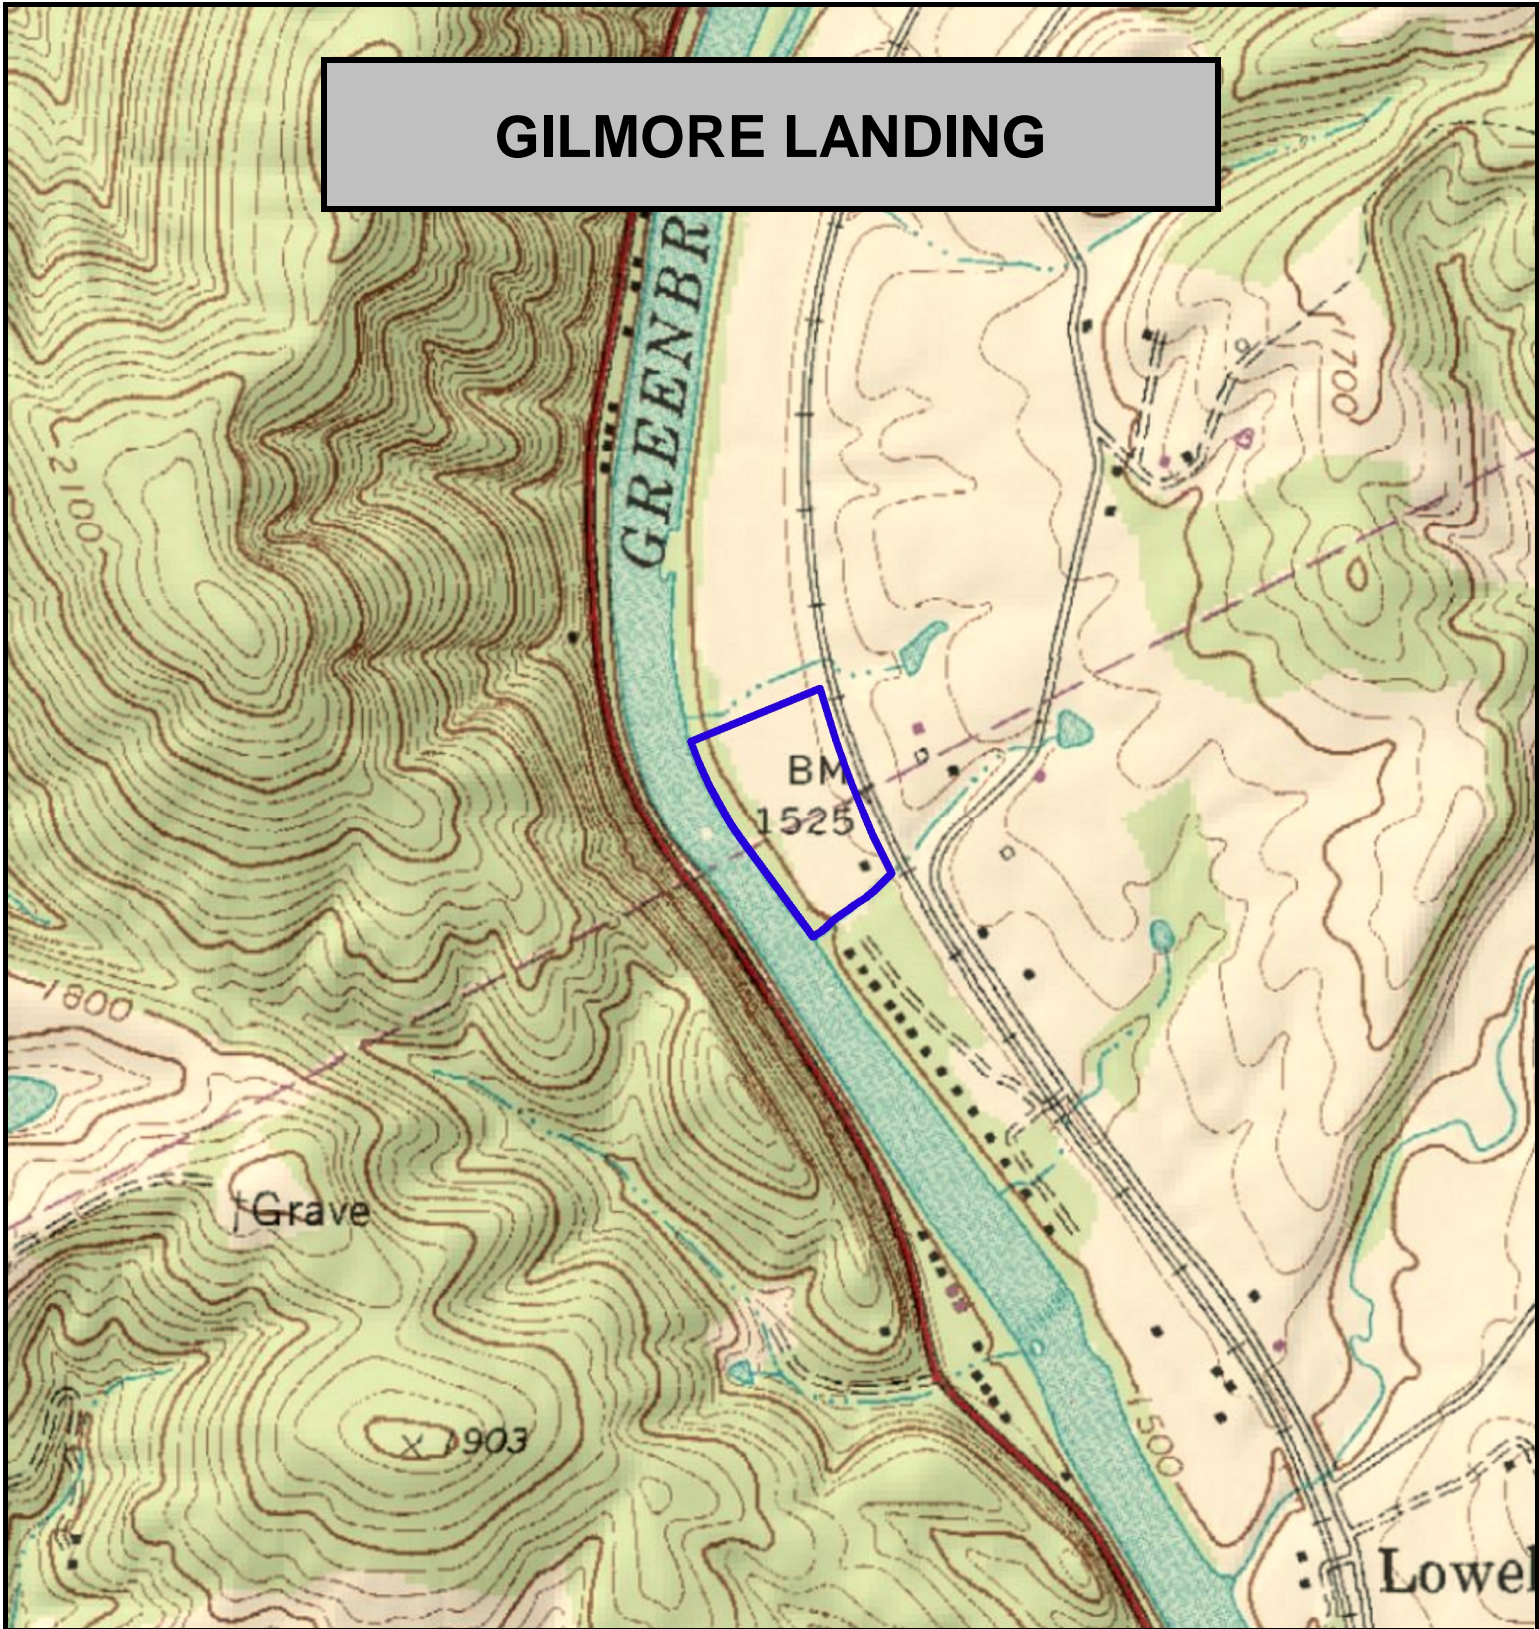

# GILMORE LANDING

GILMORE LANDING, Summers County, WV (topographic map)  
Elevation Range: 1484' - 1525' +/-; Google Coordinates: LAT 37.662043 (N), LON -80.736058 (W)  
This map is for general location purposes only. Consult a licensed land surveyor for actual boundary location and acreage.