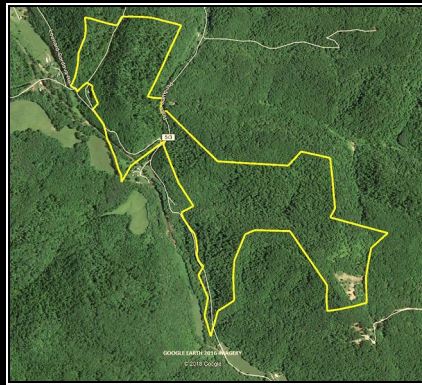

ROCK CAMP FOREST

ROCK CAMP FOREST, Greenbrier County., WV (topographic map)
Elevation Range: 2146' - 2716' +/-; Google Coordinates: LAT 38.072611 (N), LON -80.377178 (W)
This map is for general location purposes only. Consult a licensed land surveyor for actual boundary location and acreage.

FOR TOPO MAP

SCALE 1:12000

1 INCH = 1,000 FT.