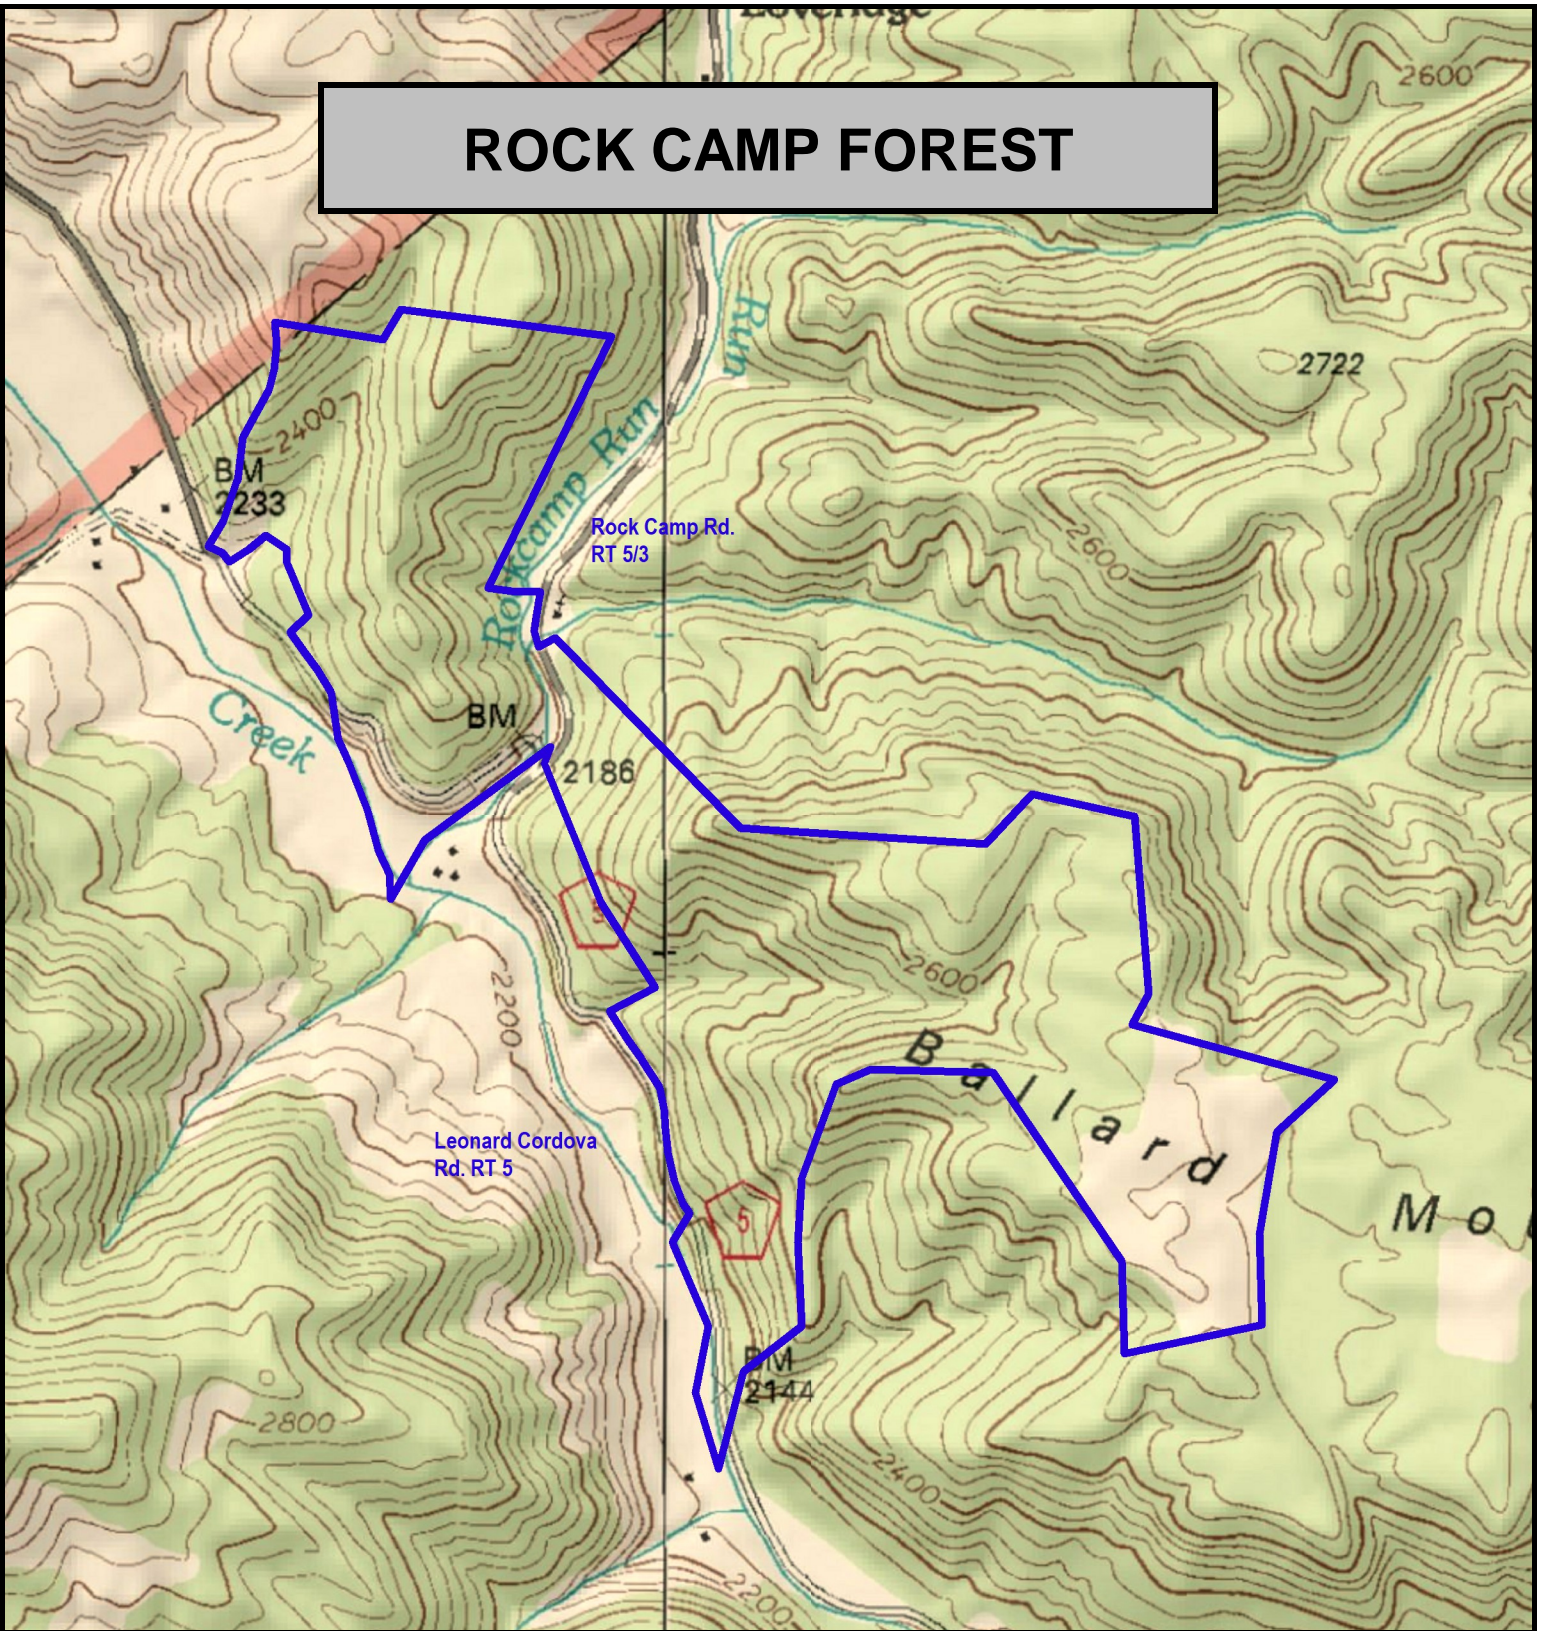

ROCK CAMP FOREST

ROCK CAMP FOREST, Greenbrier County., WV (topographic map)
Elevation Range: 2146' - 2716' +/-; Google Coordinates: LAT 38.072611 (N), LON -80.377178 (W)
This map is for general location purposes only. Consult a licensed land surveyor for actual boundary location and acreage.

FOR TOPO MAP

SCALE 1:12000

1 INCH = 1,000 FT.