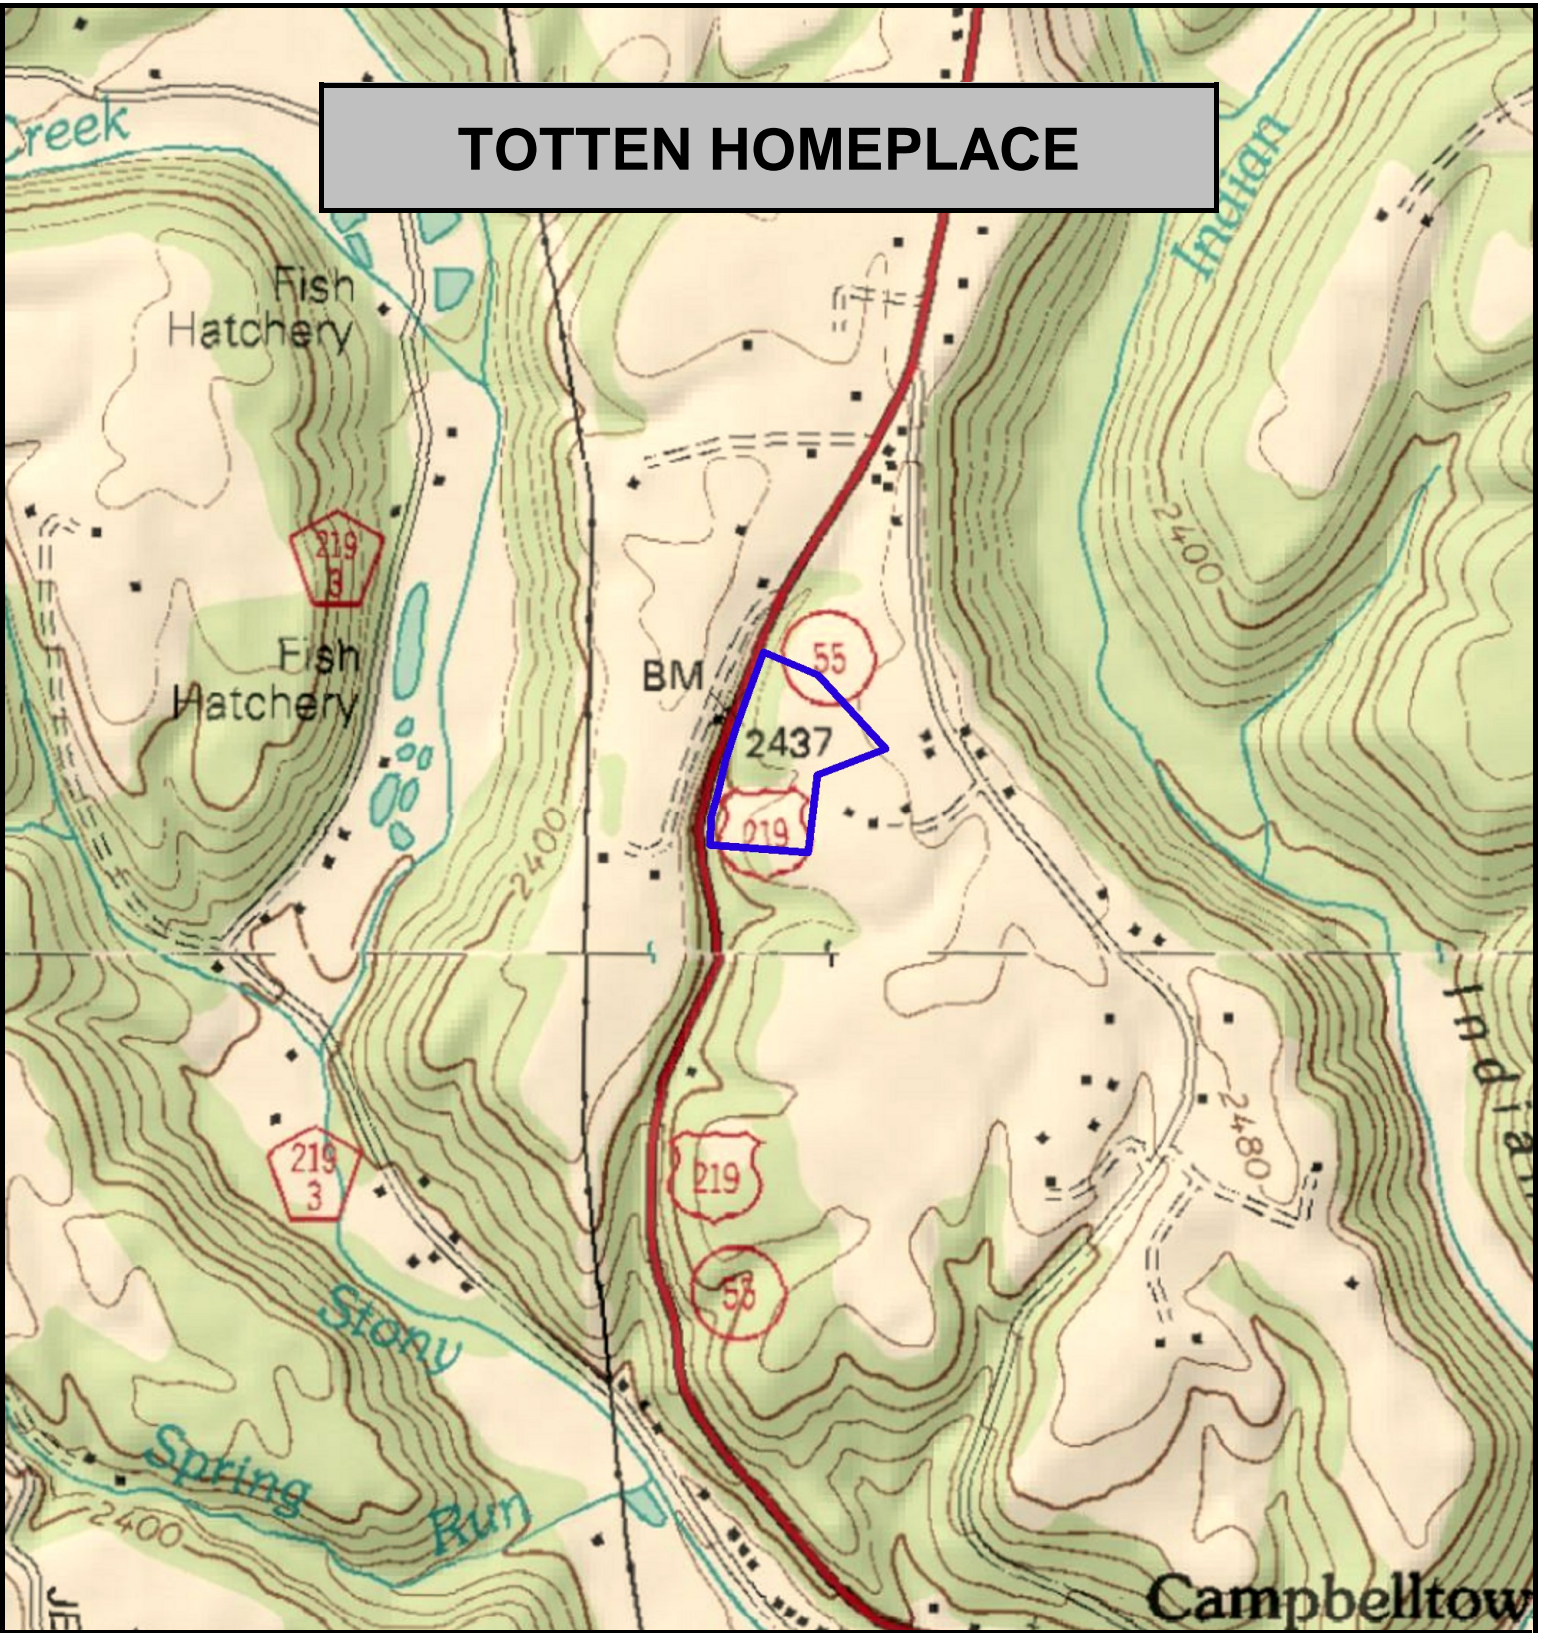

TOTTEN HOMEPLACE

TOTTEN HOMEPLACE, Pocahontas County, WV (topographic map)
Elevation Range: 2400' - 2480' +/-; Google Coordinates: LAT 38.252569 (N), LON -80.095801 (W)
This map is for general location purposes only. Consult a licensed land surveyor for actual boundary location and acreage.

FOR TOPO MAP

SCALE 1:9600

1 INCH = 800 FT.

0 1000 2000 3000

Feet

0.0 0.1 0.2 0.3 0.4 0.5 0.6

Miles