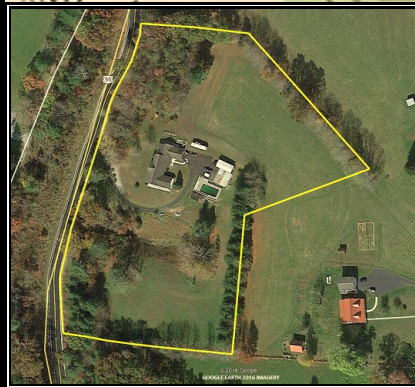

TOTTEN HOMEPLACE

TOTTEN HOMEPLACE, Pocahontas County, WV (topographic map)
Elevation Range: 2400' - 2480' +/-; Google Coordinates: LAT 38.252569 (N), LON -80.095801 (W)
This map is for general location purposes only. Consult a licensed land surveyor for actual boundary location and acreage.

FOR TOPO MAP

SCALE 1:9600

1 INCH = 800 FT.

0 1000 2000 3000

Feet

0.0 0.1 0.2 0.3 0.4 0.5 0.6

Miles