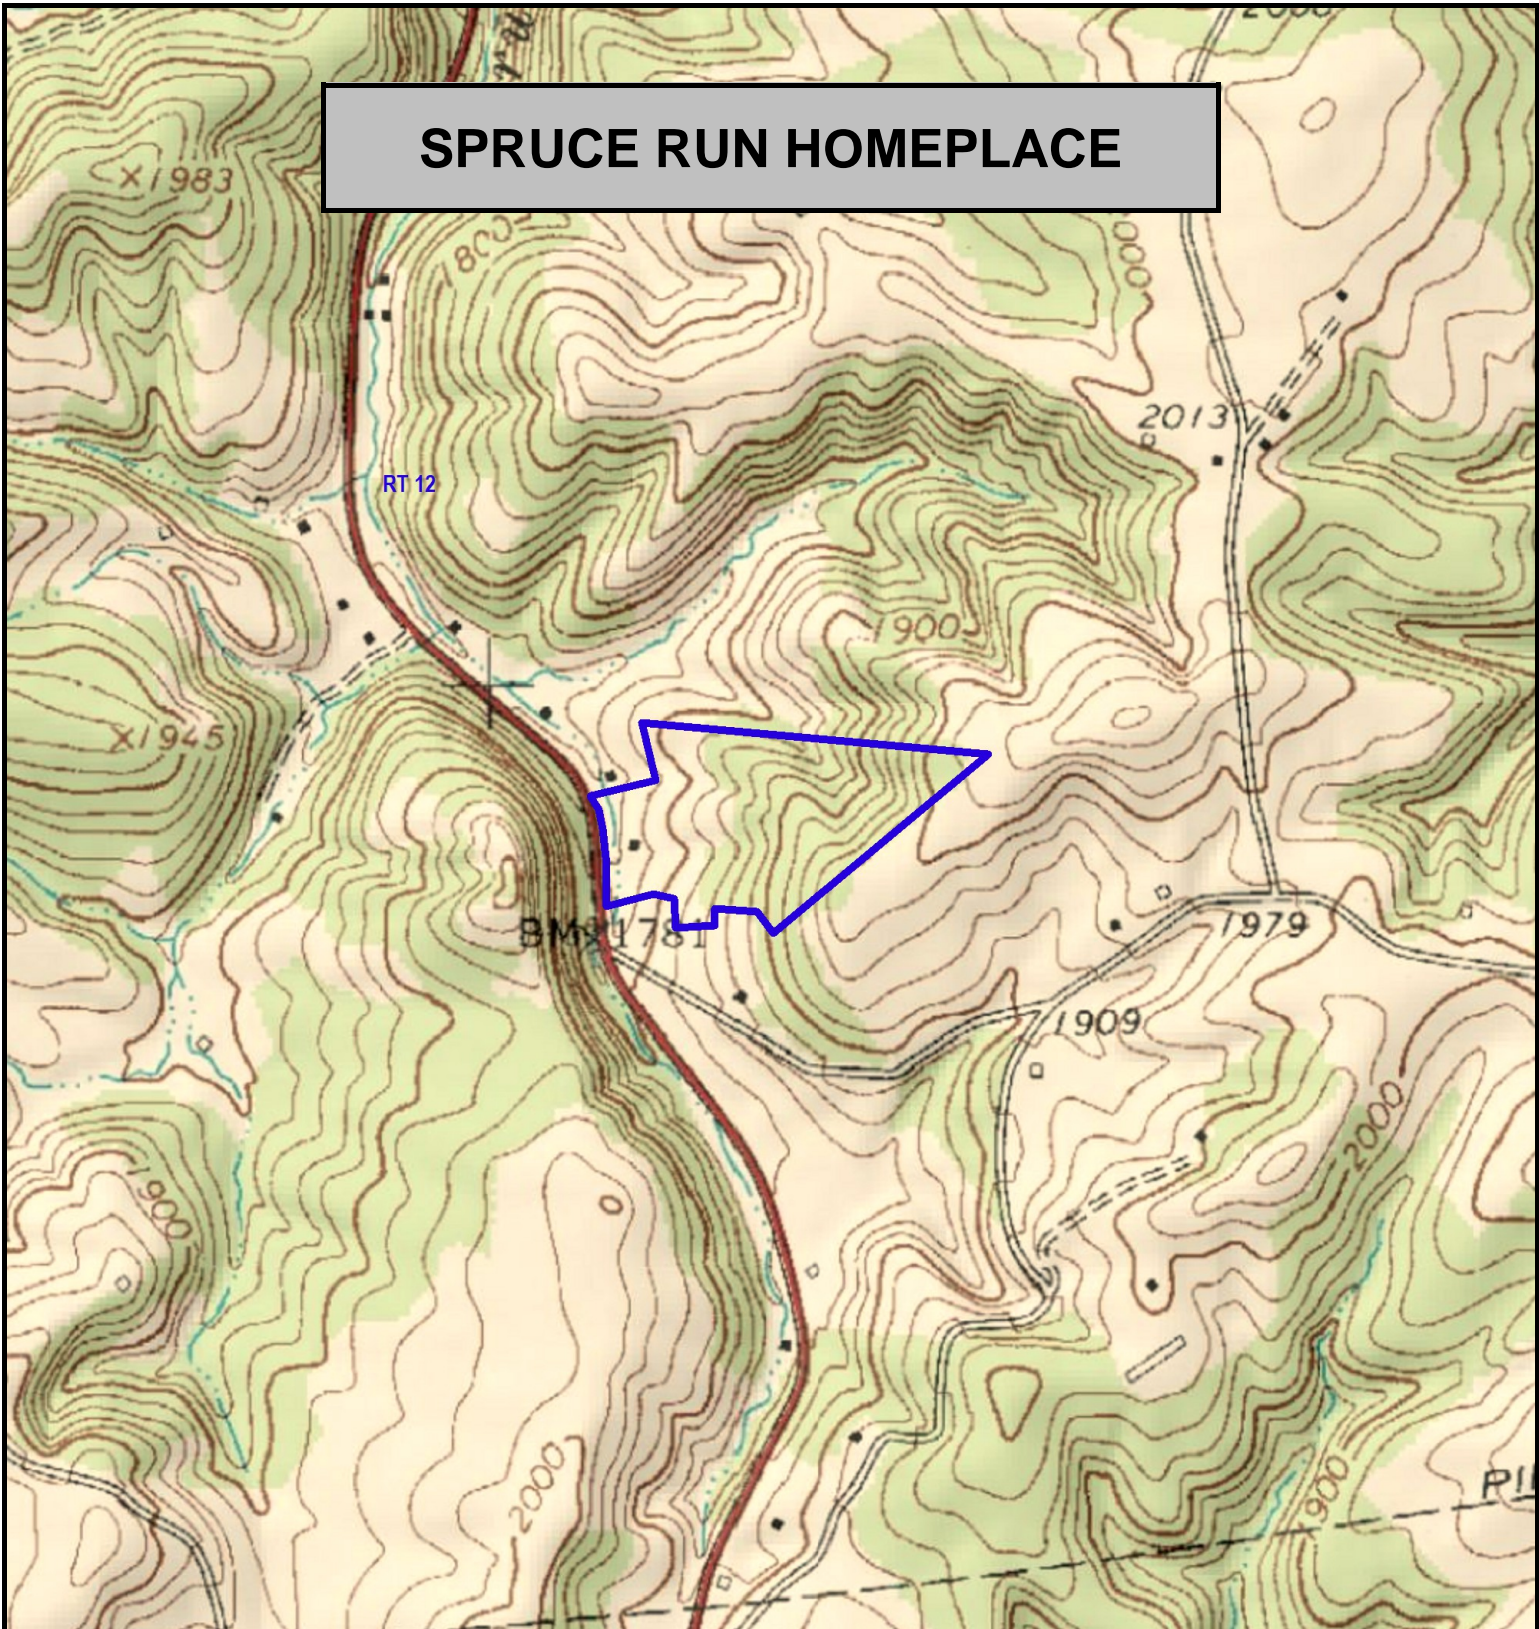

# SPRUCE RUN HOMEPLACE

SPRUCE RUN HOMEPLACE, Summers County, WV (topographic map)  
Elevation Range: 1773' - 2003' +/-; Google Coordinates: LAT 37.581672 (N), LON -80.789875 (W)  
This map is for general location purposes only. Consult a licensed land surveyor for actual boundary location and acreage.