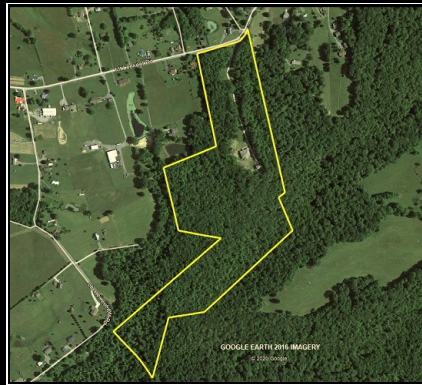

WILDERNESS CHATEAU

WILDERNESS CHATEAU, Nicholas County, WV (topographic map)
Elevation Range: 1979' - 2125' +/-; Google Coordinates: LAT 38.155331 (N), LON -80.891546 (W)
This map is for general location purposes only. Consult a licensed land surveyor for actual boundary location and acreage.

FOR TOPO MAP SCALE 1:9600 1 INCH = 800 FT.