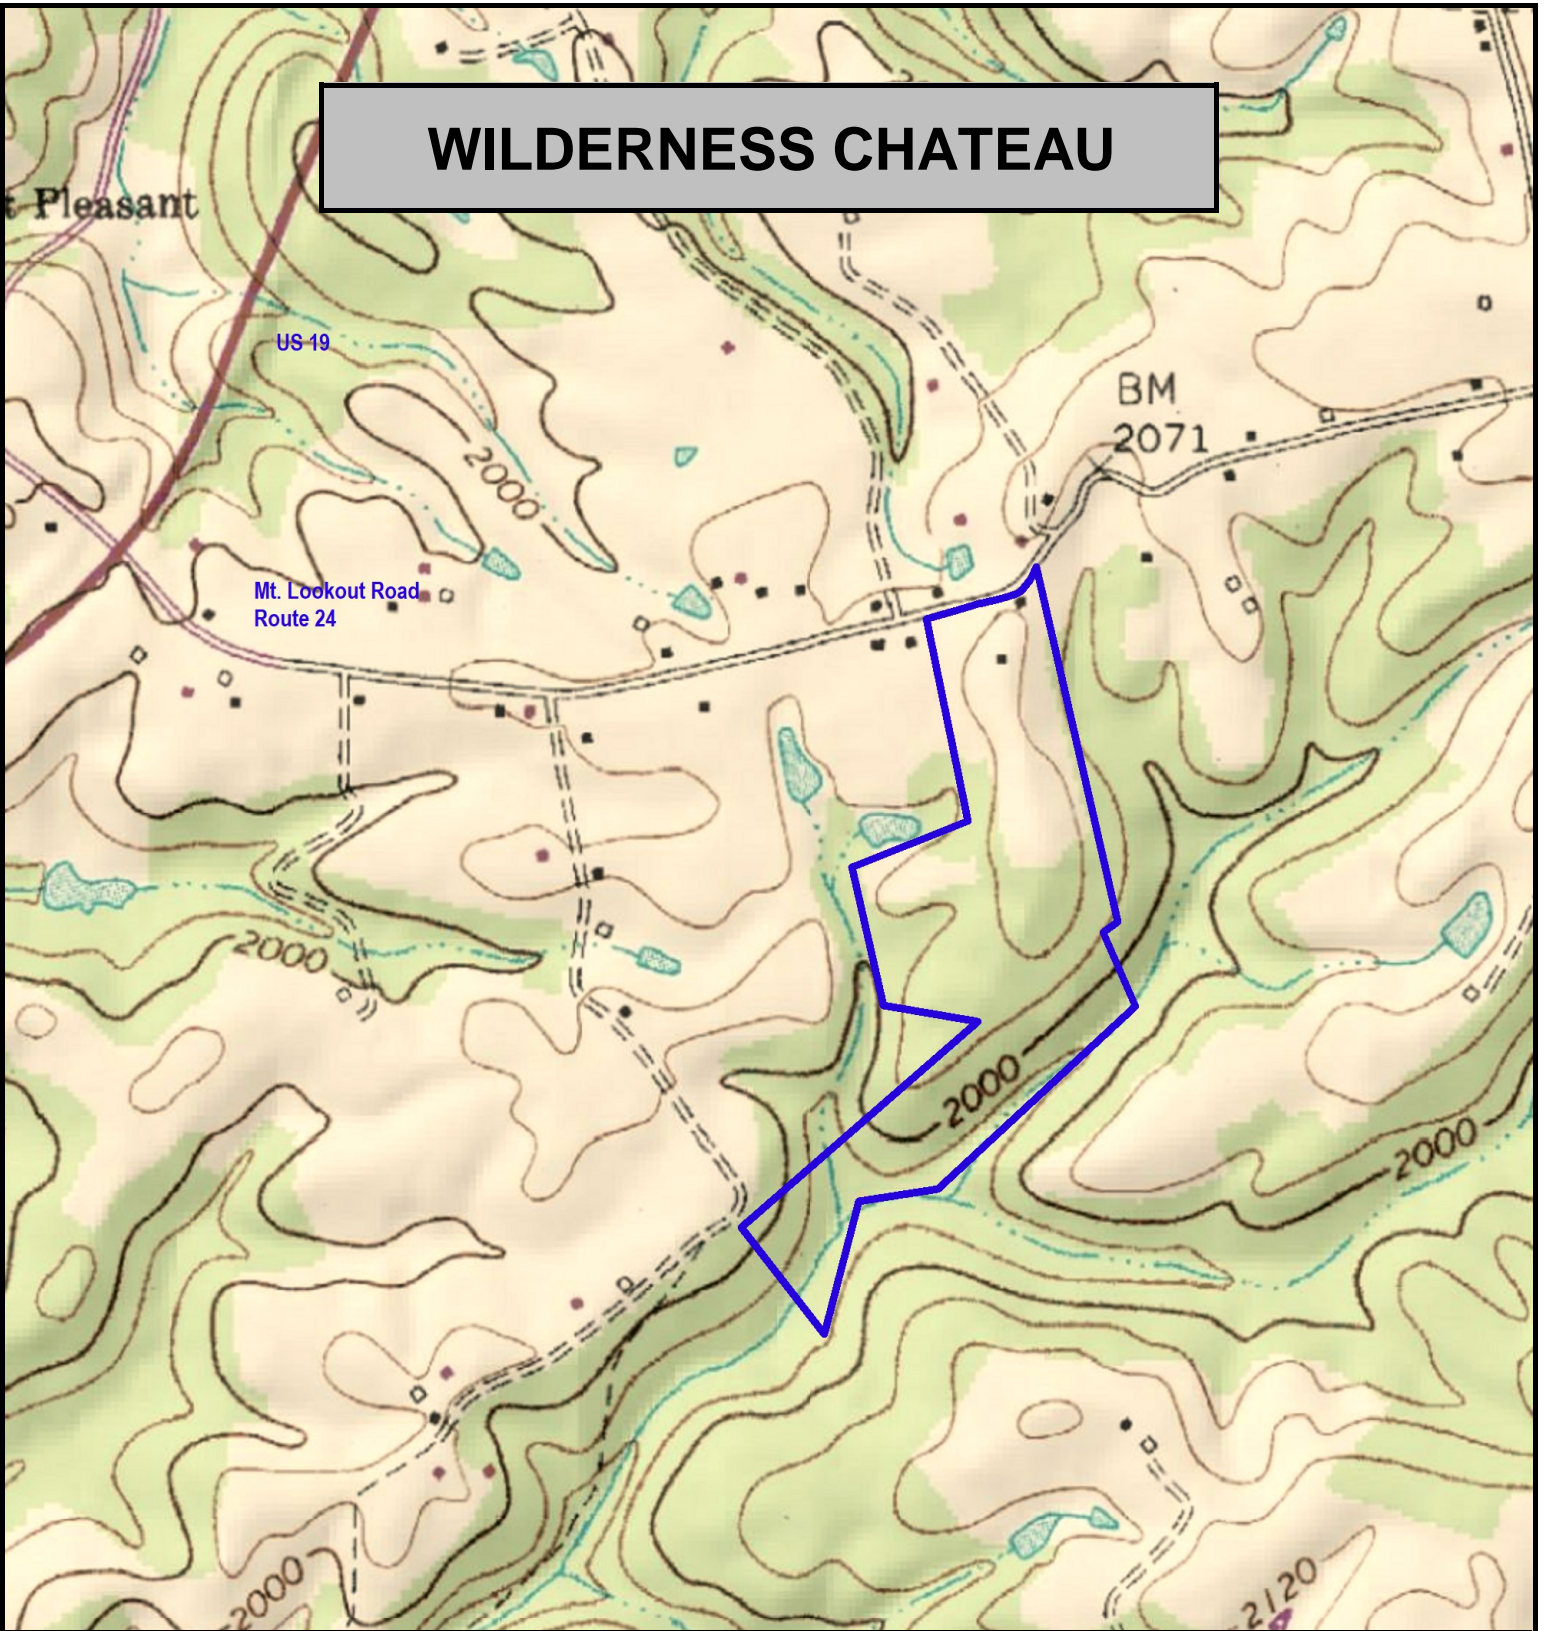

WILDERNESS CHATEAU

WILDERNESS CHATEAU, Nicholas County, WV (topographic map)
Elevation Range: 1979' - 2125' +/-; Google Coordinates: LAT 38.155331 (N), LON -80.891546 (W)
This map is for general location purposes only. Consult a licensed land surveyor for actual boundary location and acreage.

FOR TOPO MAP SCALE 1:9600 1 INCH = 800 FT.