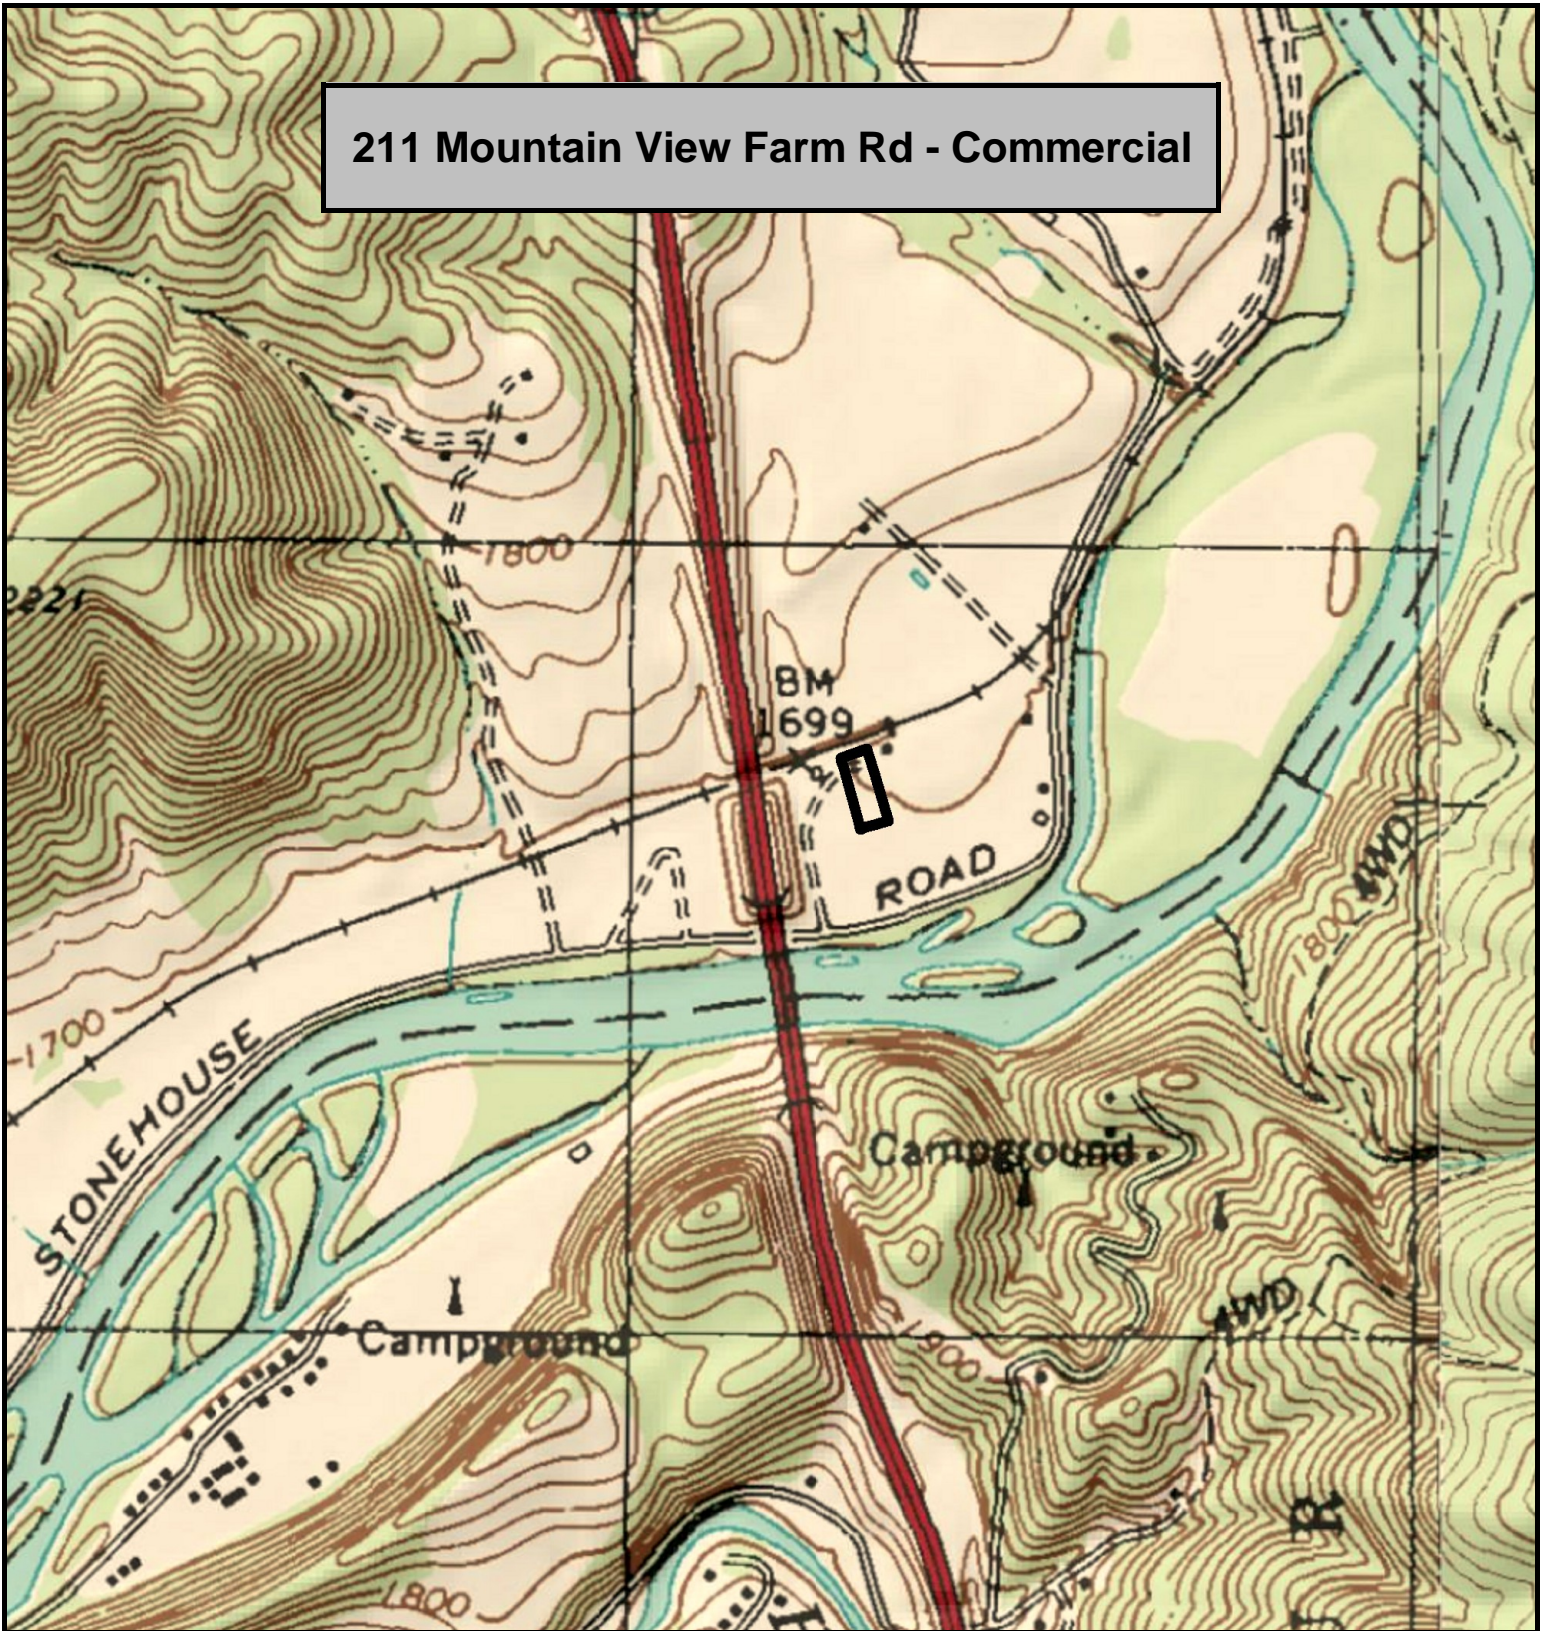

# 211 Mountain View Farm Rd - Commercial

211 Mountain View Farm Rd - Commercial  
Caldwell, Greenbrier County, WV  
TOPOGRAPHIC MAP

Elevation Range: 1695' - 1699' +/-

Google Coordinates: LAT 37.791911 (N), LON -80.383086 (W)

This map is for general location purposes only. Consult a licensed land surveyor for actual boundary location and acreage.

FOR TOPO MAP

SCALE 1:9600

1 INCH = 800 FT.