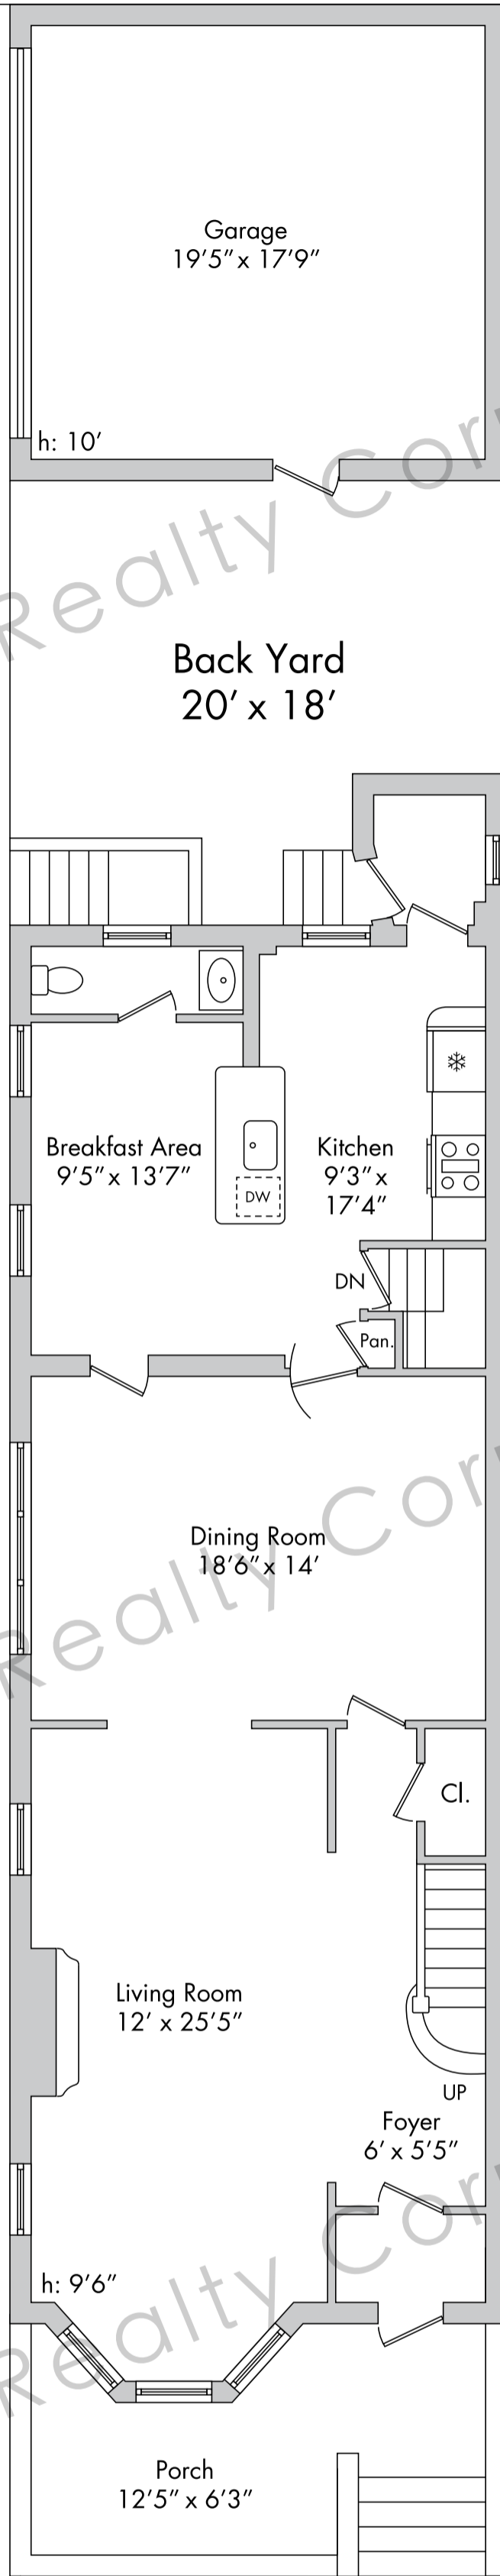

**Richard Flateau**  
 PRESIDENT & LICENSED REAL ESTATE BROKER  
 Off: 718-953-2732 Ext.101  
 richardflateau@flateaurealty.com

**1340 President Street**  
 Corner of Brooklyn Ave.  
 Three Story Brick Townhouse  
 Crown Heights · Brooklyn NY 11213

Brooklyn Ave

127'

10'2"

PARLOR / 1<sup>ST</sup> FLOOR

Garden  
24' x 31'

30'

President St

All material herein is intended for informational purposes only and has been compiled from sources deemed reliable. Though information is believed to be correct, it is presented subject to errors, omissions, changes or withdrawal without notice.