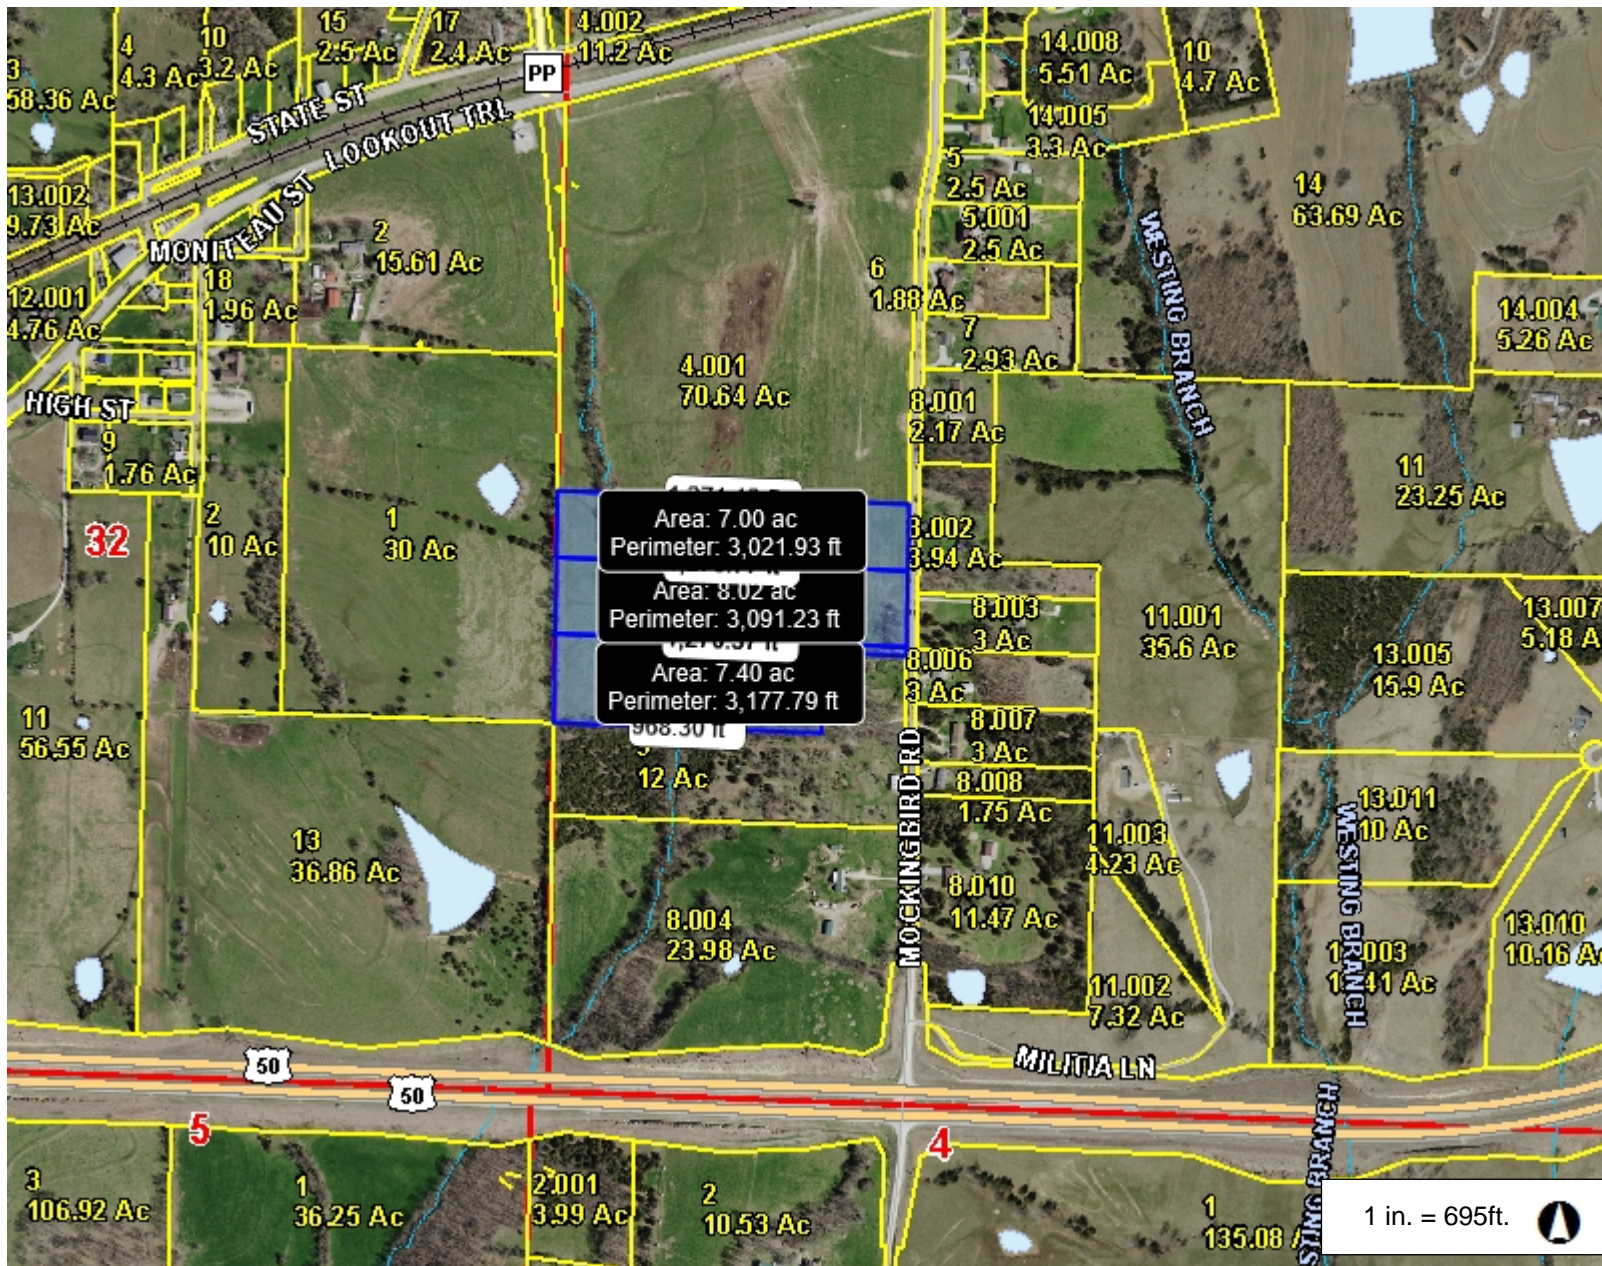

Moniteau County, MO

Legend

- E911 Road
 - <all other values>
 - US Highway
 - State Numbered Highway
 - State Lettered Highway
- + Railroad
- Parcel
- Parcel Number/Acres
- Corporate Limit Line
- Land Hook
 - DASHED LAND HOOK
 - SOLID LAND HOOK
- Stream
- Water Boundary
- Section
- County Boundary

Notes

This Cadastral Map is for informational purposes only. It does not purport to represent a property boundary survey of the parcels shown and shall not be used for conveyances or the establishment of property boundaries.

THIS MAP IS NOT TO BE USED FOR NAVIGATION