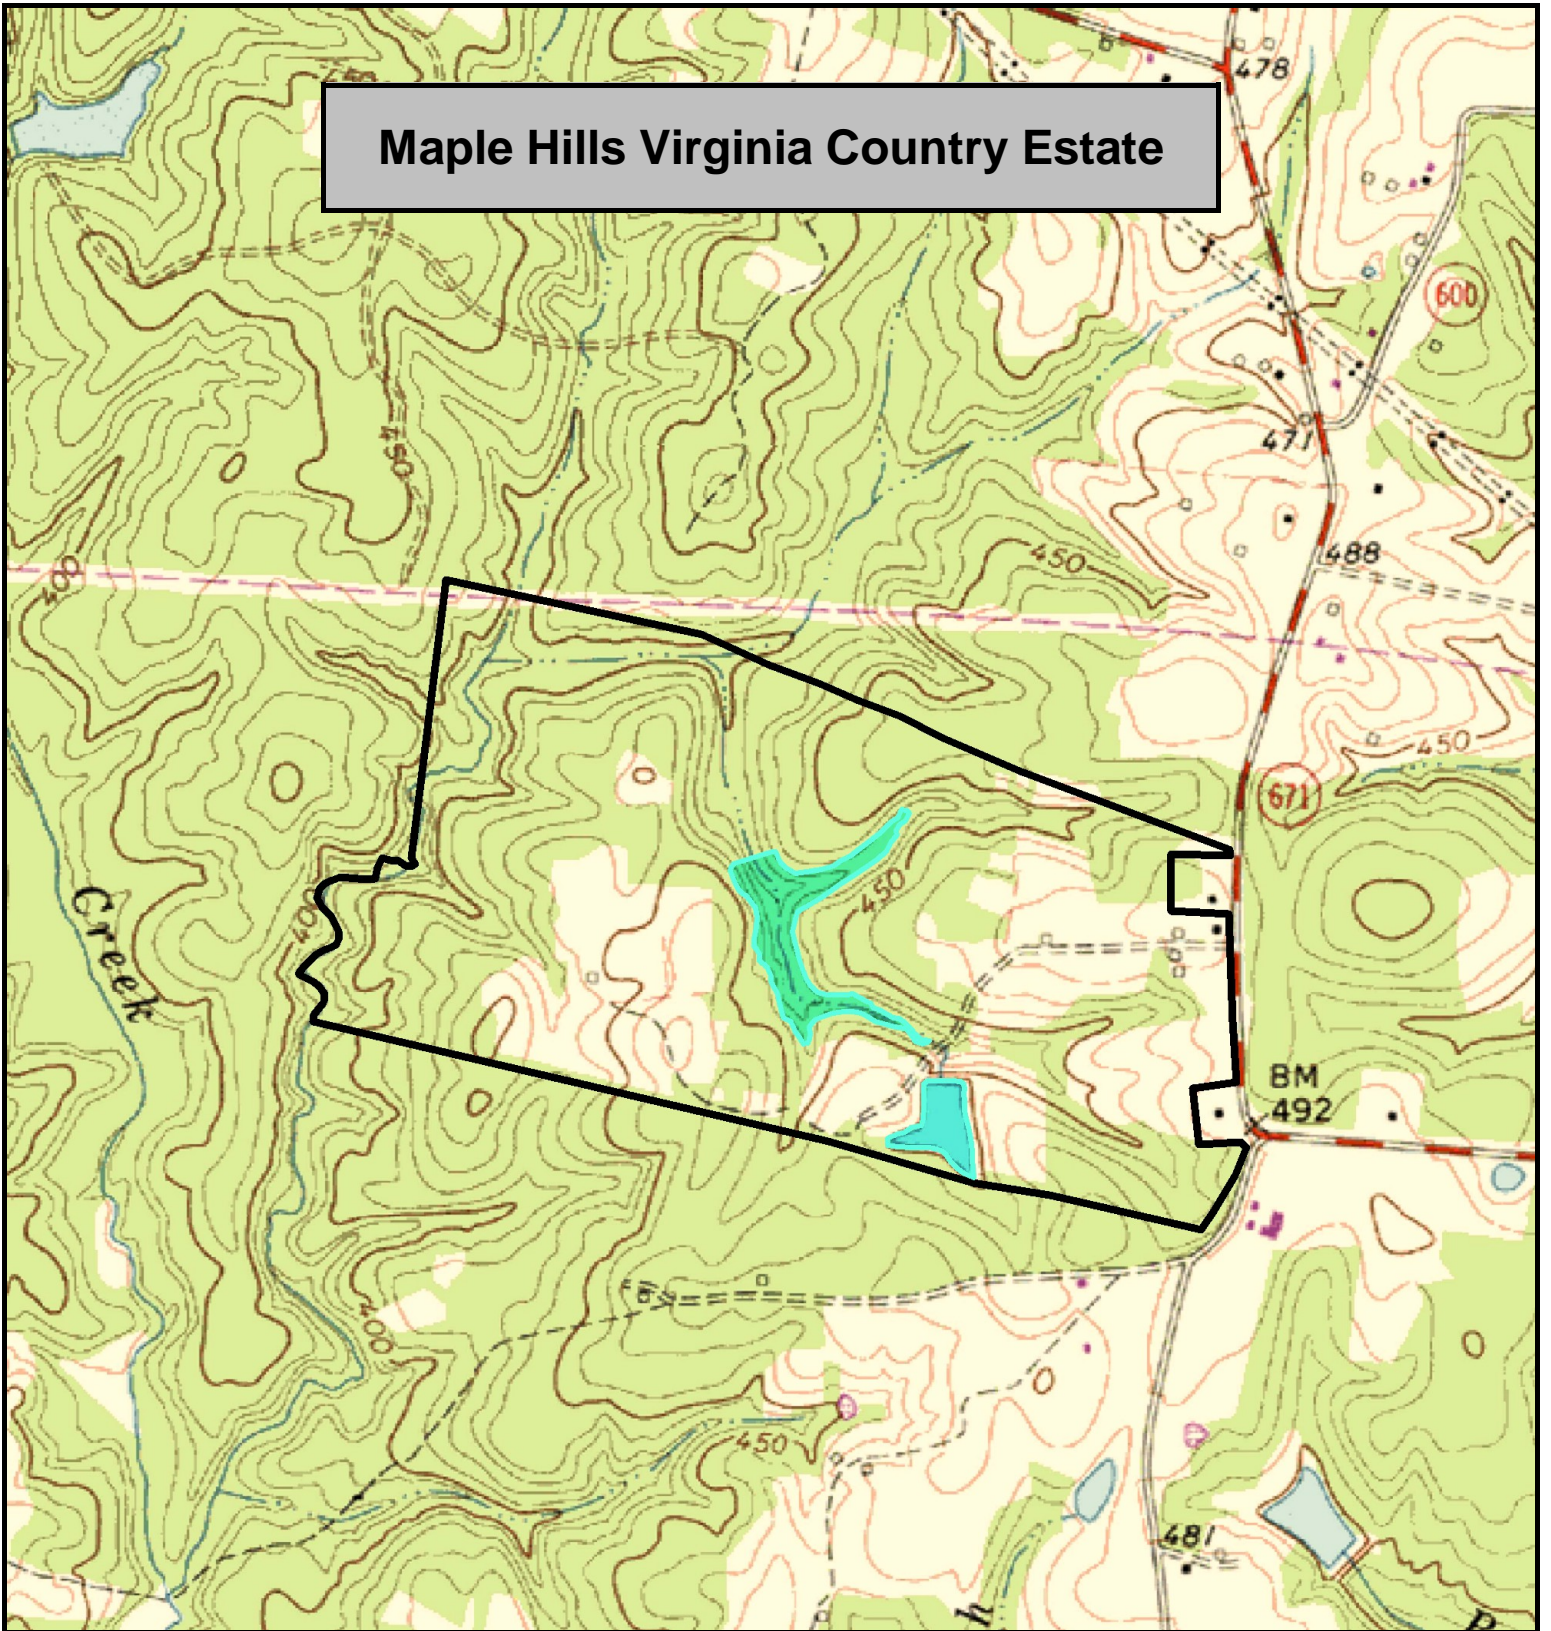

Maple Hills Virginia Country Estate

Maple Hills Virginia Country Estate, Mecklenburg County, VA
TOPOGRAPHIC MAP

Elevation Range: 416' - 510' +/-

Google Coordinates: LAT 36.769311 (N), LON -78.424601 (W)

This map is for general location purposes only. Consult a licensed land surveyor for actual boundary location and acreage.

FOR TOPO MAP

SCALE 1:12000

1 INCH = 1,000 FT.