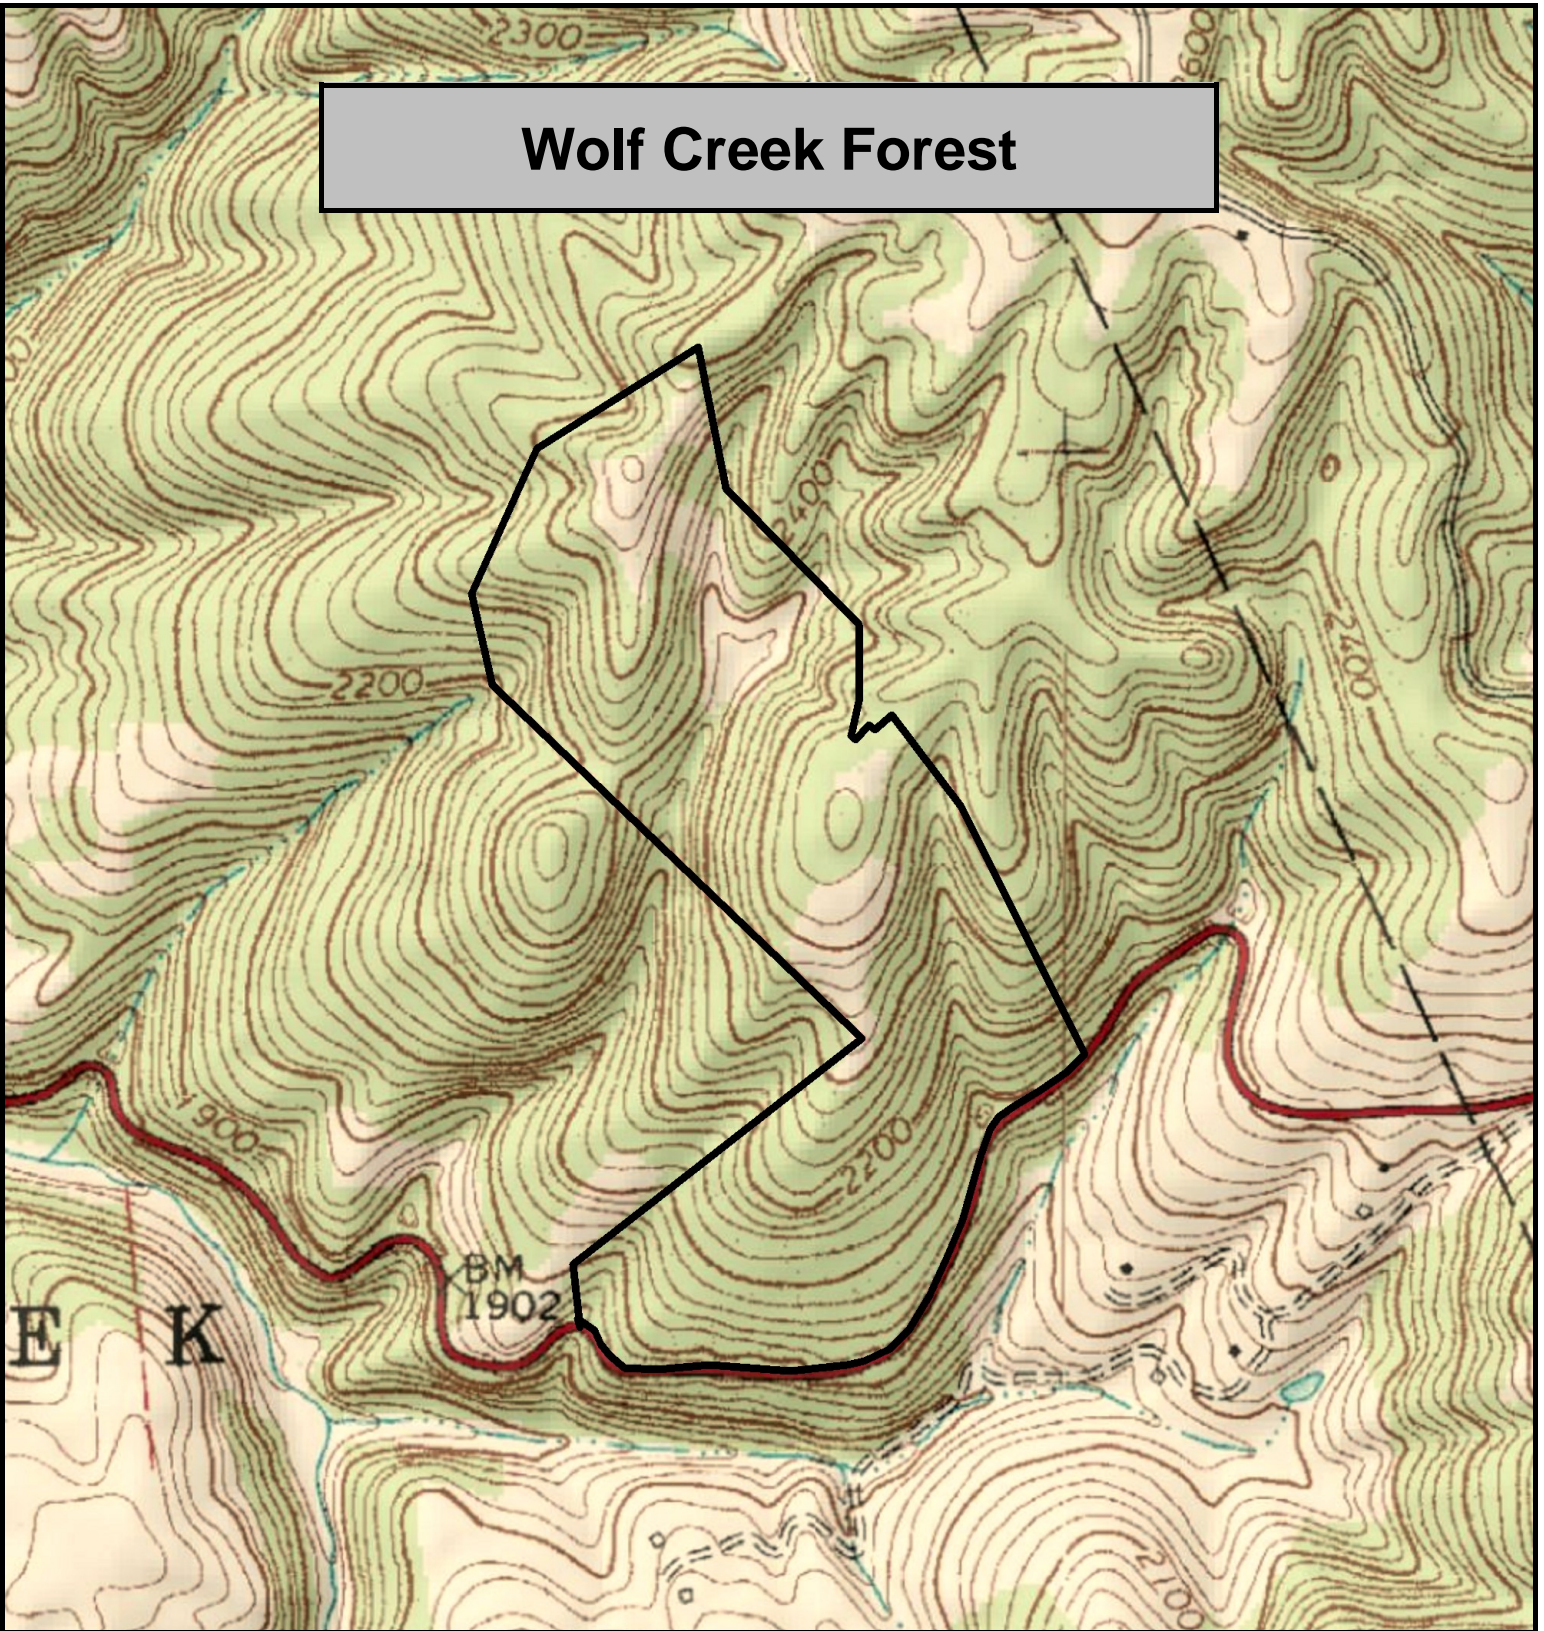

Wolf Creek Forest

Wolf Creek Forest, Monroe County, WV
TOPOGRAPHIC MAP
Elevation Range: 1970' - 2430' +/-
Google Coordinates: LAT 37.659175 (N), LON -80.584145 (W)
This map is for general location purposes only. Consult a licensed land surveyor for actual boundary location and acreage.