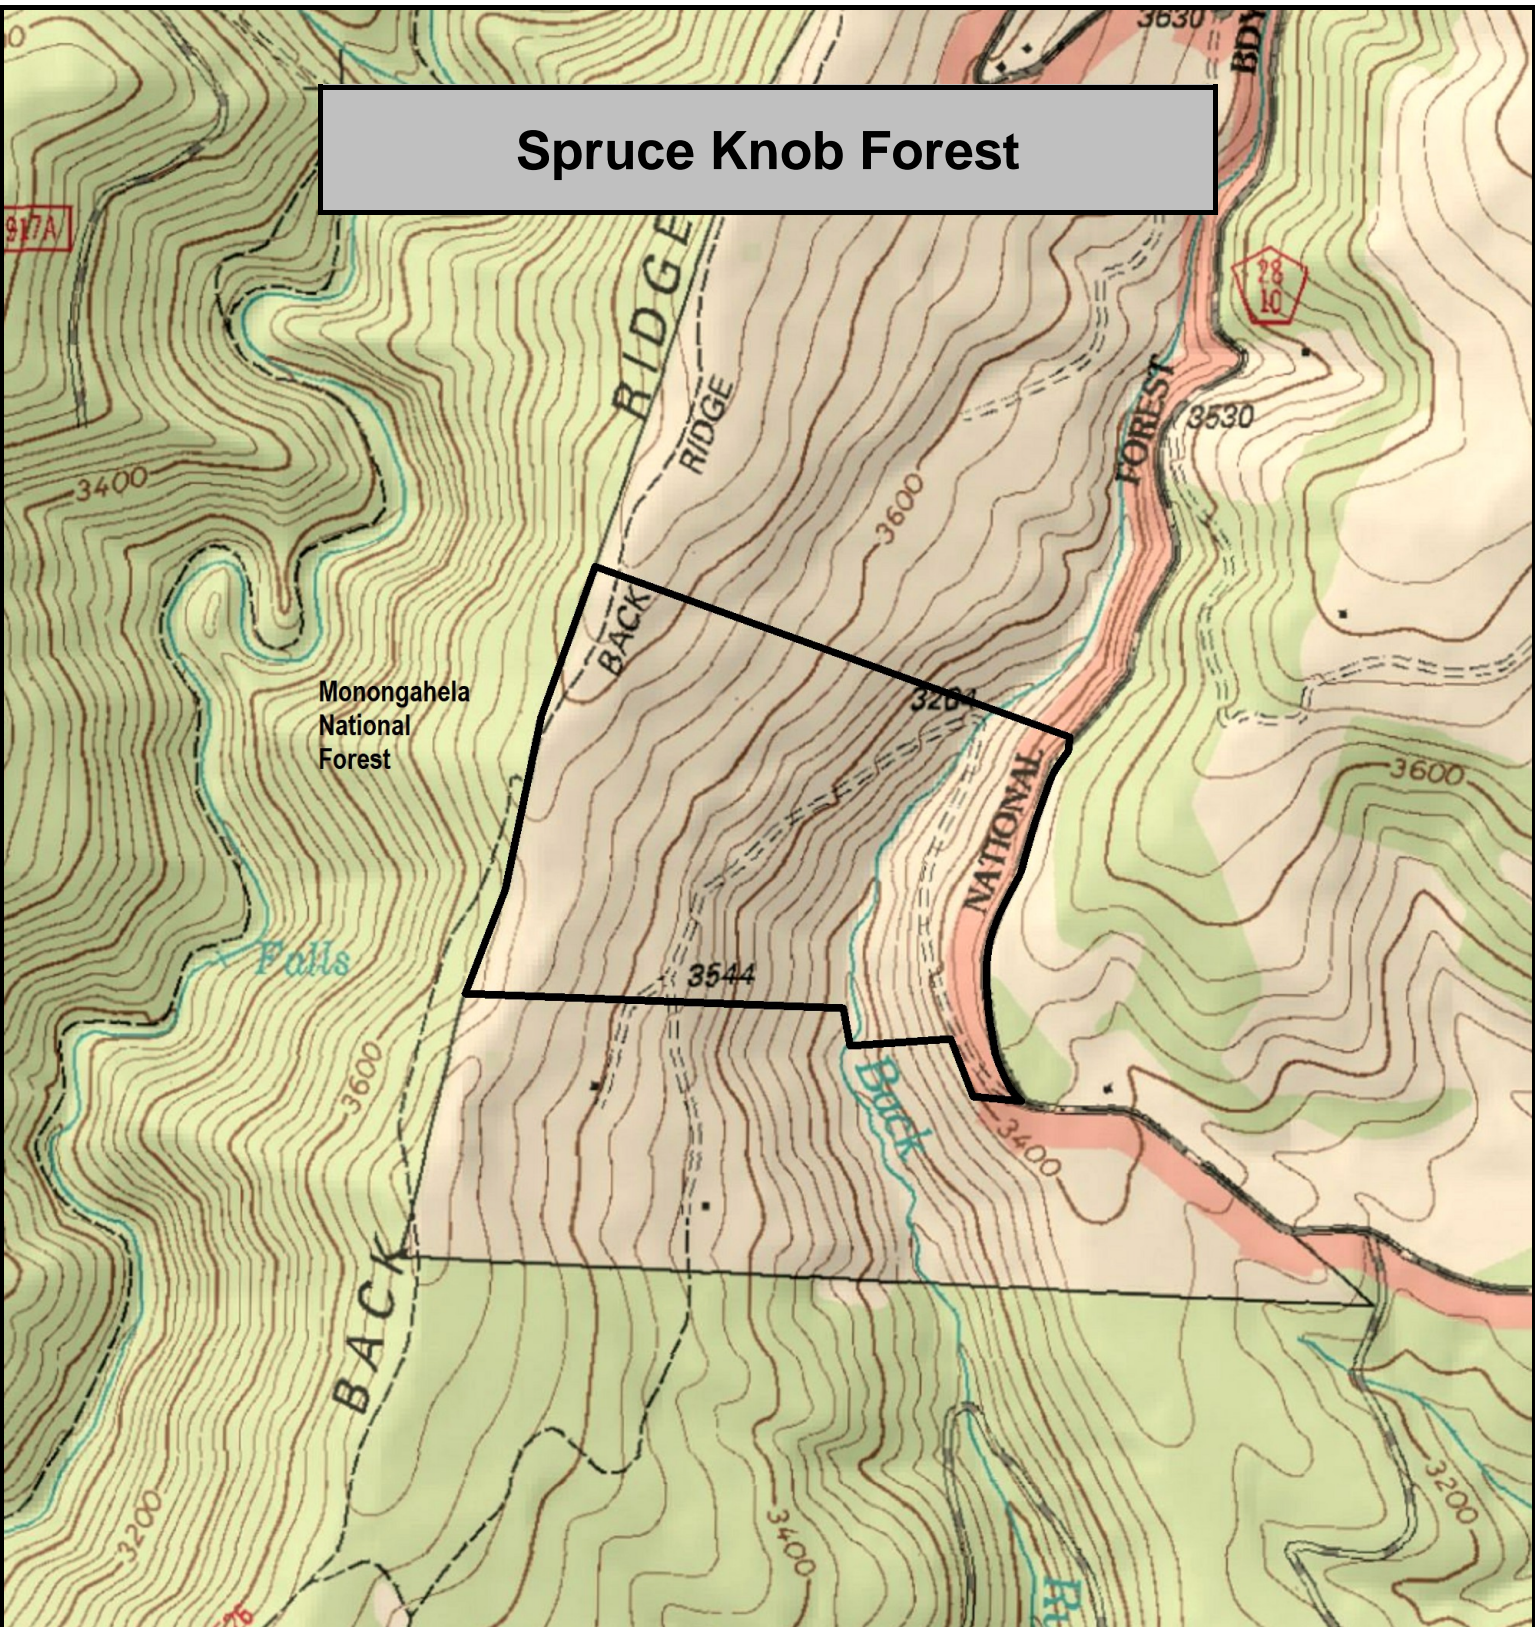

# Spruce Knob Forest

Monongahela  
National  
Forest

Spruce Knob Forest, Pendleton County, WV  
TOPOGRAPHIC MAP  
Elevation Range: 3145' - 3848' +/-  
Google Coordinates: LAT 38.652415 (N), LON -79.570530 (W)  
This map is for general location purposes only. Consult a licensed land surveyor for actual boundary location and acreage.