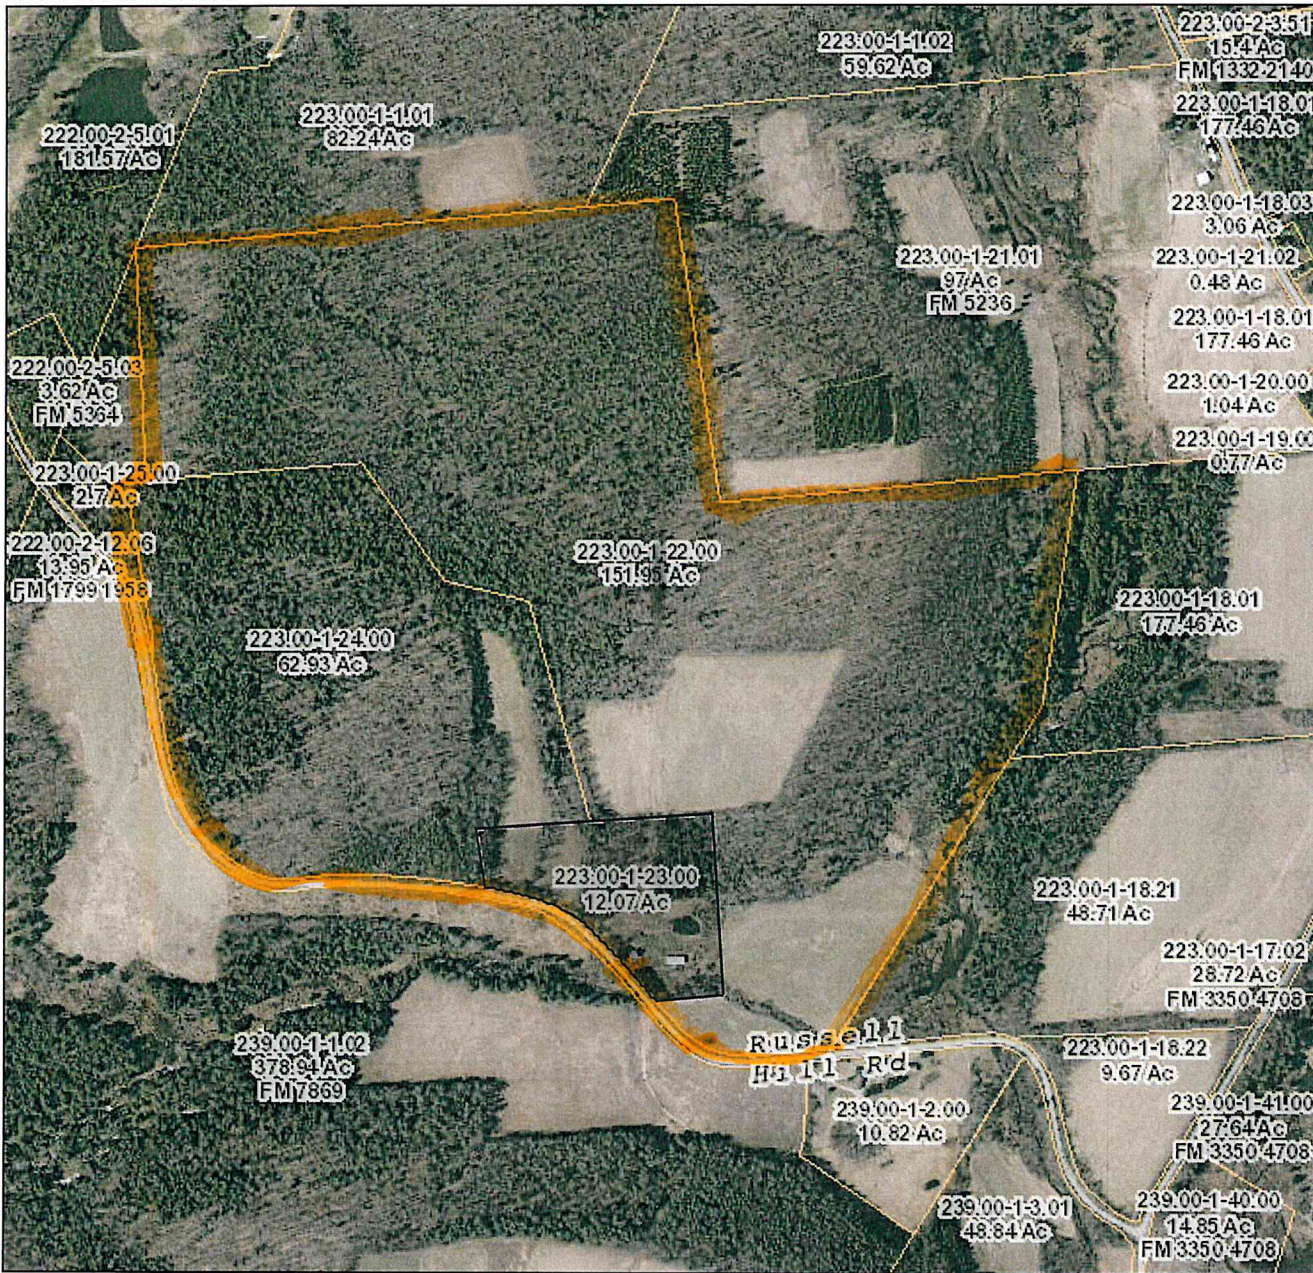

Otsego County, New York

Geographic Information System (GIS)

Date Printed: 2/28/2023

MAP DISCLAIMER - NOTICE OF LIABILITY

This map is for assessment purposes only. It is not for legal description or conveyances. All information is subject to verification by any user. Otsego County, NY and its mapping contractors assume no legal responsibility for the information contained herein.

Approximate Scale: 1 inch = 800 feet