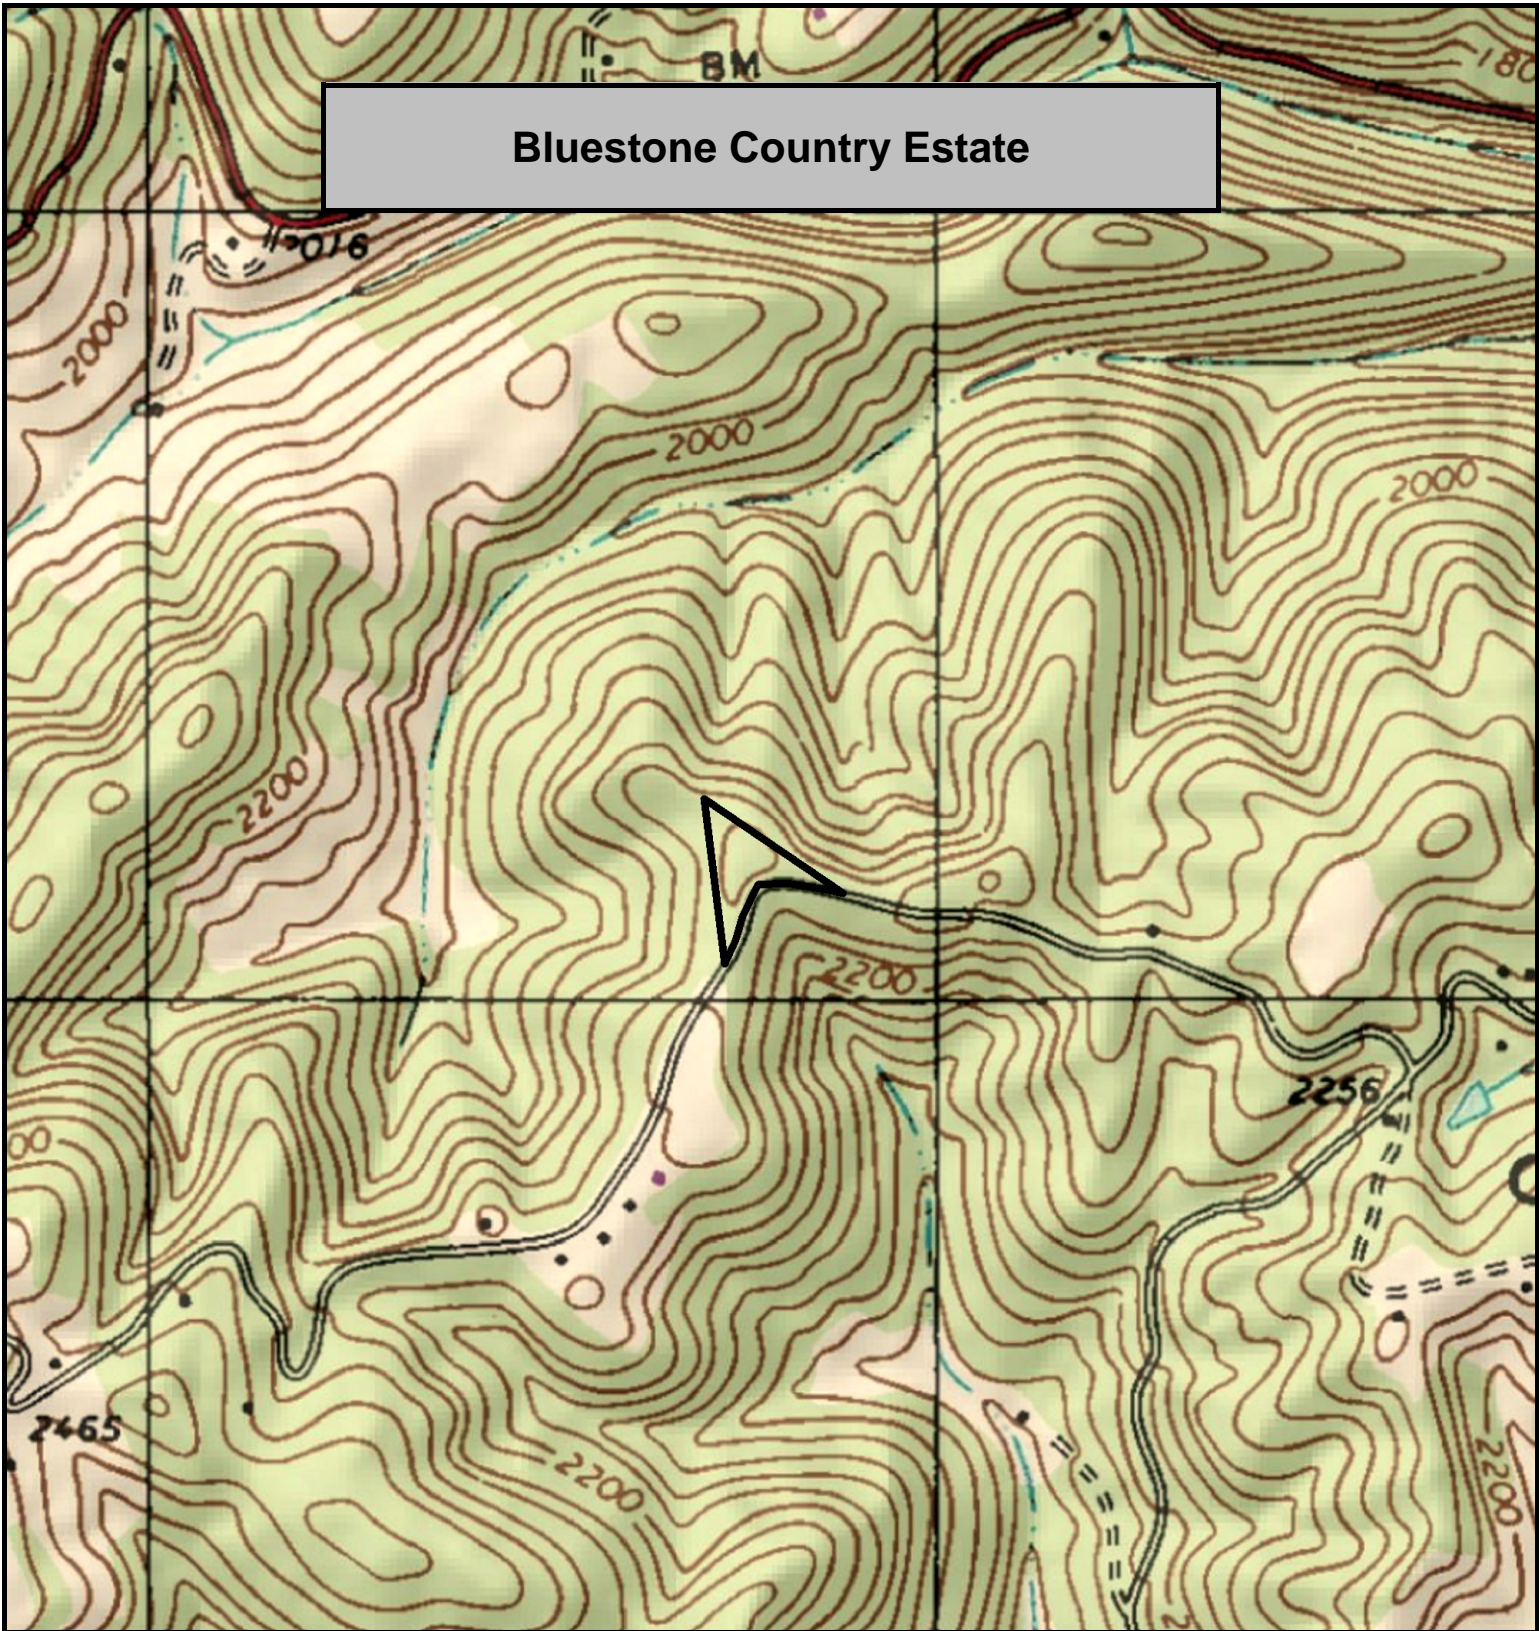

Bluestone Country Estate

Bluestone Country Estate, Nimitz, Summers County, WV
TOPOGRAPHIC MAP
Elevation: 2300' +/-
Google Coordinates: LAT 37.643651 (N), LON -80.934804 (W)
This map is for general location purposes only.
Consult a licensed land surveyor for actual boundary location and acreage.