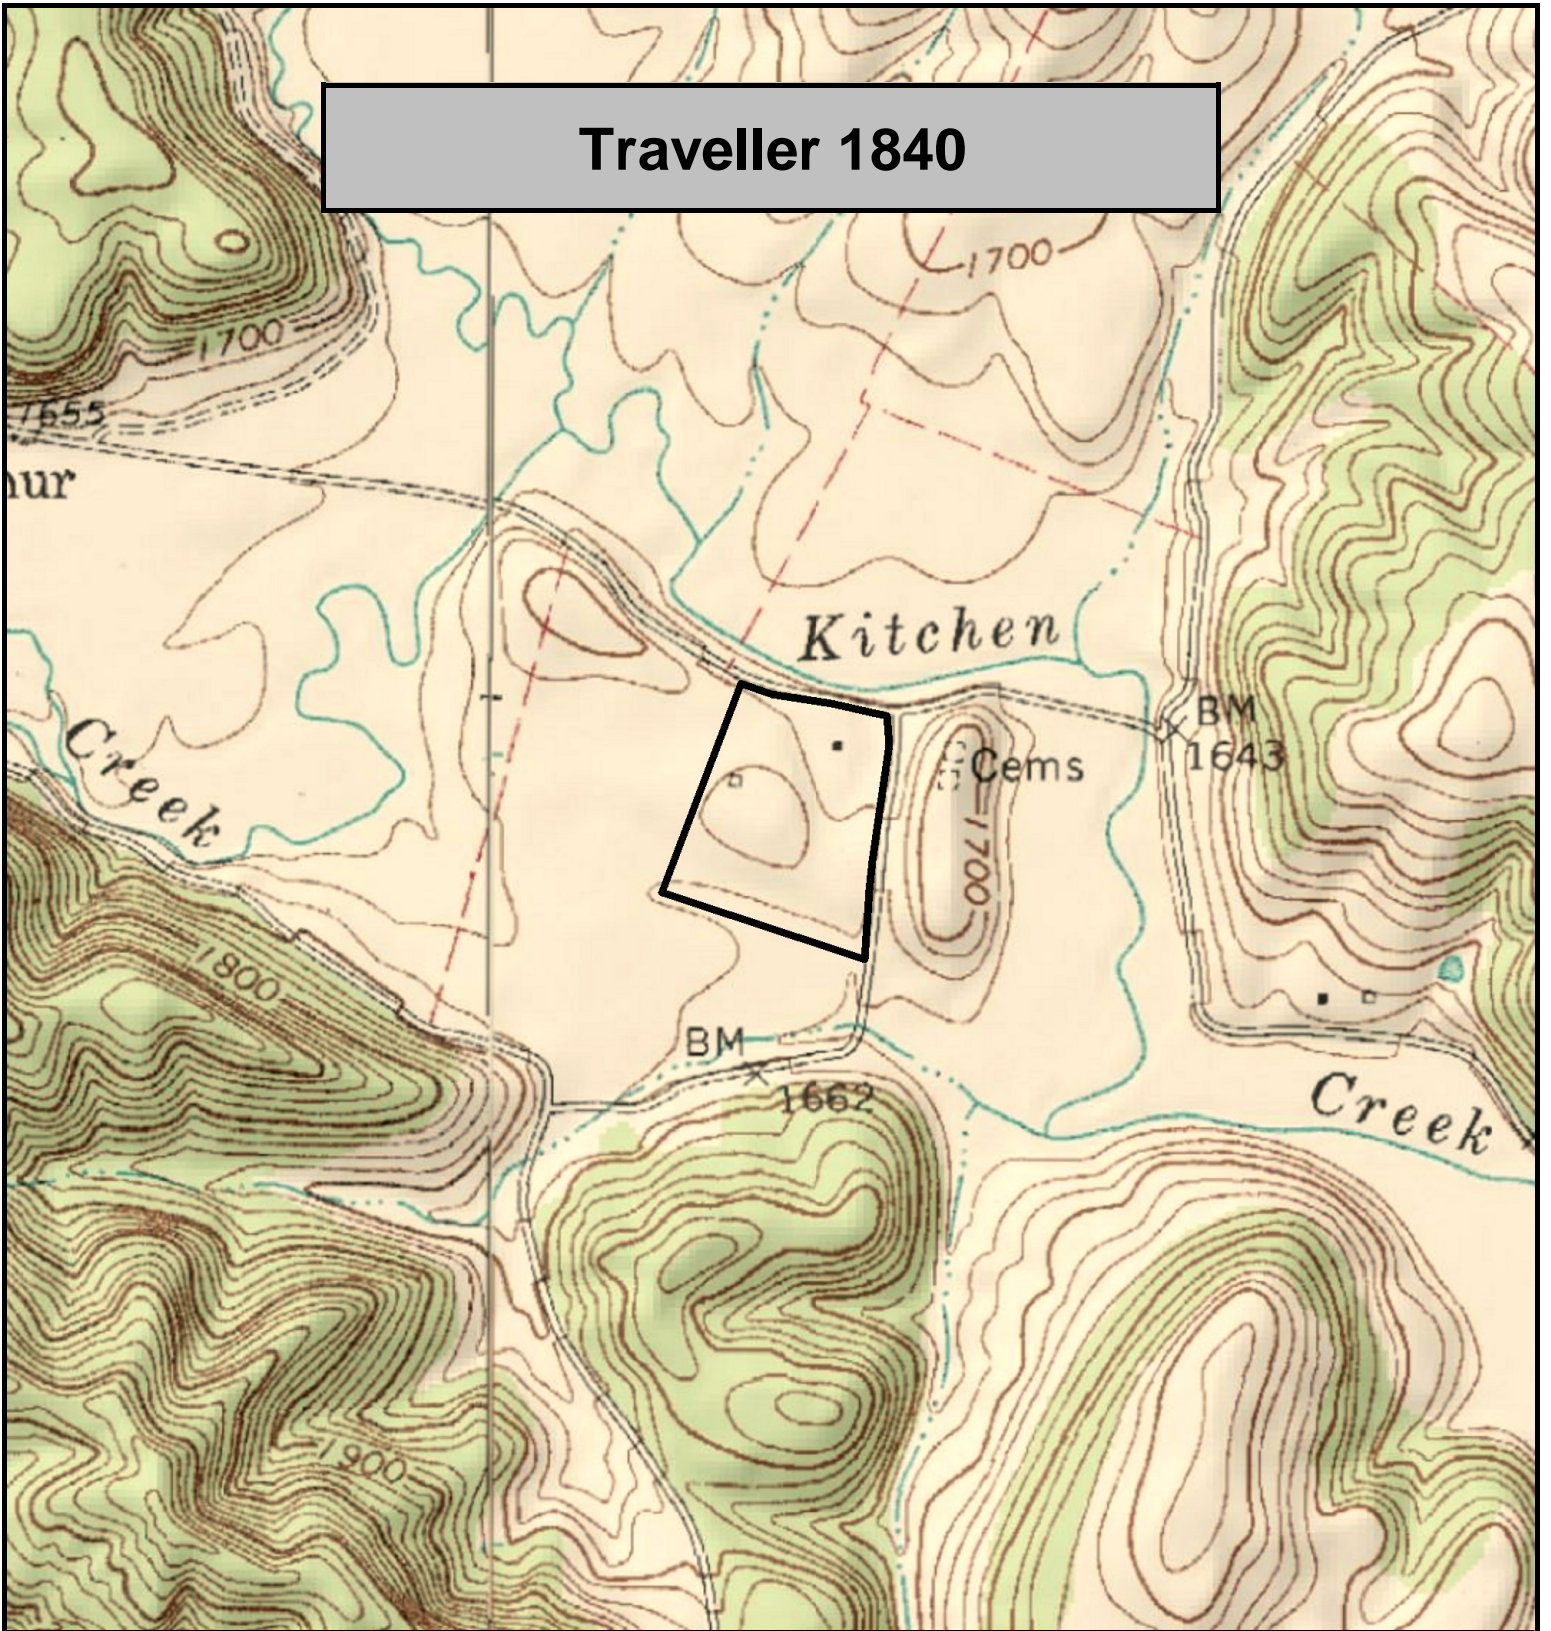

Traveller 1840

Traveller 1840, Greenbrier County, WV
TOPOGRAPHIC MAP
Elevation Range: 1647' - 1677' +/-
Google Coordinates: LAT 37.823380 (N), LON -80.619971 (W)
This map is for general location purposes only.
Consult a licensed land surveyor for actual boundary location and acreage.