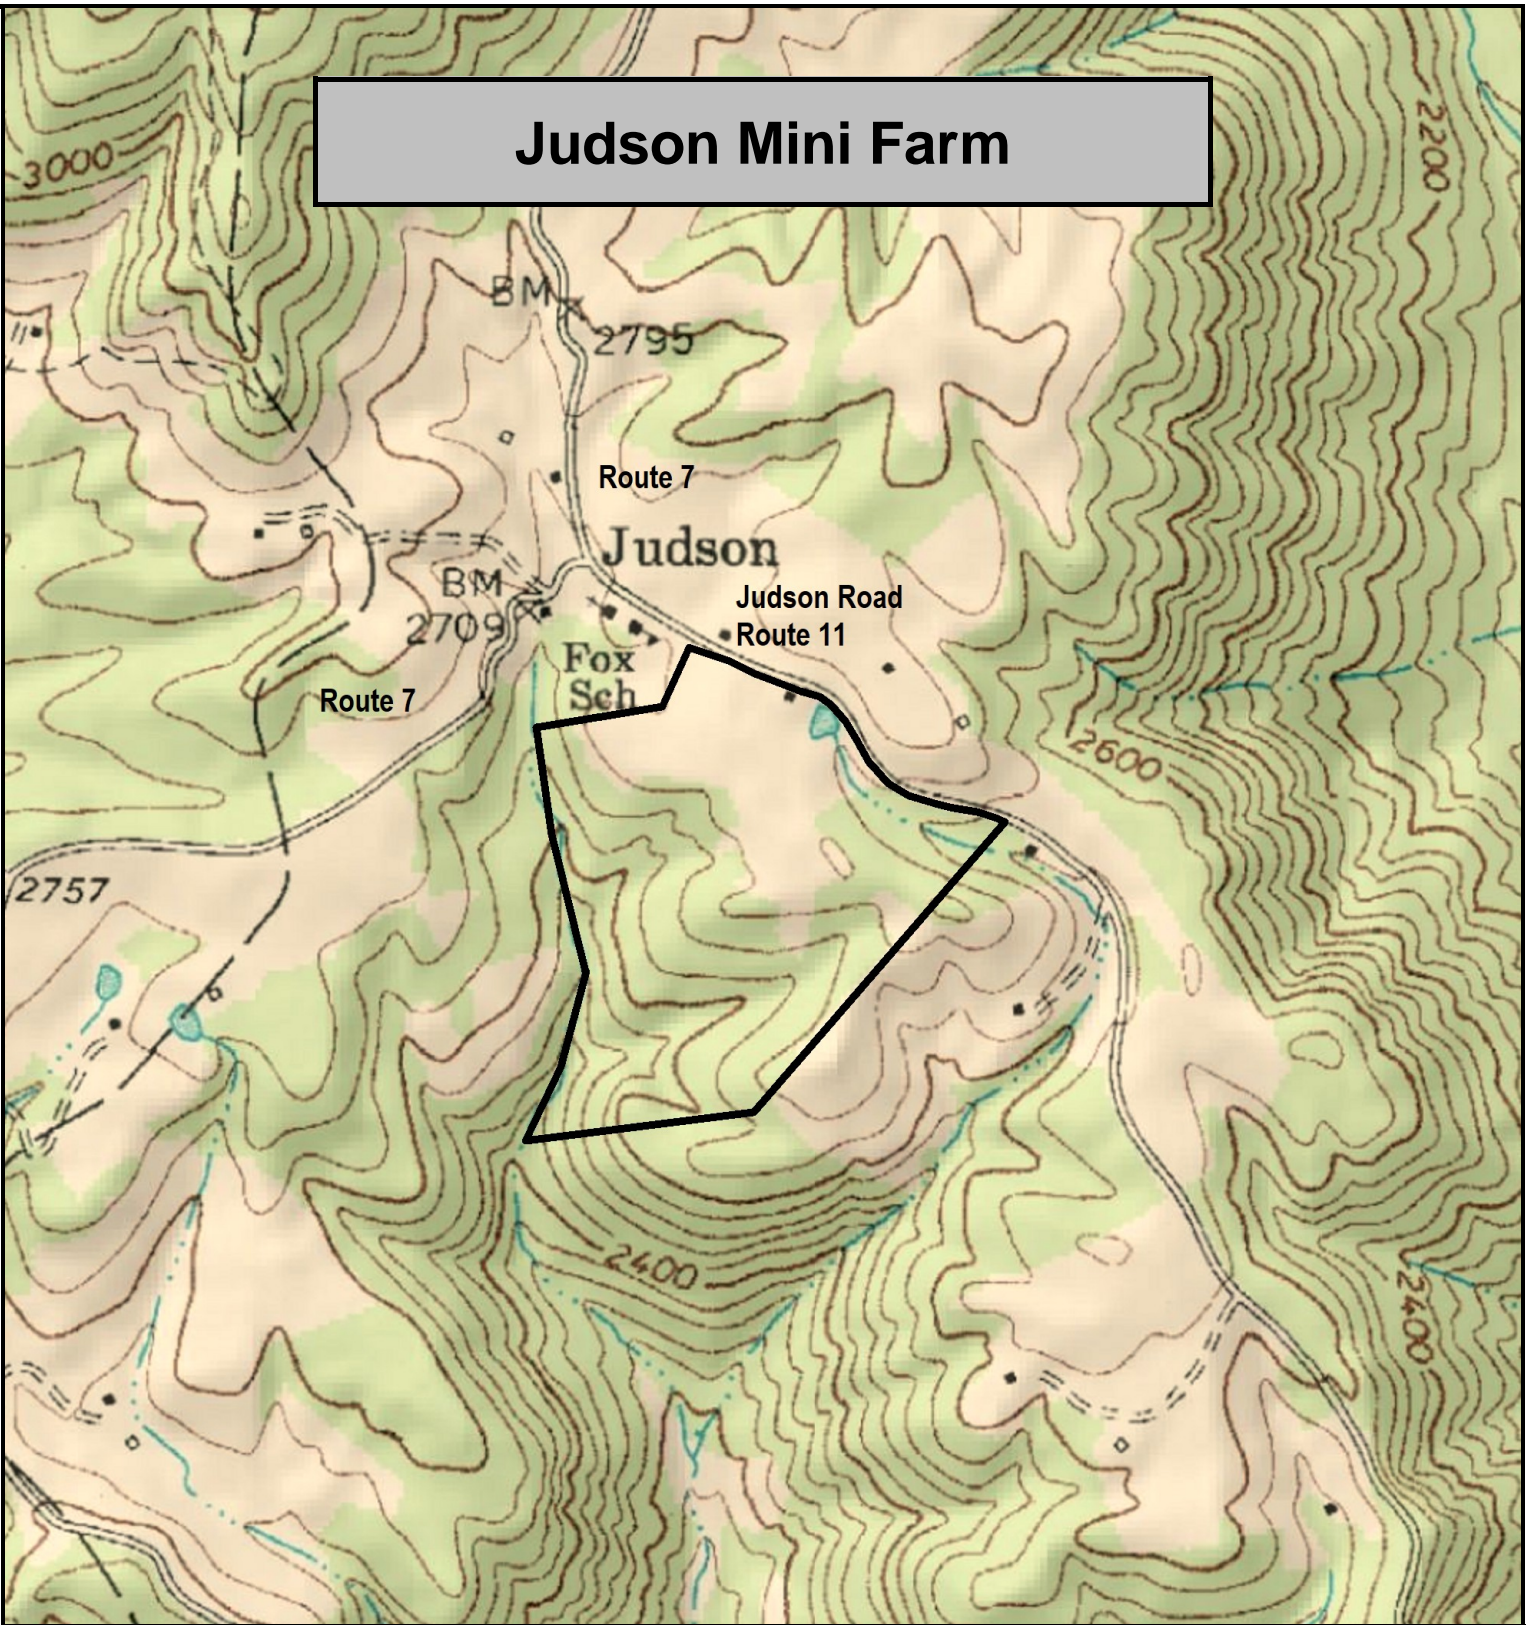

# Judson Mini Farm

Judson Mini Farm, Summers County, WV  
TOPOGRAPHIC MAP  
Elevation Range: 2459' - 2744' +/-  
Google Coordinates: LAT 37.709691 (N), LON -80.772495 (W)  
This map is for general location purposes only.  
Consult a licensed land surveyor for actual boundary location and acreage.  
PROPERTY DEPICTION DERIVED FROM SURVEY INFORMATION.