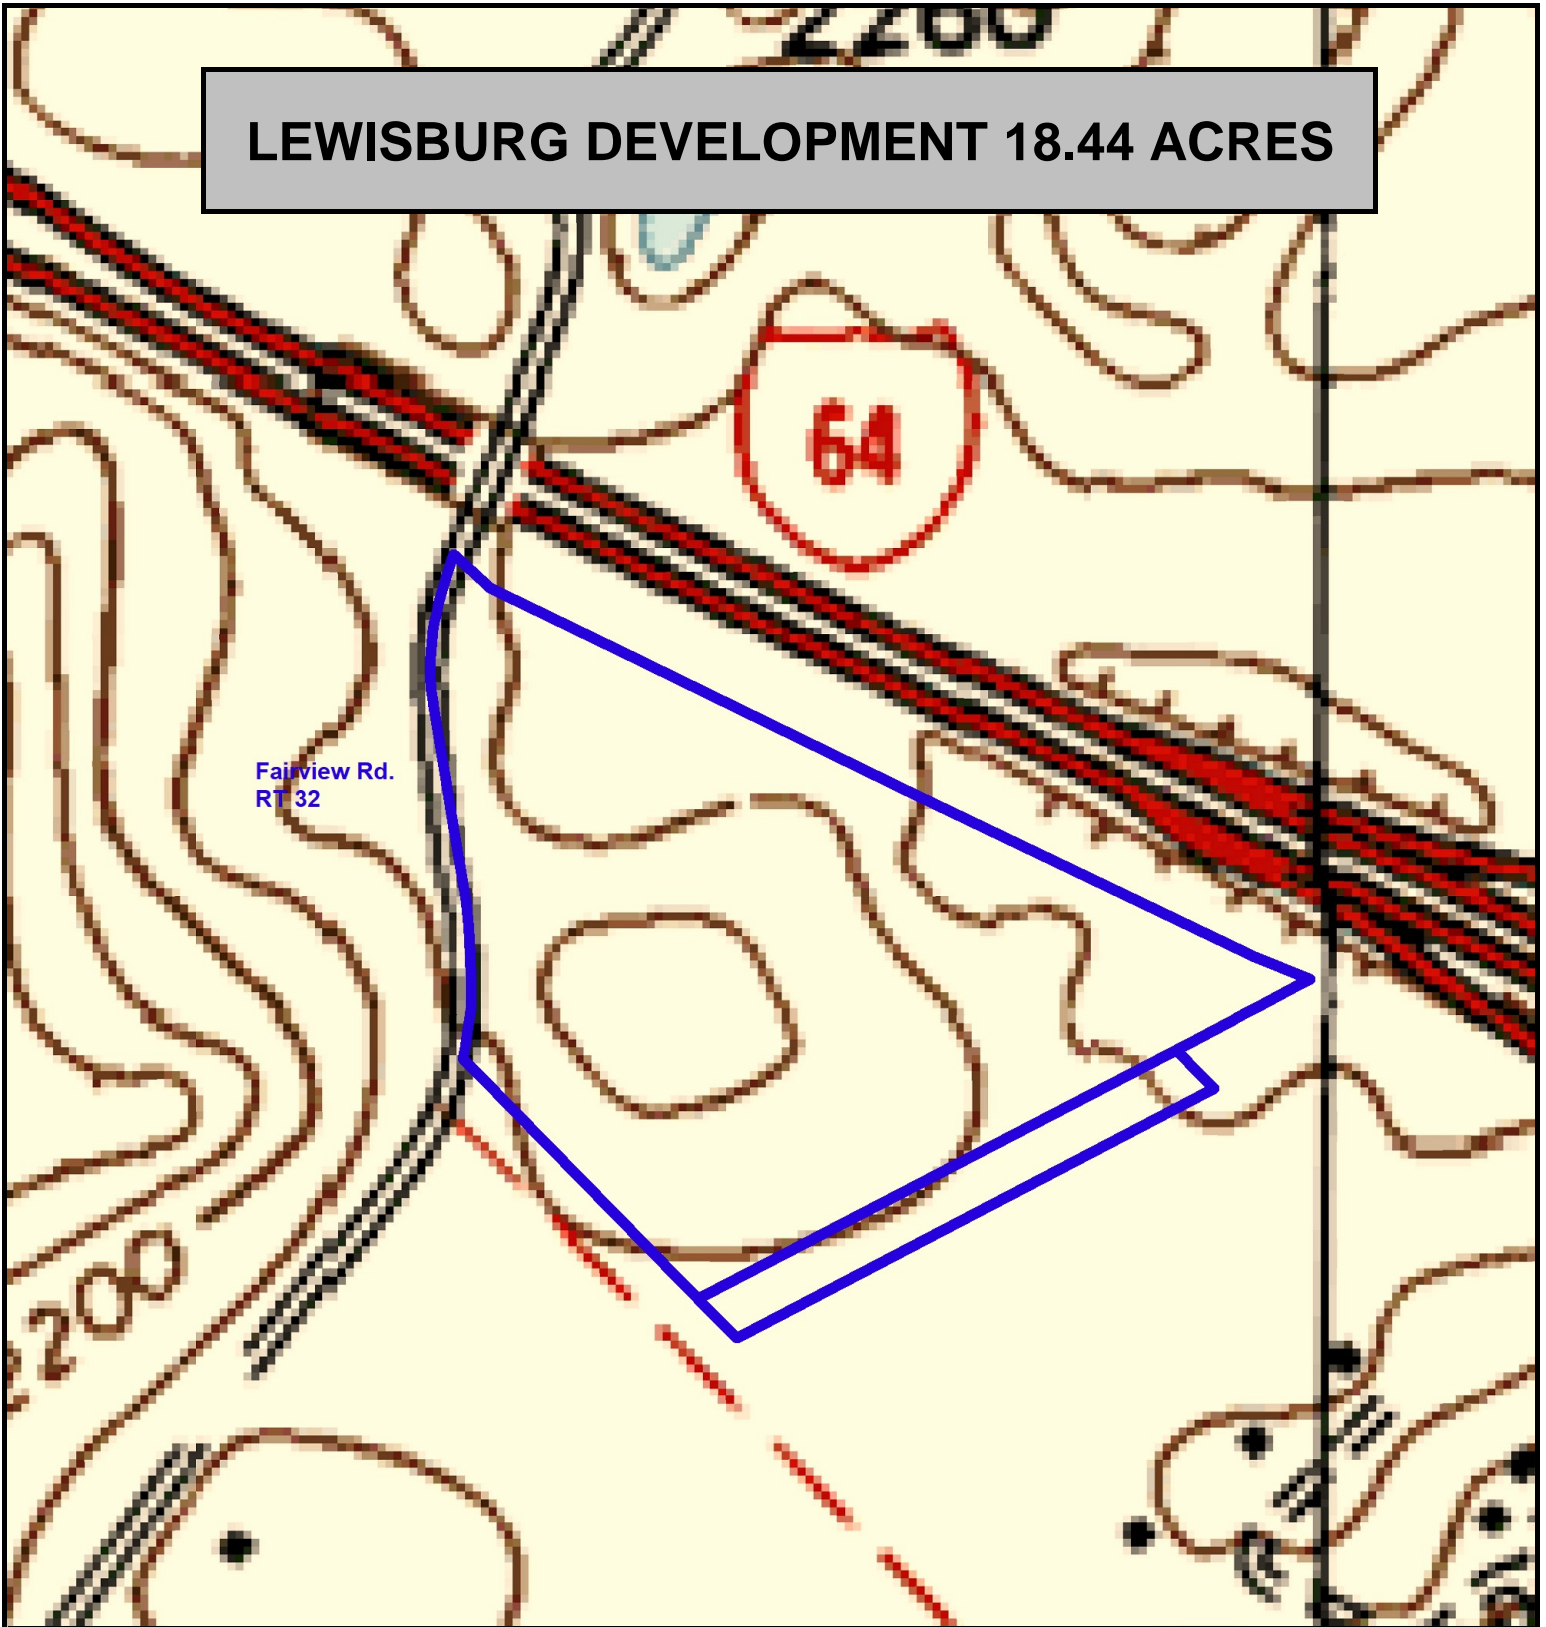

# LEWISBURG DEVELOPMENT 18.44 ACRES

Fairview Rd.  
RT 32

## LEWISBURG DEVELOPMENT 18.44 ACRES

Lewisburg, Greenbrier County, West Virginia

Elevation Range: 2232' - 2263' +/-; Google Coordinates: LAT 37.817554 (N), LON -80.434836 (W)

This map is for general location purposes. Consult a licensed surveyor for exact boundary and acreage information.

SCALE 1:3600