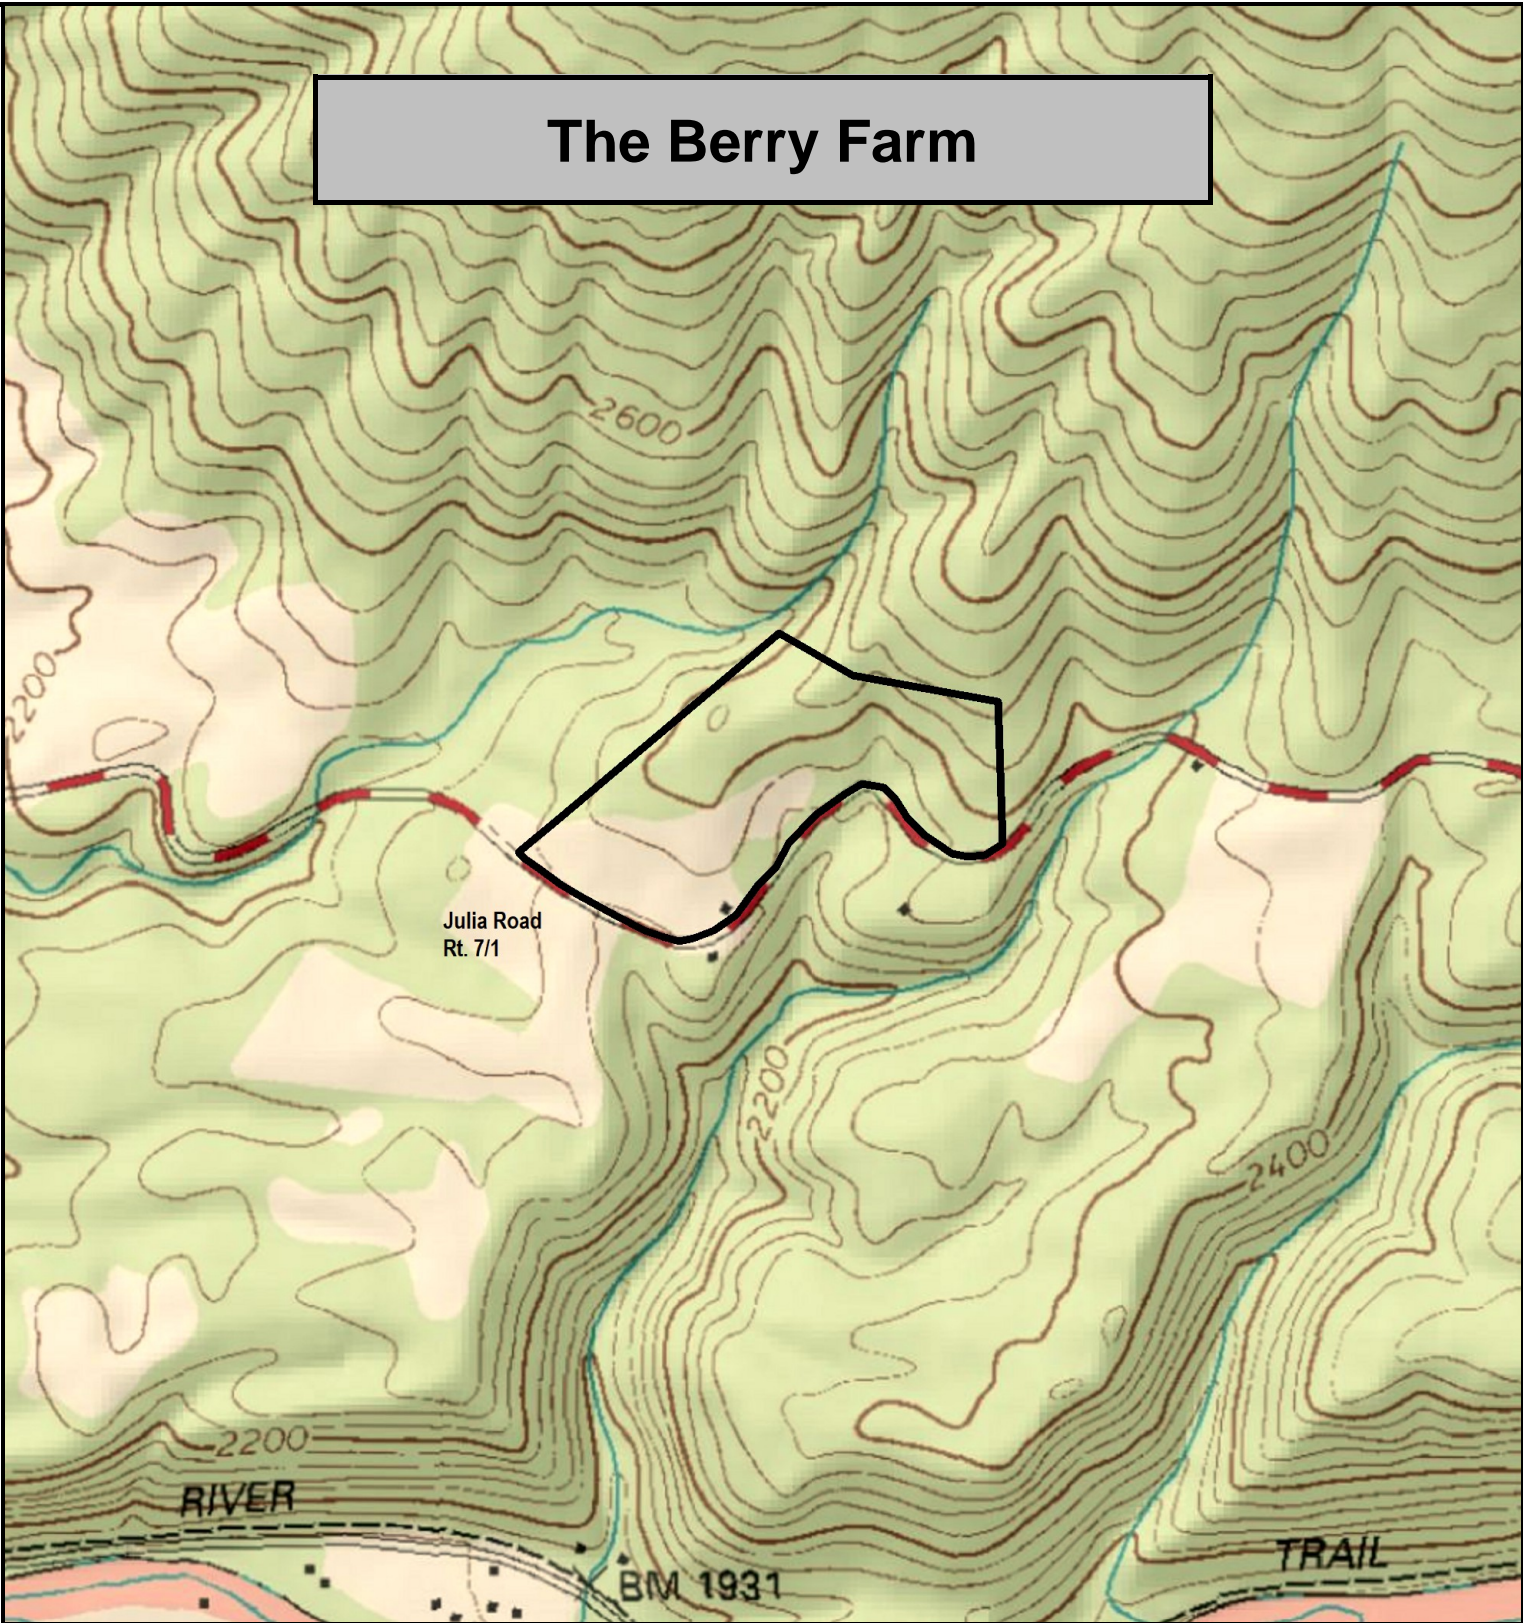

The Berry Farm

The Berry Farm, Greenbrier County, WV
TOPOGRAPHIC MAP
Elevation Range: 2319' - 2487' +/-
Google Coordinates: LAT 38.032659 (N), LON -80.274860 (W)
This map is for general location purposes only.
Consult a licensed land surveyor for actual boundary location and acreage.