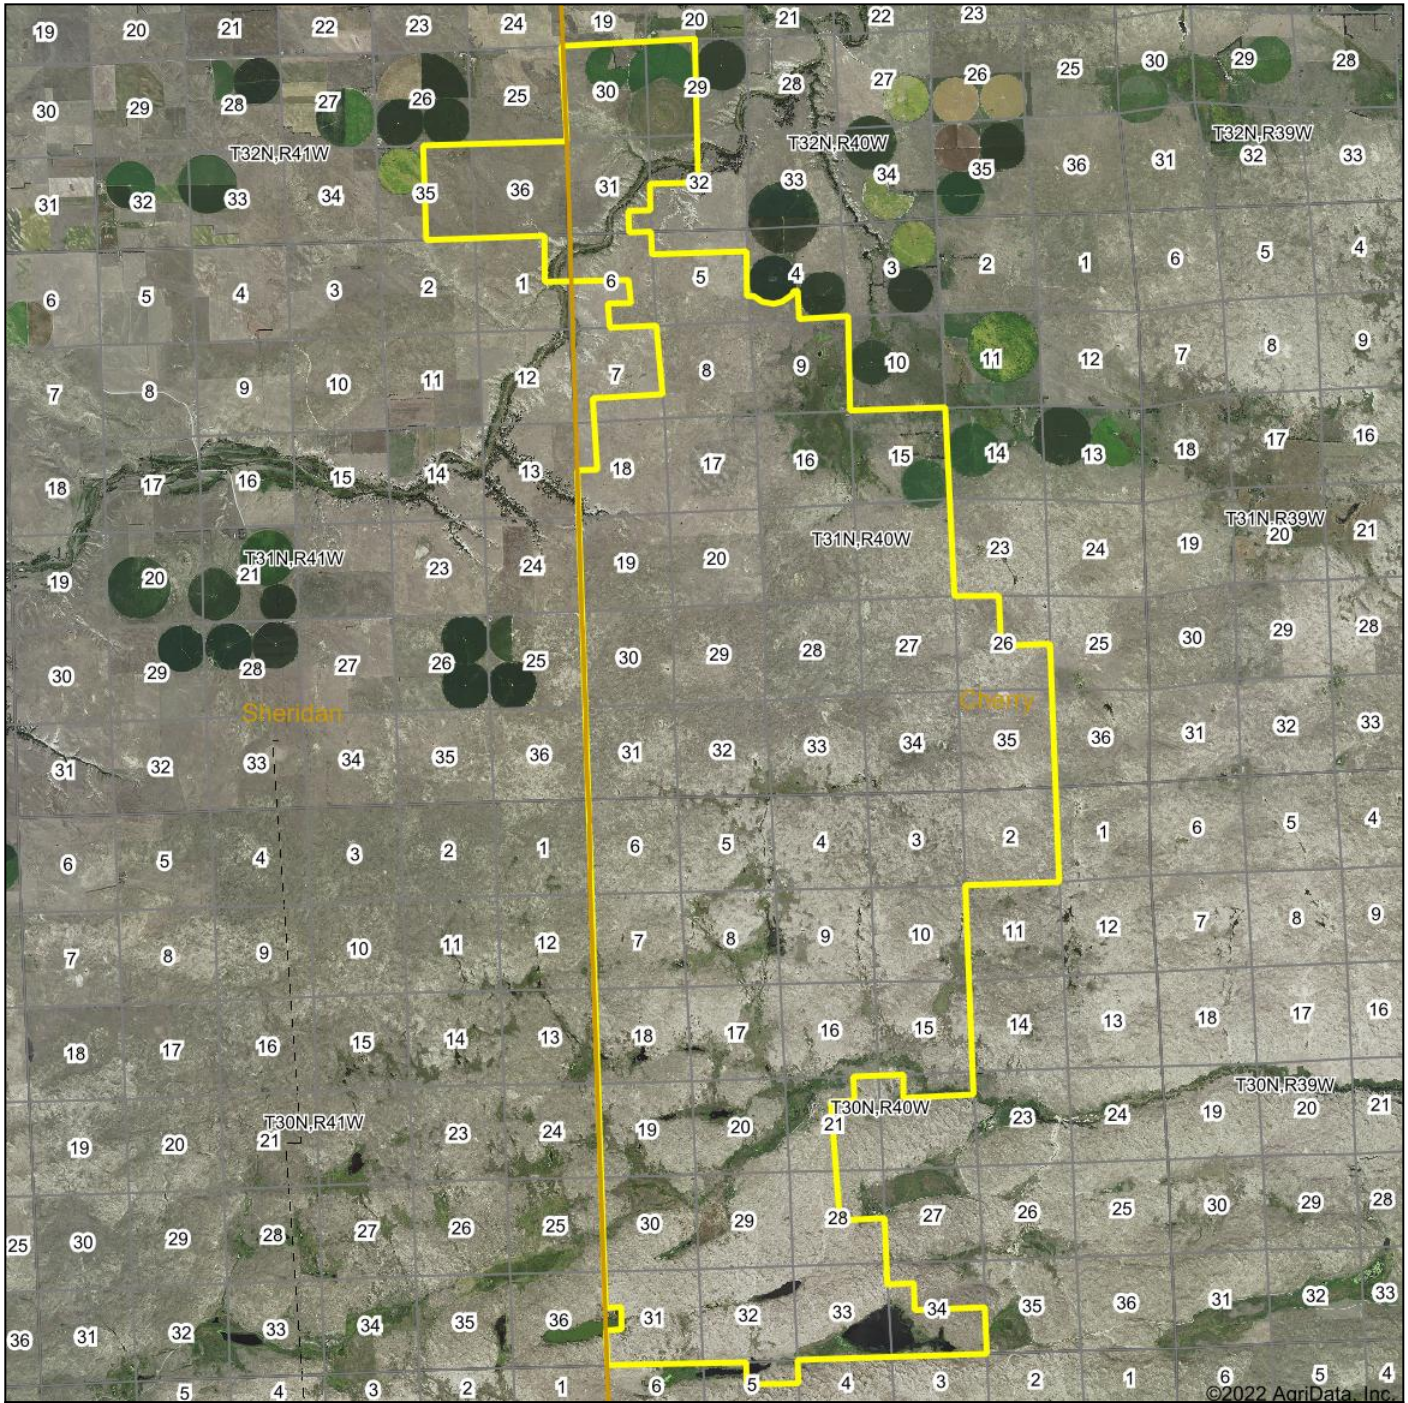

Aerial Map

©2022 AgriData, Inc.

Map Center: 42.630803, -102.041598

32-31N-40W
Cherry County
Nebraska

12/21/2022

Maps Provided By:
 **surety**
CUSTOMIZED ONLINE MAPPING
© AgriData, Inc. 2021 www.AgriDataInc.com