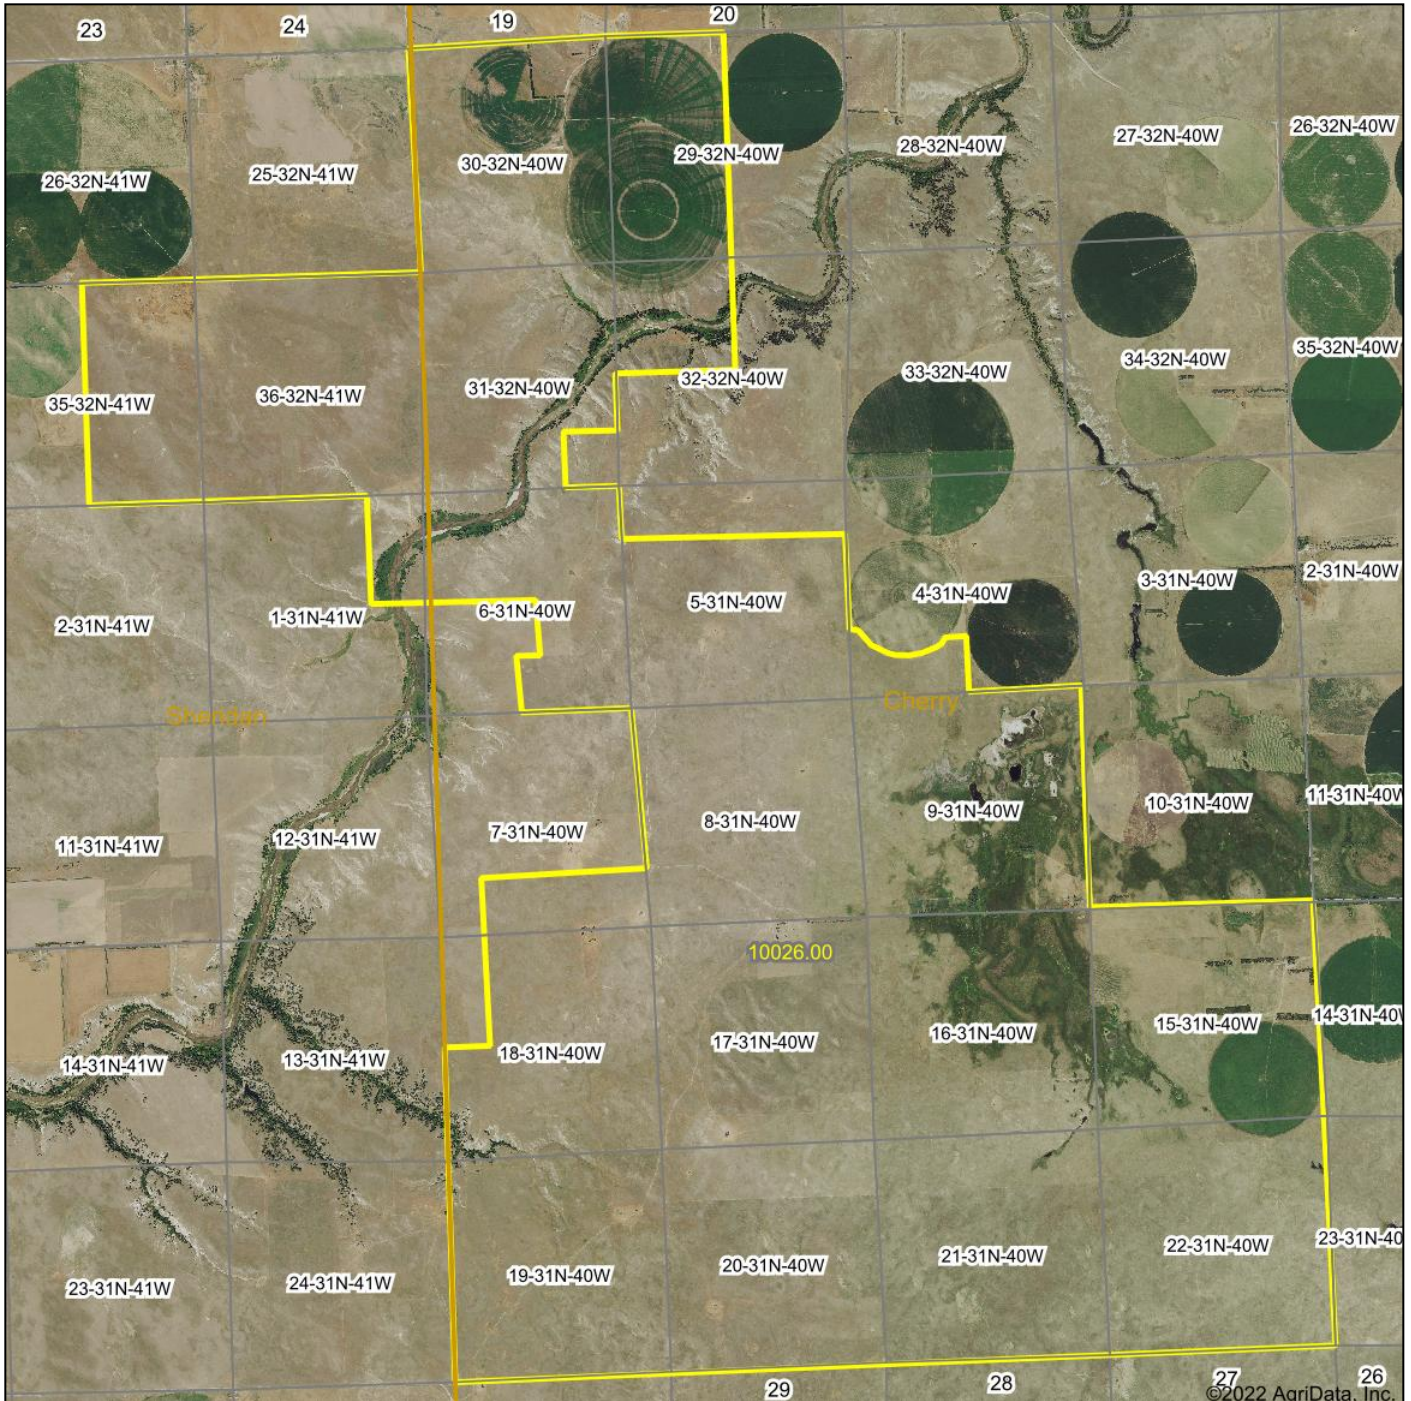

Aerial Map

©2022 AgriData, Inc.

Map Center: 42.689180, -102.042547

5-31N-40W
Cherry County
Nebraska