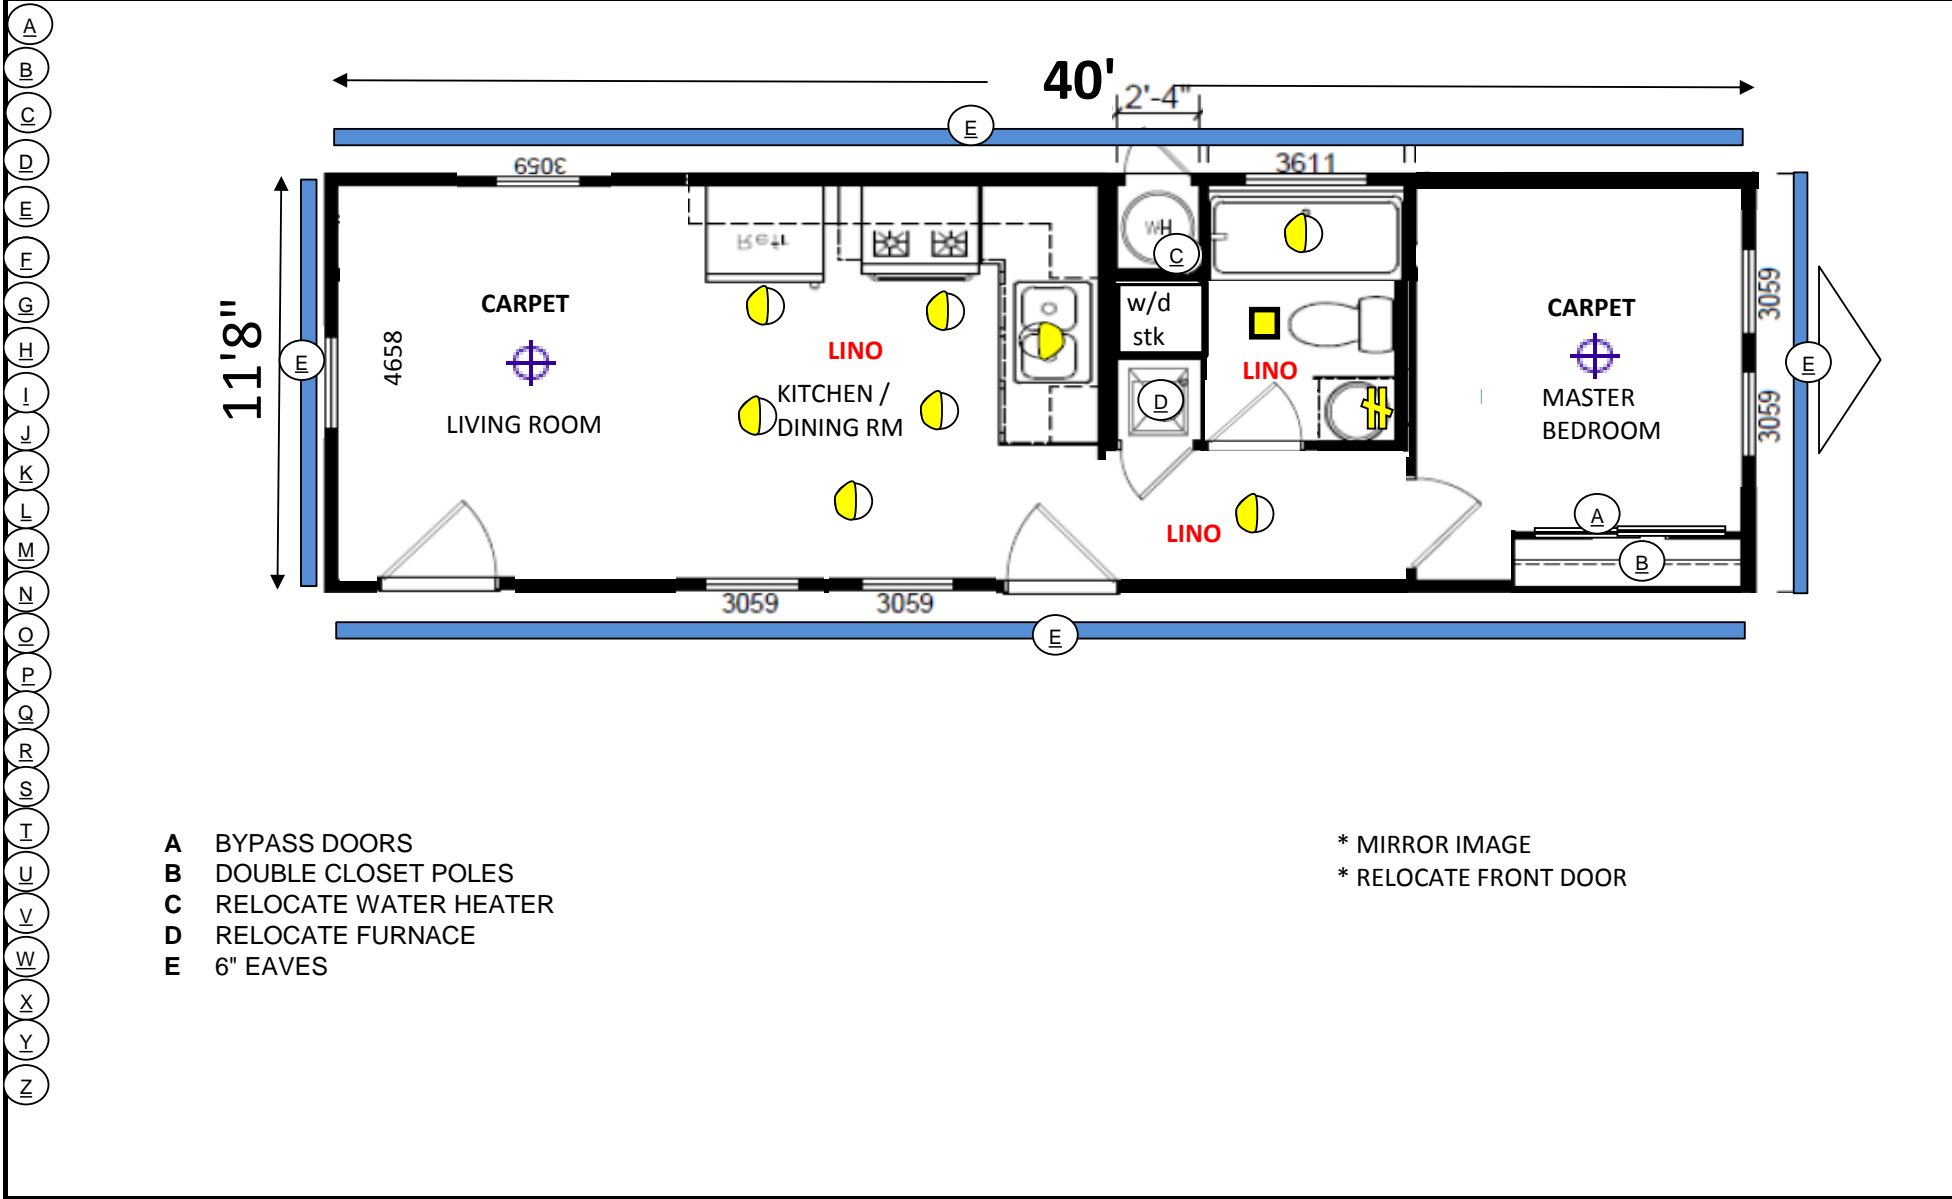

Vanity Lights over mirror	Can Light	Pendant Lights	DB Drawers
Switch	Ceiling Fan	Exhaust Fan with light	PP Pot & Pans
Recept	TV Jack	Shutters	HB Hose Bib
GFCI	Phone Jack	J-Box	Paddle fan prep

1482

SOUTHWEST HOMES

Quote#	Customer:	ZM	REV
35260	CURRY 16	AY	

- A BYPASS DOORS
- B DOUBLE CLOSET POLES
- C RELOCATE WATER HEATER
- D RELOCATE FURNACE
- E 6" EAVES

- * MIRROR IMAGE
- * RELOCATE FRONT DOOR

NOTE: DUE TO SHORTAGES. SOME APPLIANCES OR OPTIONSMAY NOT BE AVAILABLE AT TIME OF BUILD -THIS IS OUT OF OUR CONTROL AND WE MAY NEED TO MODIFY YOUR ORDER ACCORDINGLY.