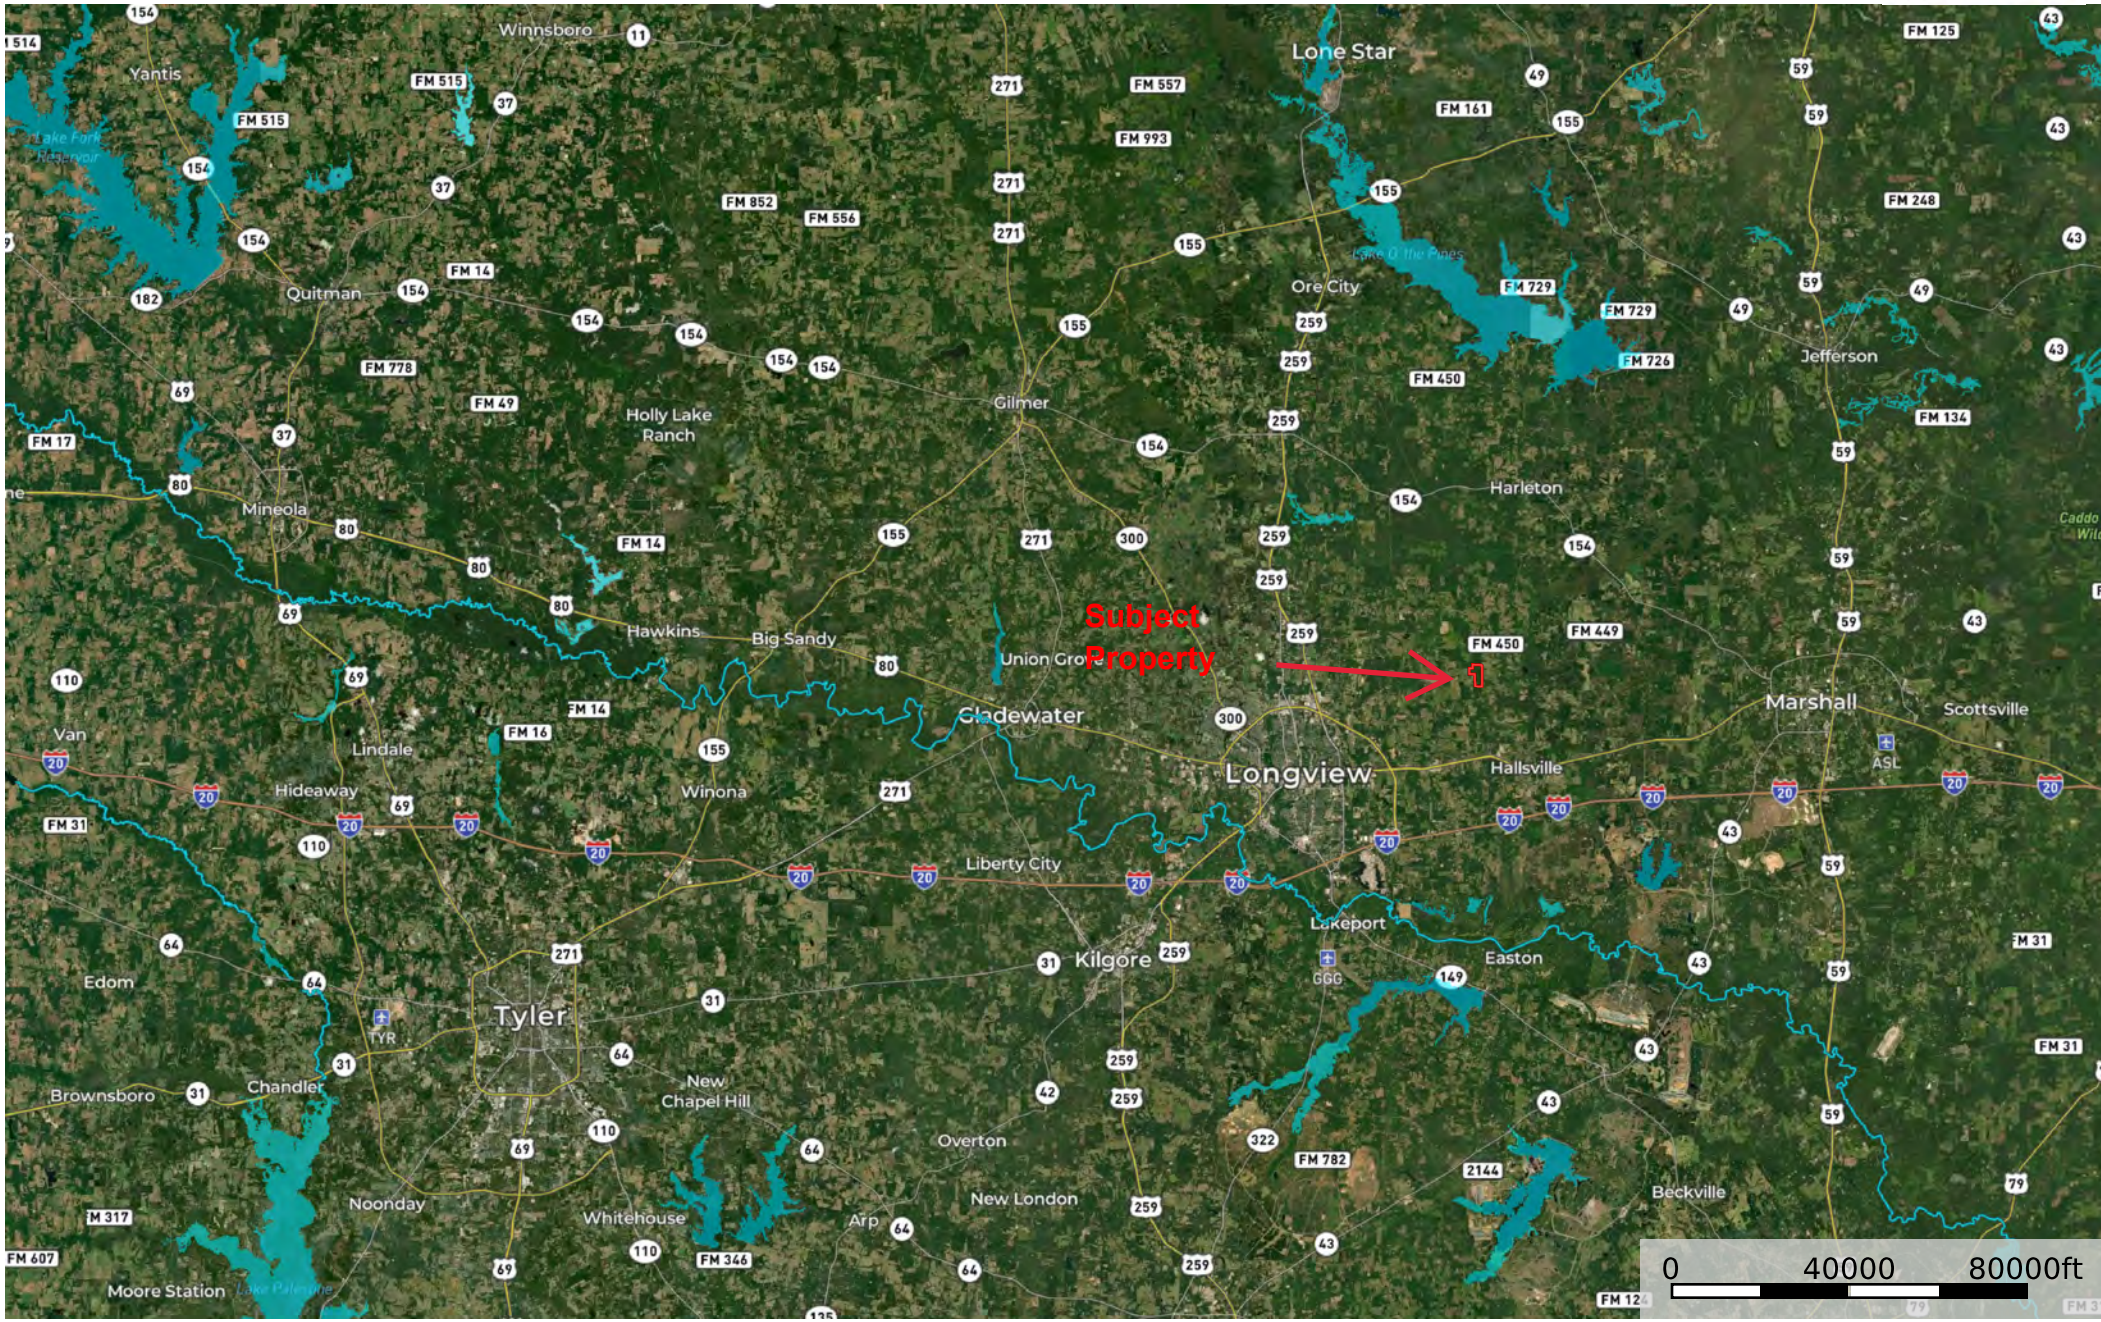

The Estates at Brier Lake Ranch- Lot 2

Harrison County, Texas, 74.516 AC +/-

Subject Property

- Boundary
- Stream, Intermittent
- River/Creek
- Water Body