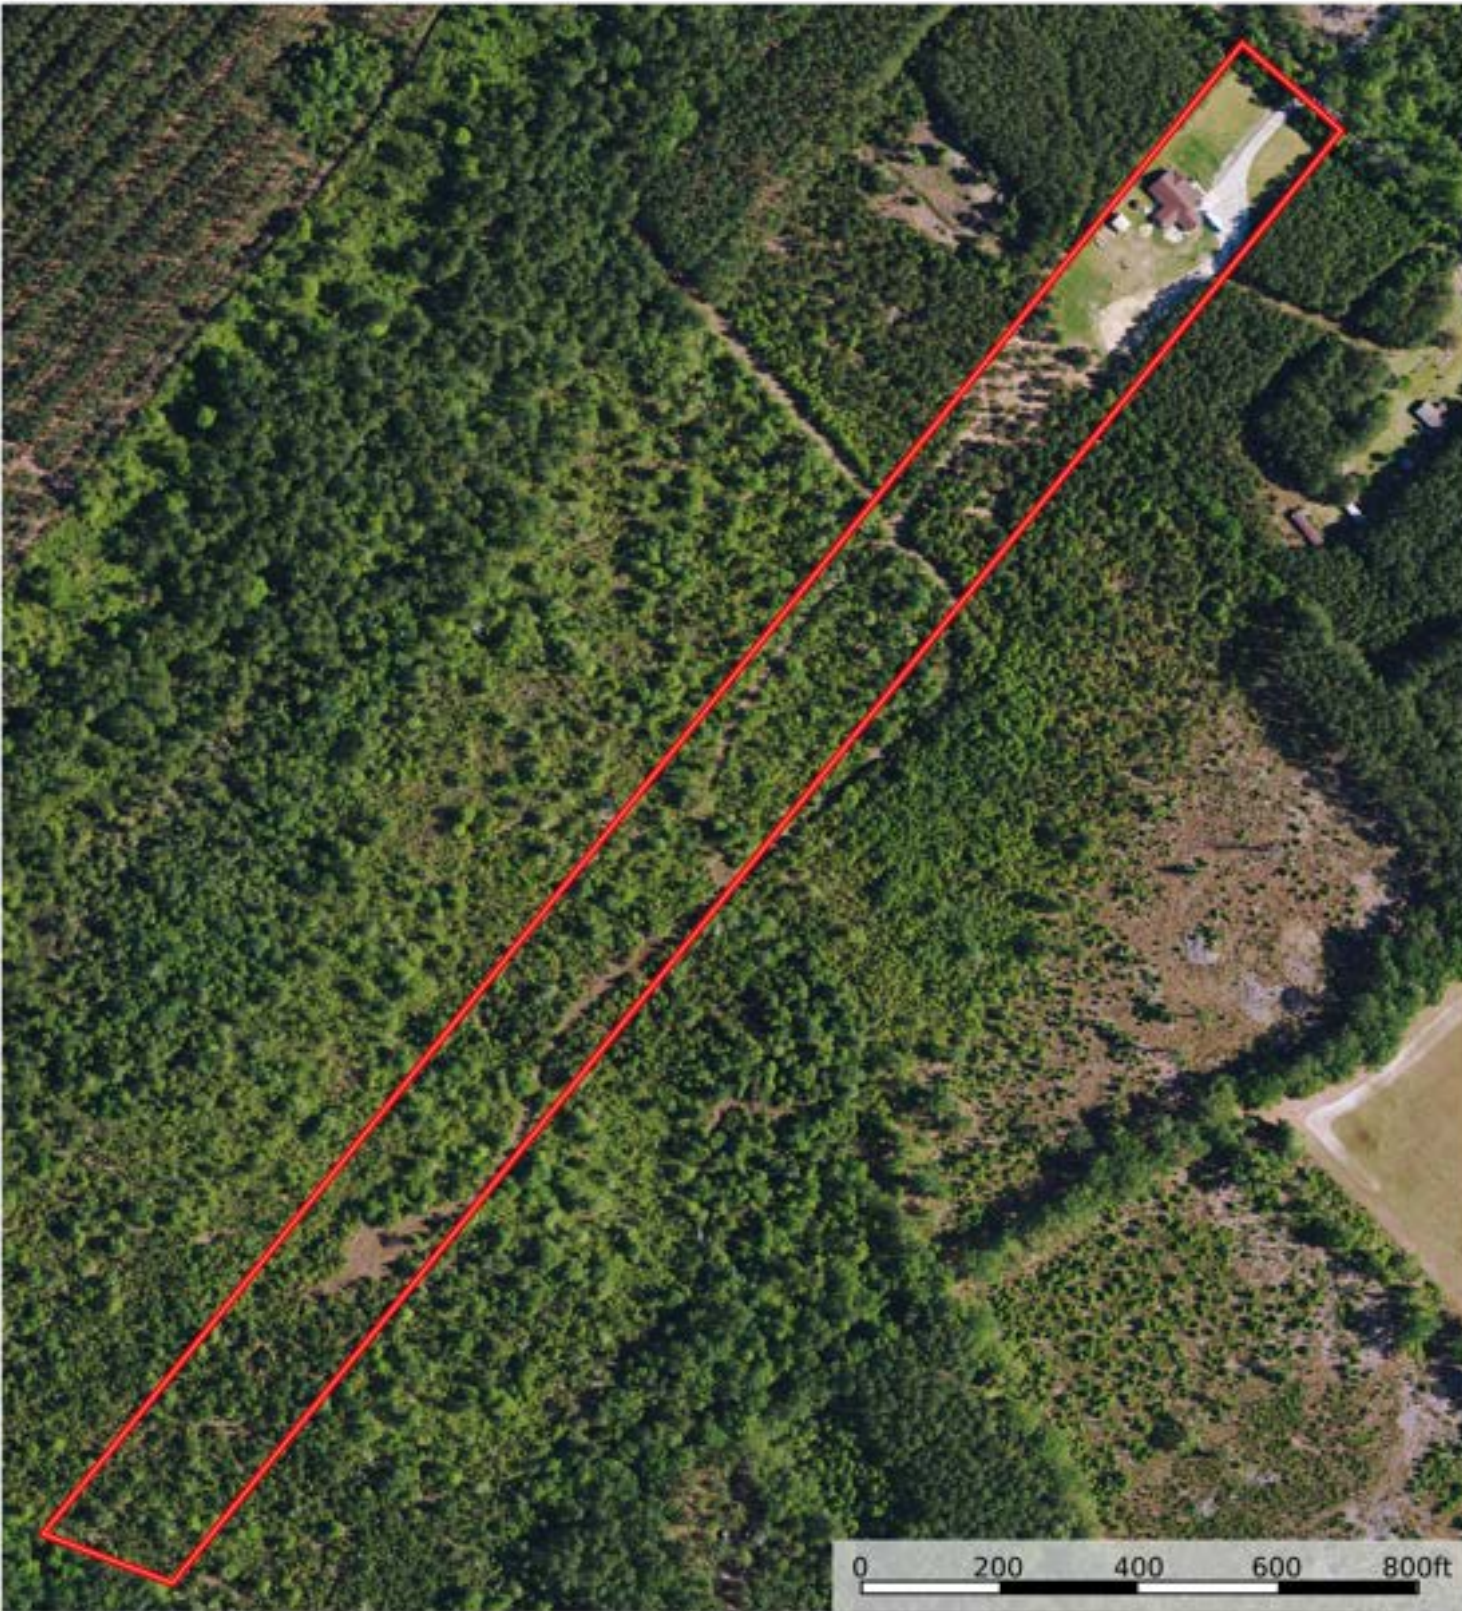

**11.66 AC 2935 Langfordville Rd. Jasper Co.**  
Jasper County, South Carolina, 11.66 AC +/-

 Boundary

Stan Swofford  
P: 8039422394

TrueSouthLand.com

10962 N. Jacob Smart Blvd, Ridgeland, SC 29936

The information contained herein was obtained from sources deemed to be reliable. Land id.™ Services makes no warranties or guarantees as to the completeness or accuracy thereof.