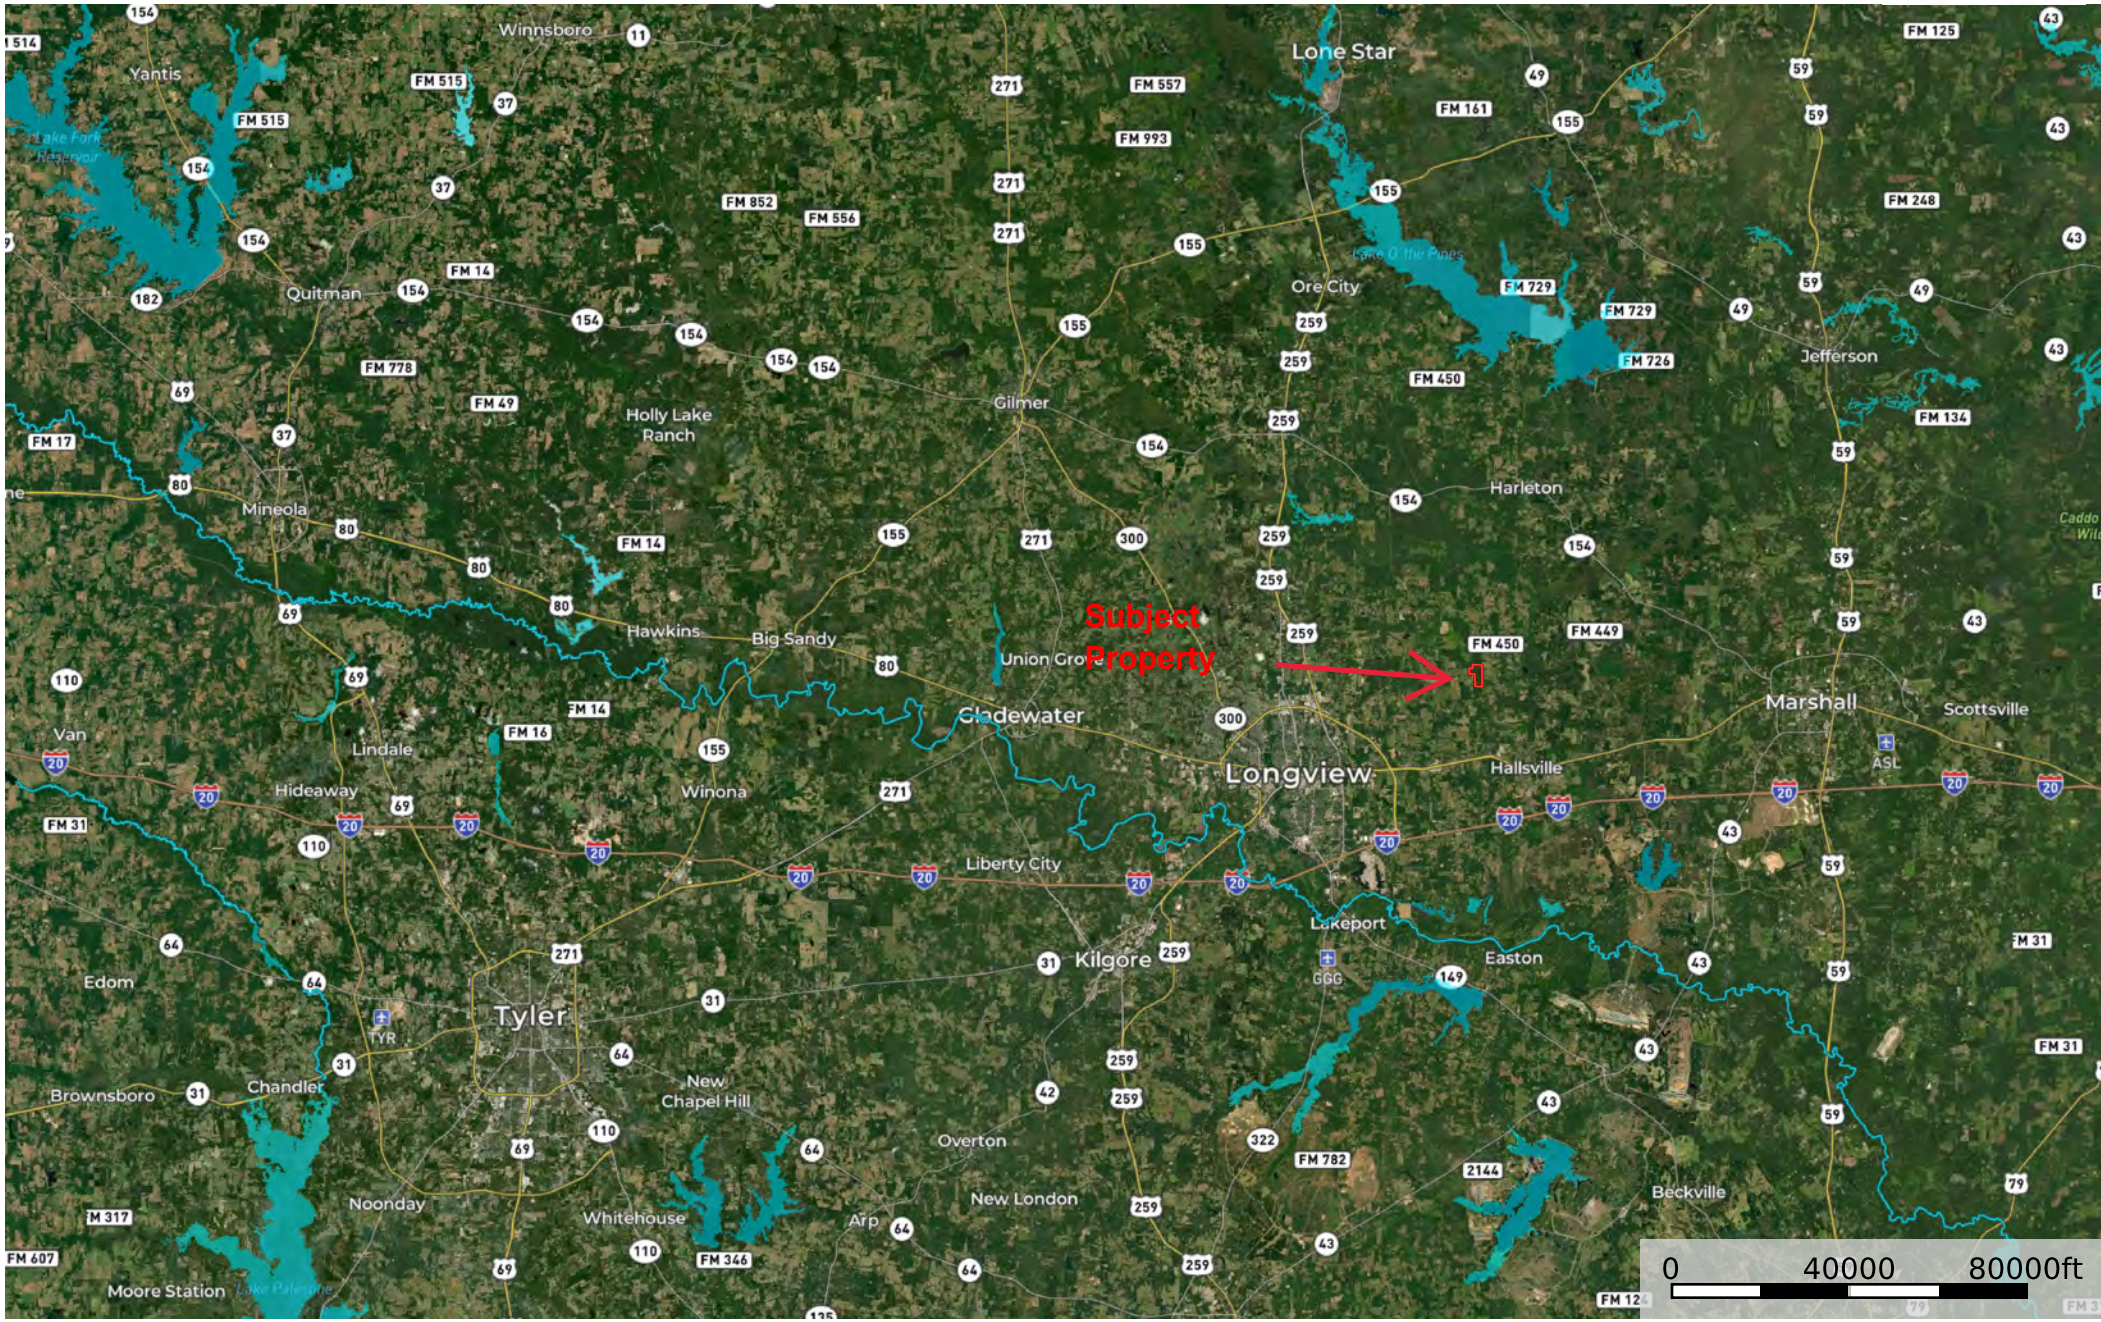

The Estates at Brier Lake Ranch

Harrison County, Texas, 223 AC +/-

Boundary Stream, Intermittent River/Creek Water Body