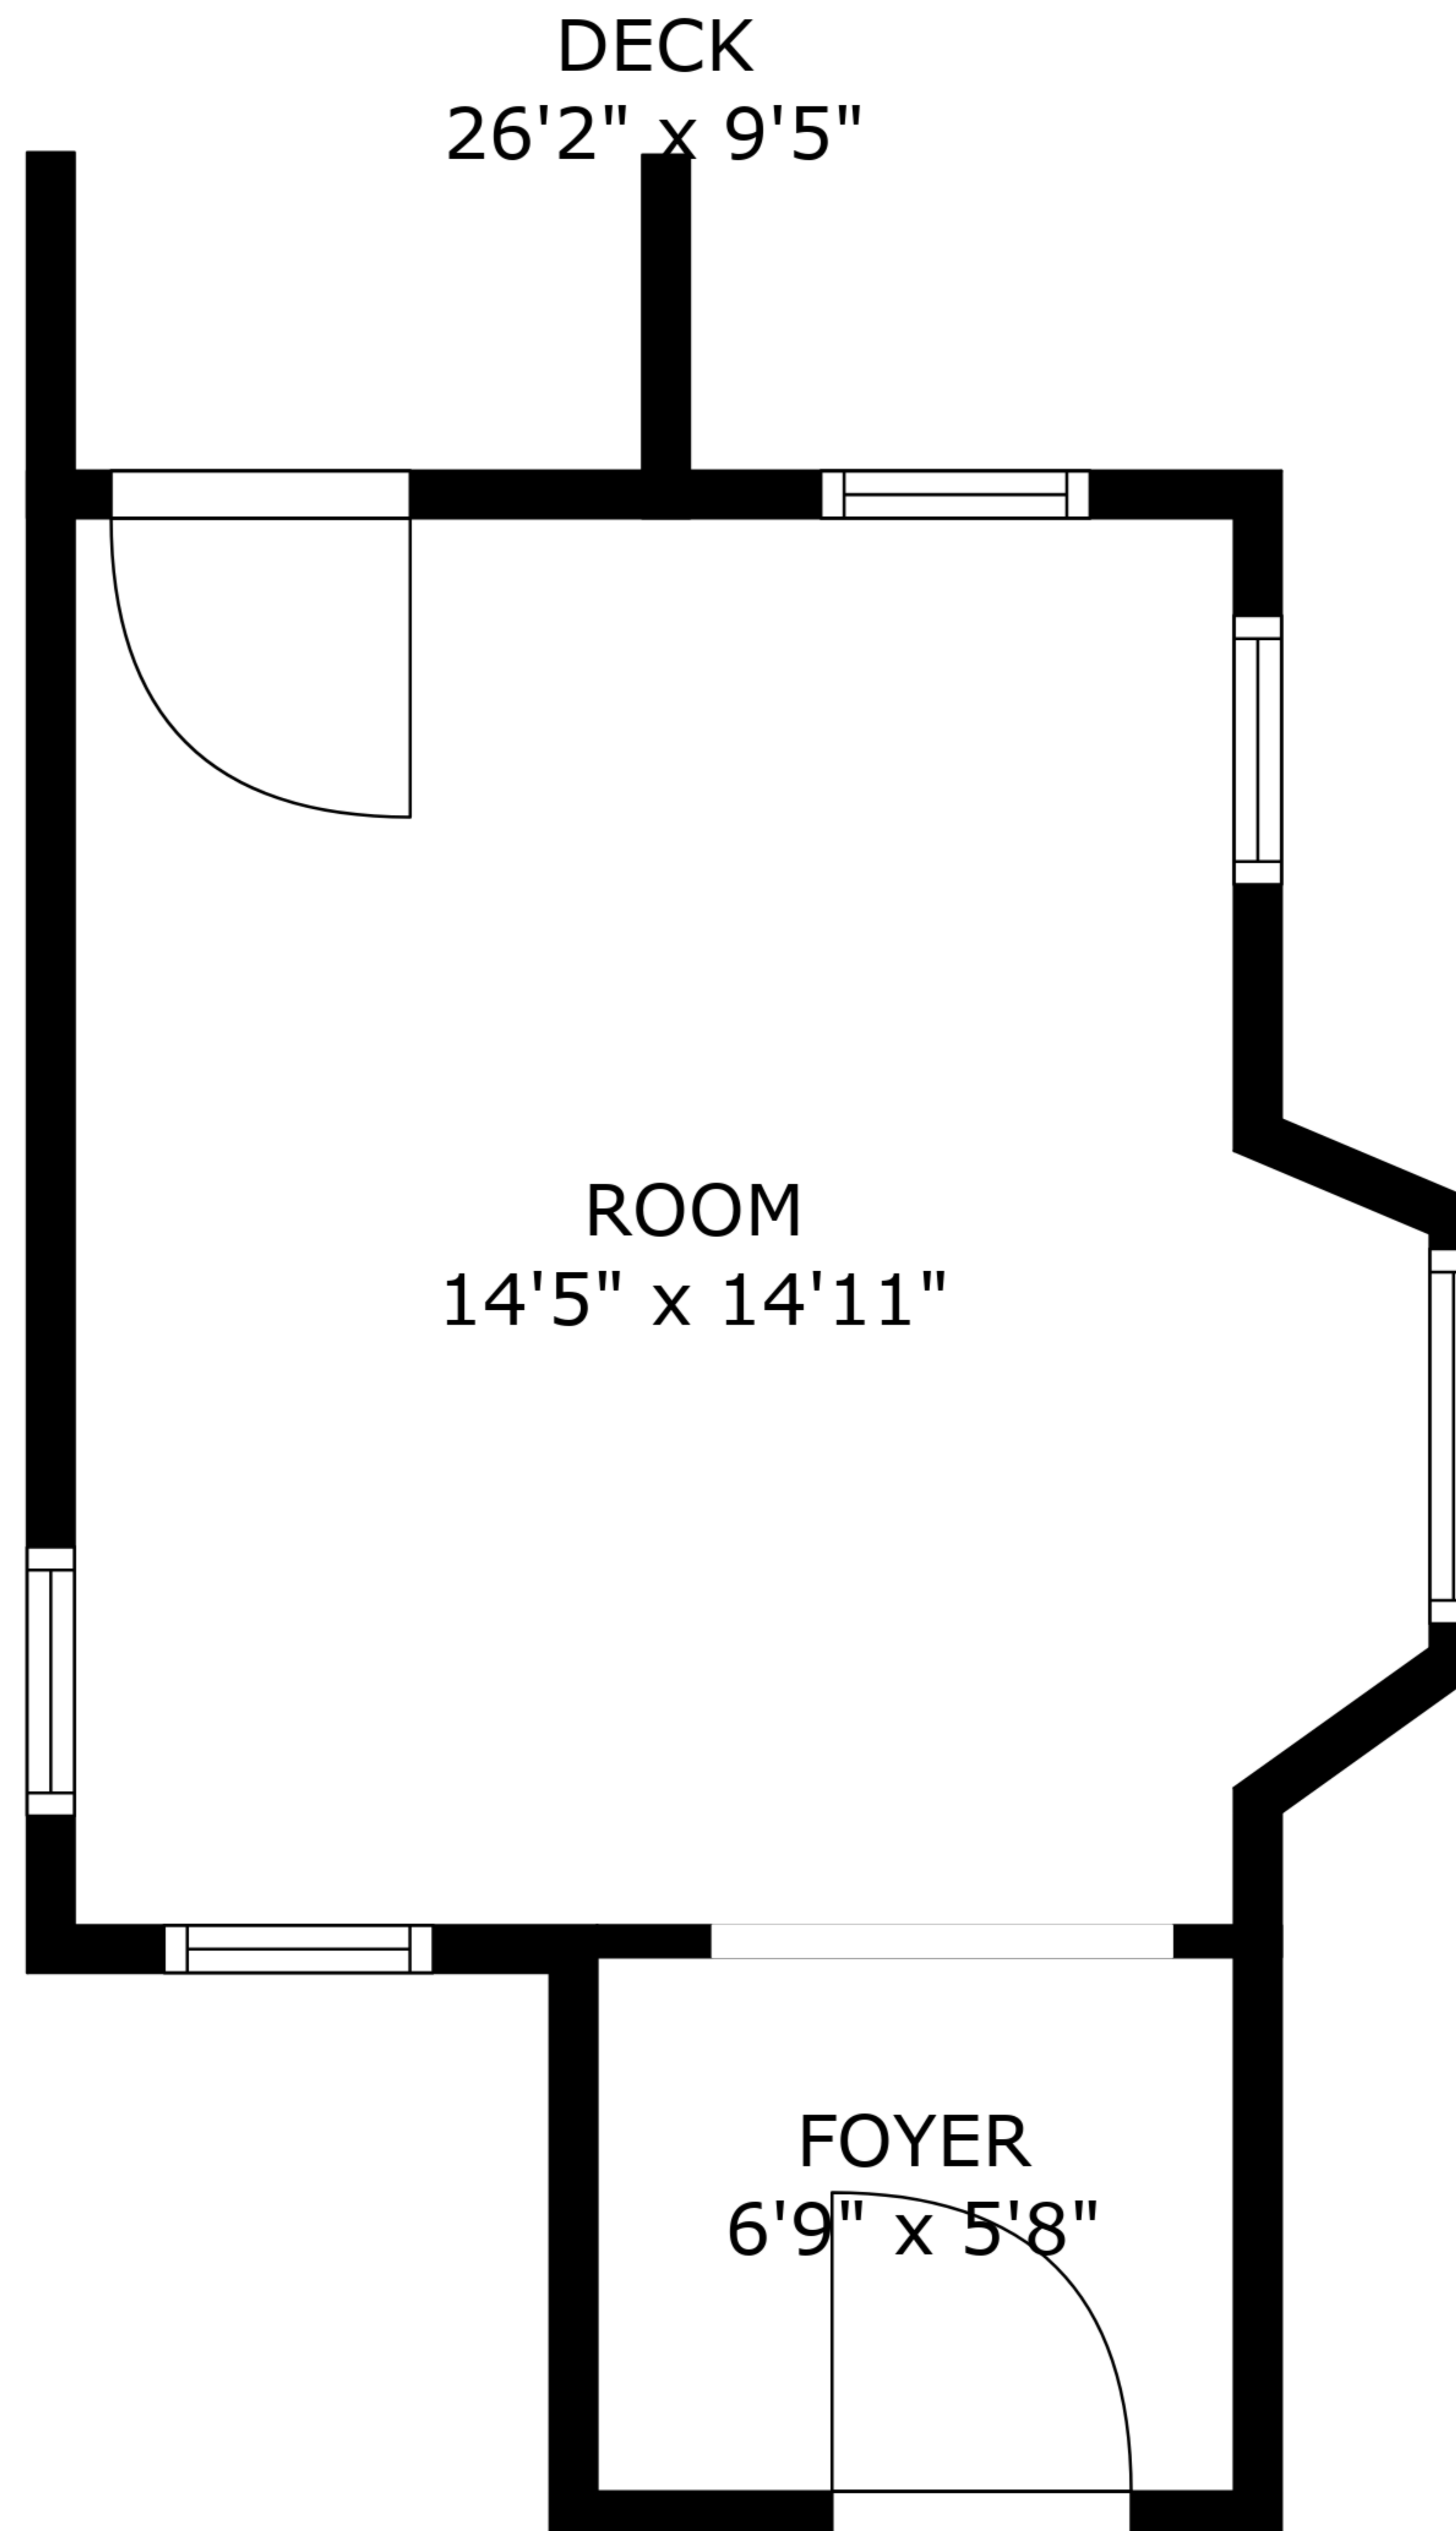

Hamilton Ridge Retreat
3530 Hamilton Ridge Road,
Alderson, WV 24910

Greenbrier County, WV
Blue Sulphur Tax District 03
Tax Map 27 Parcel 09
Deed Book 565 Page 351

ROOM
6'3" x 16'6"

DECK
6'10" x 15'11"

DECK
26'2" x 9'5"

ROOM
14'5" x 14'11"

FOYER
6'9" x 5'8"

PORCH
26'2" x 9'7"

DECK
6'1" x 15'11"

FLOOR 1