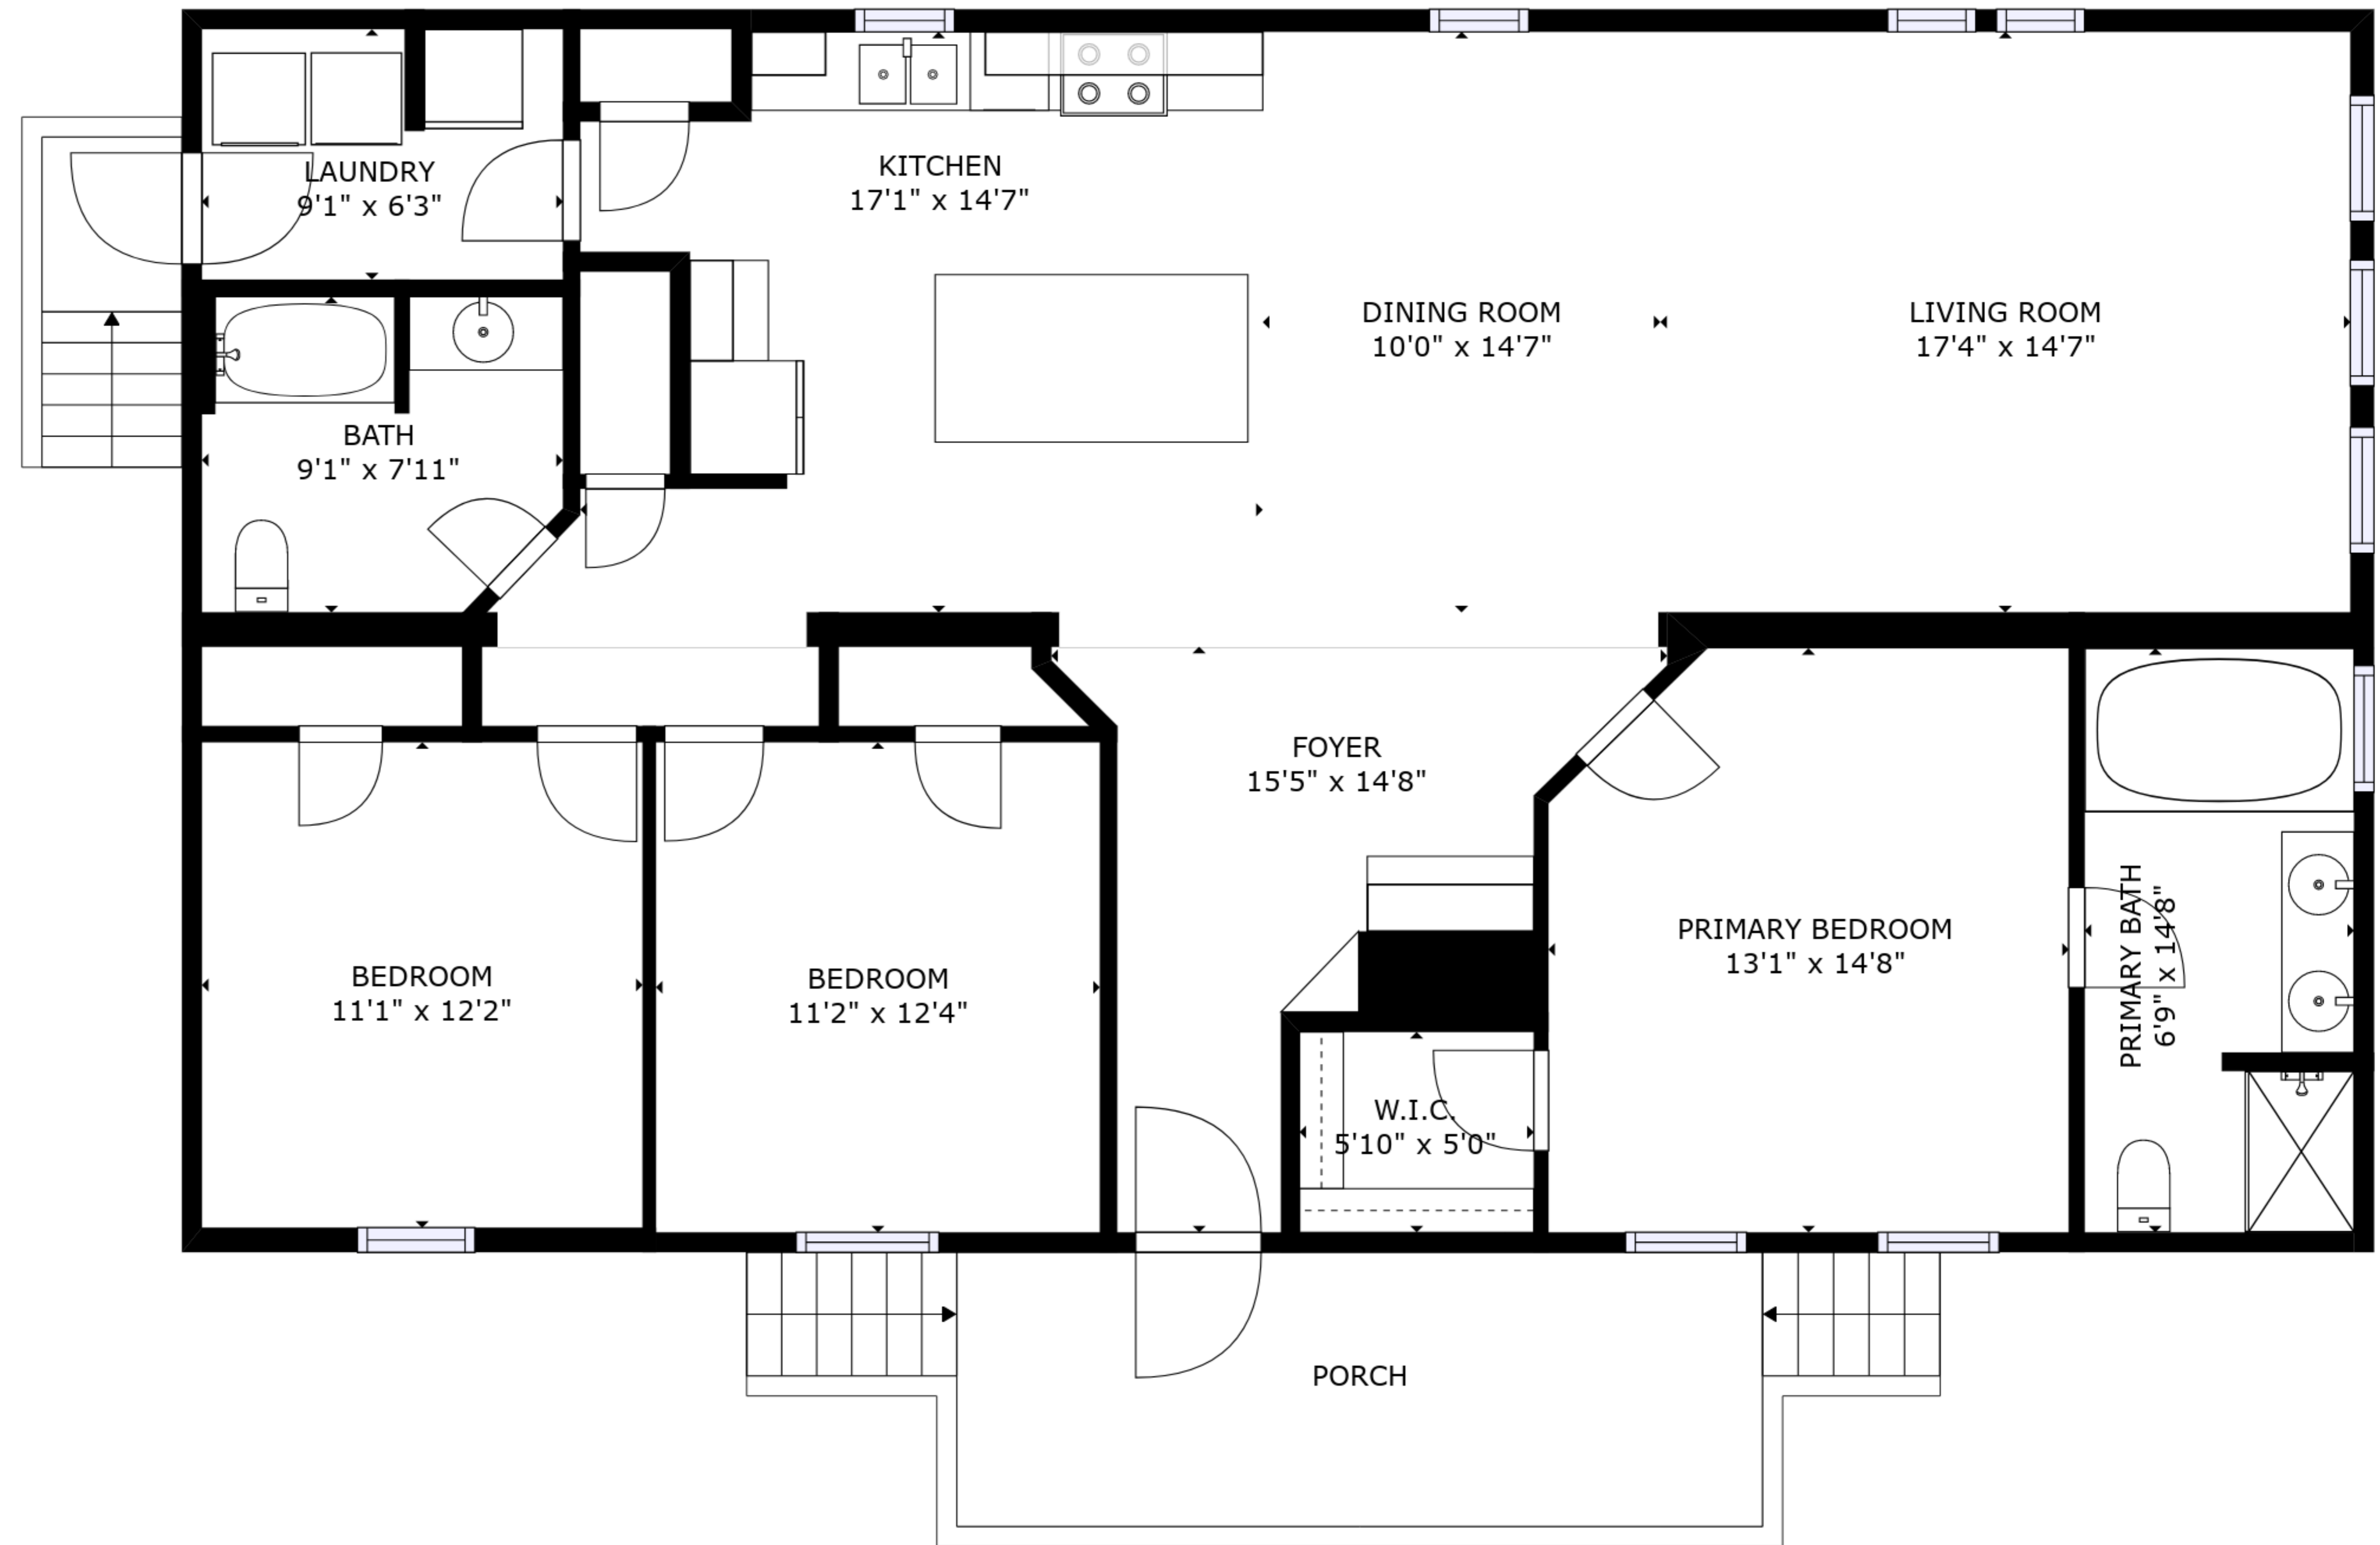

FLOOR 1

CARPORT  
17'10" x 16'6"

**TOTAL: 1625 sq. ft**  
FLOOR 1: 1625 sq. ft  
EXCLUDED AREAS: CARPORT: 297 sq. ft, PORCH: 139 sq. ft

SIZES AND DIMENSIONS ARE APPROXIMATE, ACTUAL MAY VARY.