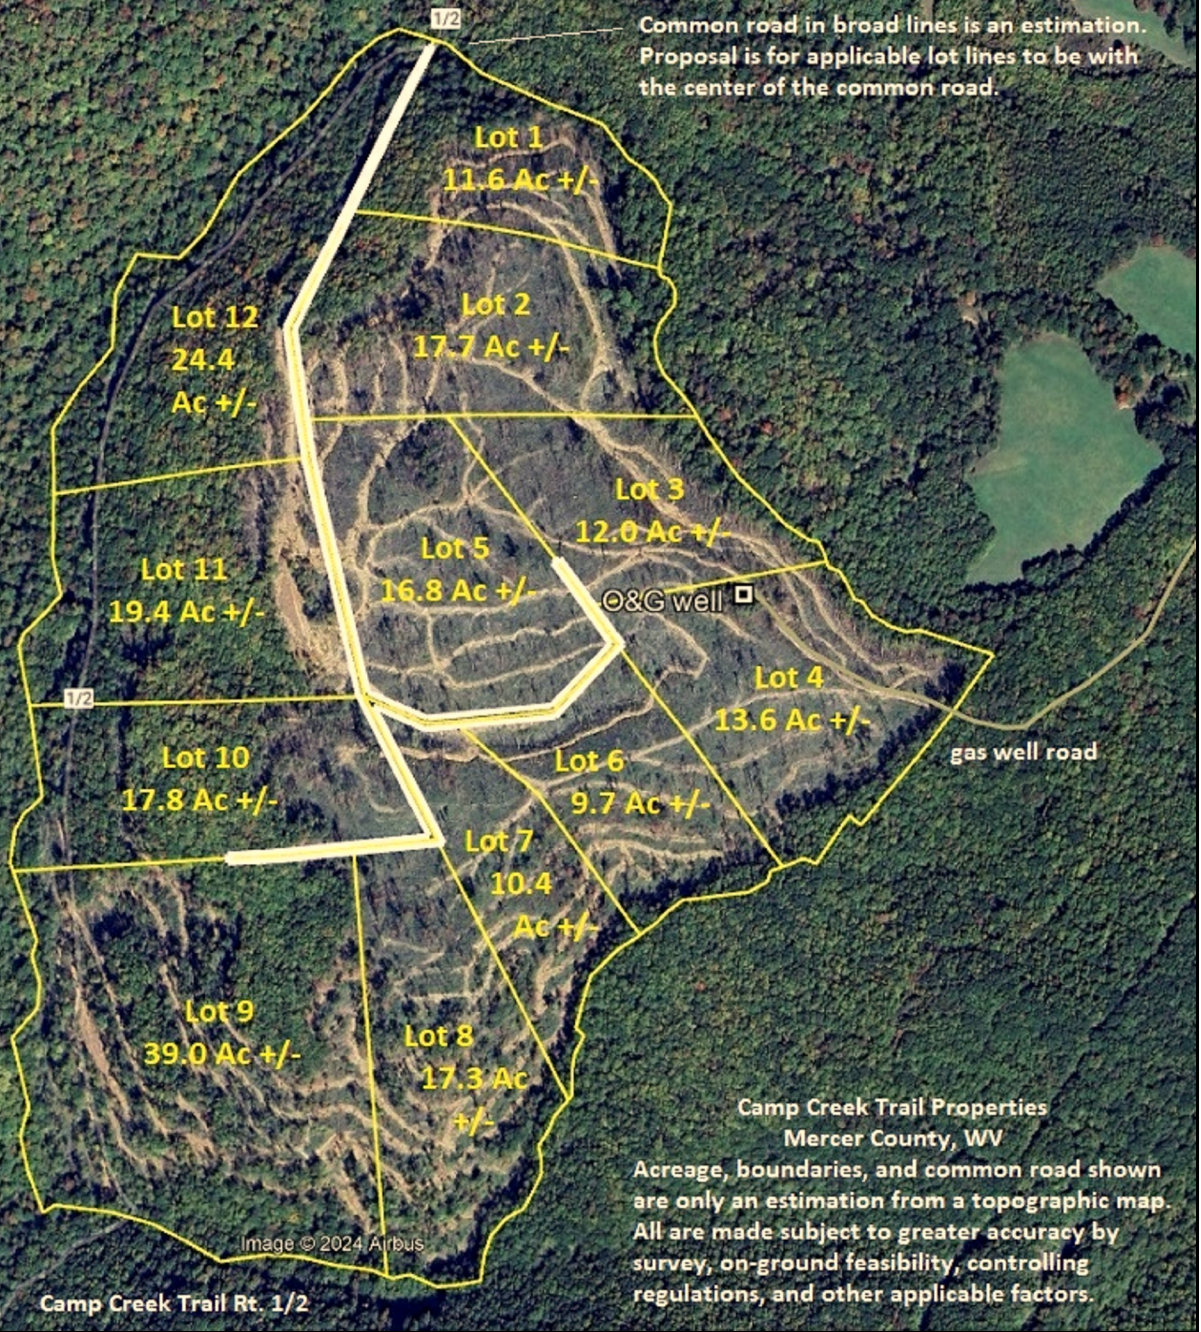

Google Earth October 2023 imagery

Camp Creek Trail Rt. 1/2

Common road in broad lines is an estimation. Proposal is for applicable lot lines to be with the center of the common road.

Camp Creek Trail Properties
Mercer County, WV

Acreage, boundaries, and common road shown are only an estimation from a topographic map. All are made subject to greater accuracy by survey, on-ground feasibility, controlling regulations, and other applicable factors.

Image © 2024 Airbus

Camp Creek Trail Rt. 1/2

Camp Creek Trail Properties

Mercer County,
West Virginia

Google Coordinates
LAT 37.580962 (N)
LON -81.141008 (W)

GOOGLE EARTH MAP

Please Note: This map is for general location purposes. Consult a licensed land surveyor for actual boundary location and acreage.