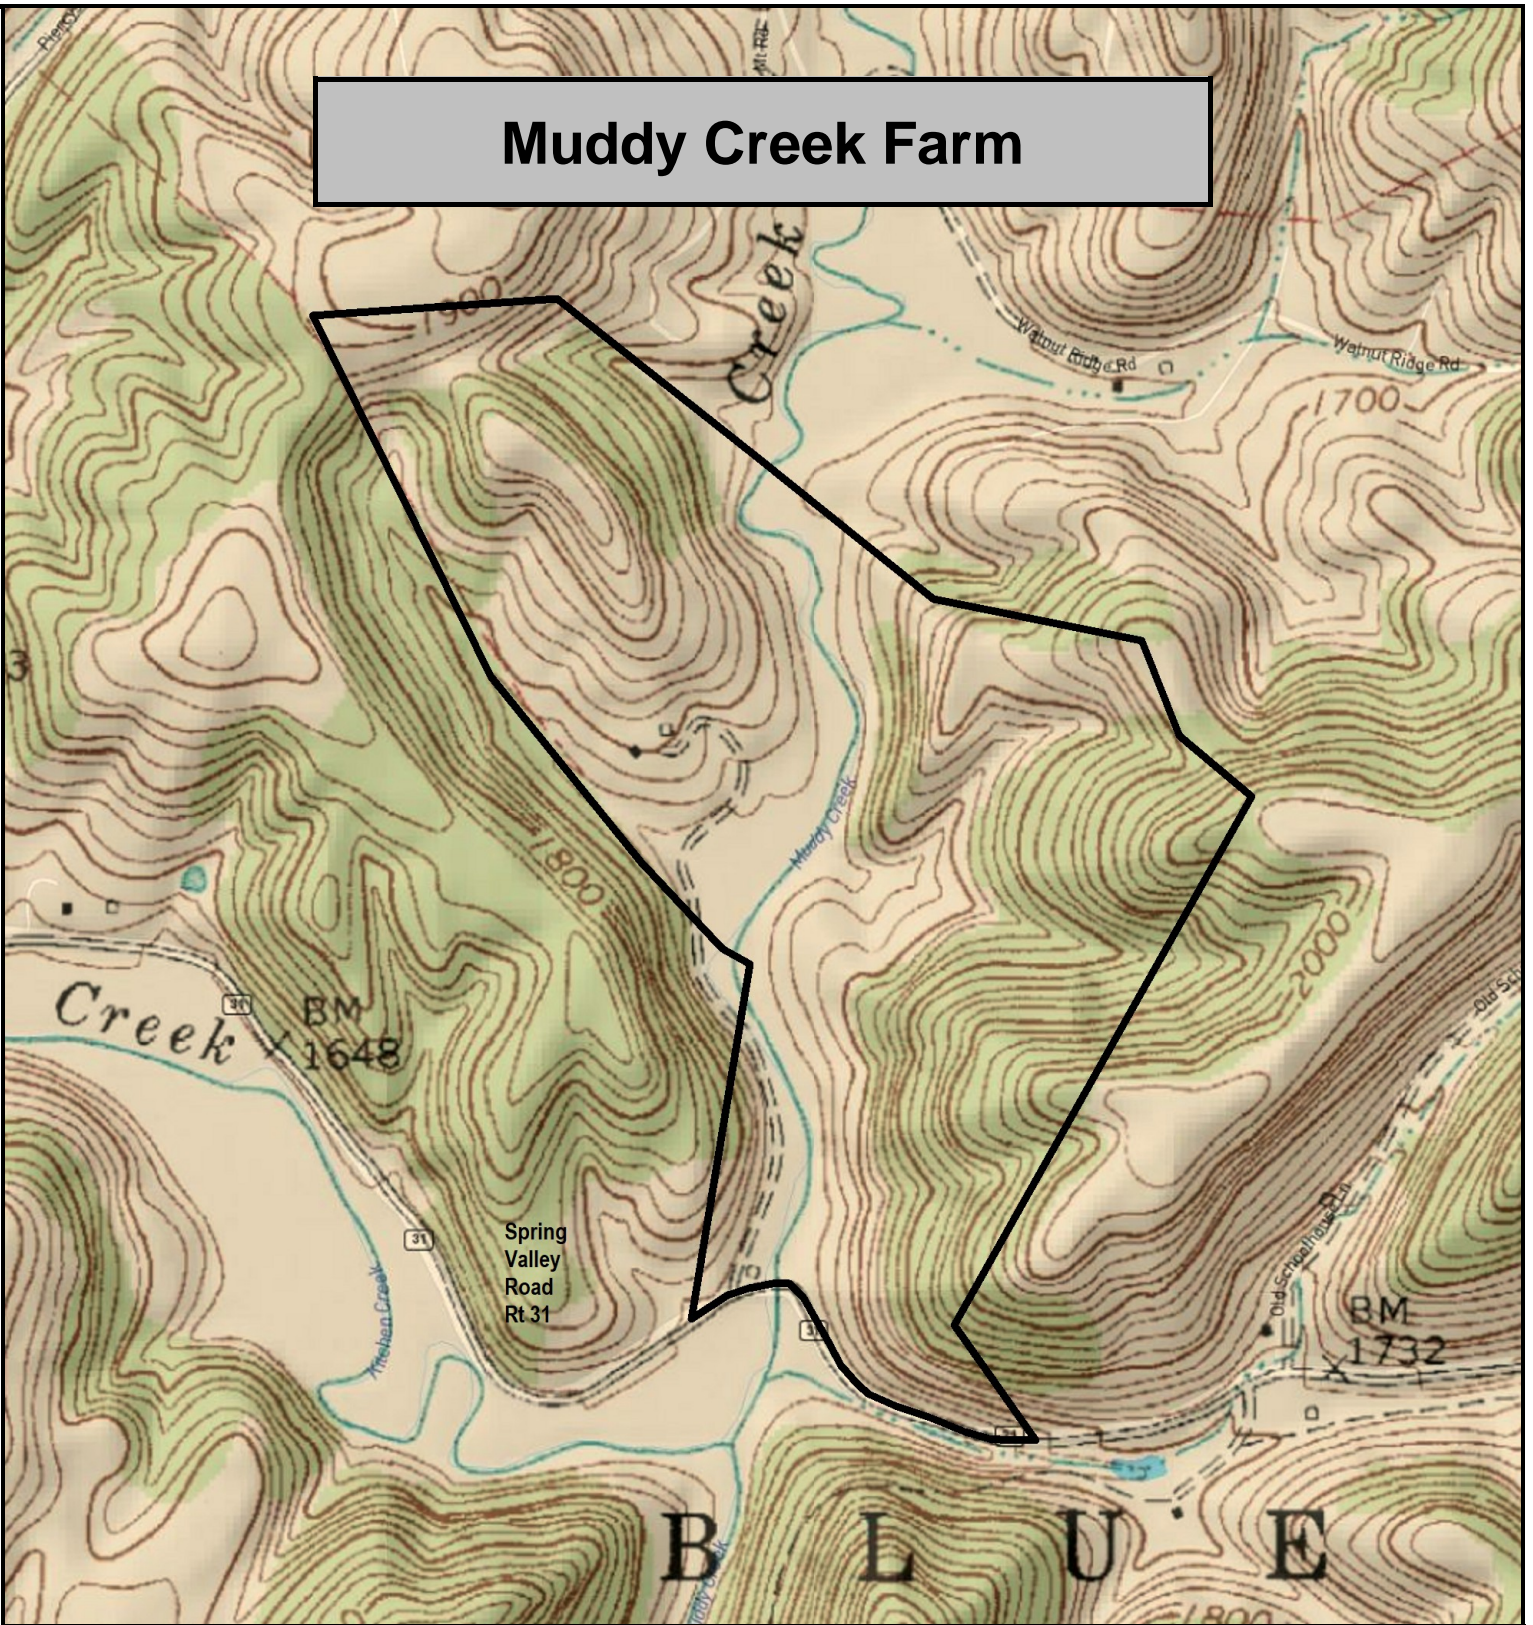

Muddy Creek Farm

Muddy Creek Farm, Greenbrier County, WV
TOPOGRAPHIC MAP
Elevation Range: 1633' - 2000' +/-
Google Coordinates: LAT 37.815643 (N), LON -80.603246 (W)
This map is for general location purposes only.
Consult a licensed land surveyor for actual boundary location and acreage.