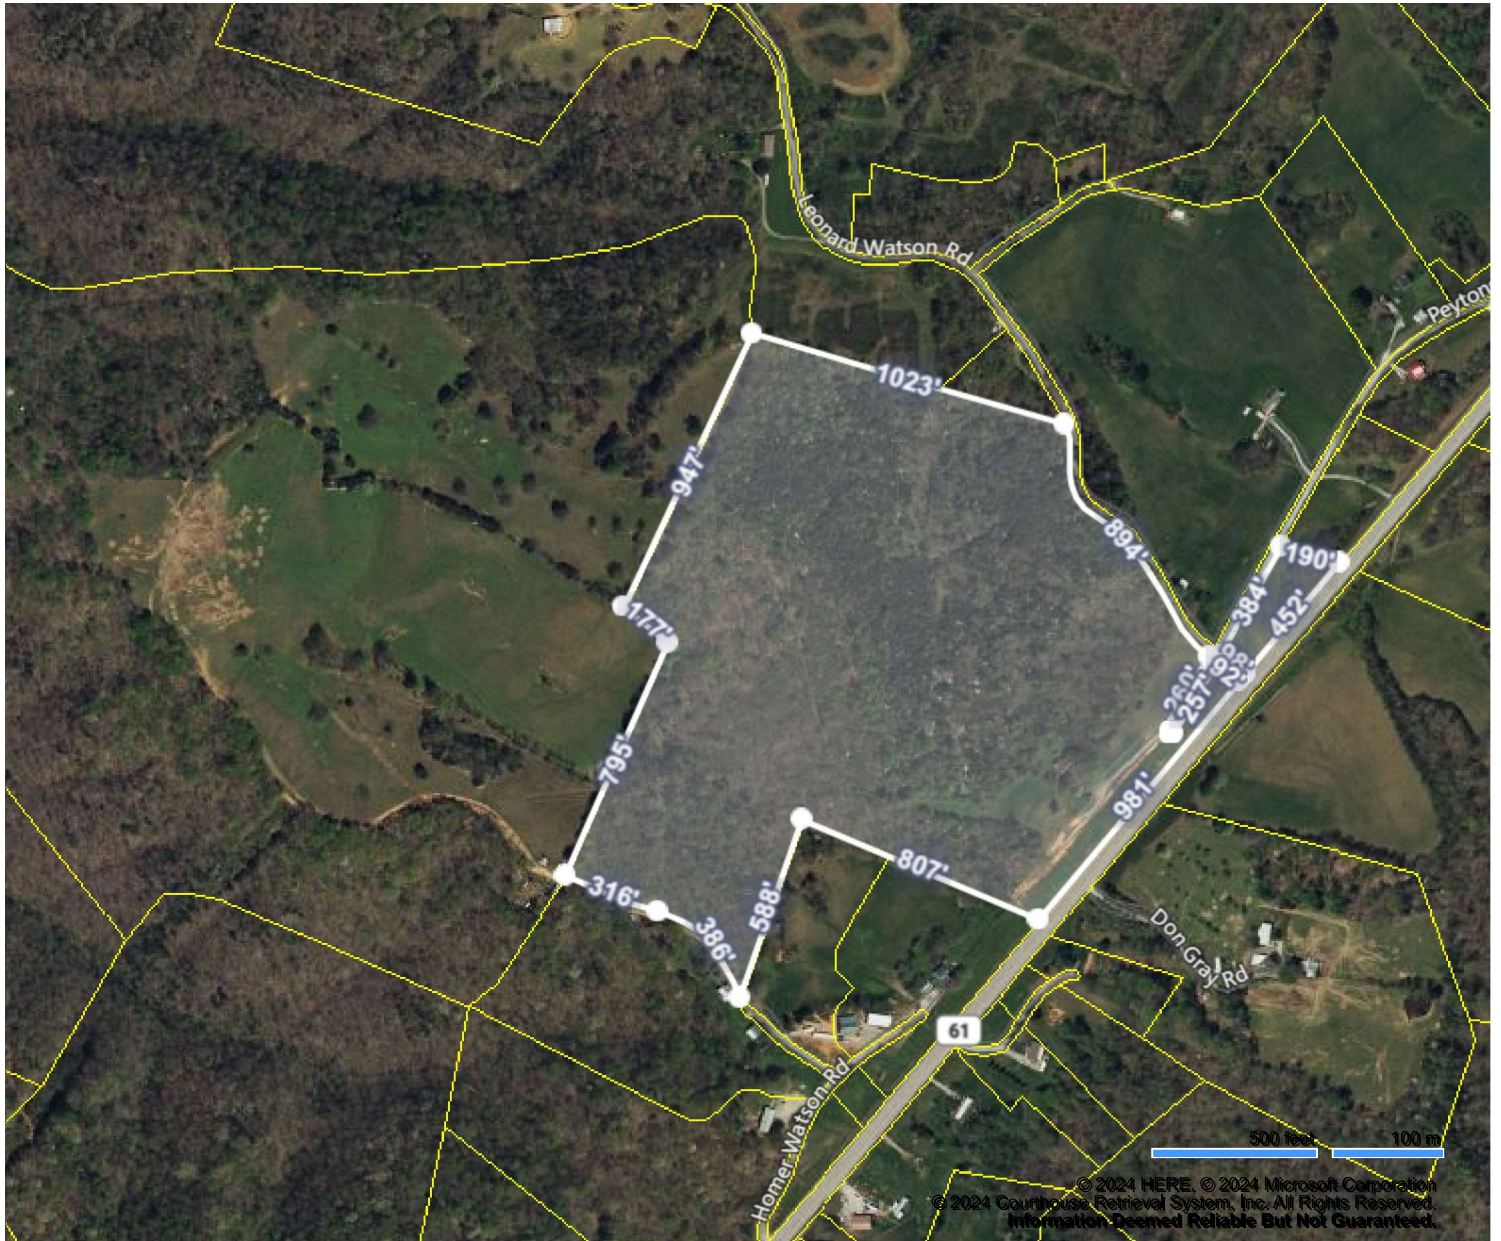

Bobbie A. Stone  
eXp Realty, LLC  
864-484-7027  
bobbiestonerealtor@gmail.com

Map for Parcel Address: 10827 Celina Rd Burkesville, KY 42717 Parcel ID: 060-00-00-062.00

© 2024 Courthouse Retrieval System, Inc. All Rights Reserved.  
Information Deemed Reliable But Not Guaranteed.