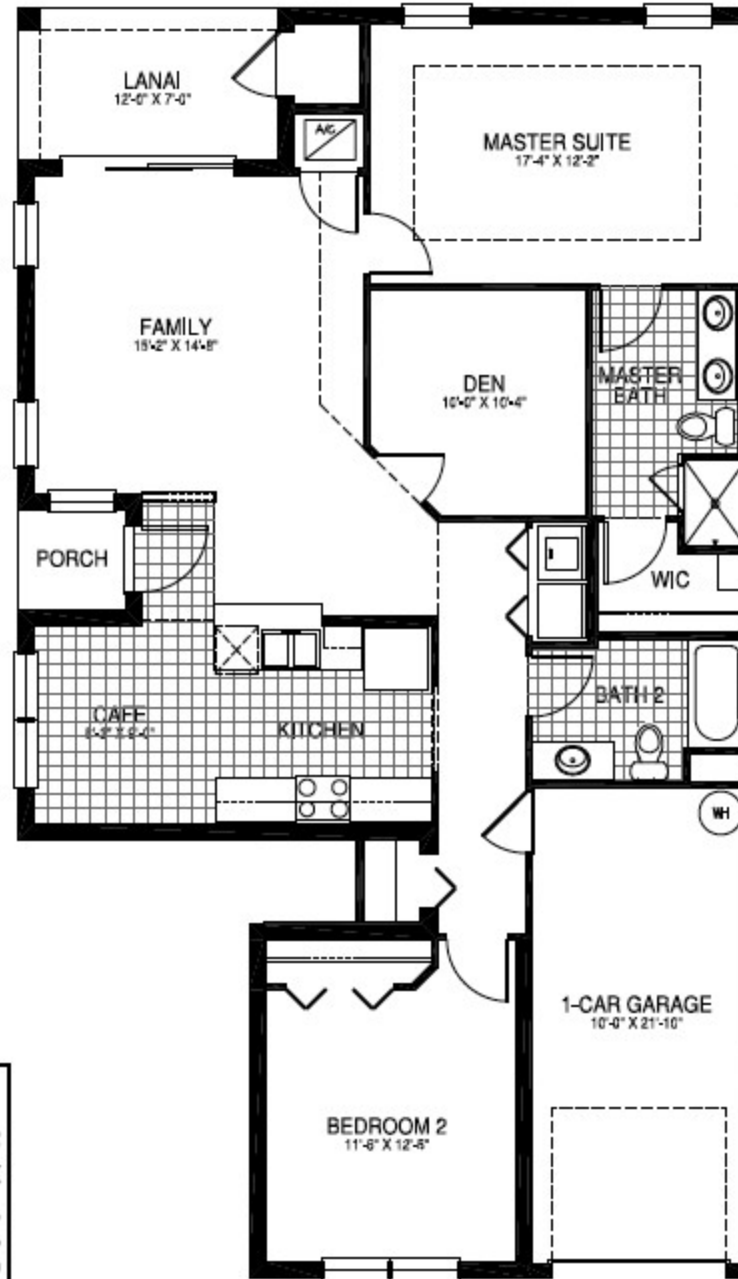

CAPRI

1 Story, 2 Bedroom, 2 Baths, Den, 1 Car Garage

Capri

2 Bedrooms, Den, 2 Baths	
1 Car Garage	
Total A/C Sq.Ft.	1,402
Covered Lanai	84
Storage	17
Covered Entry	23
Garage	233
Total Sq. Ft.	1,759