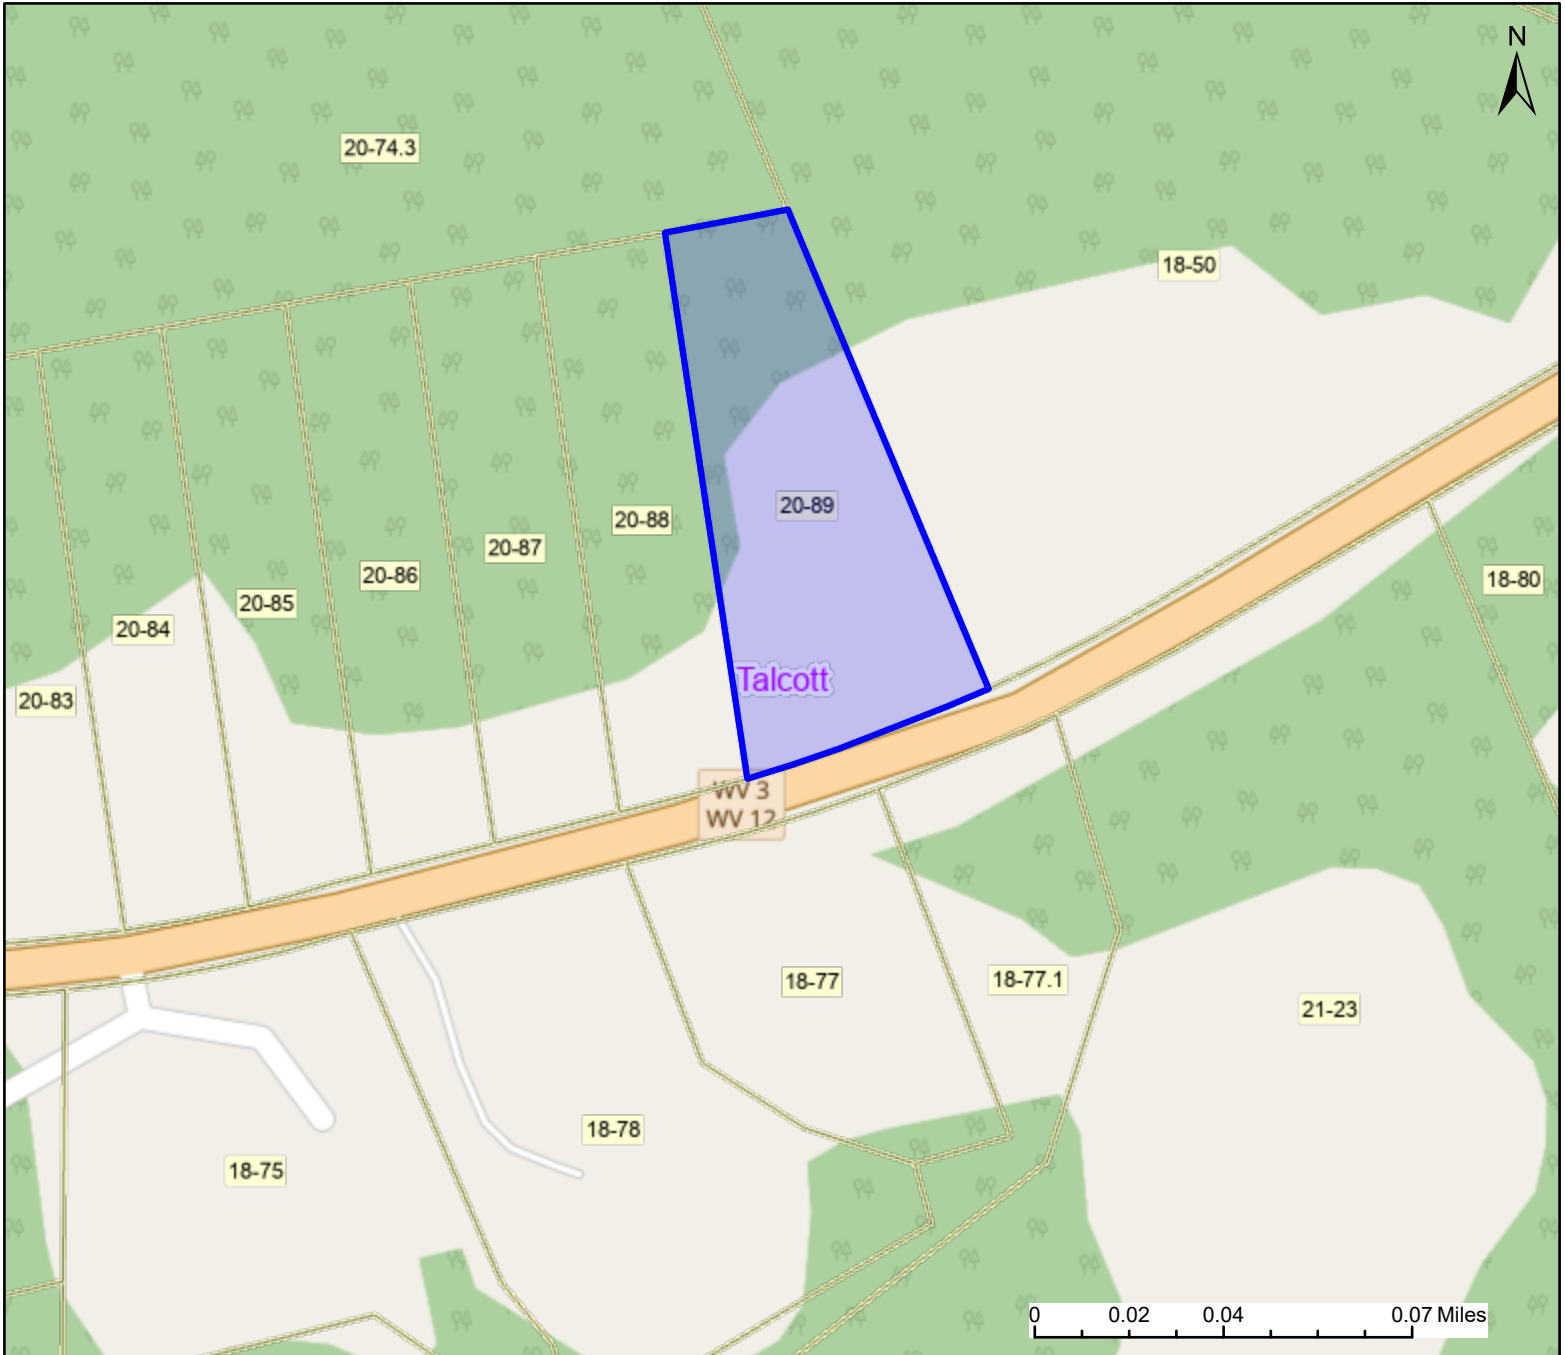

Wines Property at Hilldale

Legend

District

 Districts

Parcel

 WVParcels

User Notes:

ESI Aerial Map

Map created on April 9, 2024

Owner(s):

SIMMONS KENNETH W & KENNETH II

Address:

1927 ST RT 3 & 12 HINTON 25951

Class Type:

Residential

Legal Description:

CONS: 20/89 & 20/90; TALCOTT