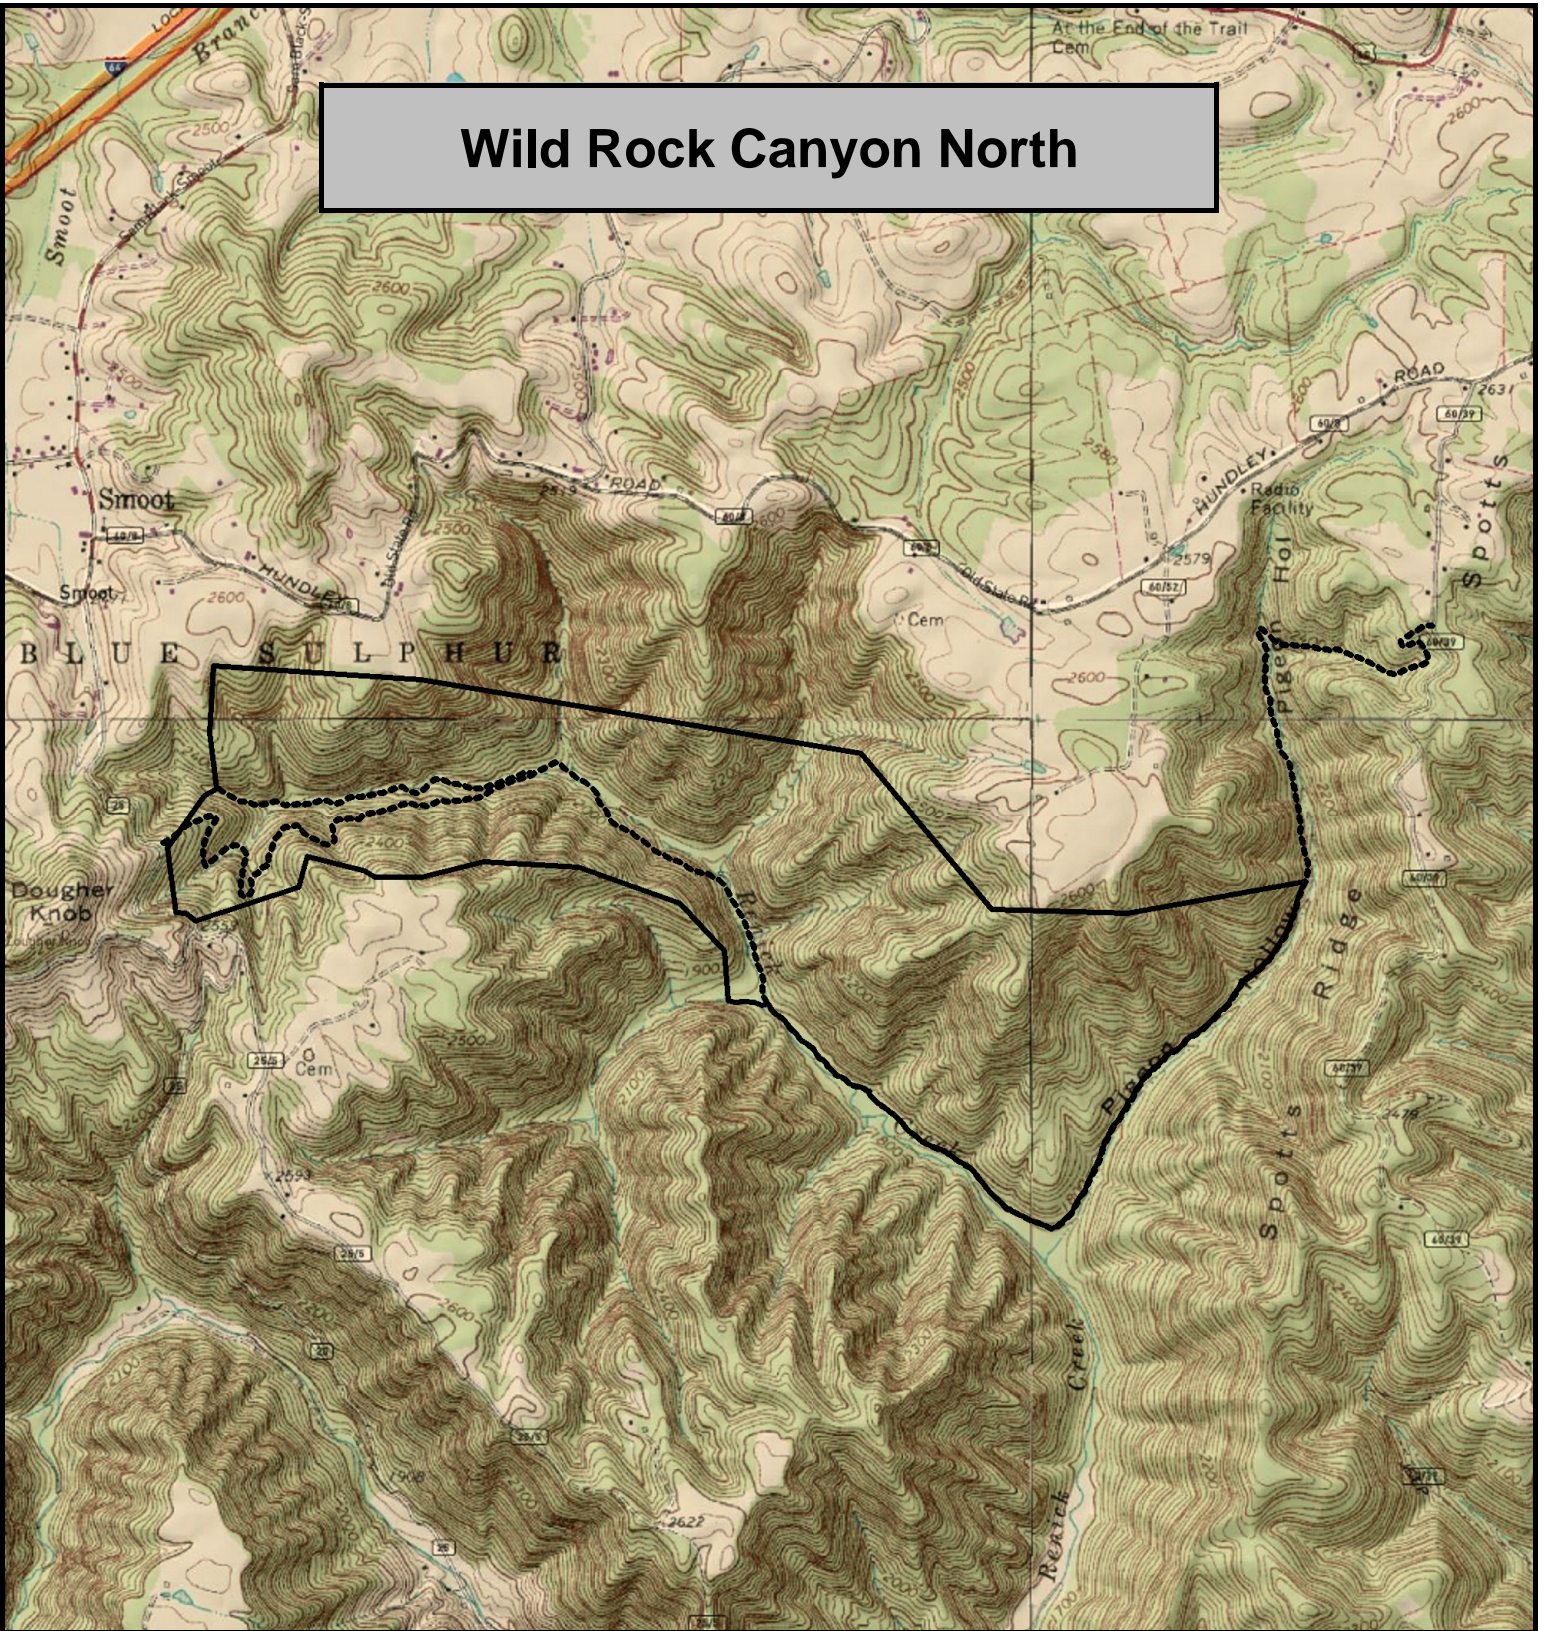

Wild Rock Canyon North

Wild Rock Canyon North, Greenbrier County, WV
TOPOGRAPHIC MAP
Elevation Range: 1787' - 2566' +/-
Google Coordinates: LAT 37.877750 (N), LON -80.610363 (W)
This map is for general location purposes only. Consult a licensed land
surveyor for actual boundary location and acreage.

----- Roads/trails of various condition
_____ Approximate boundary