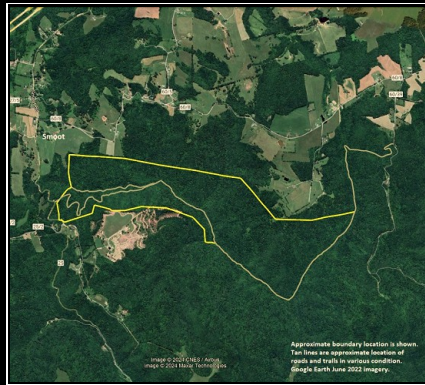

Wild Rock Canyon North

Wild Rock Canyon North, Greenbrier County, WV
TOPOGRAPHIC MAP
Elevation Range: 1787' - 2566' +/-
Google Coordinates: LAT 37.877750 (N), LON -80.610363 (W)
This map is for general location purposes only. Consult a licensed land
surveyor for actual boundary location and acreage.

----- Roads/trails of various condition
_____ Approximate boundary