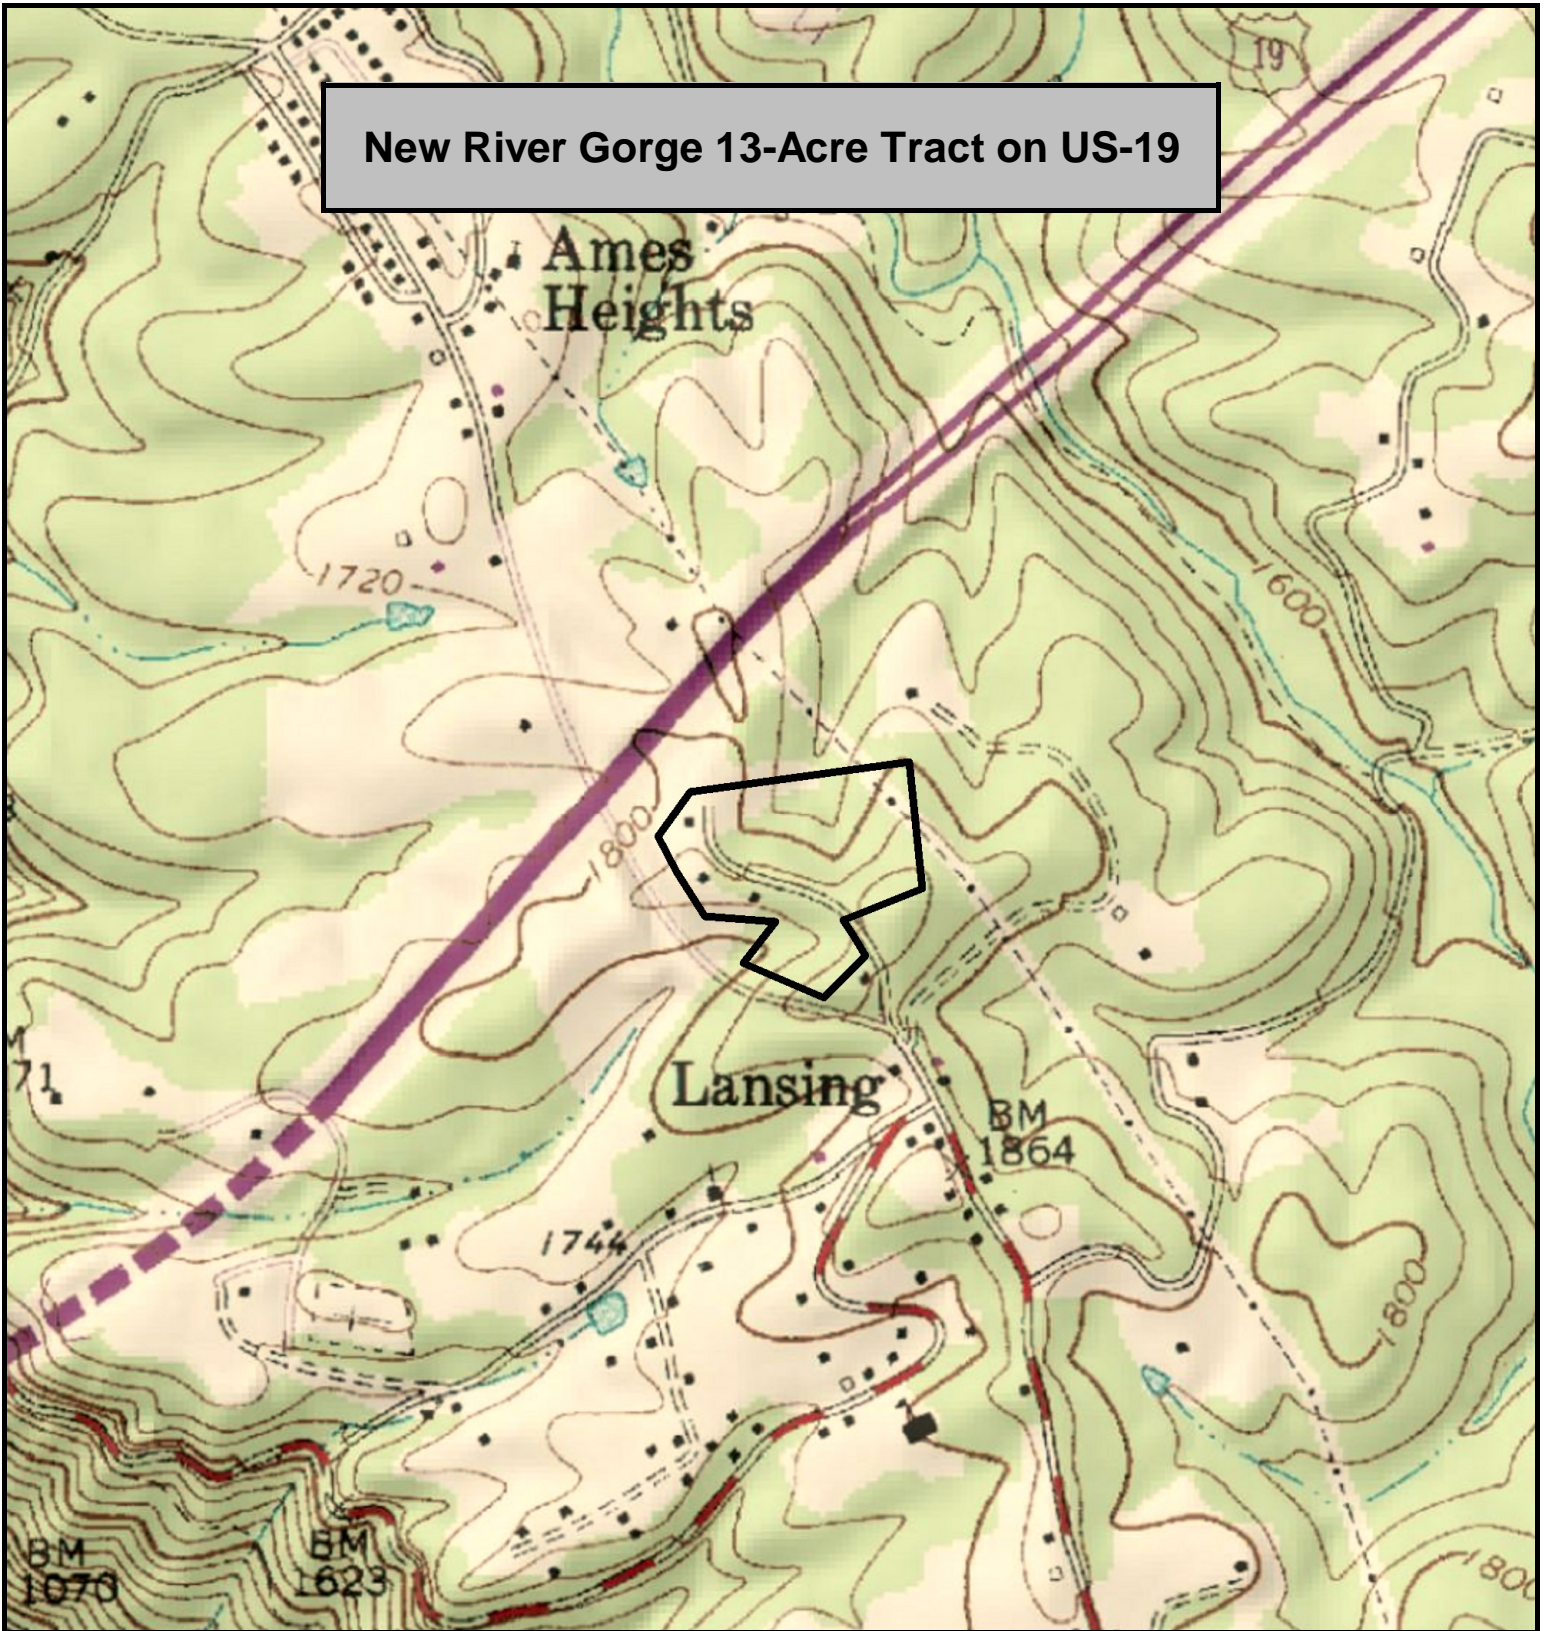

New River Gorge 13-Acre Tract on US-19

New River Gorge 13-Acre Tract on US-19, Near Fayetteville, Fayette County, WV

TOPOGRAPHIC MAP

Elevation Range: 1756' - 1898' +/-

Google Coordinates: LAT 38.076064 (N), LON -81.069068 (W)

This map is for general location purposes only.

Consult a licensed land surveyor for actual boundary location and acreage.

FOR TOPO MAP

SCALE 1:9600

1 INCH = 800 FT.