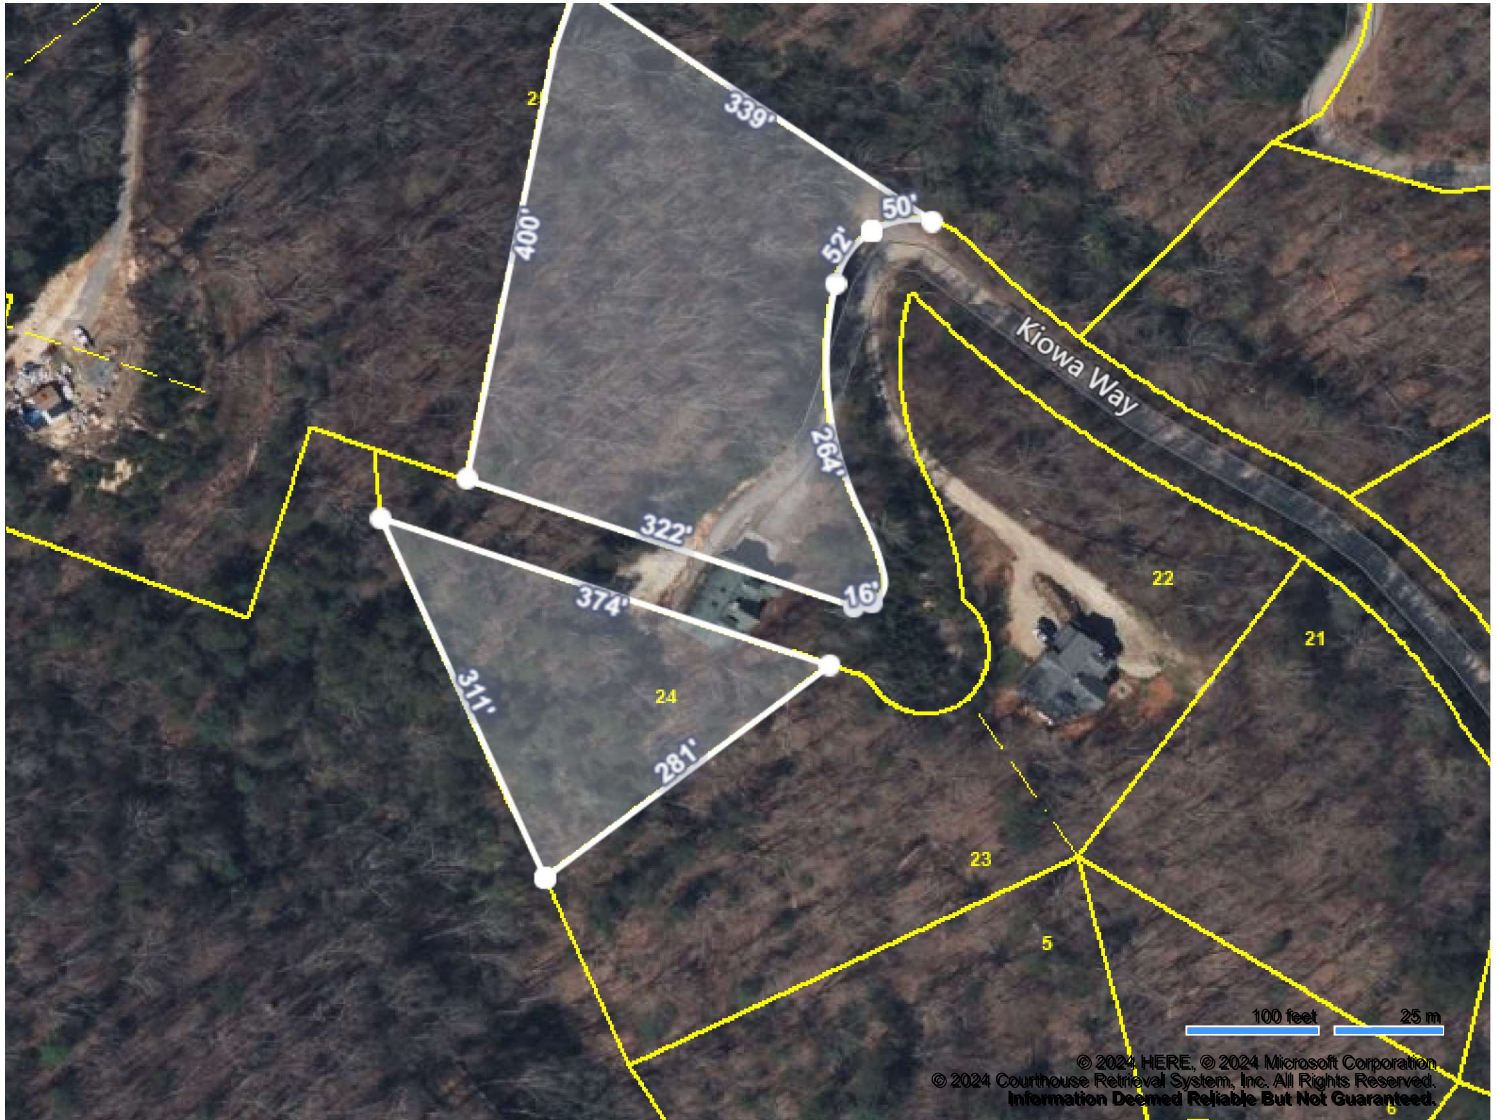

Donna & Don Fabrikant  
Country Living Realty  
423-237-3856  
Donnafab@outlook.com

Map for Parcel Address: 220 Kiowa Way Del Rio, TN 37727 Parcel ID: 059 001.25

© 2024 Courthouse Retrieval System, Inc. All Rights Reserved.  
Information Deemed Reliable But Not Guaranteed.