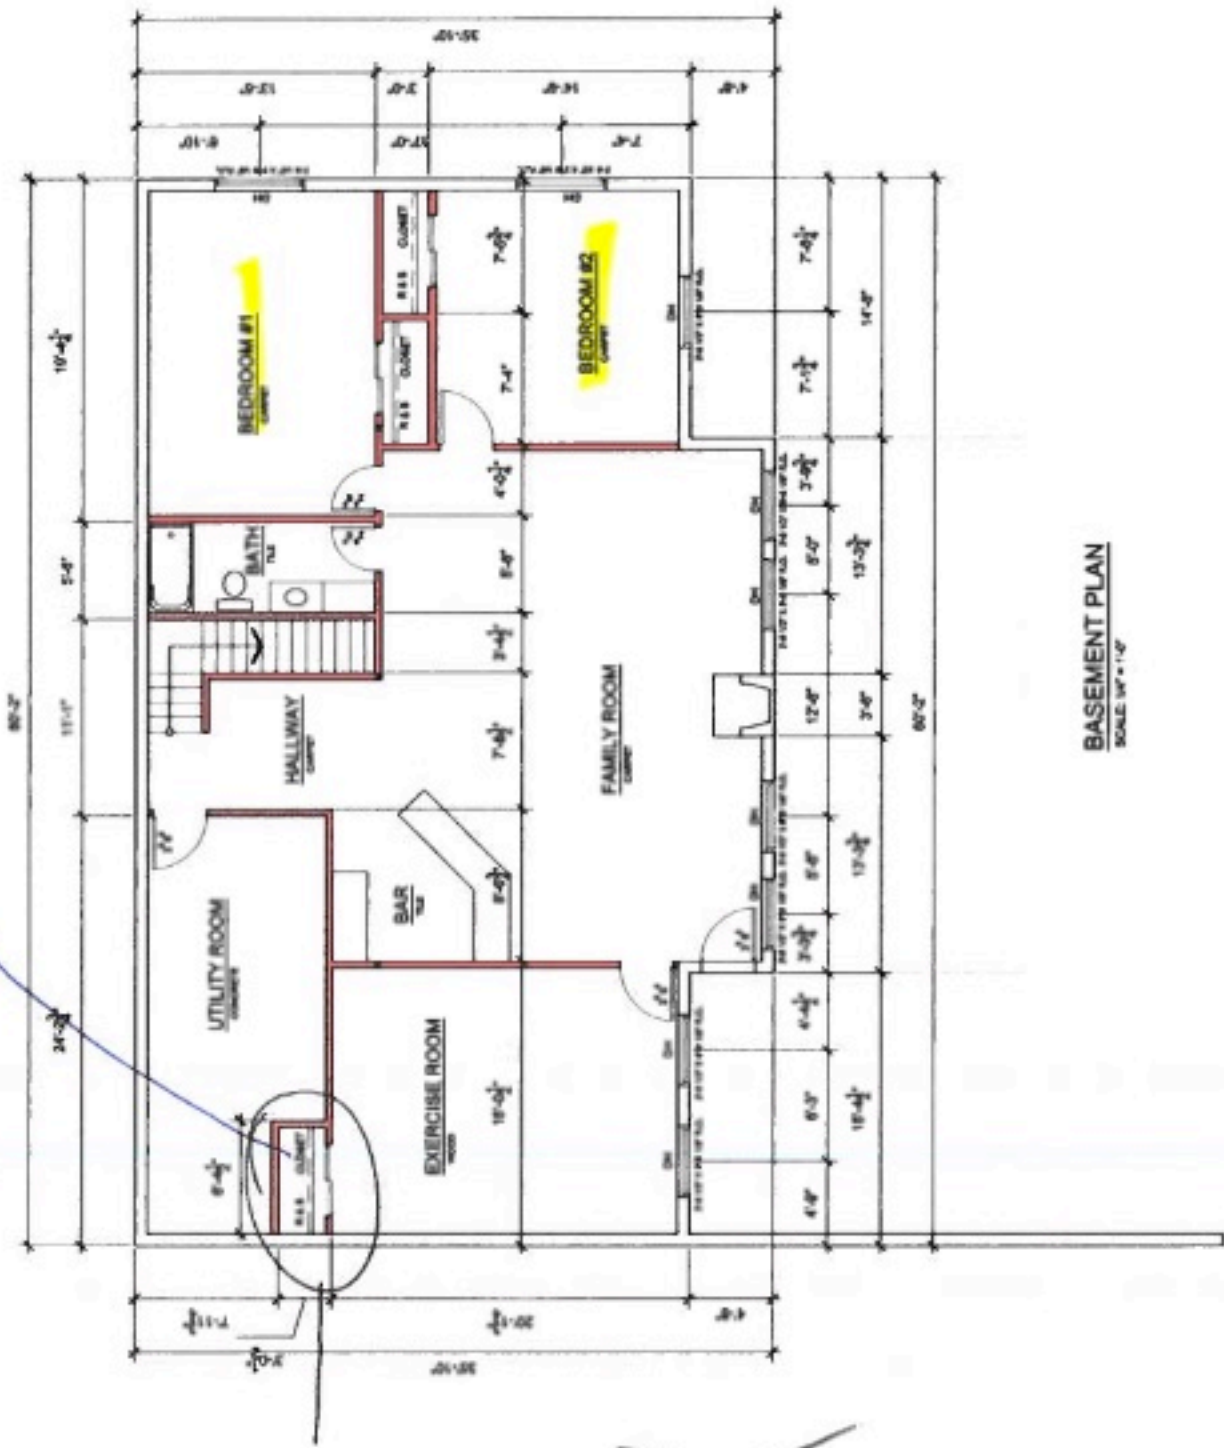

closet

BASEMENT PLAN
SCALE 1/4" = 1'-0"

THERE WILL
BE NO
CLOSET

4-12-10

R. R. R. R.