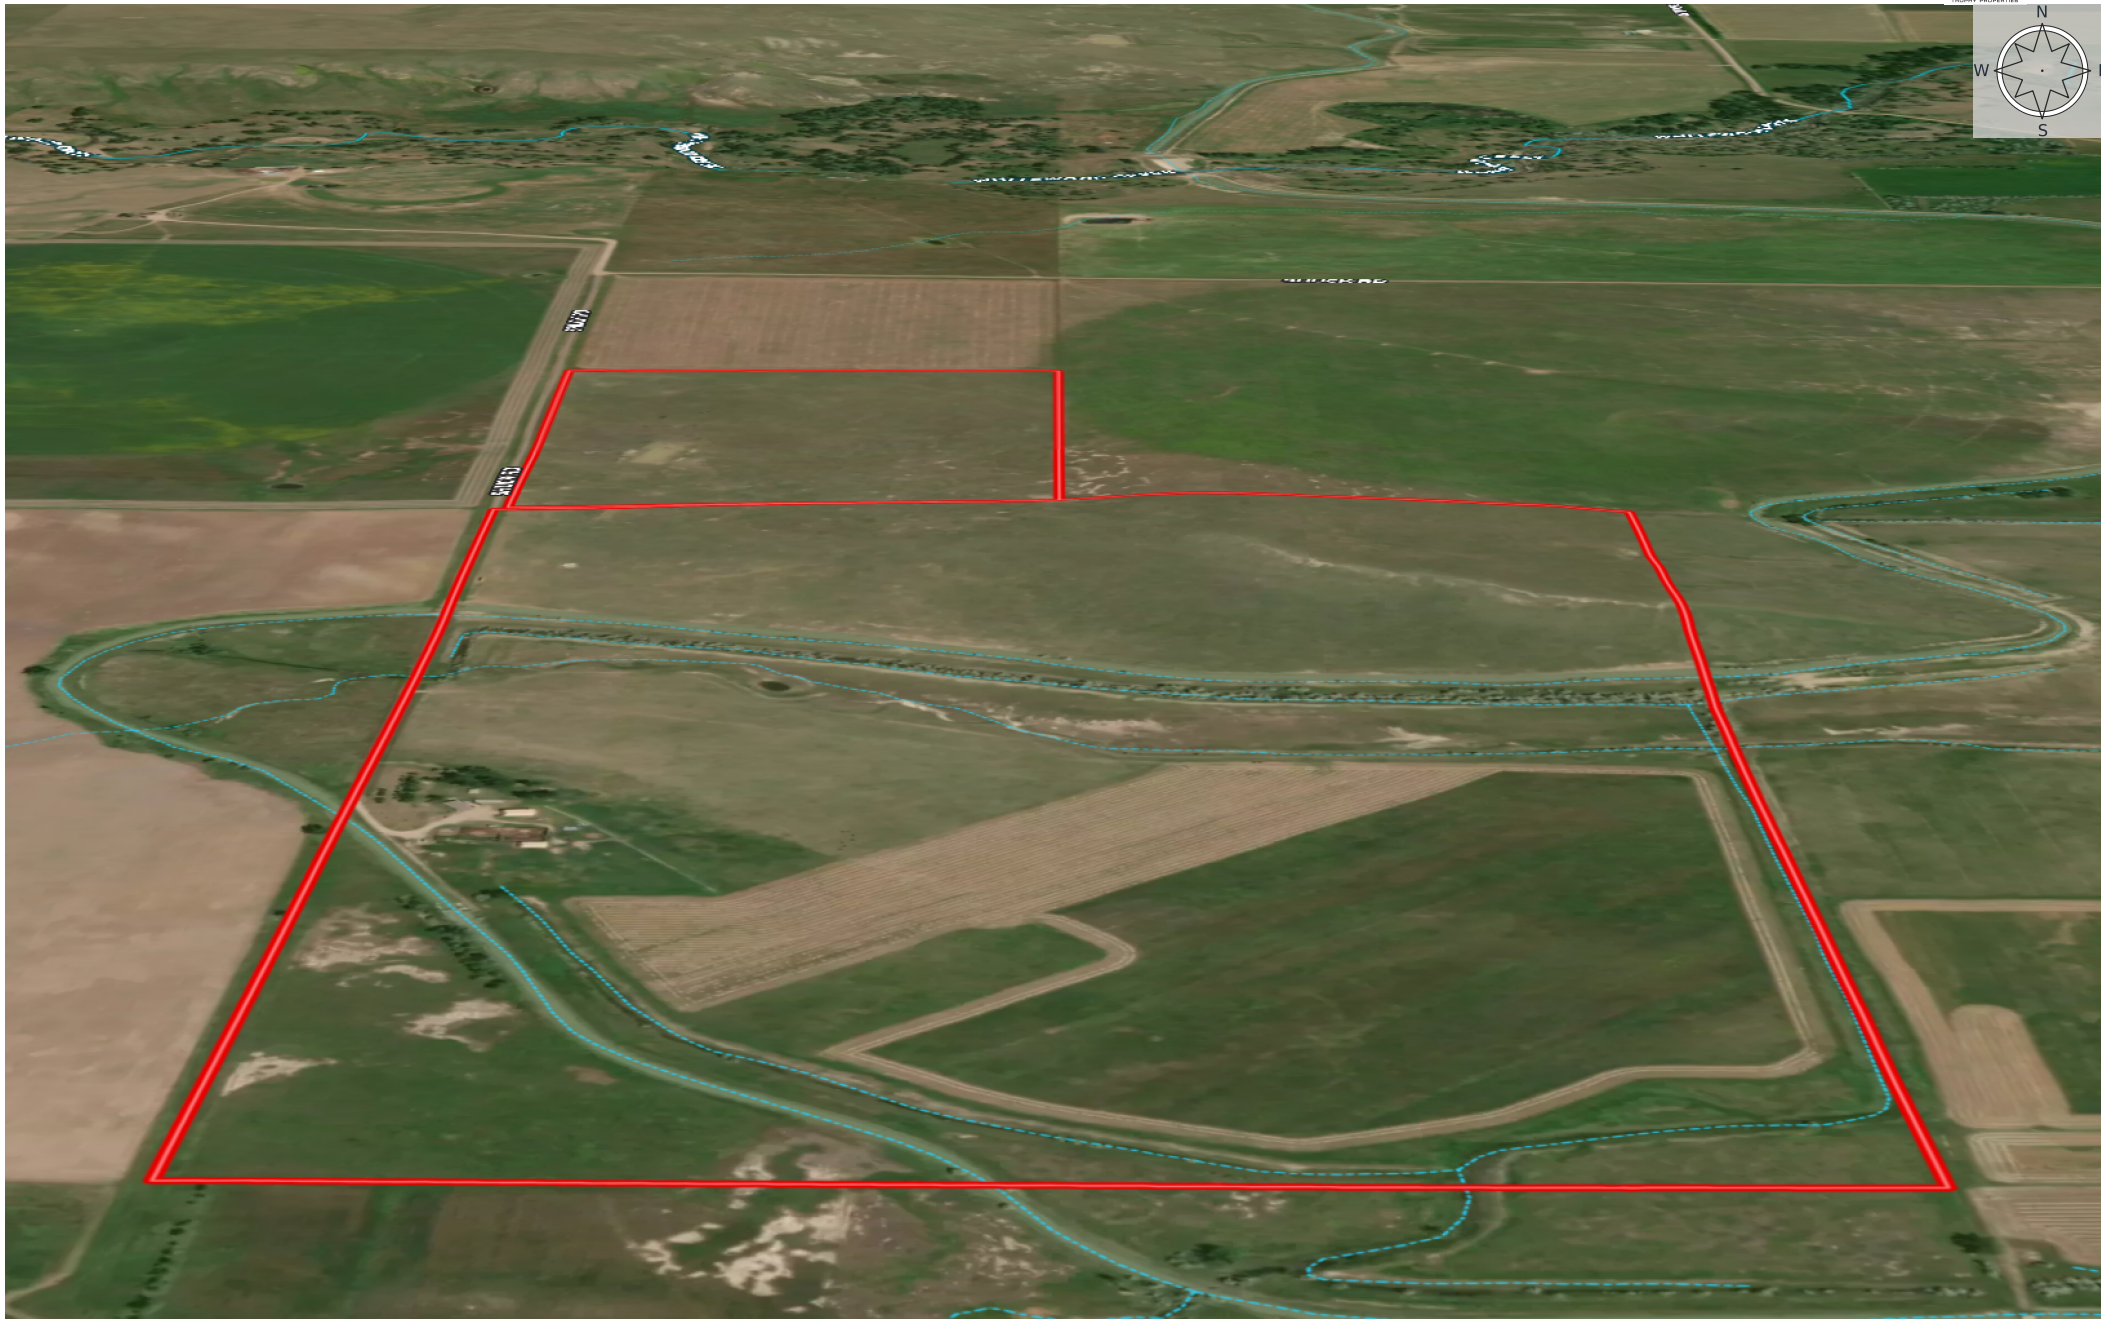

# Lee property

Meade County, South Dakota, 263 AC +/-

- Boundary
- Stream, Intermittent
- River/Creek
- Water Body