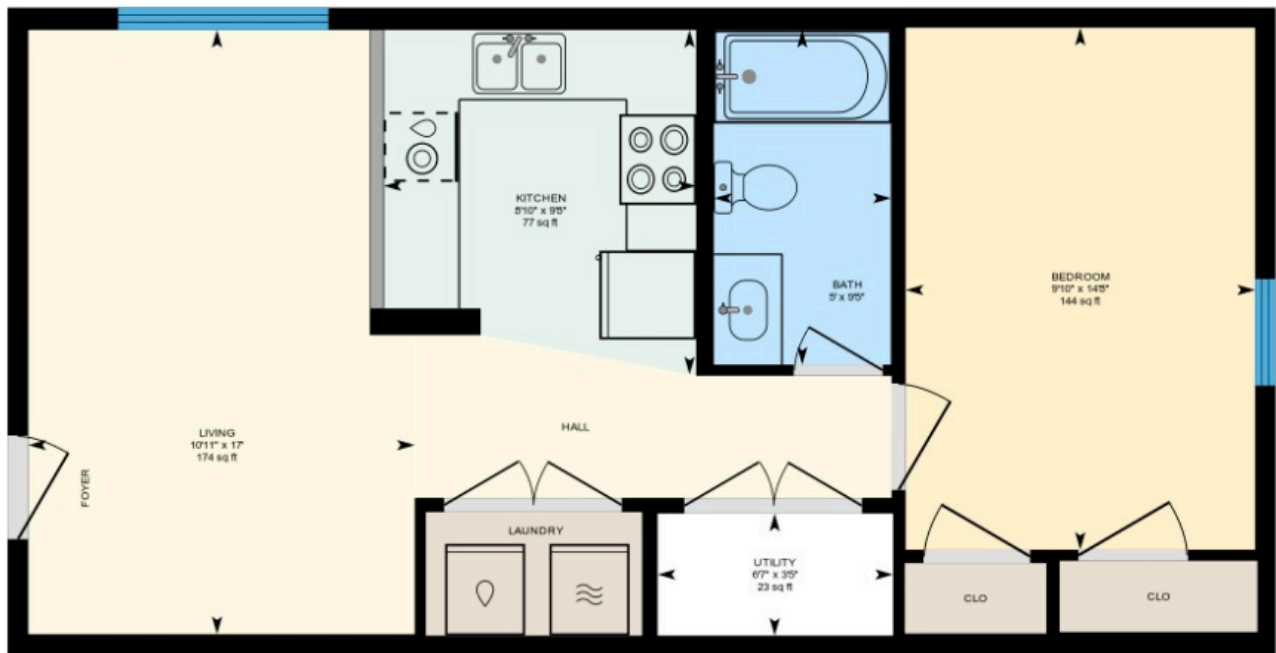

B-601 Russell St, Starkville, MS

Main Floor Finished Area 622.59 sq ft
Unfinished Area 26.87 sq ft

PREPARED: 2024/07/11

White regions are excluded from total floor area in IGUIDE floor plans. All room dimensions and floor areas must be considered approximate and are subject to independent verification.