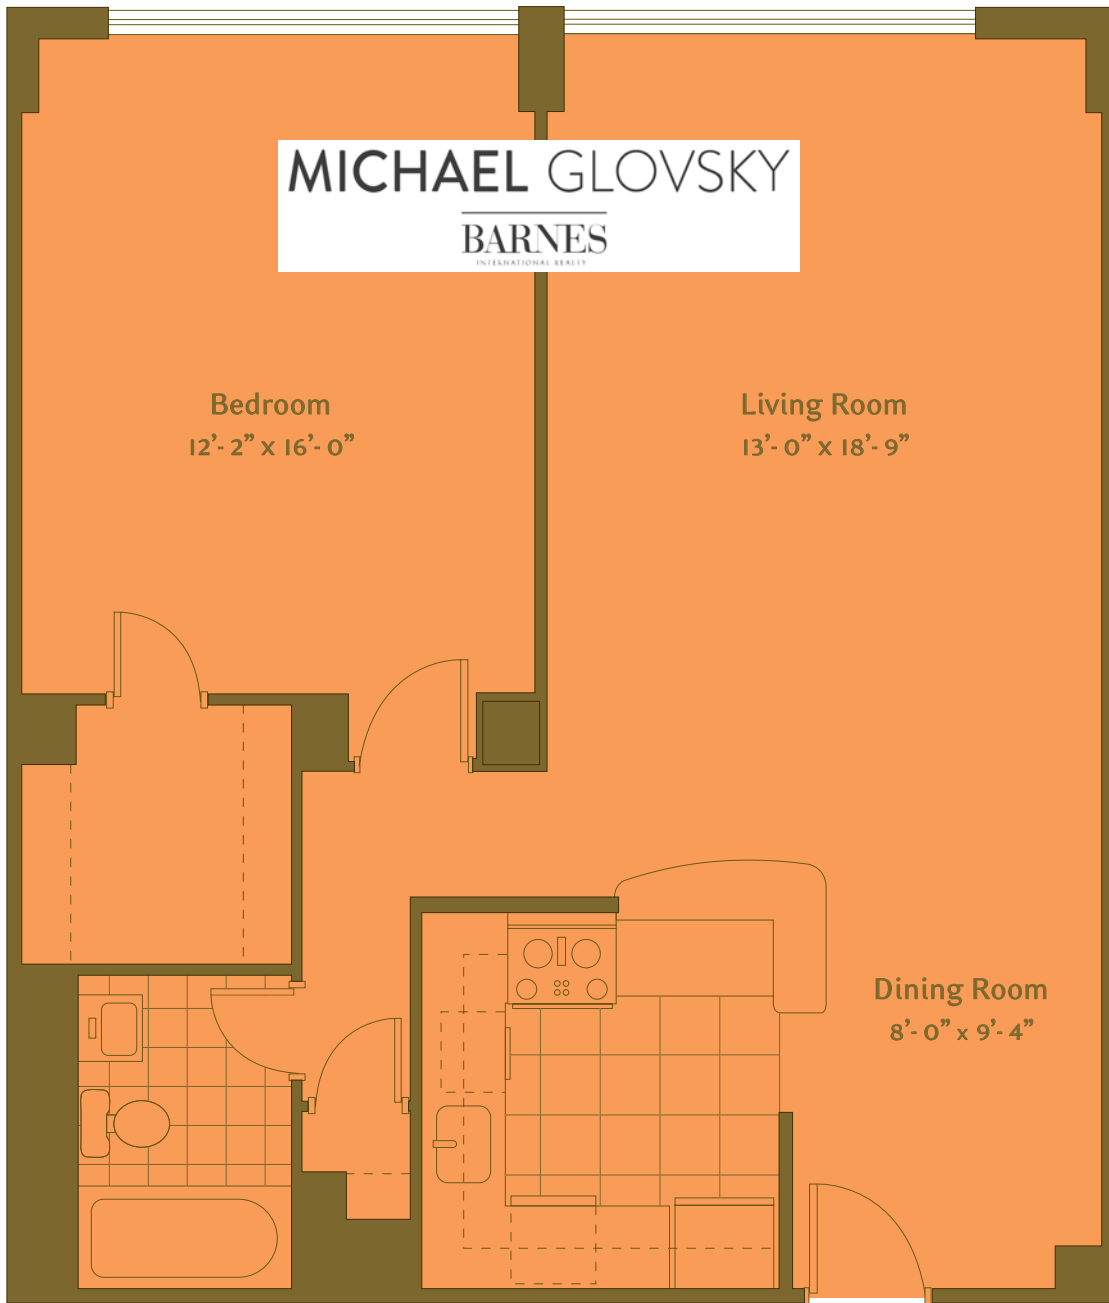

LENOX B

1 Bedroom | 1 Bath

SOUTH TOWER

737-876 total interior sq ft*

1500 Bay Road Miami Beach, Florida 33139 | Listed by **BARNES Miami** T 305 / 990.1678 www.BARNES-Miami.com

*All dimensions are approximate and square feet may vary per individual plan.