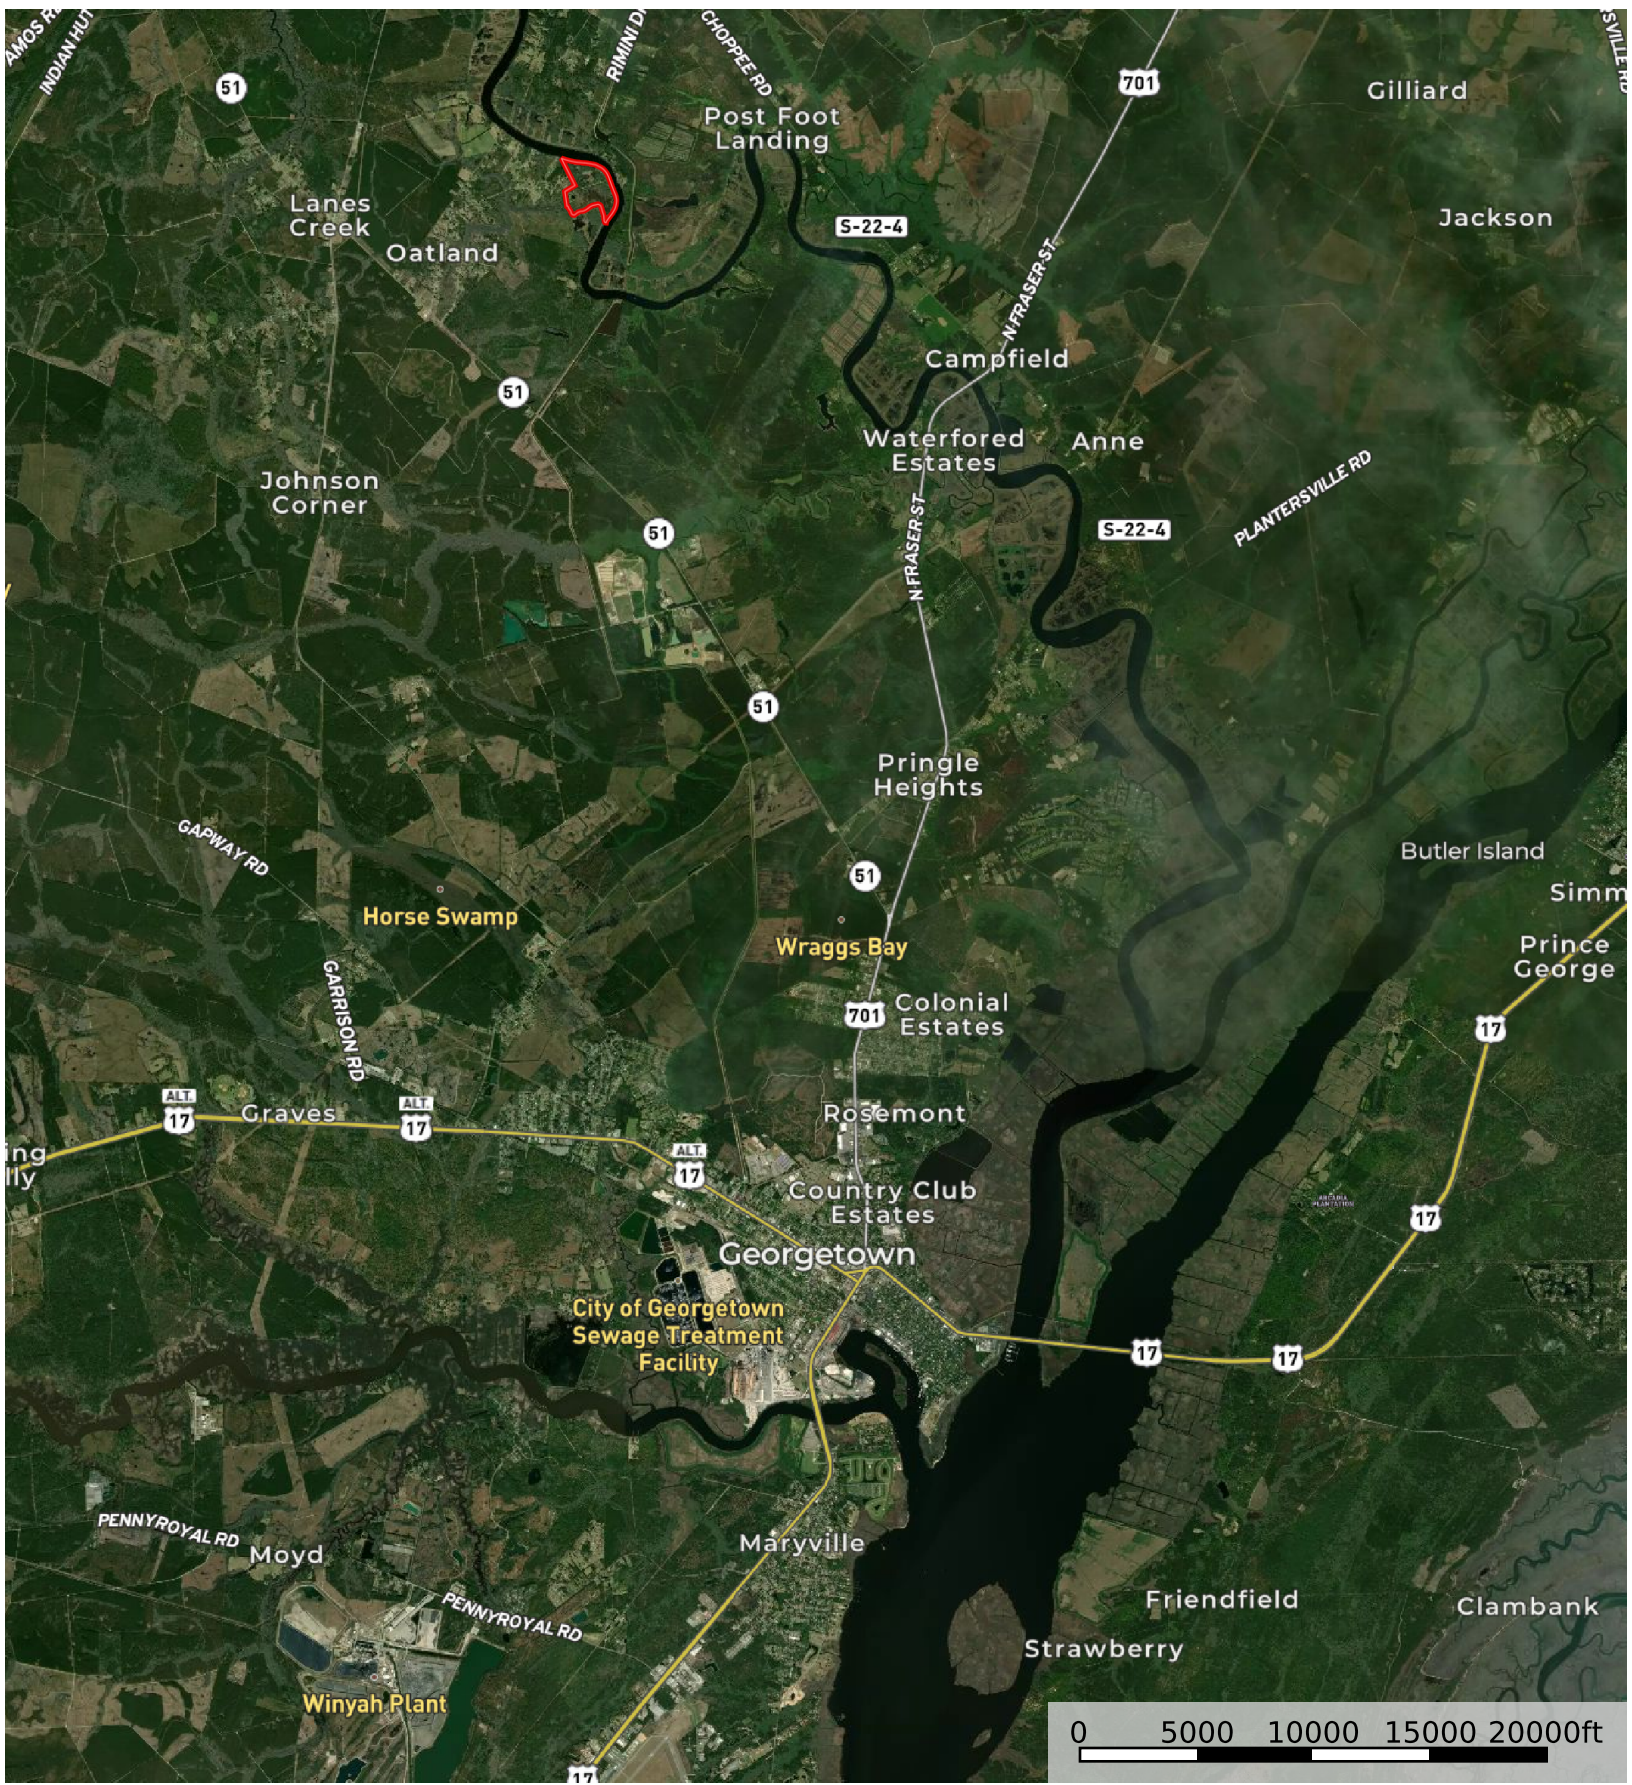

Oatland Plantation

Georgetown County, South Carolina, 93.3 AC +/-

Boundary