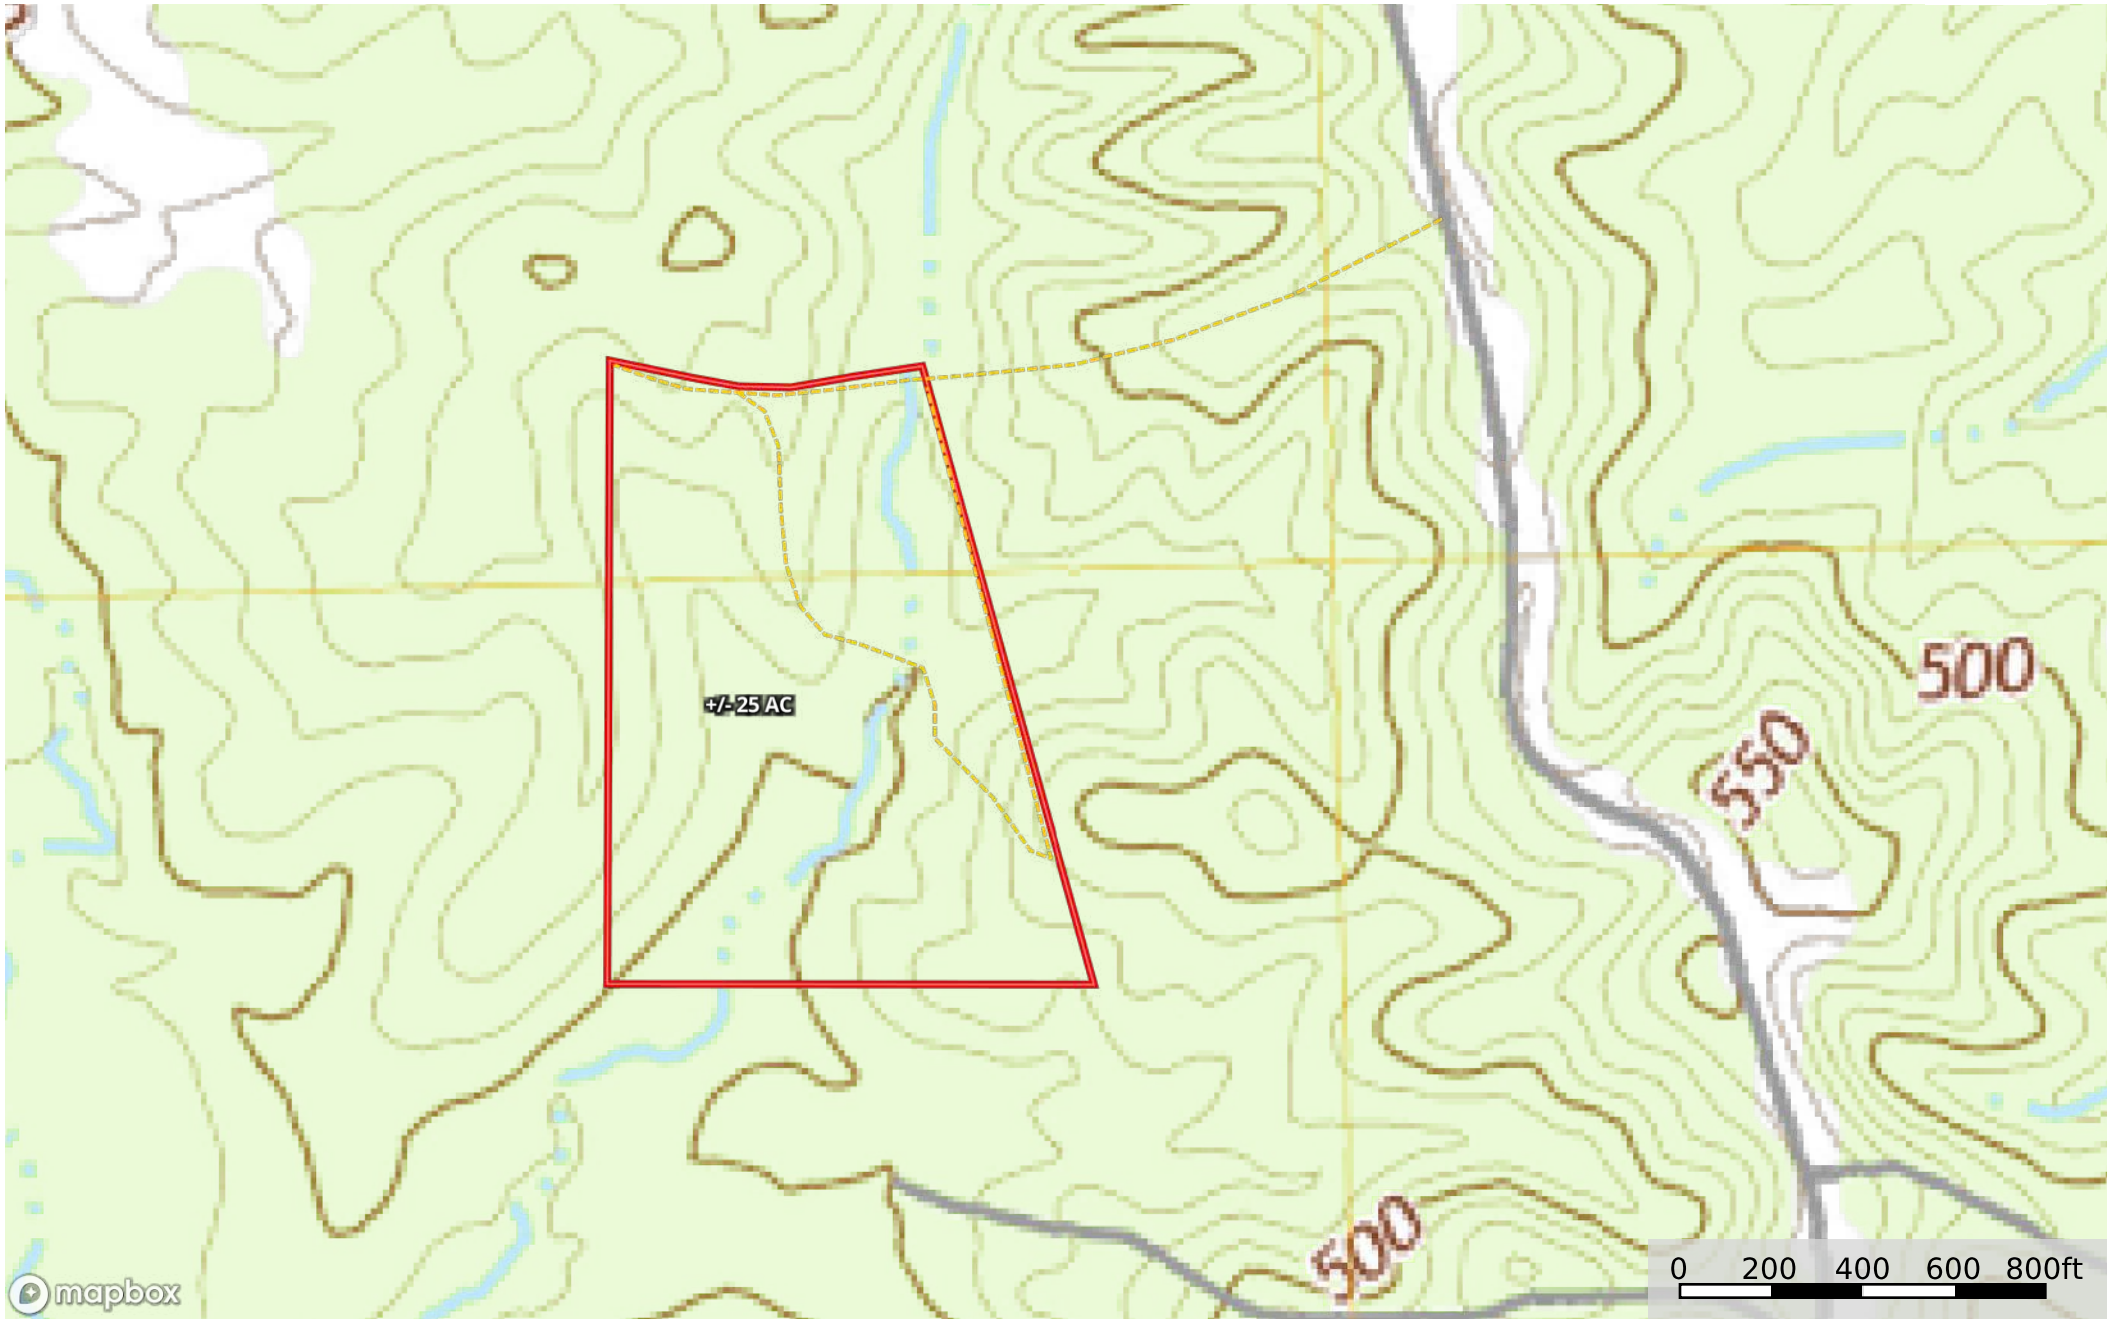

Rankin 25 Antioch Shiloh Rd

Rankin County, Mississippi, 25 AC +/-

mapbox

--- Road / Trail □ Boundary

Rankin 25 Antioch Shiloh Rd
Rankin County, Mississippi, 25 AC +/-

--- Road / Trail □ Boundary

Rankin 25 Antioch Shiloh Rd

Rankin County, Mississippi, 25 AC +/-

--- Road / Trail □ Boundary