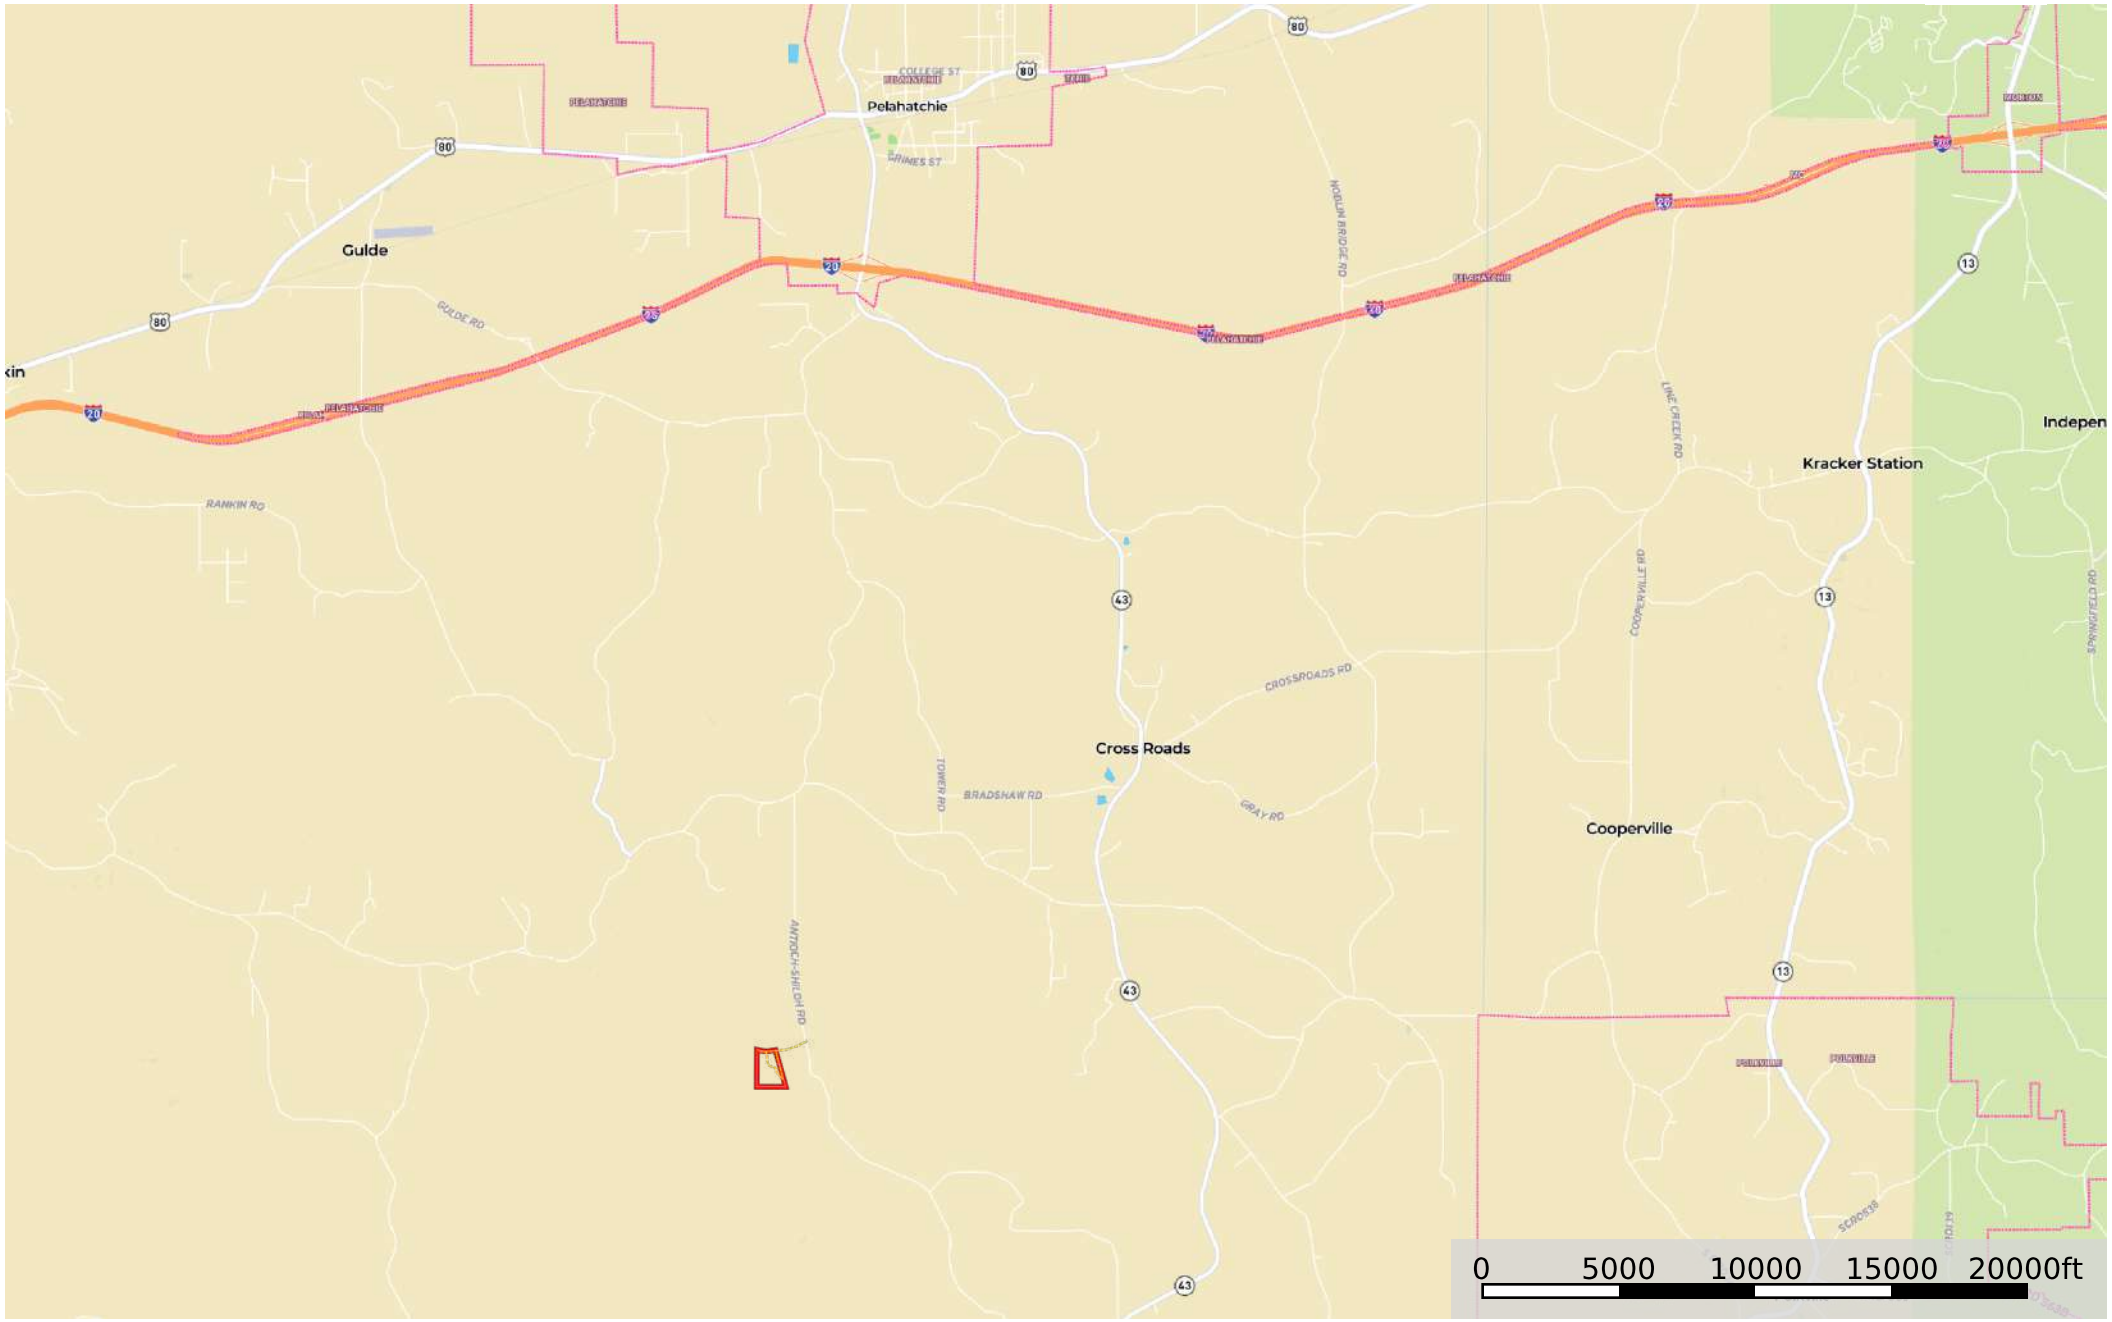

Rankin 25 Antioch Shiloh Rd

Rankin County, Mississippi, 25 AC +/-

mapbox

--- Road / Trail □ Boundary

Rankin 25 Antioch Shiloh Rd
Rankin County, Mississippi, 25 AC +/-

--- Road / Trail □ Boundary

Rankin 25 Antioch Shiloh Rd

Rankin County, Mississippi, 25 AC +/-

--- Road / Trail □ Boundary