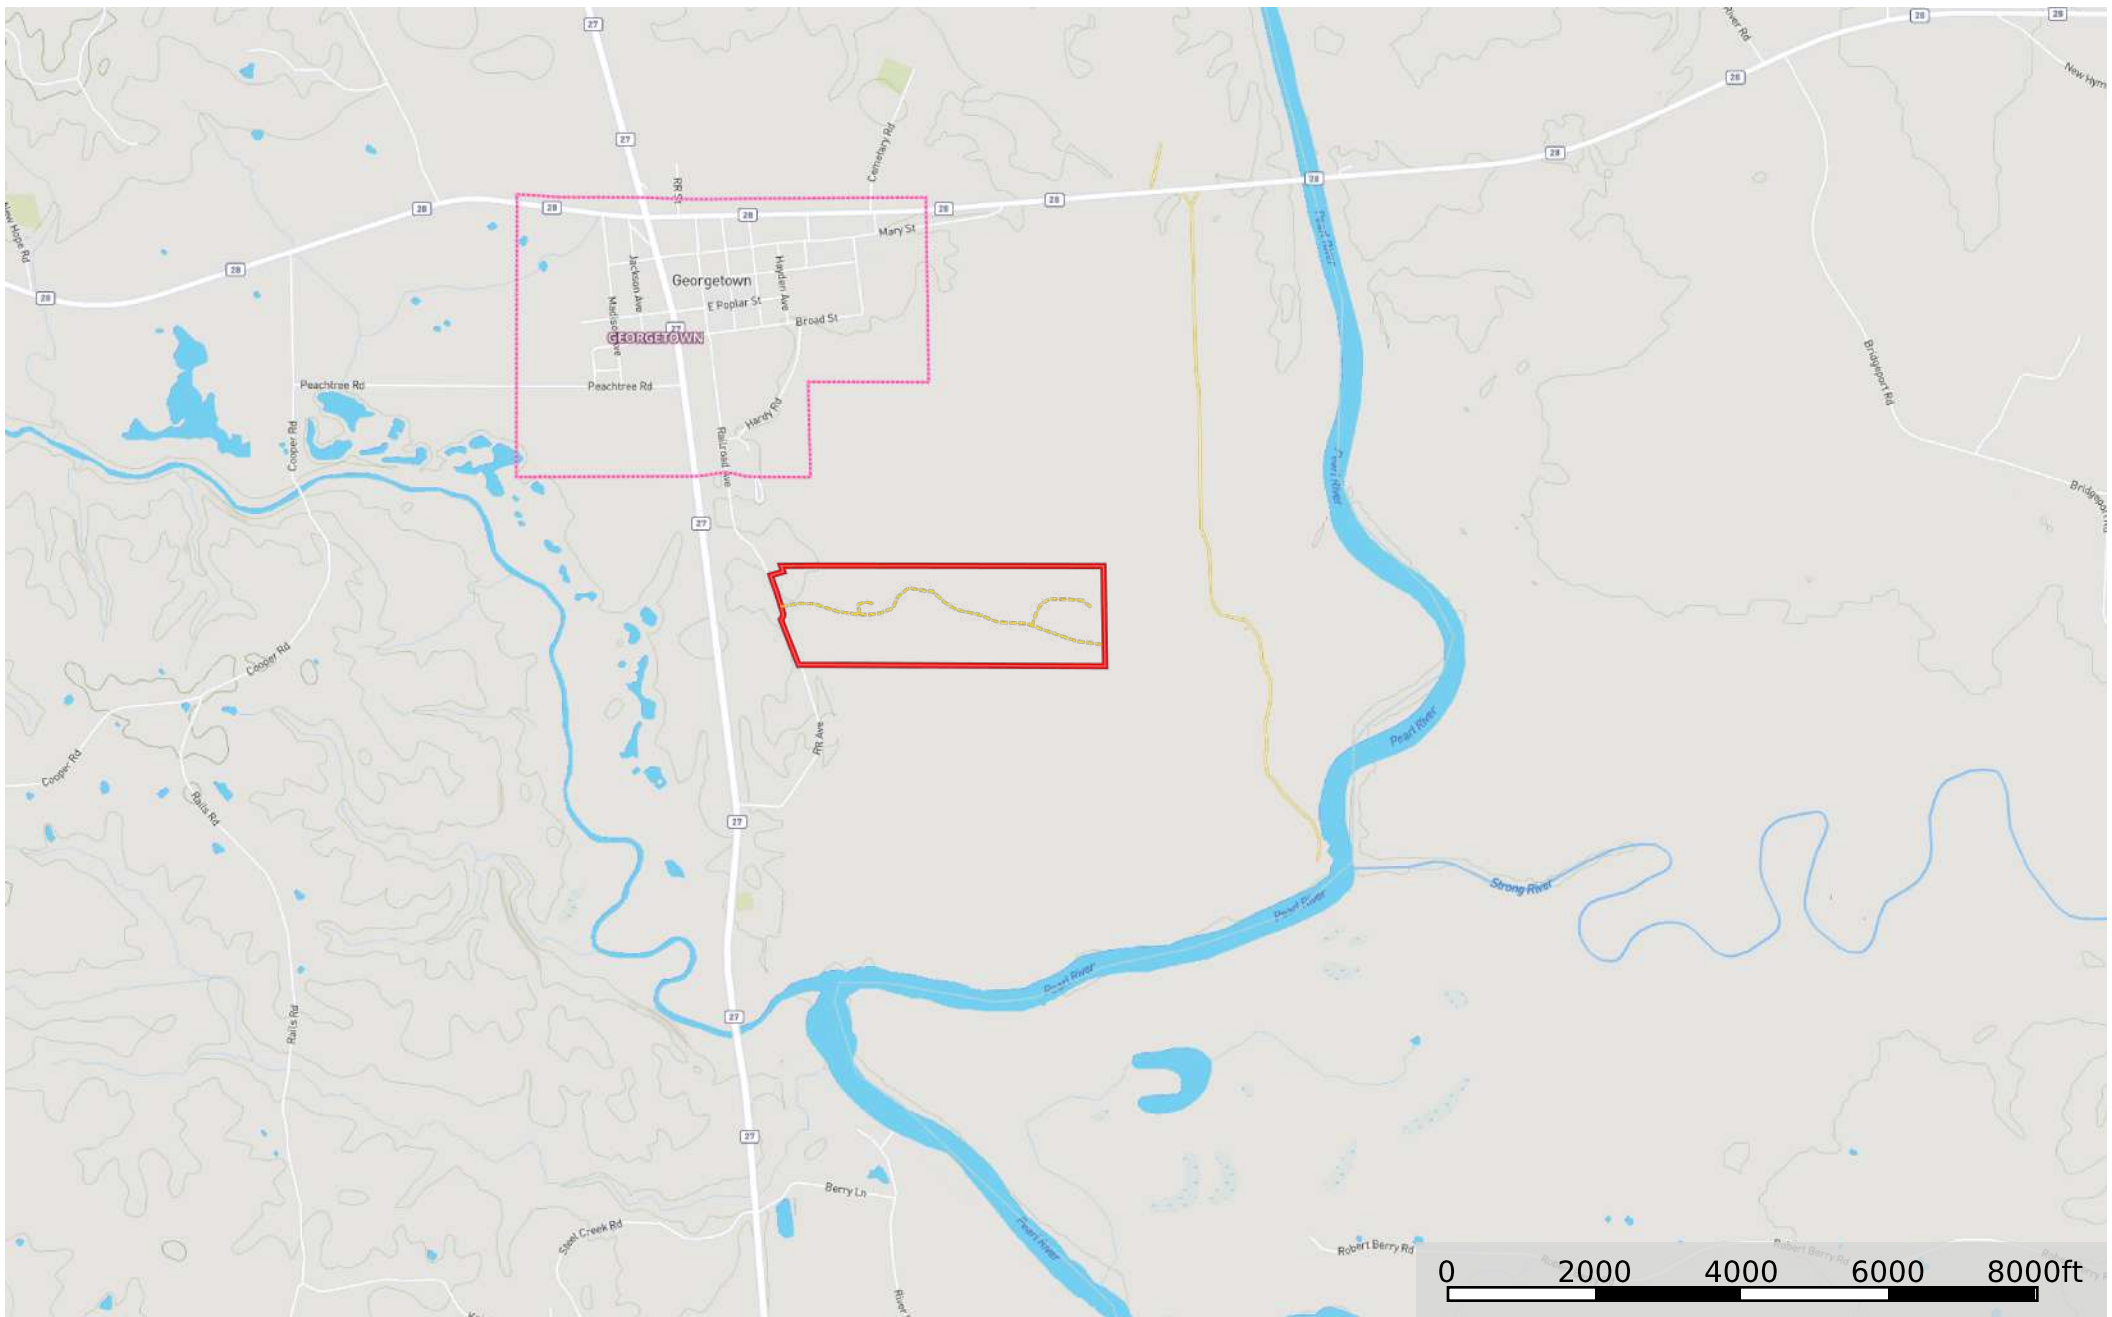

Copiah 135 Railroad Avenue

Copiah County, Mississippi, 135 AC +/-

--- Road / Trail   □ Boundary