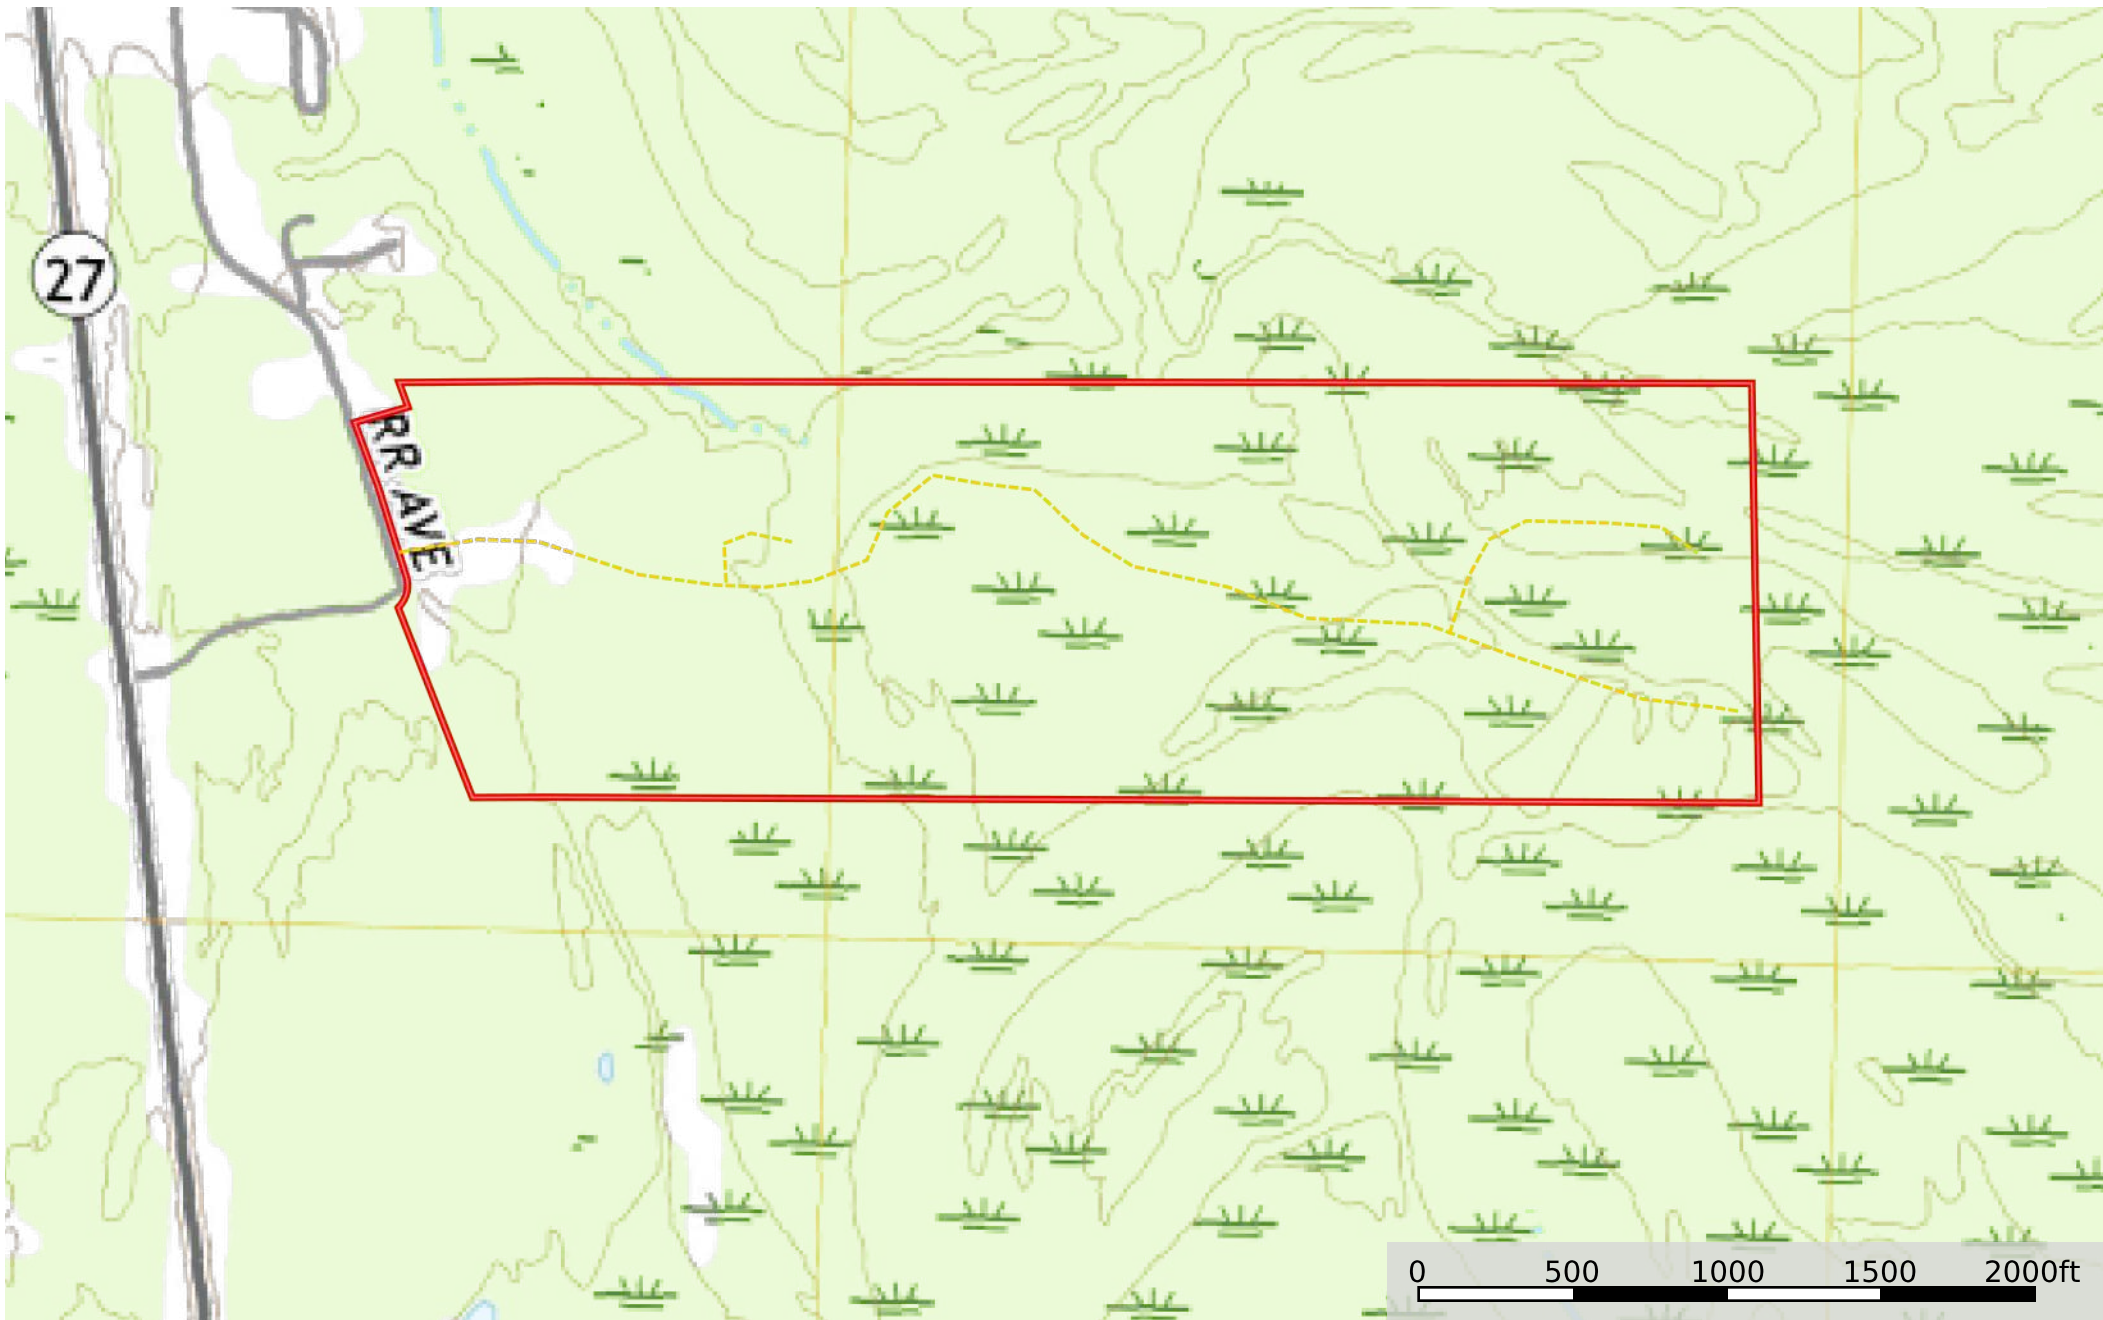

# Copiah 135 Railroad Avenue

Copiah County, Mississippi, 135 AC +/-

--- Road / Trail    □ Boundary

# Copiah 135 Railroad Avenue

Copiah County, Mississippi, 135 AC +/-

- Road / Trail
- Boundary
- 100 Year Floodplain
- 500 Year Floodplain
- Floodway
- Special
- Unmapped/ Not Included
- Stream, Intermittent
- River/Creek
- Water Body