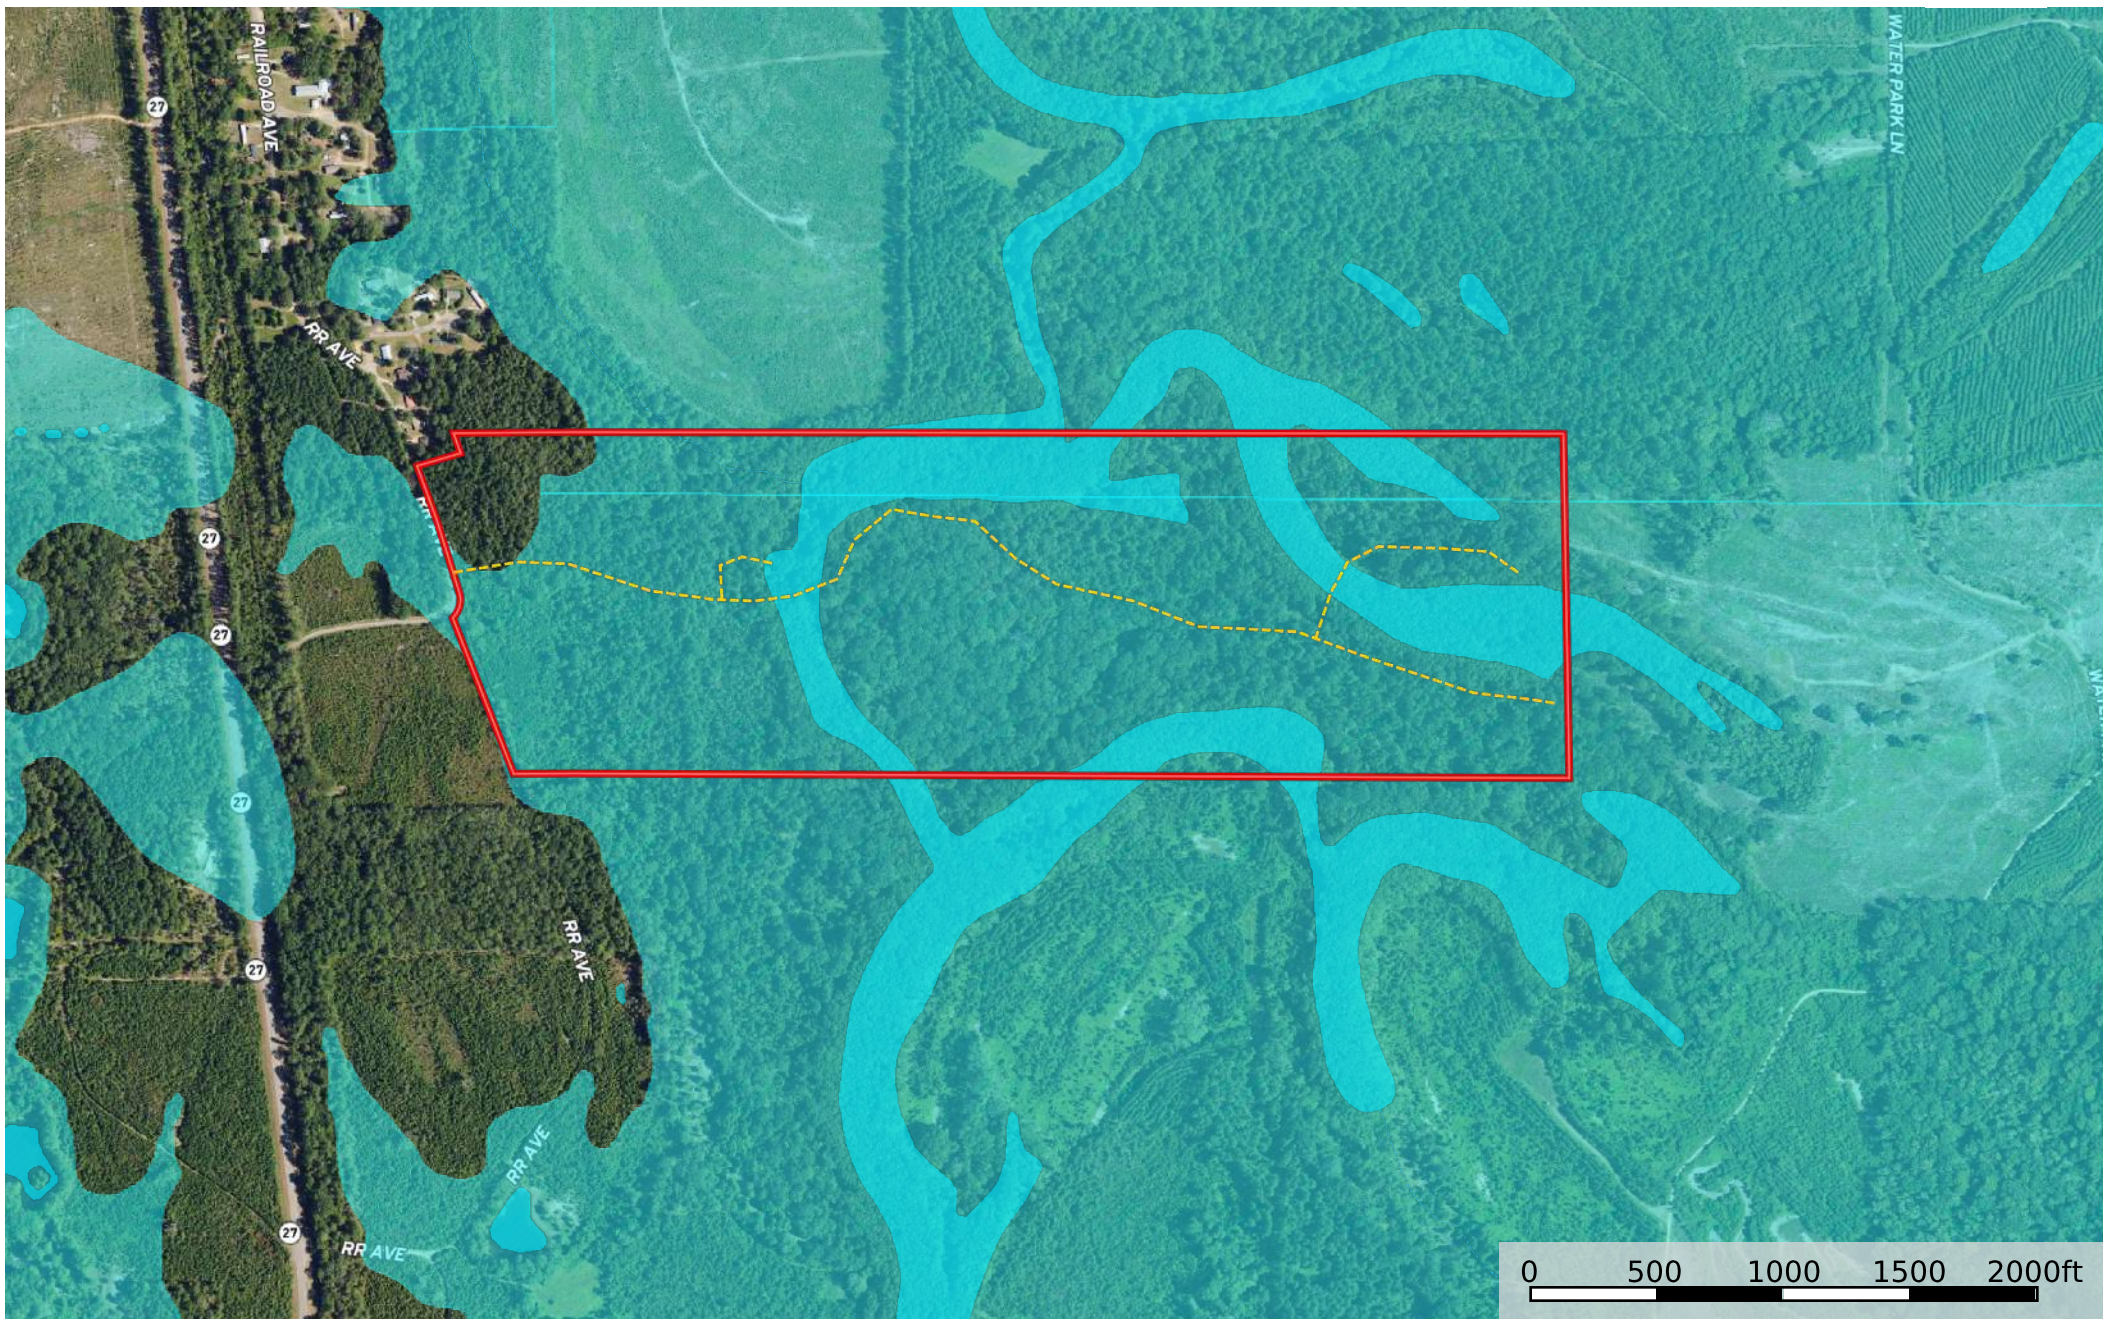

# Copiah 135 Railroad Avenue

Copiah County, Mississippi, 135 AC +/-

--- Road / Trail    □ Boundary

# Copiah 135 Railroad Avenue

Copiah County, Mississippi, 135 AC +/-

- Road / Trail
- Boundary
- 100 Year Floodplain
- 500 Year Floodplain
- Floodway
- Special
- Unmapped/ Not Included
- Stream, Intermittent
- River/Creek
- Water Body