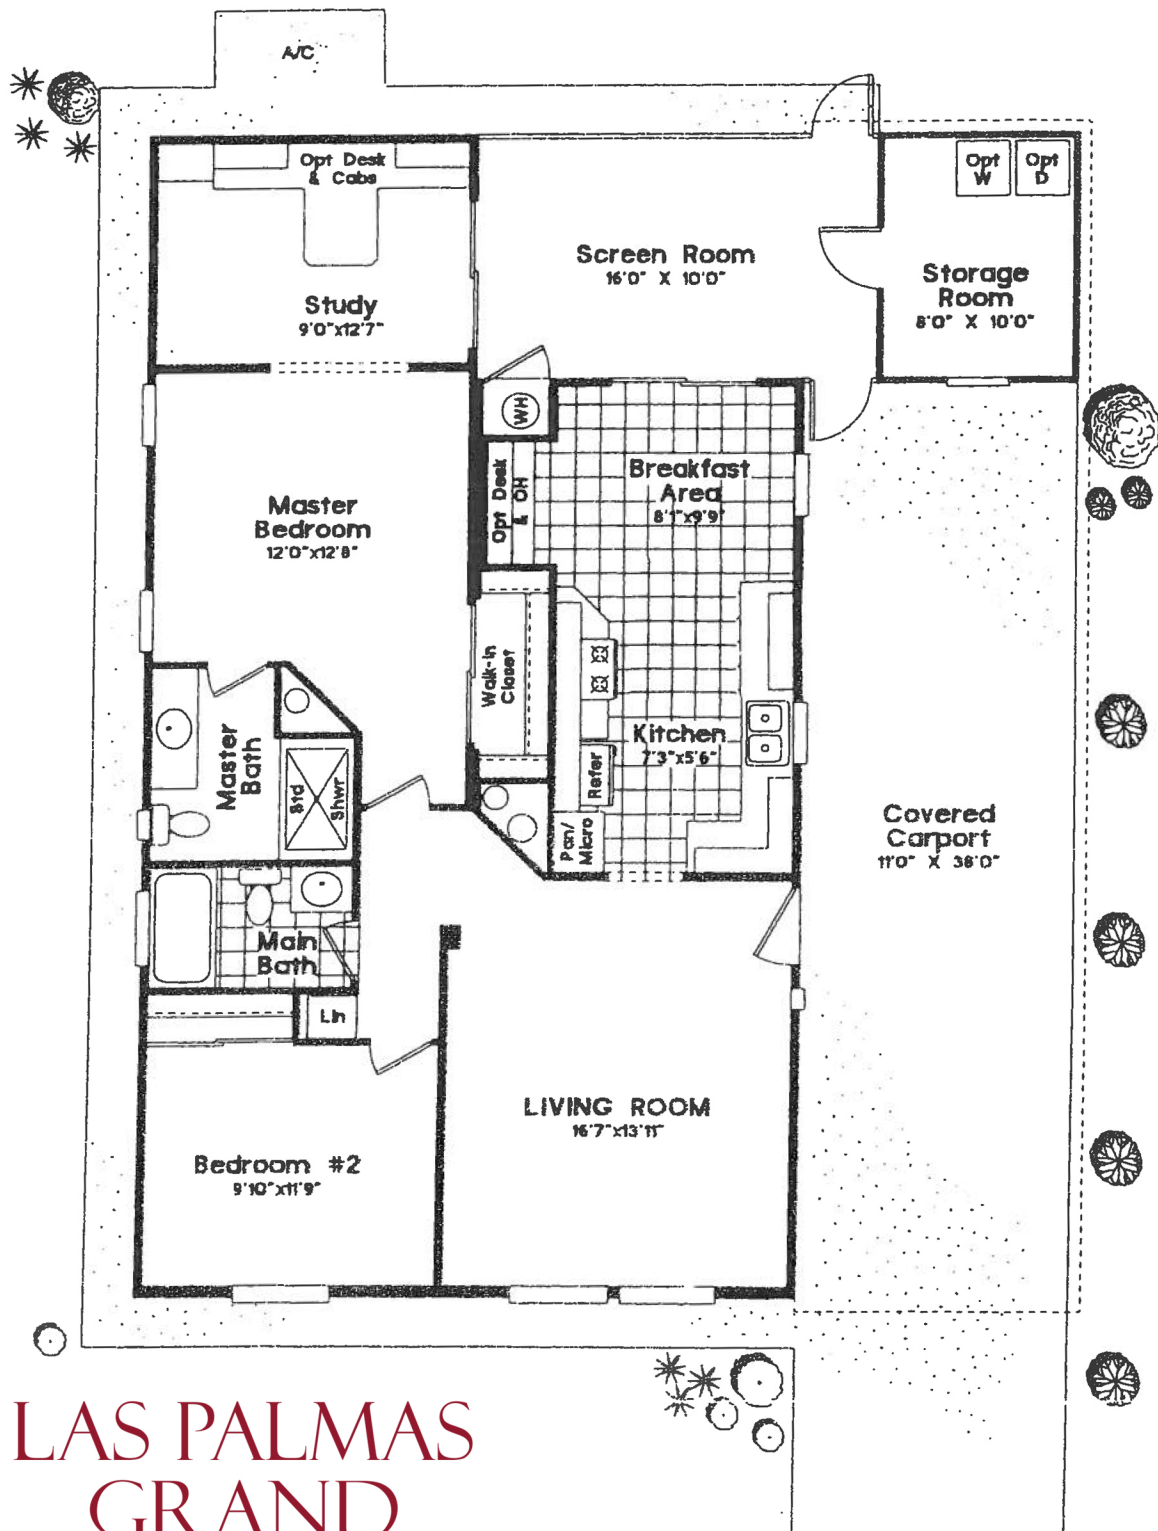

DEL MAR Plan LP-1146B

Home	1146 sq ft
Screen Room	160 sq ft
Storage Room	80 sq ft
Total (=approx.)	1386 sq ft

2 Bedroom, 2 Bath, 2-Car Carport

LAS PALMAS GRAND

A Thesman Community

2550 South Ellsworth Road Mesa, AZ 85209

480-357-5000

web: laspalmasgrand55.com

email: laspalmas@thesman.com

All dimensions are approximate and subject to change.