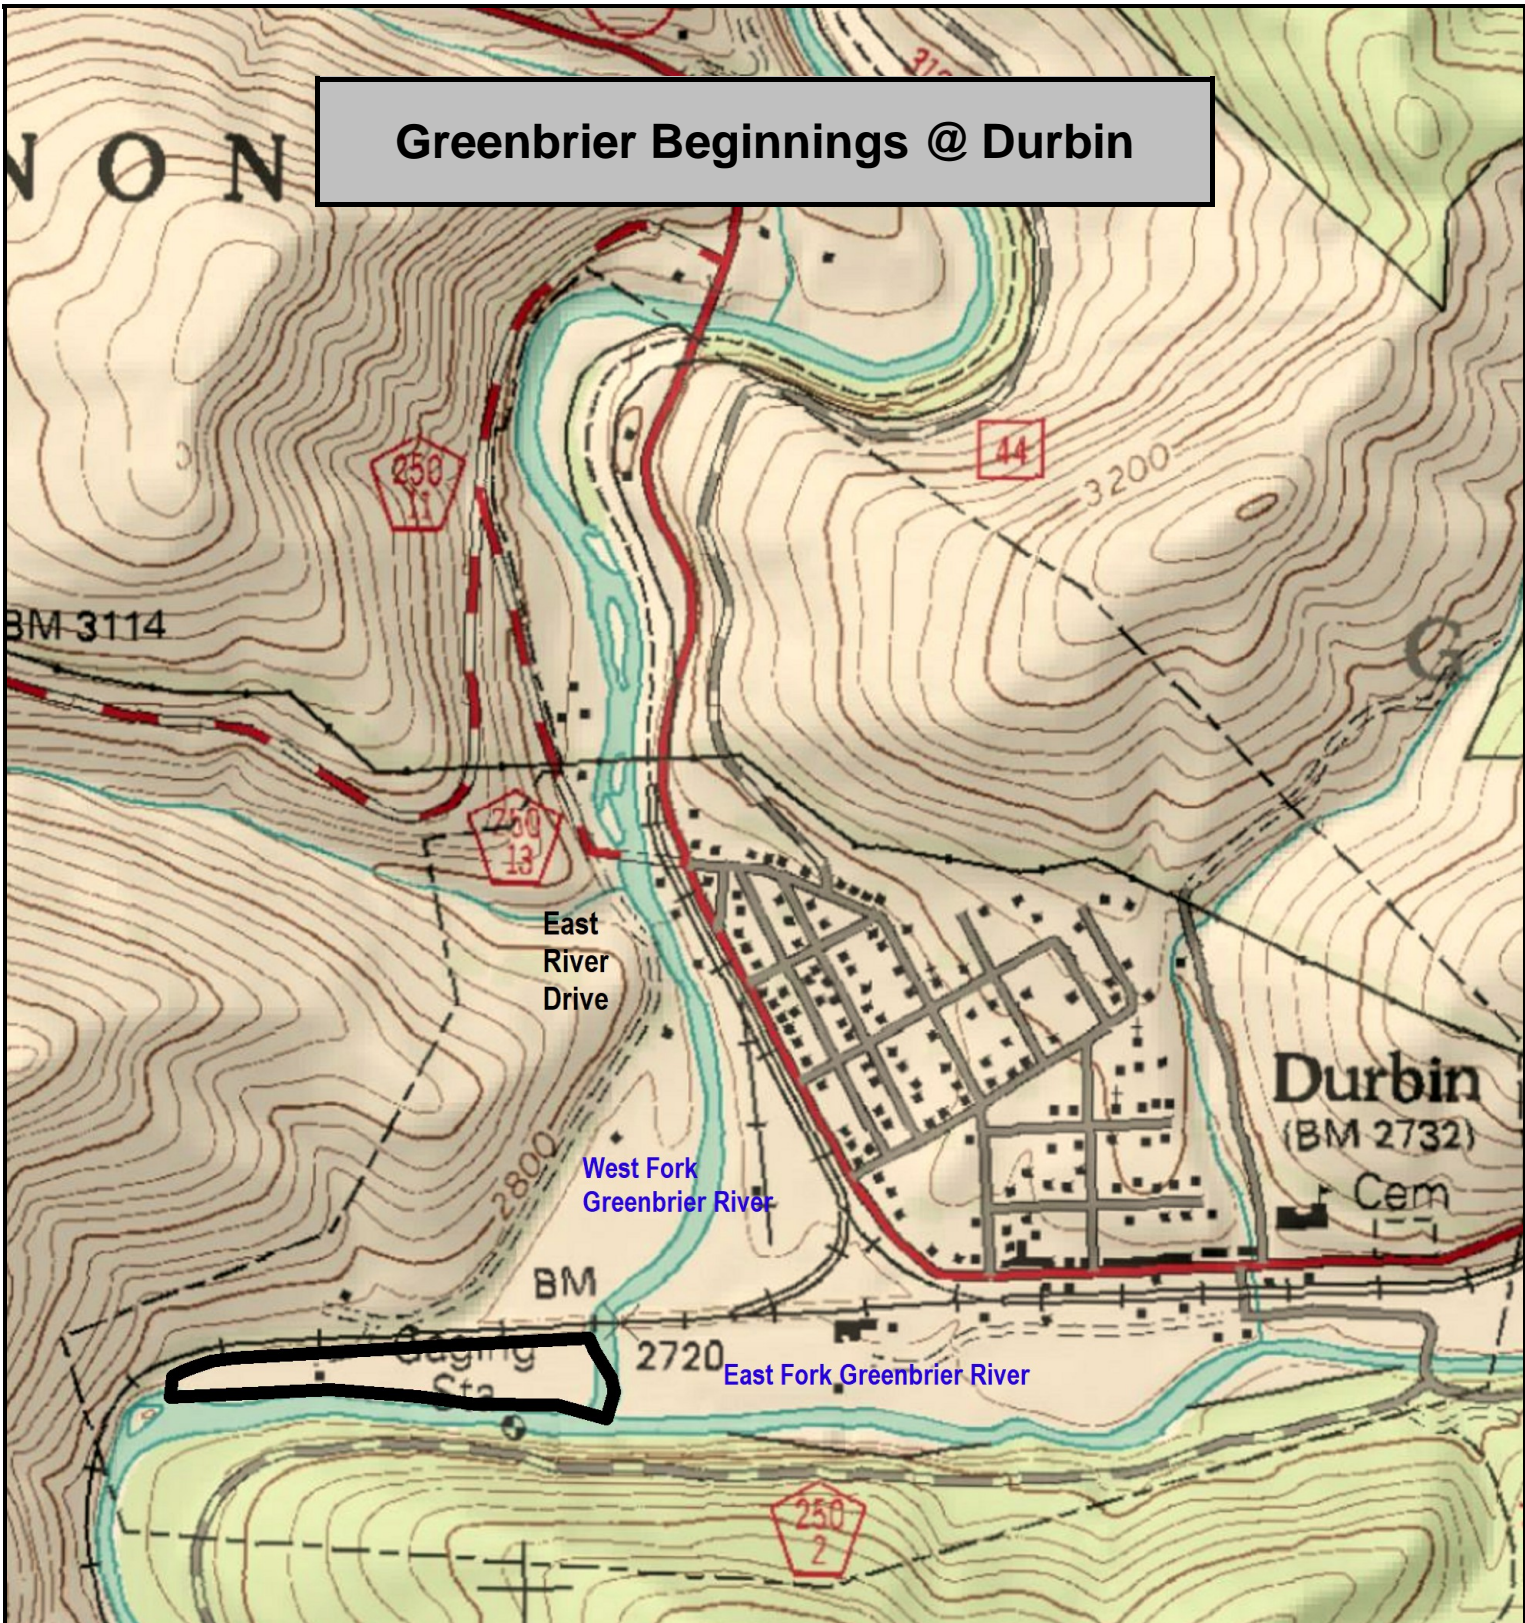

# Greenbrier Beginnings @ Durbin

Greenbrier Beginnings @ Durbin, Pocahontas County, WV  
 TOPOGRAPHIC MAP  
 Elevation: 2715' +/-  
 Google Coordinates: LAT 38.544587 (N), LON -79.835884 (W)  
 This map is for general location purposes only. Consult a licensed land surveyor for actual boundary location and acreage.  
 TAX MAP DEPICTION OF THE PROPERTY SHOWN ON TOPO MAP.