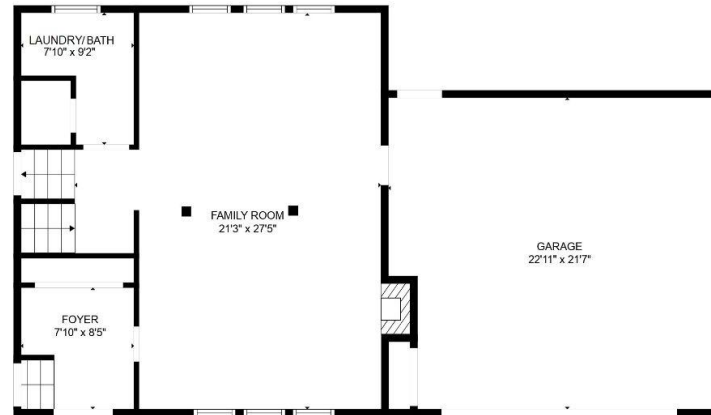

BeloitAuction.com
David Allen - (608) 333-4586

4455 Centerville Road
Rockford, 61102

GROSS INTERNAL AREA
UPPER MAIN LEVEL: 733 sq ft, **LOWER MAIN LEVEL:** 696 sq ft
UPPER LEVEL: 739 sq ft, LOWER LEVEL: 560 sq ft
TOTAL: 2728 sq ft
SIZES AND DIMENSIONS ARE APPROXIMATE, ACTUAL MAY VARY.

BeloitAuction.com
David Allen - (608) 333-4586

4455 Centerville Road
Rockford, 61102

GROSS INTERNAL AREA
UPPER MAIN LEVEL: 733 sq ft, LOWER MAIN LEVEL: 696 sq ft
UPPER LEVEL: 739 sq ft, LOWER LEVEL: 560 sq ft
TOTAL: 2728 sq ft
SIZES AND DIMENSIONS ARE APPROXIMATE, ACTUAL MAY VARY.

BeloitAuction.com
David Allen - (608) 333-4586

4455 Centerville Road
Rockford, 61102

GROSS INTERNAL AREA
UPPER MAIN LEVEL: 733 sq ft, LOWER MAIN LEVEL: 696 sq ft
UPPER LEVEL: 739 sq ft, **LOWER LEVEL: 560 sq ft**
TOTAL: 2728 sq ft
SIZES AND DIMENSIONS ARE APPROXIMATE, ACTUAL MAY VARY.