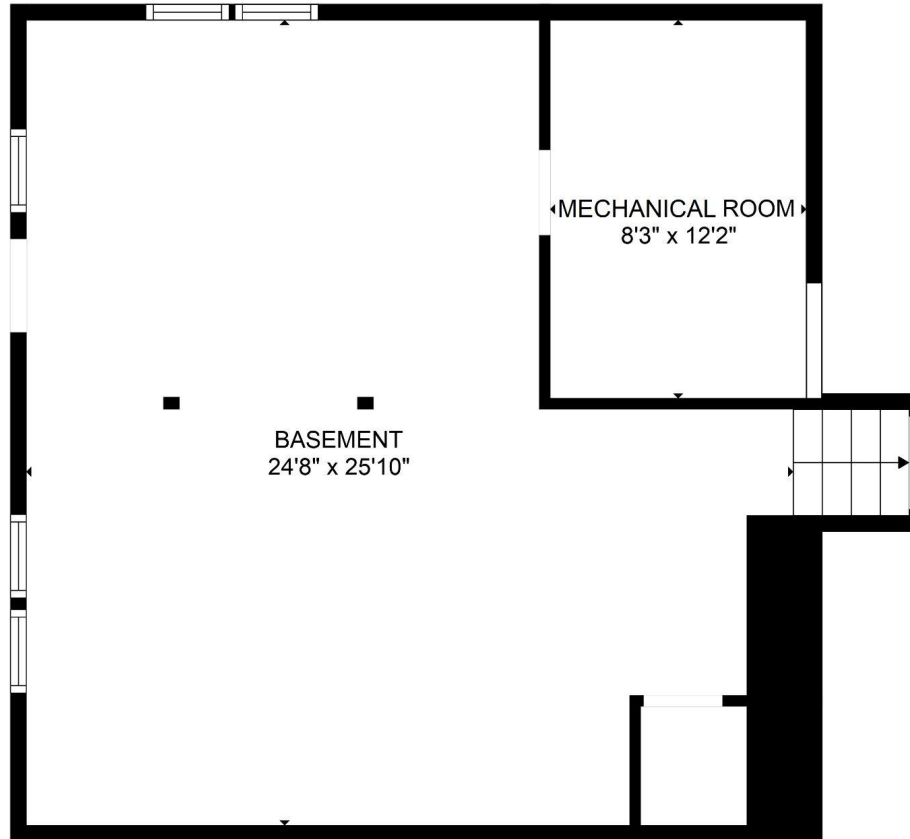

BeloitAuction.com
David Allen - (608) 333-4586

4455 Centerville Road
Rockford, 61102

GROSS INTERNAL AREA
UPPER MAIN LEVEL: 733 sq ft, **LOWER MAIN LEVEL:** 696 sq ft
UPPER LEVEL: 739 sq ft, LOWER LEVEL: 560 sq ft
TOTAL: 2728 sq ft
SIZES AND DIMENSIONS ARE APPROXIMATE, ACTUAL MAY VARY.

BeloitAuction.com
David Allen - (608) 333-4586

4455 Centerville Road
Rockford, 61102

GROSS INTERNAL AREA
UPPER MAIN LEVEL: 733 sq ft, LOWER MAIN LEVEL: 696 sq ft
UPPER LEVEL: 739 sq ft, LOWER LEVEL: 560 sq ft
TOTAL: 2728 sq ft
SIZES AND DIMENSIONS ARE APPROXIMATE, ACTUAL MAY VARY.

BeloitAuction.com
David Allen - (608) 333-4586

4455 Centerville Road
Rockford, 61102

GROSS INTERNAL AREA
UPPER MAIN LEVEL: 733 sq ft, LOWER MAIN LEVEL: 696 sq ft
UPPER LEVEL: 739 sq ft, **LOWER LEVEL: 560 sq ft**
TOTAL: 2728 sq ft
SIZES AND DIMENSIONS ARE APPROXIMATE, ACTUAL MAY VARY.