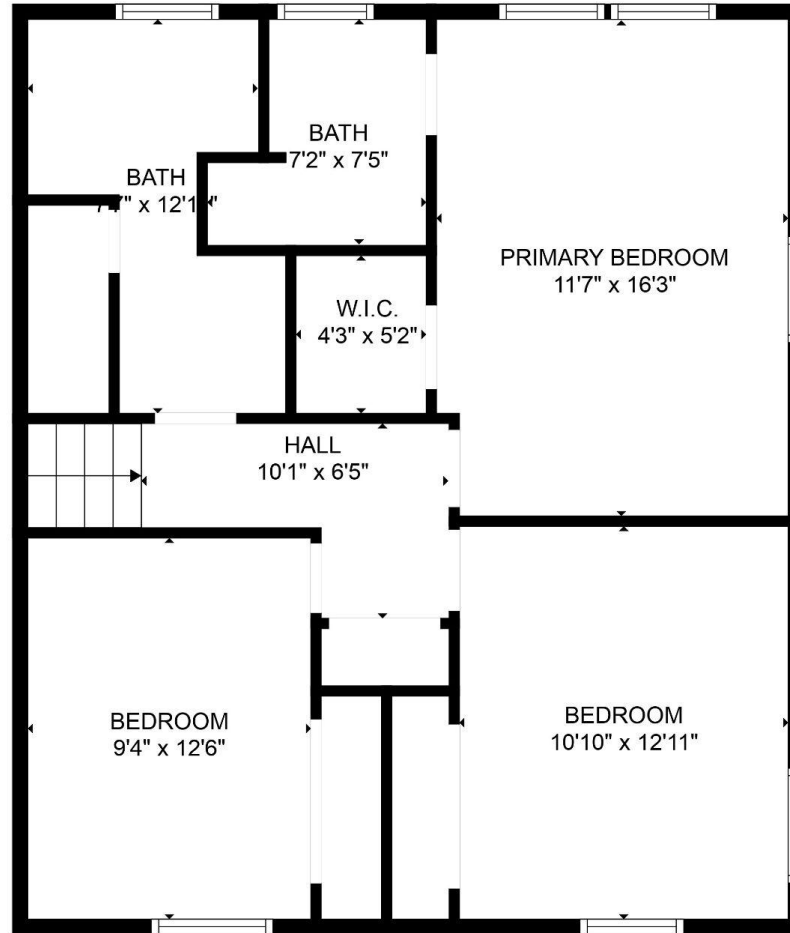

BeloitAuction.com
David Allen - (608) 333-4586

4455 Centerville Road
Rockford, 61102

GROSS INTERNAL AREA
UPPER MAIN LEVEL: 733 sq ft, **LOWER MAIN LEVEL:** 696 sq ft
UPPER LEVEL: 739 sq ft, LOWER LEVEL: 560 sq ft
TOTAL: 2728 sq ft
SIZES AND DIMENSIONS ARE APPROXIMATE, ACTUAL MAY VARY.

BeloitAuction.com
David Allen - (608) 333-4586

4455 Centerville Road
Rockford, 61102

GROSS INTERNAL AREA
UPPER MAIN LEVEL: 733 sq ft, LOWER MAIN LEVEL: 696 sq ft
UPPER LEVEL: 739 sq ft, LOWER LEVEL: 560 sq ft
TOTAL: 2728 sq ft
SIZES AND DIMENSIONS ARE APPROXIMATE, ACTUAL MAY VARY.

BeloitAuction.com
David Allen - (608) 333-4586

4455 Centerville Road
Rockford, 61102

GROSS INTERNAL AREA
UPPER MAIN LEVEL: 733 sq ft, LOWER MAIN LEVEL: 696 sq ft
UPPER LEVEL: 739 sq ft, **LOWER LEVEL: 560 sq ft**
TOTAL: 2728 sq ft
SIZES AND DIMENSIONS ARE APPROXIMATE, ACTUAL MAY VARY.