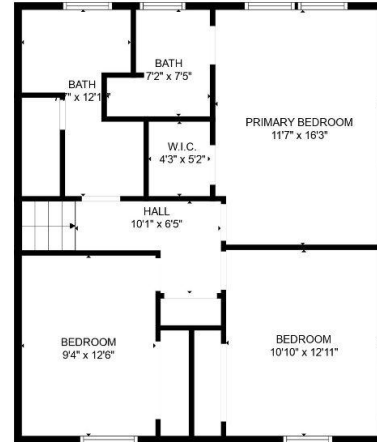

BeloitAuction.com
David Allen - (608) 333-4586

4455 Centerville Road
Rockford, 61102

GROSS INTERNAL AREA
UPPER MAIN LEVEL: 733 sq ft, **LOWER MAIN LEVEL:** 696 sq ft
UPPER LEVEL: 739 sq ft, LOWER LEVEL: 560 sq ft
TOTAL: 2728 sq ft
SIZES AND DIMENSIONS ARE APPROXIMATE, ACTUAL MAY VARY.

BeloitAuction.com
David Allen - (608) 333-4586

4455 Centerville Road
Rockford, 61102

GROSS INTERNAL AREA
UPPER MAIN LEVEL: 733 sq ft, LOWER MAIN LEVEL: 696 sq ft
UPPER LEVEL: 739 sq ft, LOWER LEVEL: 560 sq ft
TOTAL: 2728 sq ft
SIZES AND DIMENSIONS ARE APPROXIMATE, ACTUAL MAY VARY.

BeloitAuction.com
David Allen - (608) 333-4586

4455 Centerville Road
Rockford, 61102

GROSS INTERNAL AREA
UPPER MAIN LEVEL: 733 sq ft, LOWER MAIN LEVEL: 696 sq ft
UPPER LEVEL: 739 sq ft, **LOWER LEVEL: 560 sq ft**
TOTAL: 2728 sq ft
SIZES AND DIMENSIONS ARE APPROXIMATE, ACTUAL MAY VARY.