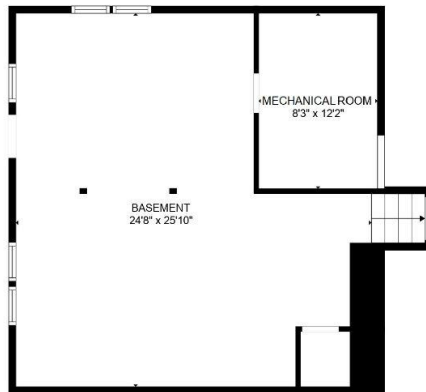

BeloitAuction.com
David Allen - (608) 333-4586

4455 Centerville Road
Rockford, 61102

GROSS INTERNAL AREA
UPPER MAIN LEVEL: 733 sq ft, **LOWER MAIN LEVEL:** 696 sq ft
UPPER LEVEL: 739 sq ft, LOWER LEVEL: 560 sq ft
TOTAL: 2728 sq ft
SIZES AND DIMENSIONS ARE APPROXIMATE, ACTUAL MAY VARY.

BeloitAuction.com
David Allen - (608) 333-4586

4455 Centerville Road
Rockford, 61102

GROSS INTERNAL AREA
UPPER MAIN LEVEL: 733 sq ft, LOWER MAIN LEVEL: 696 sq ft
UPPER LEVEL: 739 sq ft, LOWER LEVEL: 560 sq ft
TOTAL: 2728 sq ft
SIZES AND DIMENSIONS ARE APPROXIMATE, ACTUAL MAY VARY.

BeloitAuction.com
David Allen - (608) 333-4586

4455 Centerville Road
Rockford, 61102

GROSS INTERNAL AREA
UPPER MAIN LEVEL: 733 sq ft, LOWER MAIN LEVEL: 696 sq ft
UPPER LEVEL: 739 sq ft, **LOWER LEVEL: 560 sq ft**
TOTAL: 2728 sq ft
SIZES AND DIMENSIONS ARE APPROXIMATE, ACTUAL MAY VARY.