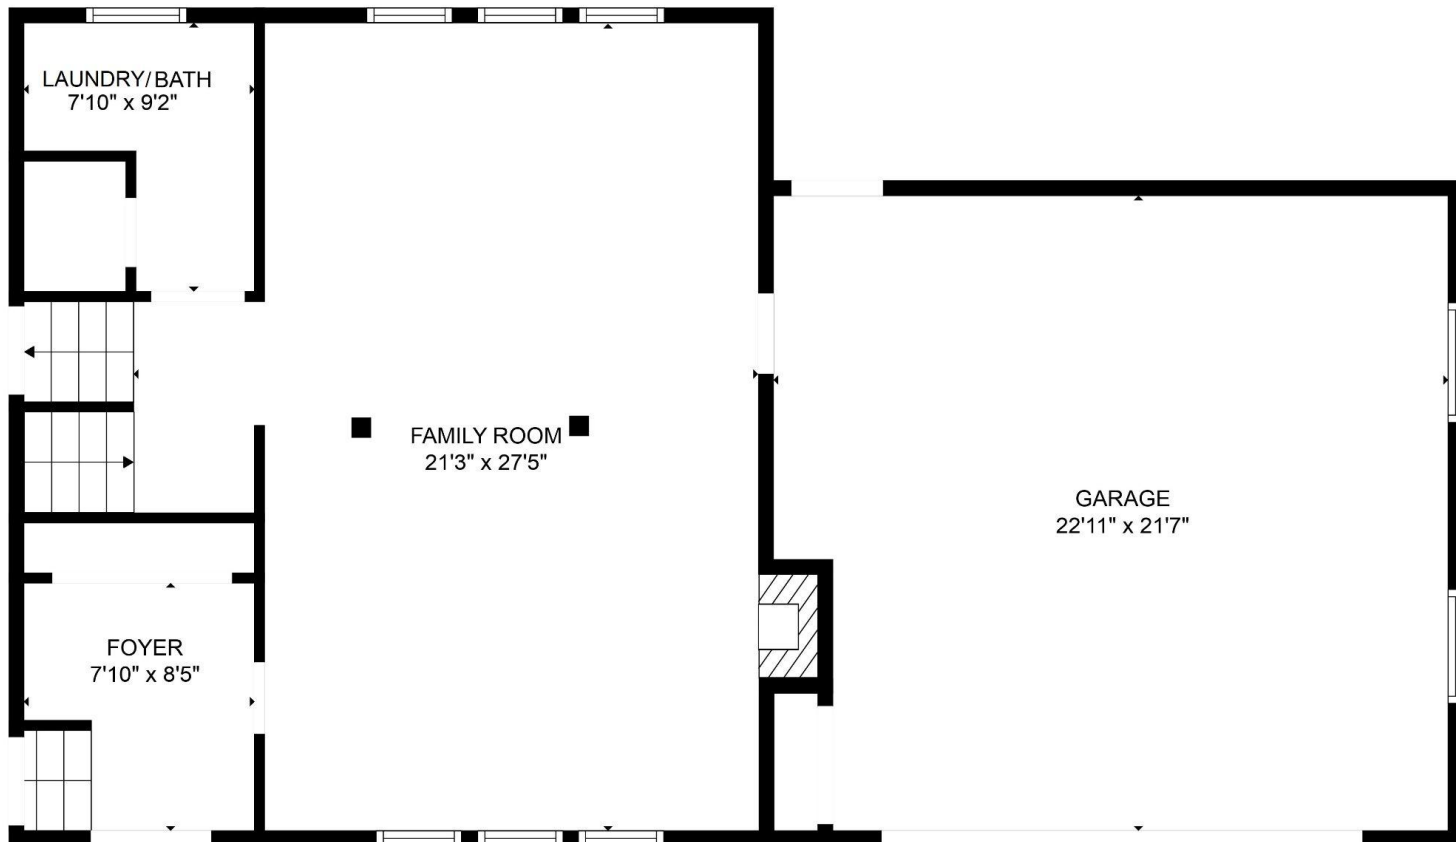

BeloitAuction.com
David Allen - (608) 333-4586

4455 Centerville Road
Rockford, 61102

GROSS INTERNAL AREA
UPPER MAIN LEVEL: 733 sq ft, **LOWER MAIN LEVEL:** 696 sq ft
UPPER LEVEL: 739 sq ft, LOWER LEVEL: 560 sq ft
TOTAL: 2728 sq ft
SIZES AND DIMENSIONS ARE APPROXIMATE, ACTUAL MAY VARY.

BeloitAuction.com
David Allen - (608) 333-4586

4455 Centerville Road
Rockford, 61102

GROSS INTERNAL AREA
UPPER MAIN LEVEL: 733 sq ft, LOWER MAIN LEVEL: 696 sq ft
UPPER LEVEL: 739 sq ft, LOWER LEVEL: 560 sq ft
TOTAL: 2728 sq ft
SIZES AND DIMENSIONS ARE APPROXIMATE, ACTUAL MAY VARY.

BeloitAuction.com
David Allen - (608) 333-4586

4455 Centerville Road
Rockford, 61102

GROSS INTERNAL AREA
UPPER MAIN LEVEL: 733 sq ft, LOWER MAIN LEVEL: 696 sq ft
UPPER LEVEL: 739 sq ft, **LOWER LEVEL: 560 sq ft**
TOTAL: 2728 sq ft
SIZES AND DIMENSIONS ARE APPROXIMATE, ACTUAL MAY VARY.