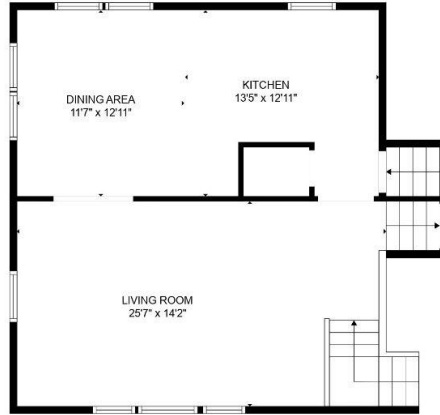

BeloitAuction.com
David Allen - (608) 333-4586

4455 Centerville Road
Rockford, 61102

GROSS INTERNAL AREA
UPPER MAIN LEVEL: 733 sq ft, **LOWER MAIN LEVEL:** 696 sq ft
UPPER LEVEL: 739 sq ft, LOWER LEVEL: 560 sq ft
TOTAL: 2728 sq ft
SIZES AND DIMENSIONS ARE APPROXIMATE, ACTUAL MAY VARY.

BeloitAuction.com
David Allen - (608) 333-4586

4455 Centerville Road
Rockford, 61102

GROSS INTERNAL AREA
UPPER MAIN LEVEL: 733 sq ft, LOWER MAIN LEVEL: 696 sq ft
UPPER LEVEL: 739 sq ft, LOWER LEVEL: 560 sq ft
TOTAL: 2728 sq ft
SIZES AND DIMENSIONS ARE APPROXIMATE, ACTUAL MAY VARY.

BeloitAuction.com
David Allen - (608) 333-4586

4455 Centerville Road
Rockford, 61102

GROSS INTERNAL AREA
UPPER MAIN LEVEL: 733 sq ft, LOWER MAIN LEVEL: 696 sq ft
UPPER LEVEL: 739 sq ft, **LOWER LEVEL: 560 sq ft**
TOTAL: 2728 sq ft
SIZES AND DIMENSIONS ARE APPROXIMATE, ACTUAL MAY VARY.