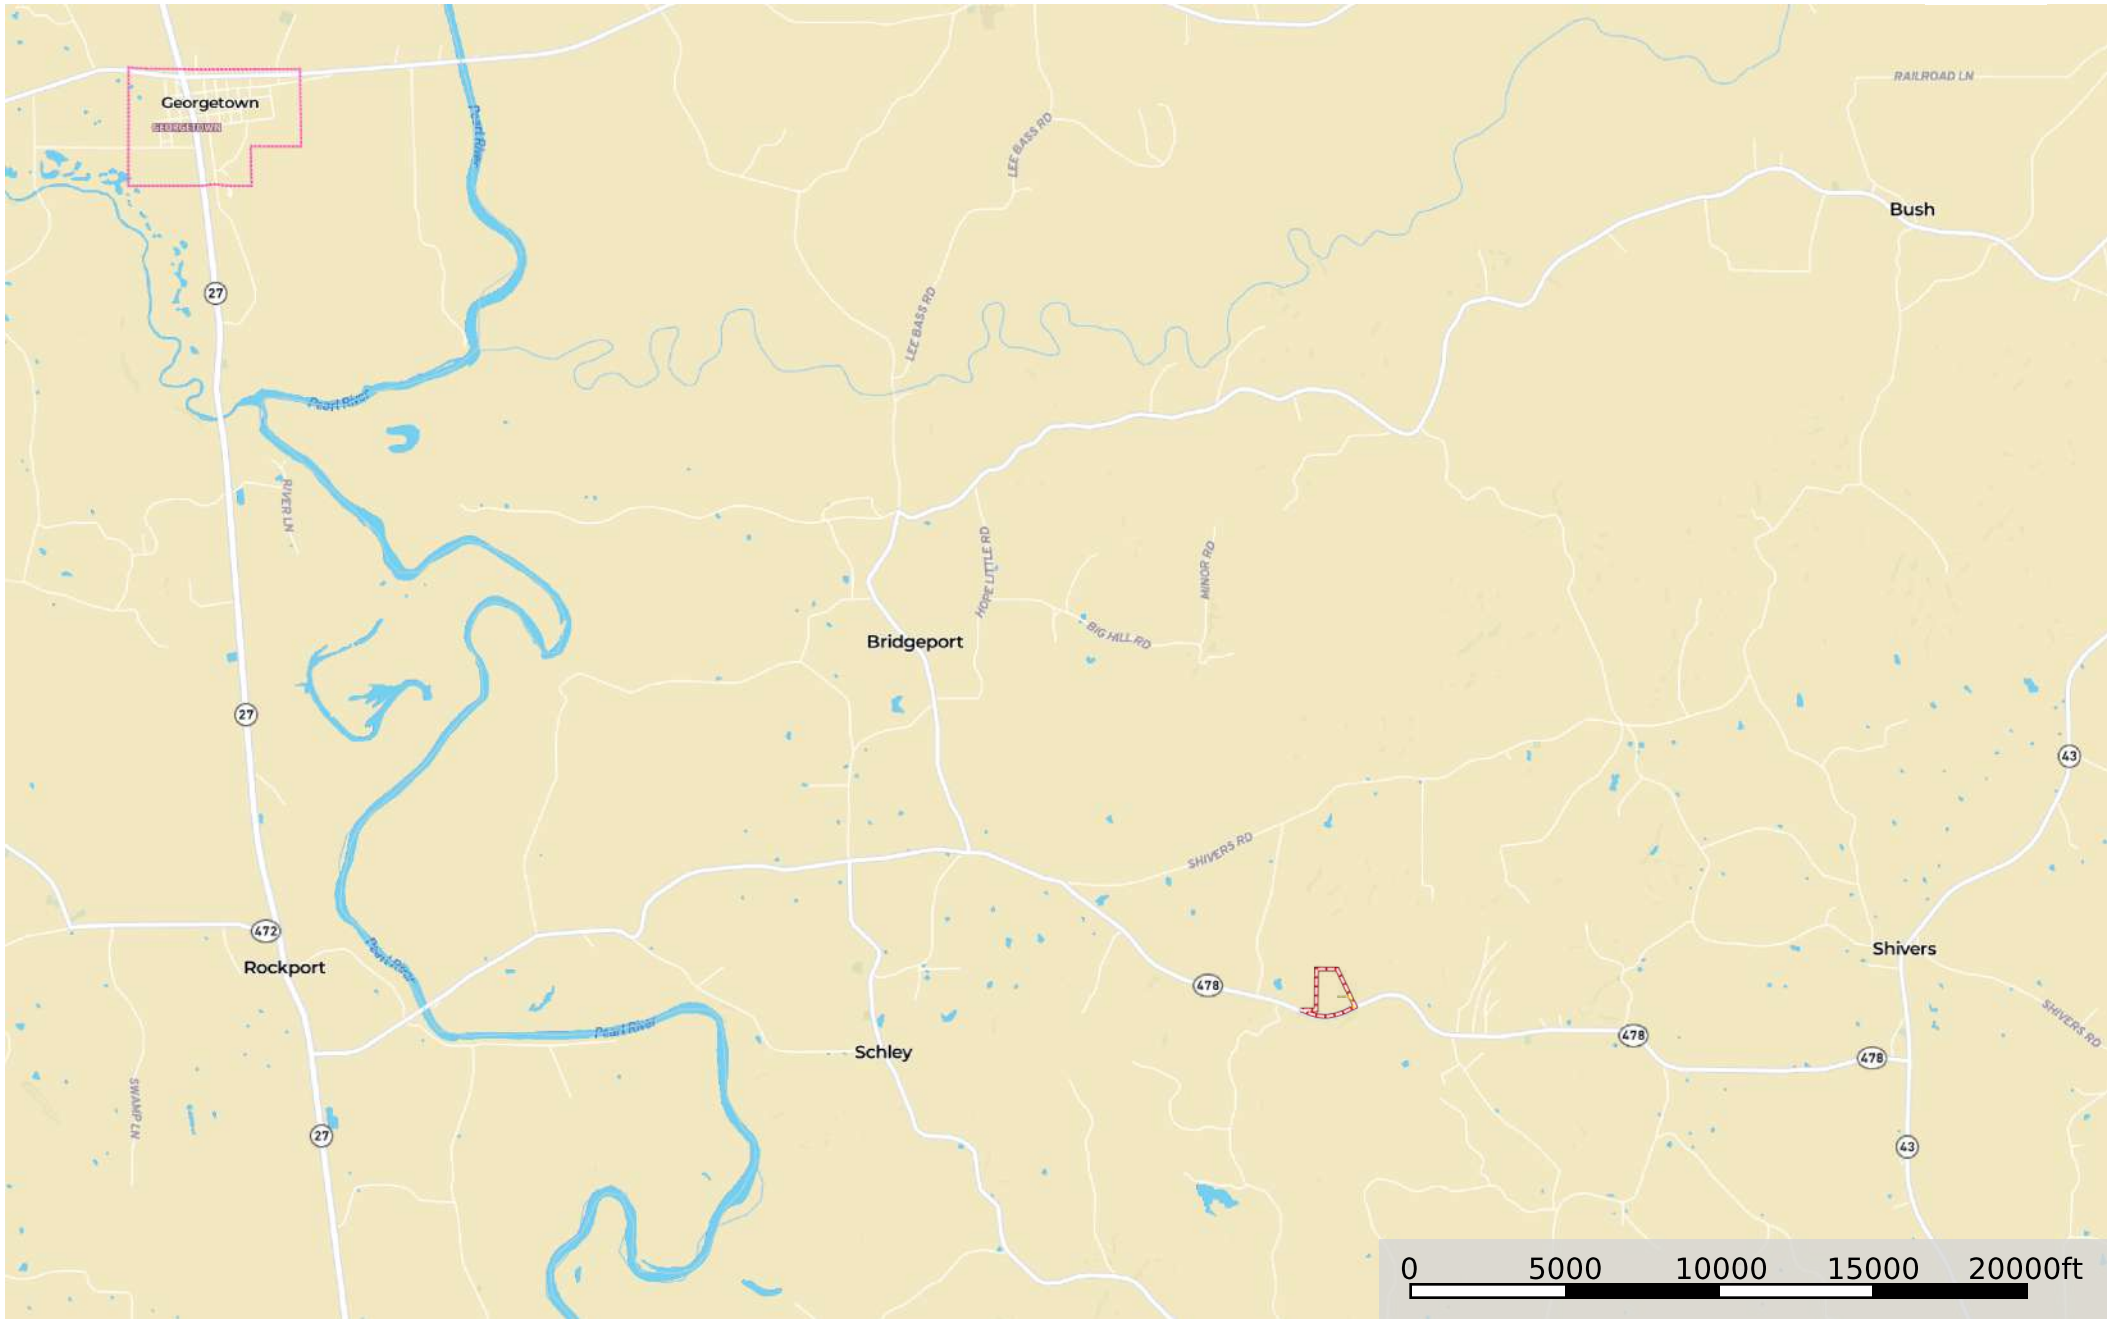

Simpson 34 Hwy 478

Simpson County, Mississippi, 34 AC +/-

--- Road / Trail □ Boundary

Simpson 34 Hwy 478

Simpson County, Mississippi, 34 AC +/-

--- Road / Trail □ Boundary

Simpson 34 Hwy 478

Simpson County, Mississippi, 34 AC +/-

--- Road / Trail □ Boundary