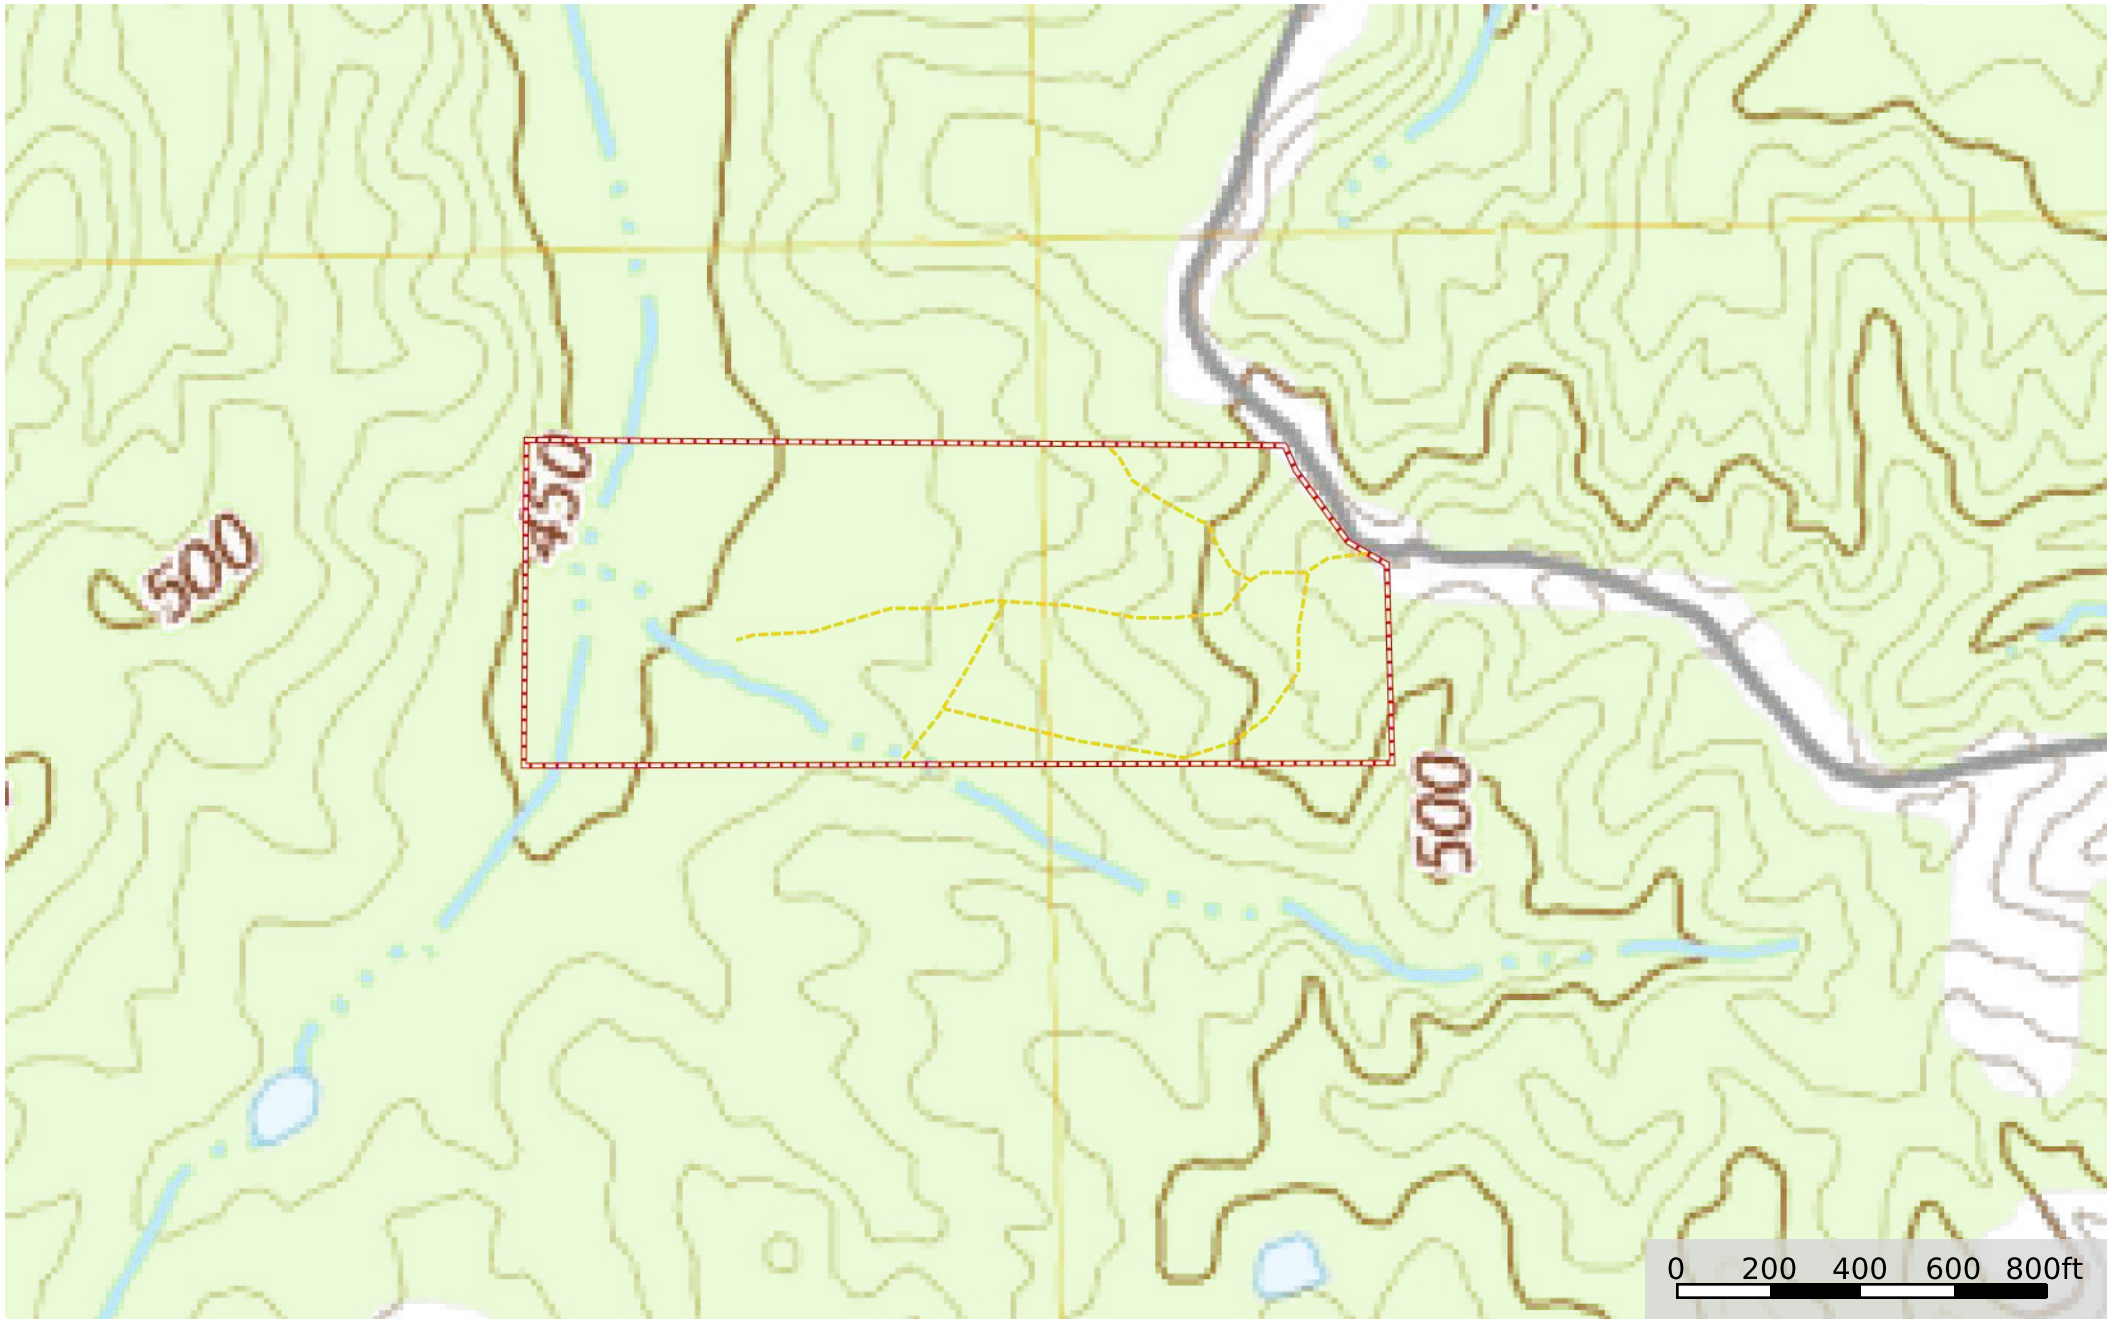

Leake 30 Rocky Point Rd
Leake County, Mississippi, 30 AC +/-

--- Road / Trail ▭ Boundary

Leake 30 Rocky Point Rd
Leake County, Mississippi, 30 AC +/-

--- Road / Trail ▭ Boundary