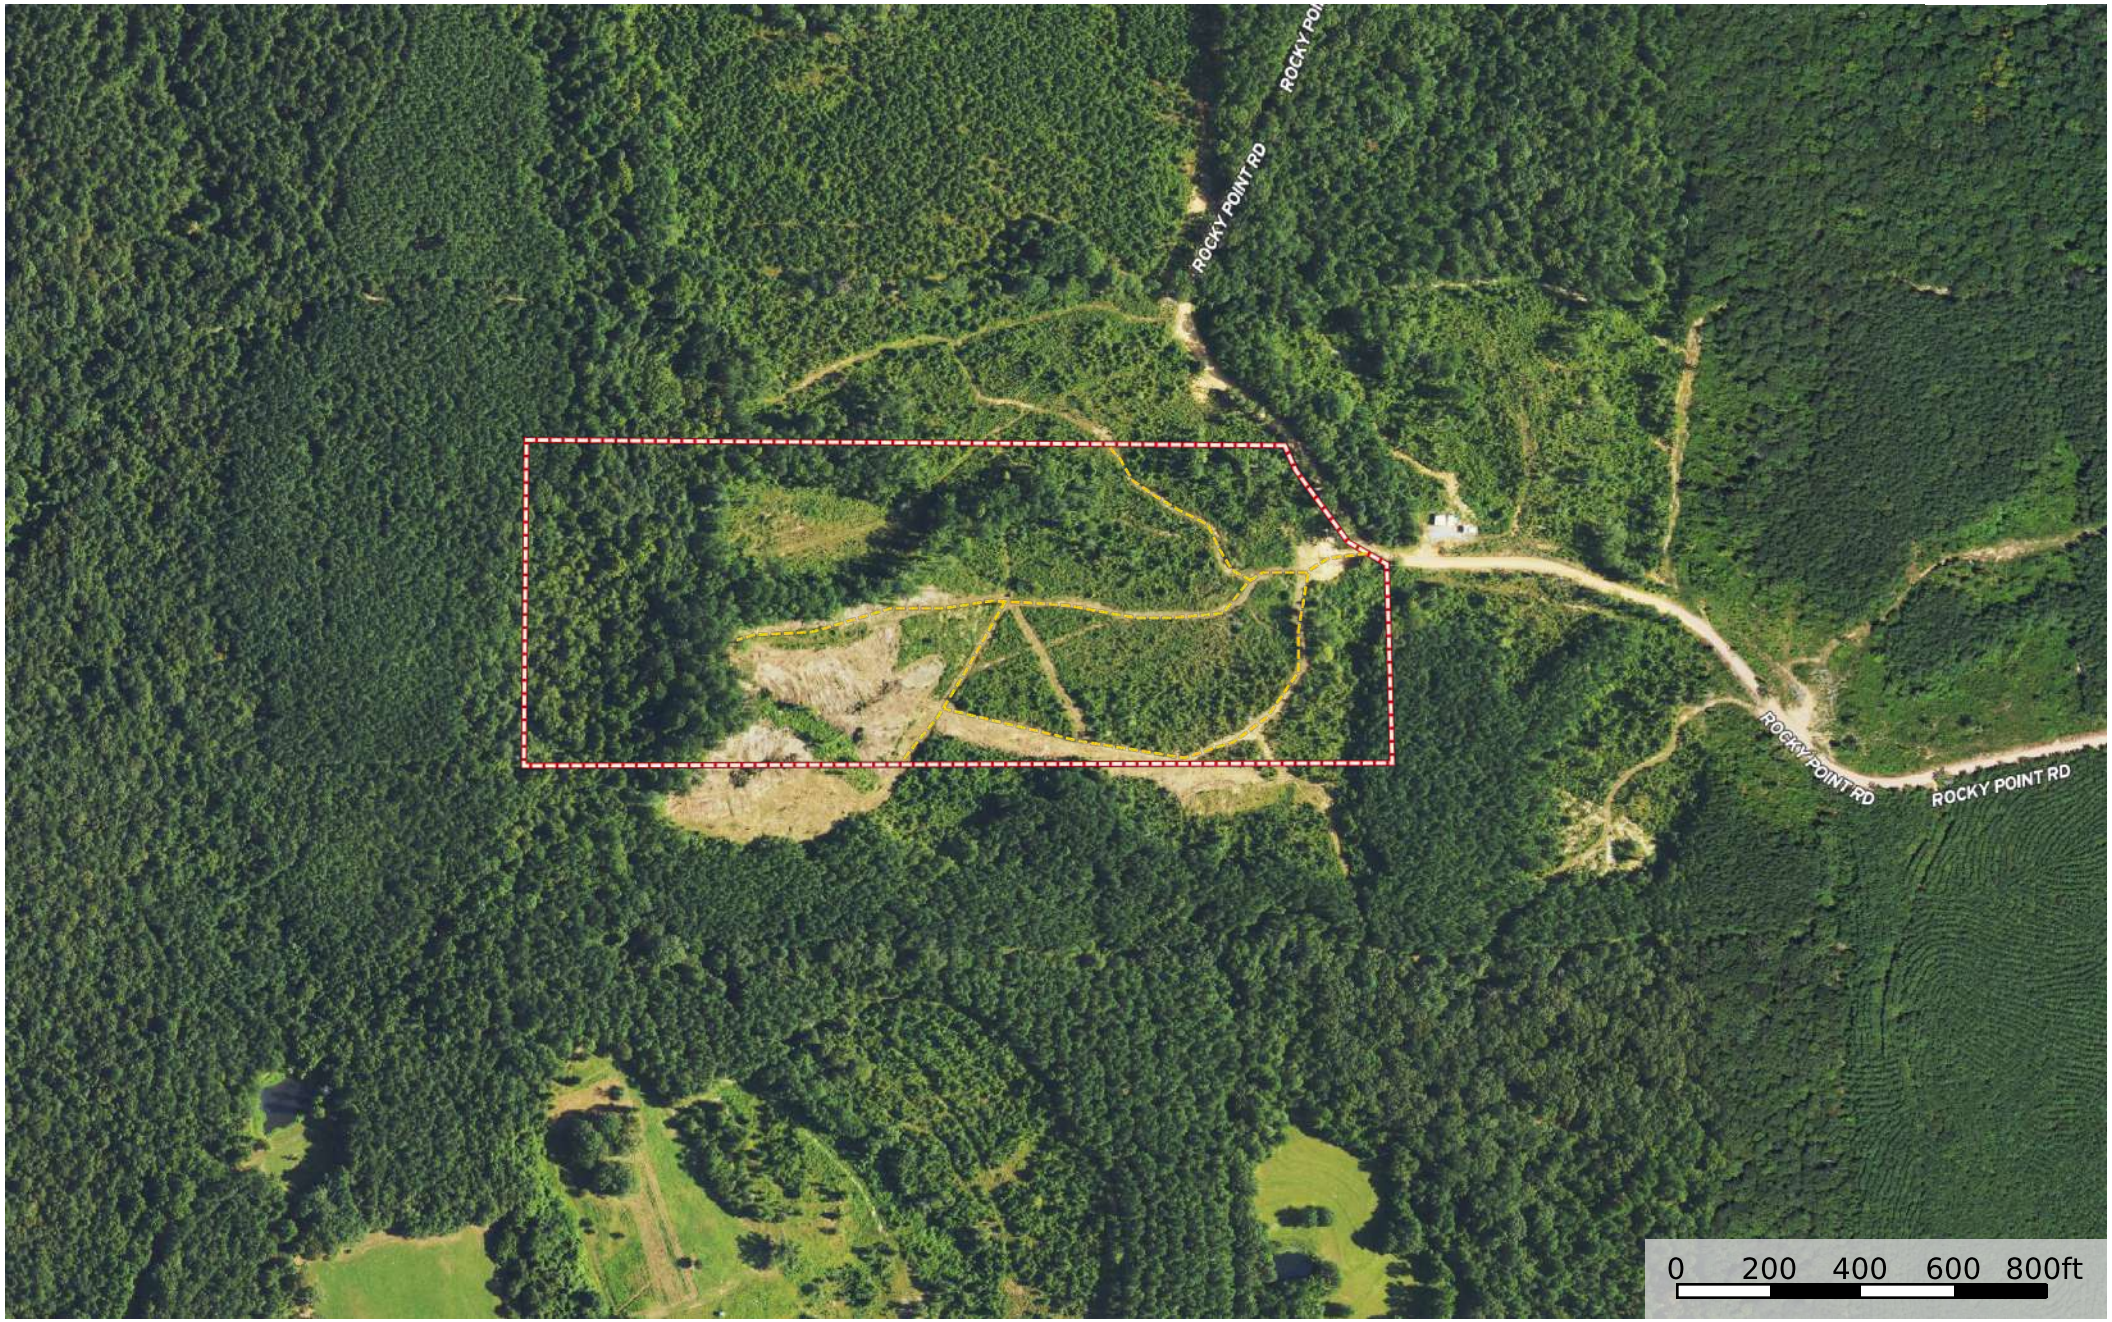

Leake 30 Rocky Point Rd
Leake County, Mississippi, 30 AC +/-

--- Road / Trail ▭ Boundary

Leake 30 Rocky Point Rd
Leake County, Mississippi, 30 AC +/-

--- Road / Trail ▭ Boundary