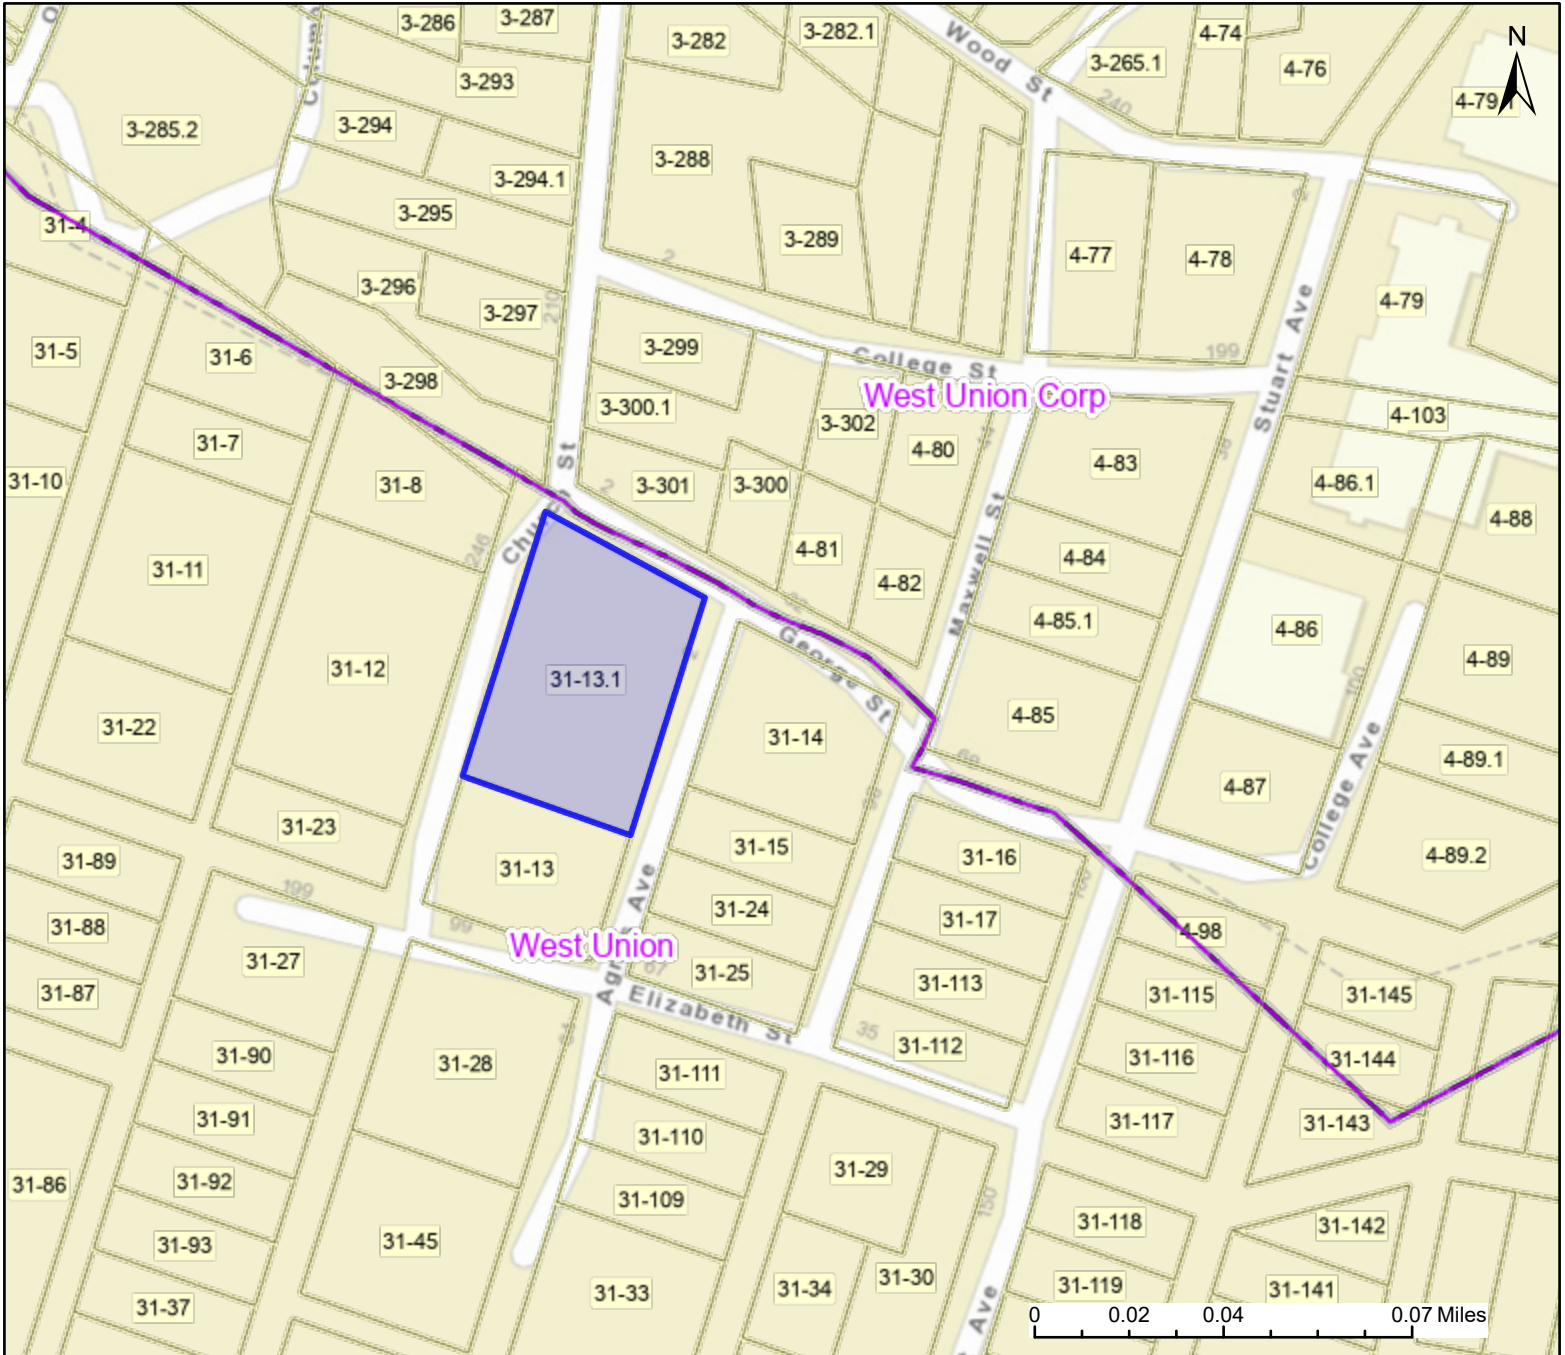

# PARCEL ID: 09-08-0031-0013-0001

### District

 Districts

## User Notes:

Map created on August 14, 2024

### Legal Description:

FOUR LOTS 152,153,154,155; STUART ADDITION