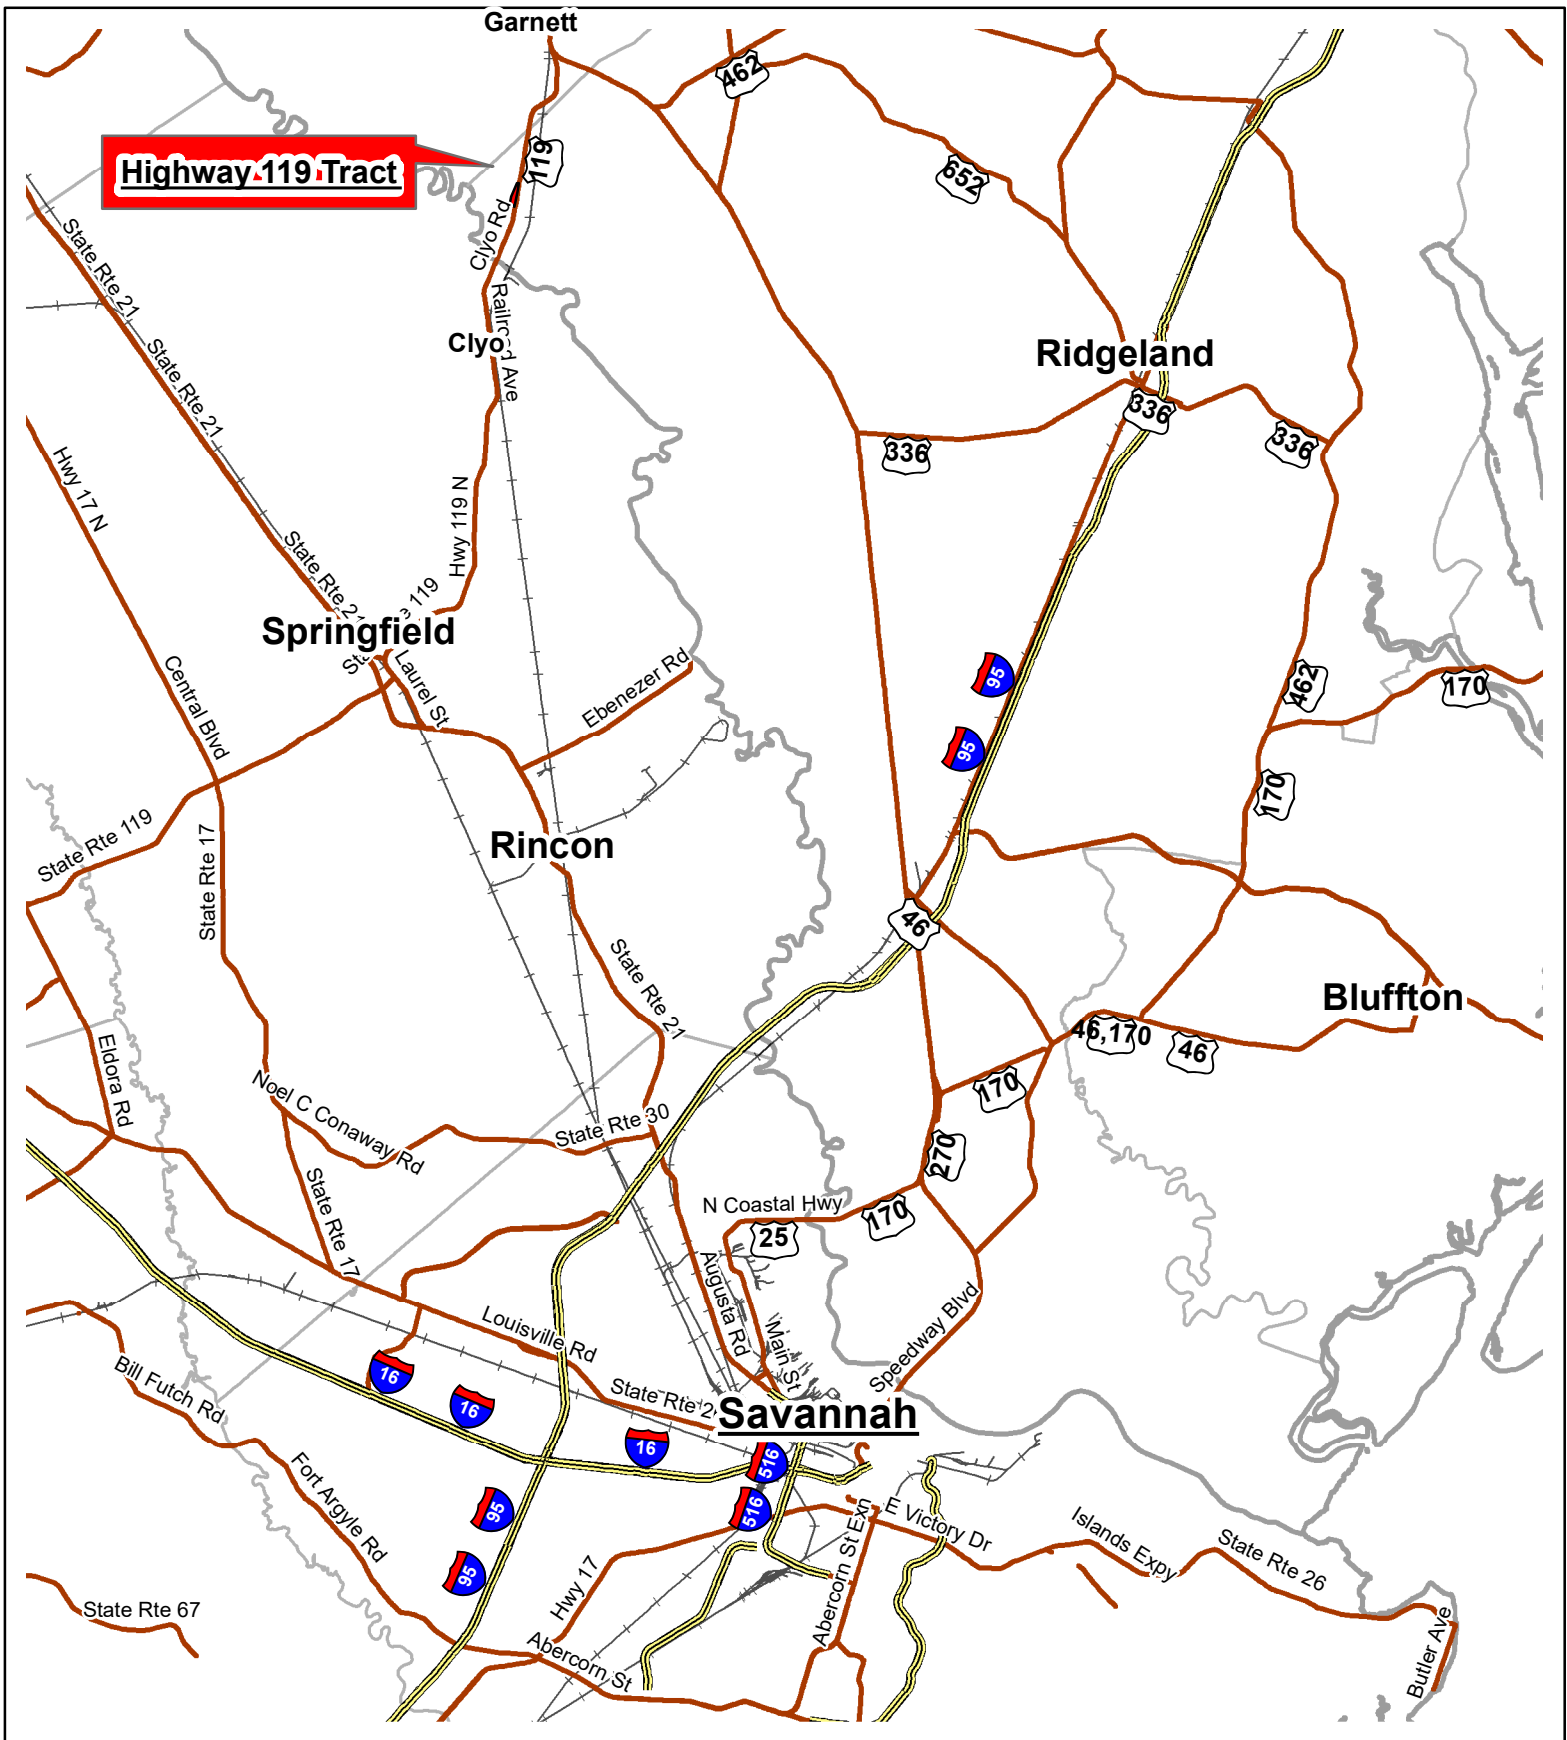

Hwy 119 Tract Property Highlights

- Frontage on Hwy 119 and Stokes Bluff Rd (both paved)
- Excellent hunting tract (deer and turkey)
- Adjoins Palachucola Wildlife Management Area (WMA), which is a game-rich 6,757 (+/-) acres of timberland fronting the Savannah River
- Close to Stokes Bluff Public boat landing

Webb WMA's 5,866 (+/-) acres and Hamilton Ridge WMA's 13,281 (+/-) acres, together with Palachucola WMA's 6,757 (+/-) acres, combine to equal 25,904 (+/-) acres of contiguous state-owned property available to the public. These adjoin tens of thousands of acres of privately owned lands which are protected in perpetuity by conservation easements. The Hwy 119 tract of 38.94 (+/-) acres is located in the middle of this enormous area of protected land.

Exhibit A

Location Map
 Highway 119 Tract
 38.94 +/- Plat Acres
 Jasper County, SC
 Date: 7/11/2024

Location Map
 Highway 119 Tract
 41.3 +/- GIS Acres
 38.94 +/- Plat Acres
 Jasper County, SC
 Date: 7/22/2024

Location Map
 Highway 119 Tract
 41.3 +/- GIS Acres
 38.94 +/- Plat Acres
 Jasper County, SC
 Date: 7/22/2024

Boundary Map
Highway 119 Tract
41.3 +/- GIS Acres
38.94 +/- Plat Acres
Jasper County, SC
Date: 7/22/2024