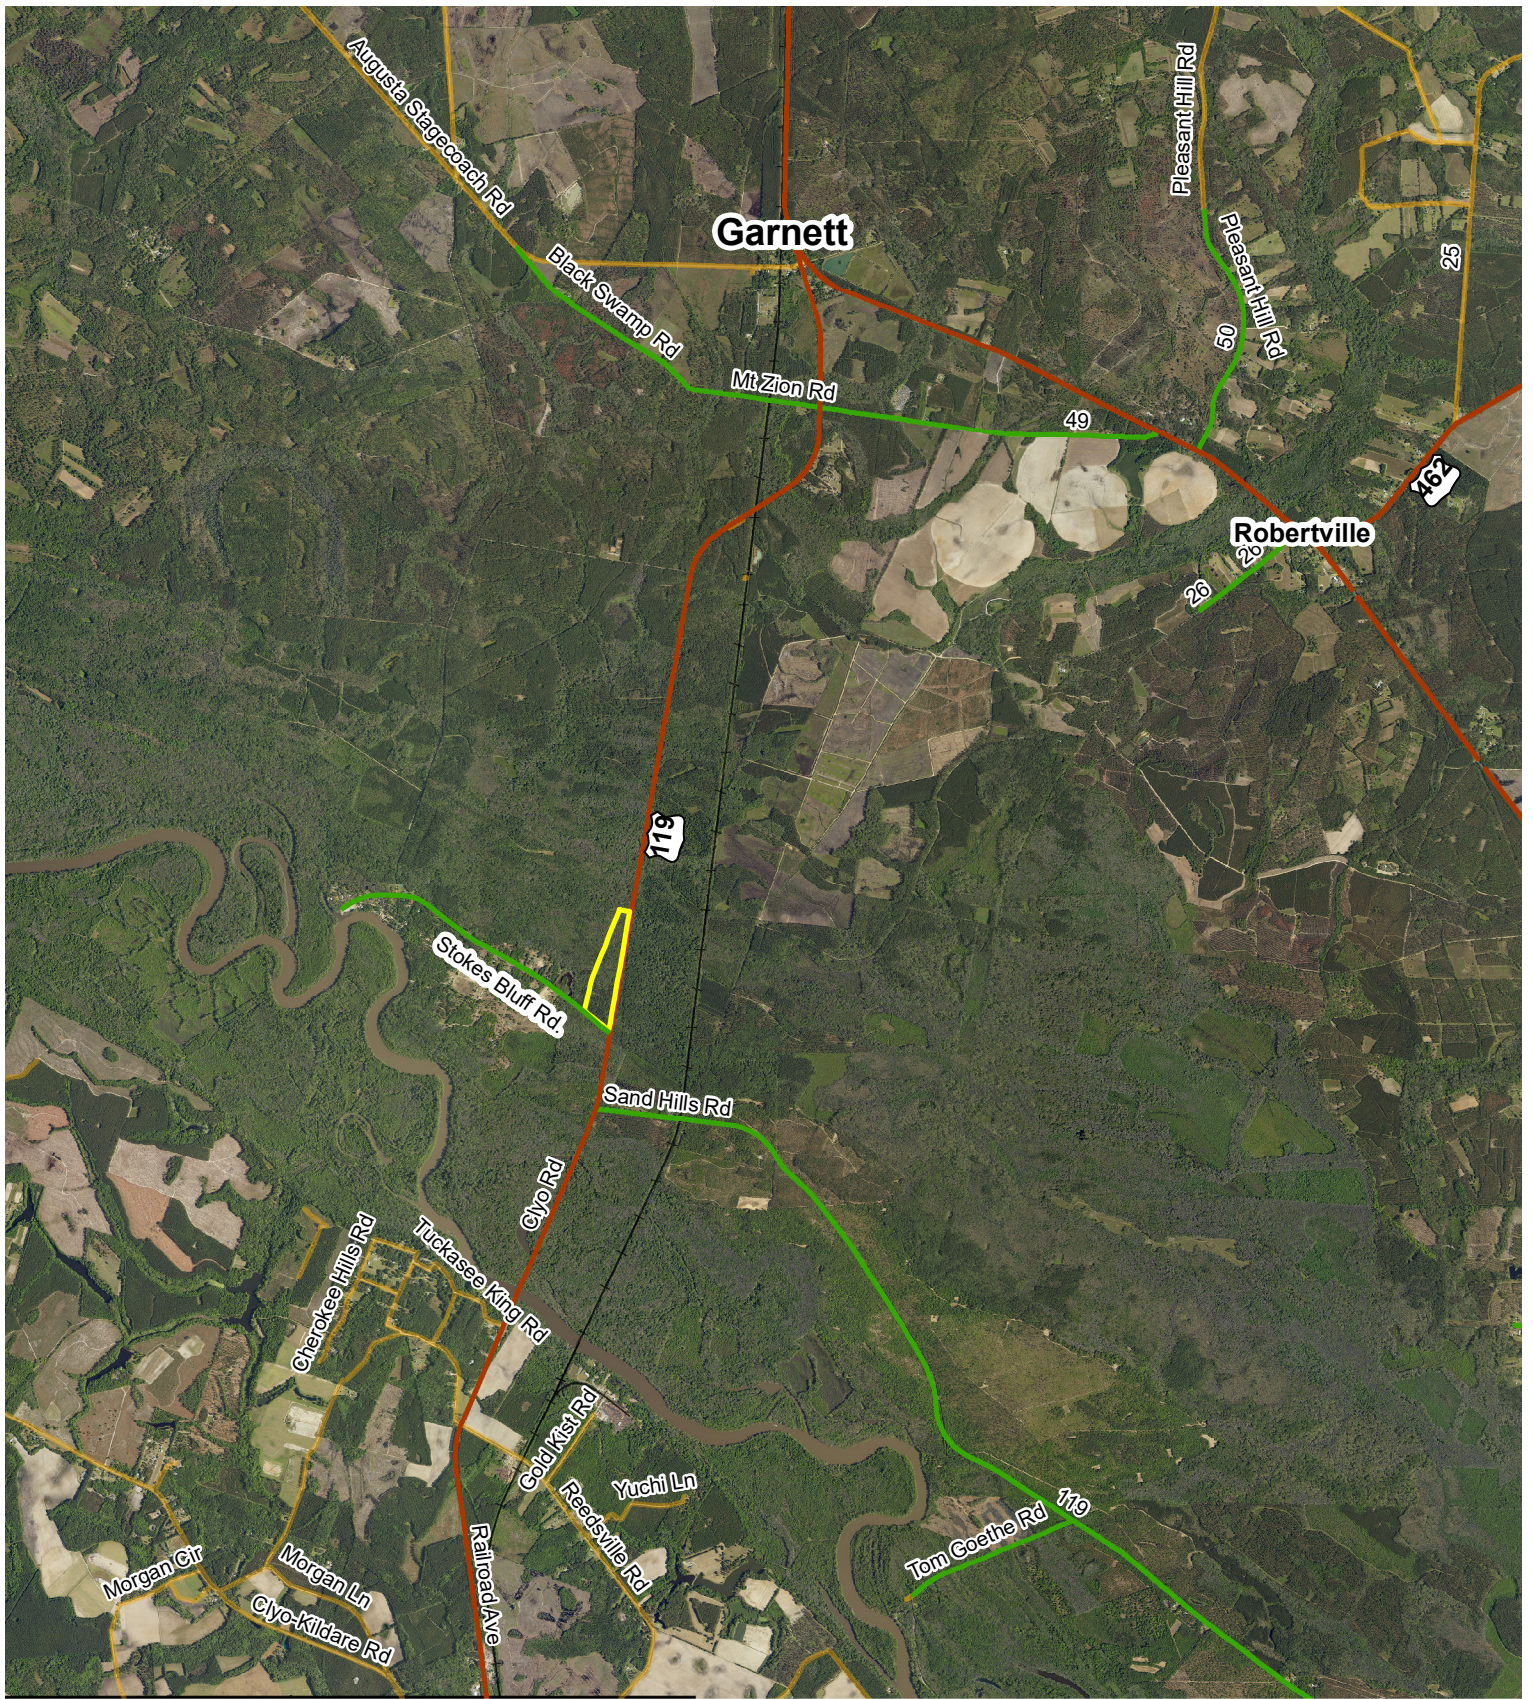

Hwy 119 Tract Property Highlights

- Frontage on Hwy 119 and Stokes Bluff Rd (both paved)
- Excellent hunting tract (deer and turkey)
- Adjoins Palachucola Wildlife Management Area (WMA), which is a game-rich 6,757 (+/-) acres of timberland fronting the Savannah River
- Close to Stokes Bluff Public boat landing

Webb WMA's 5,866 (+/-) acres and Hamilton Ridge WMA's 13,281 (+/-) acres, together with Palachucola WMA's 6,757 (+/-) acres, combine to equal 25,904 (+/-) acres of contiguous state-owned property available to the public. These adjoin tens of thousands of acres of privately owned lands which are protected in perpetuity by conservation easements. The Hwy 119 tract of 38.94 (+/-) acres is located in the middle of this enormous area of protected land.

Exhibit A

Location Map
 Highway 119 Tract
 38.94 +/- Plat Acres
 Jasper County, SC
 Date: 7/11/2024

Location Map
 Highway 119 Tract
 41.3 +/- GIS Acres
 38.94 +/- Plat Acres
 Jasper County, SC
 Date: 7/22/2024

Location Map
 Highway 119 Tract
 41.3 +/- GIS Acres
 38.94 +/- Plat Acres
 Jasper County, SC
 Date: 7/22/2024

Boundary Map
Highway 119 Tract
41.3 +/- GIS Acres
38.94 +/- Plat Acres
Jasper County, SC
Date: 7/22/2024