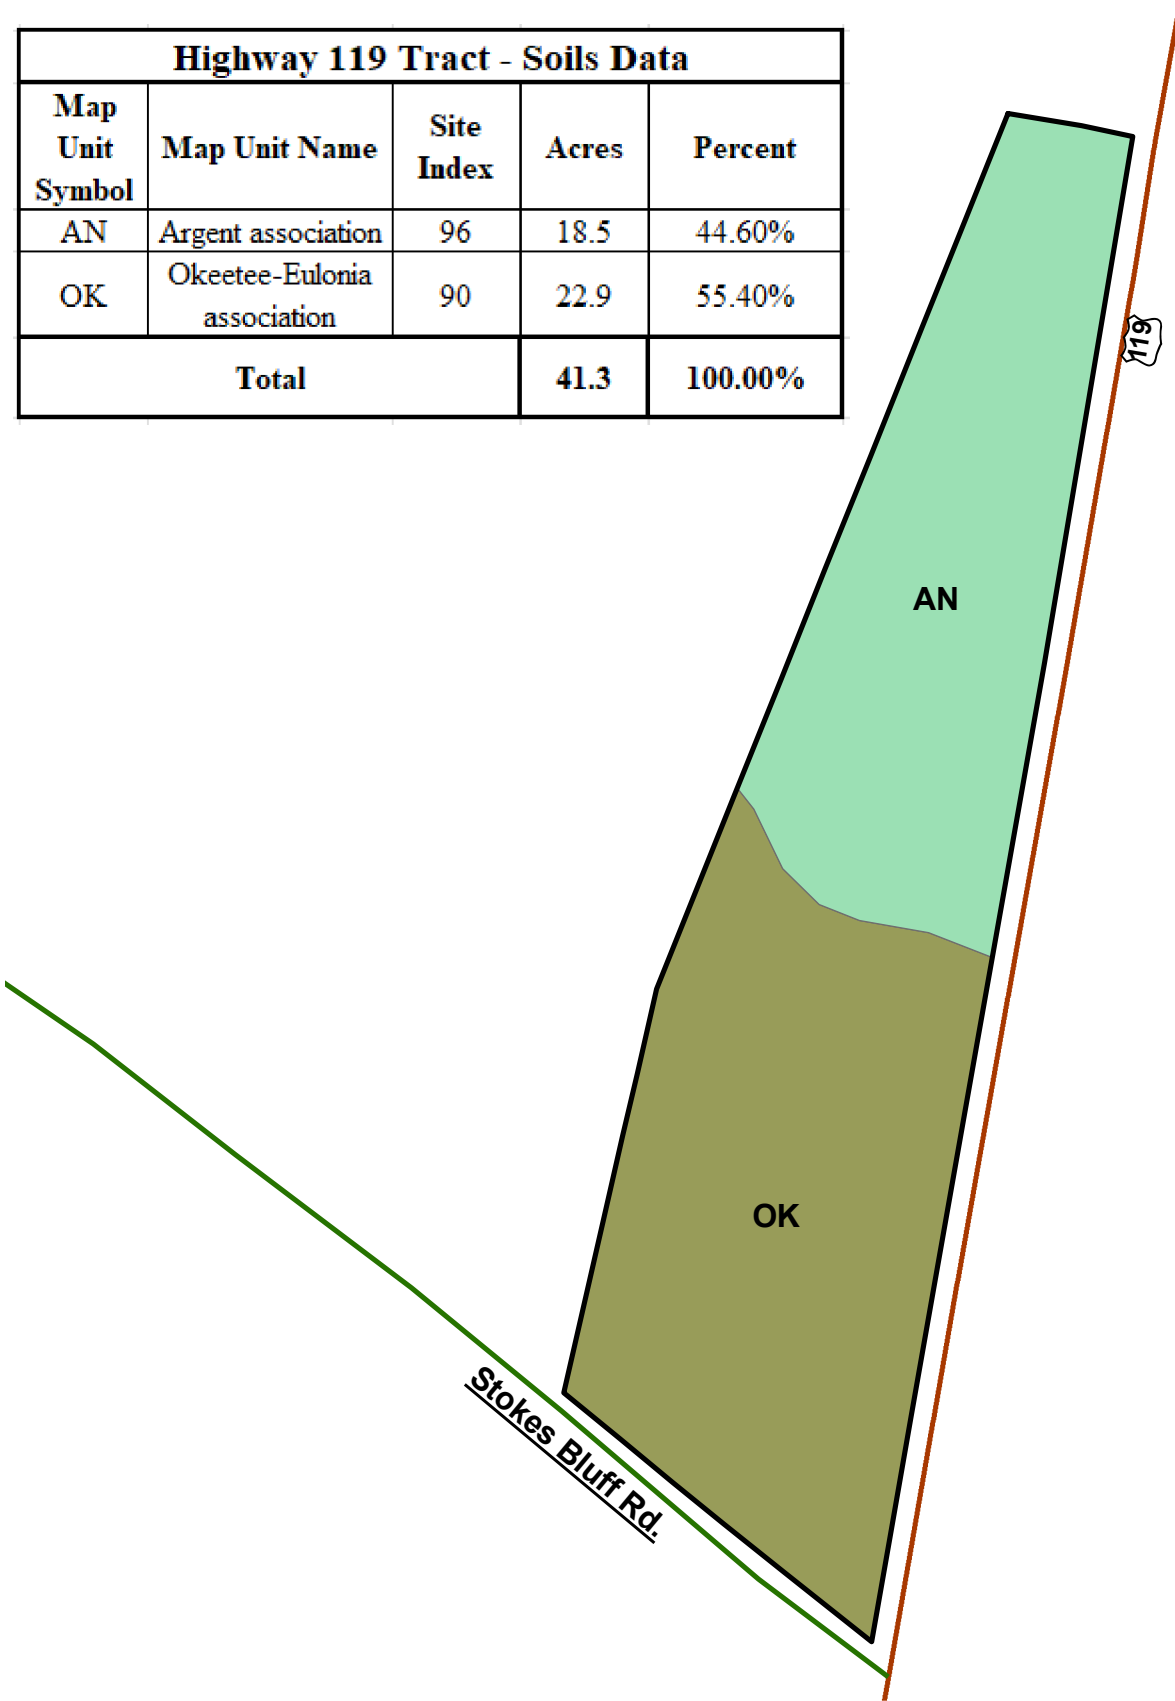

Highway 119 Tract - Soils Data

Map Unit Symbol	Map Unit Name	Site Index	Acres	Percent
AN	Argent association	96	18.5	44.60%
OK	Okeetee-Eulonia association	90	22.9	55.40%
Total			41.3	100.00%

Soils Map
Highway 119 Tract
41.3 +/- GIS Acres
38.94 +/- Plat Acres
Jasper County, SC
Date: 7/22/2024