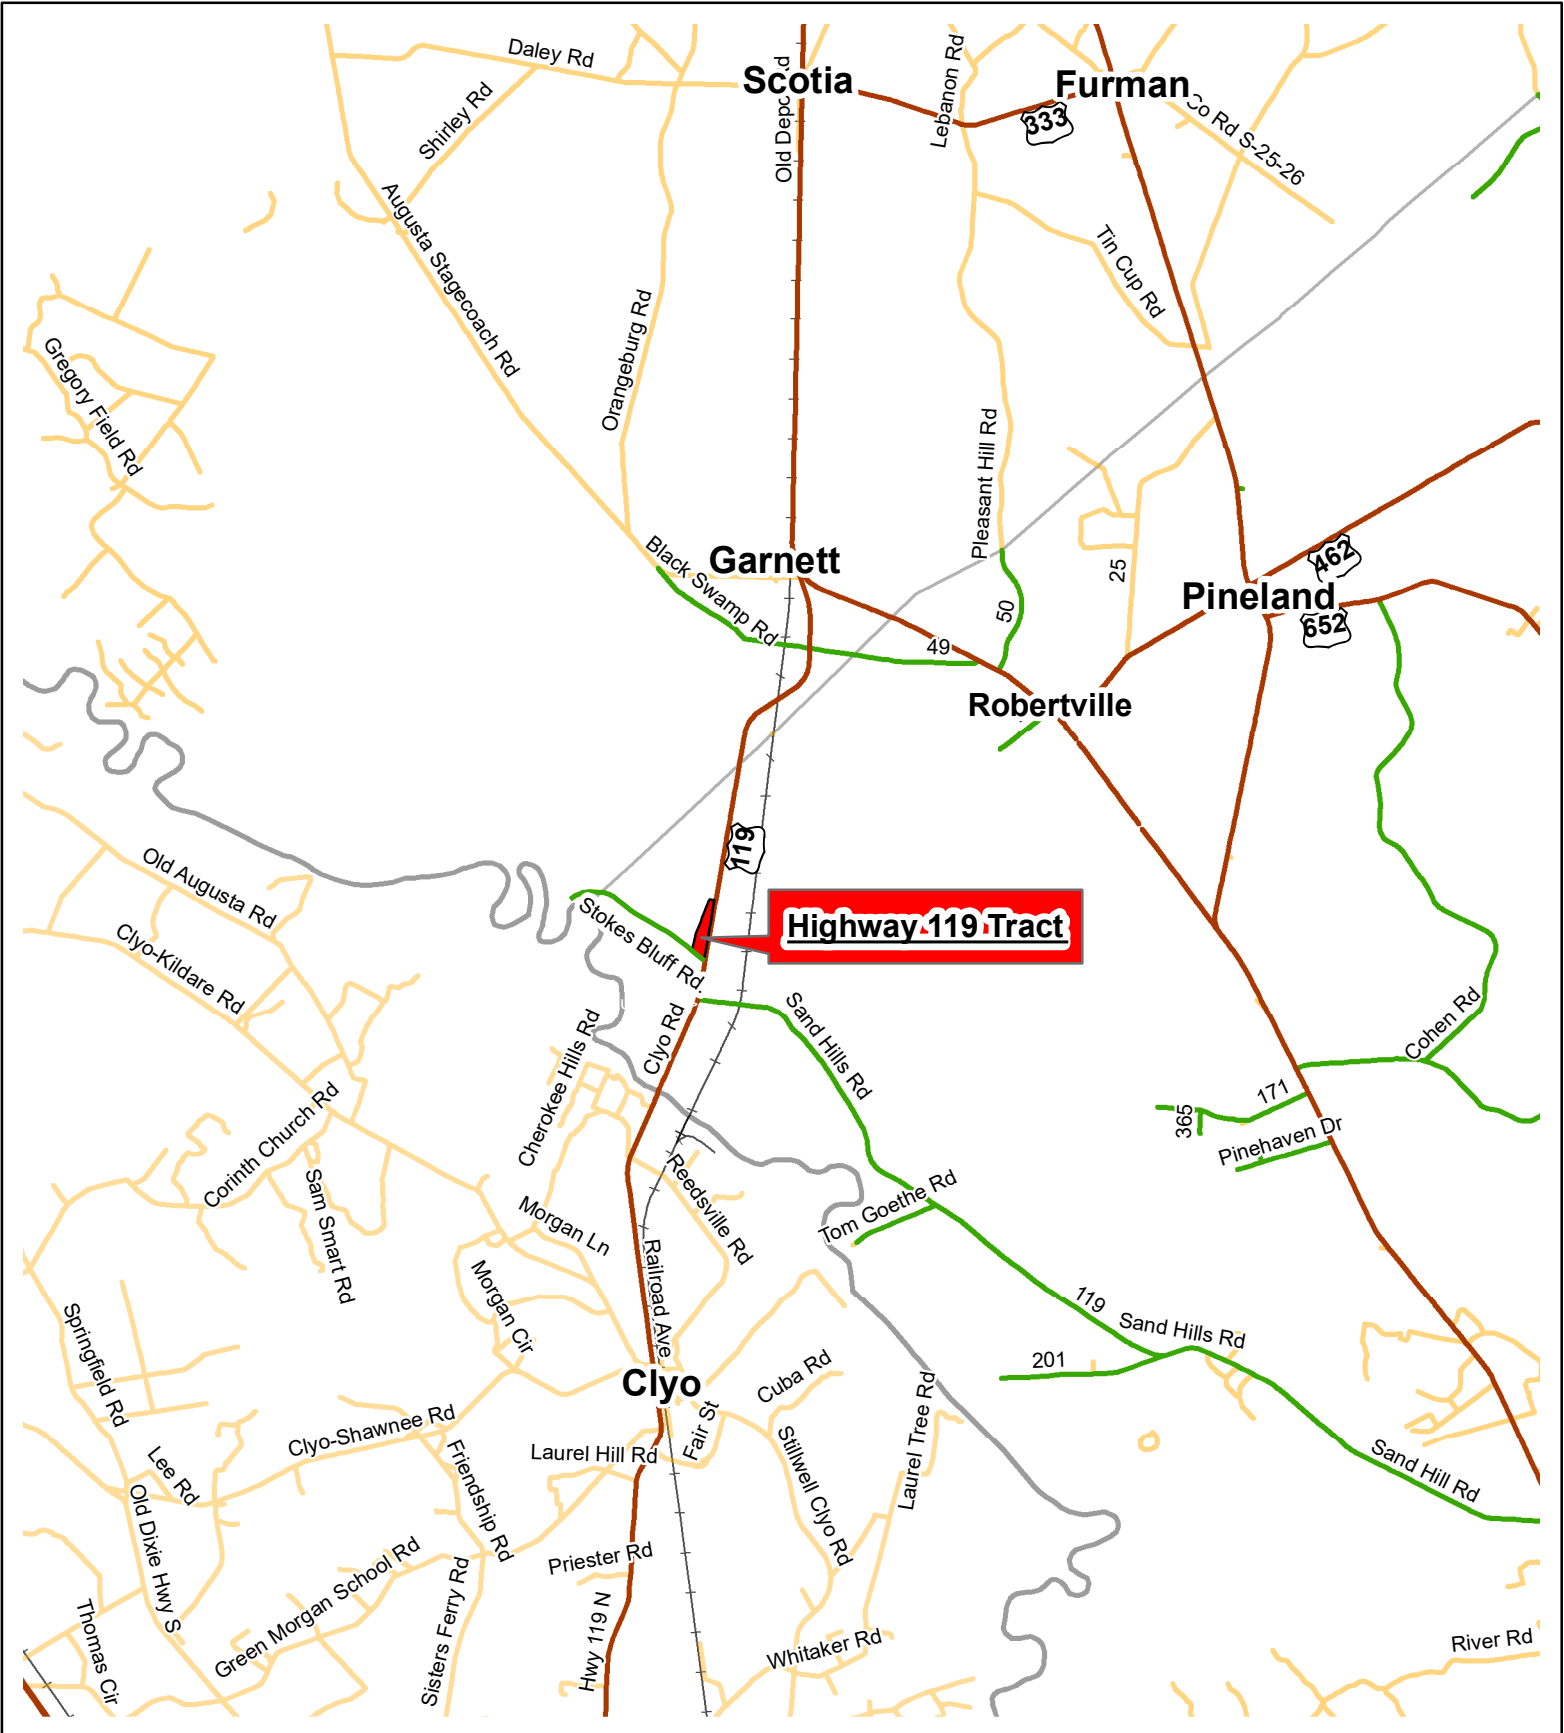

Hwy 119 Tract

38.94 (+/-) Plat Acres

South of Garnett in Jasper County, SC

Priced at \$583,905 (\$14,995/acre)

For Showings

Bill Mixon	(803) 842-4602	bill@wisebatten.com
Mary Beth Poston	(803) 942-3824	marybeth@wisebatten.com

Webb WMA's 5,866 (+/-) acres and Hamilton Ridge WMA's 13,281 (+/-) acres, together with Palachucola WMA's 6,757 (+/-) acres, combine to equal 25,904 (+/-) acres of contiguous state-owned property available to the public. These adjoin tens of thousands of acres of privately owned lands which are protected in perpetuity by conservation easements. The Hwy 119 tract of 38.94 (+/-) acres is located in the middle of this enormous area of protected land.

Exhibit A

Location Map
 Highway 119 Tract
 38.94 +/- Plat Acres
 Jasper County, SC
 Date: 7/11/2024

Location Map
 Highway 119 Tract
 41.3 +/- GIS Acres
 38.94 +/- Plat Acres
 Jasper County, SC
 Date: 7/22/2024

Location Map
 Highway 119 Tract
 41.3 +/- GIS Acres
 38.94 +/- Plat Acres
 Jasper County, SC
 Date: 7/22/2024

Boundary Map
Highway 119 Tract
41.3 +/- GIS Acres
38.94 +/- Plat Acres
Jasper County, SC
Date: 7/22/2024