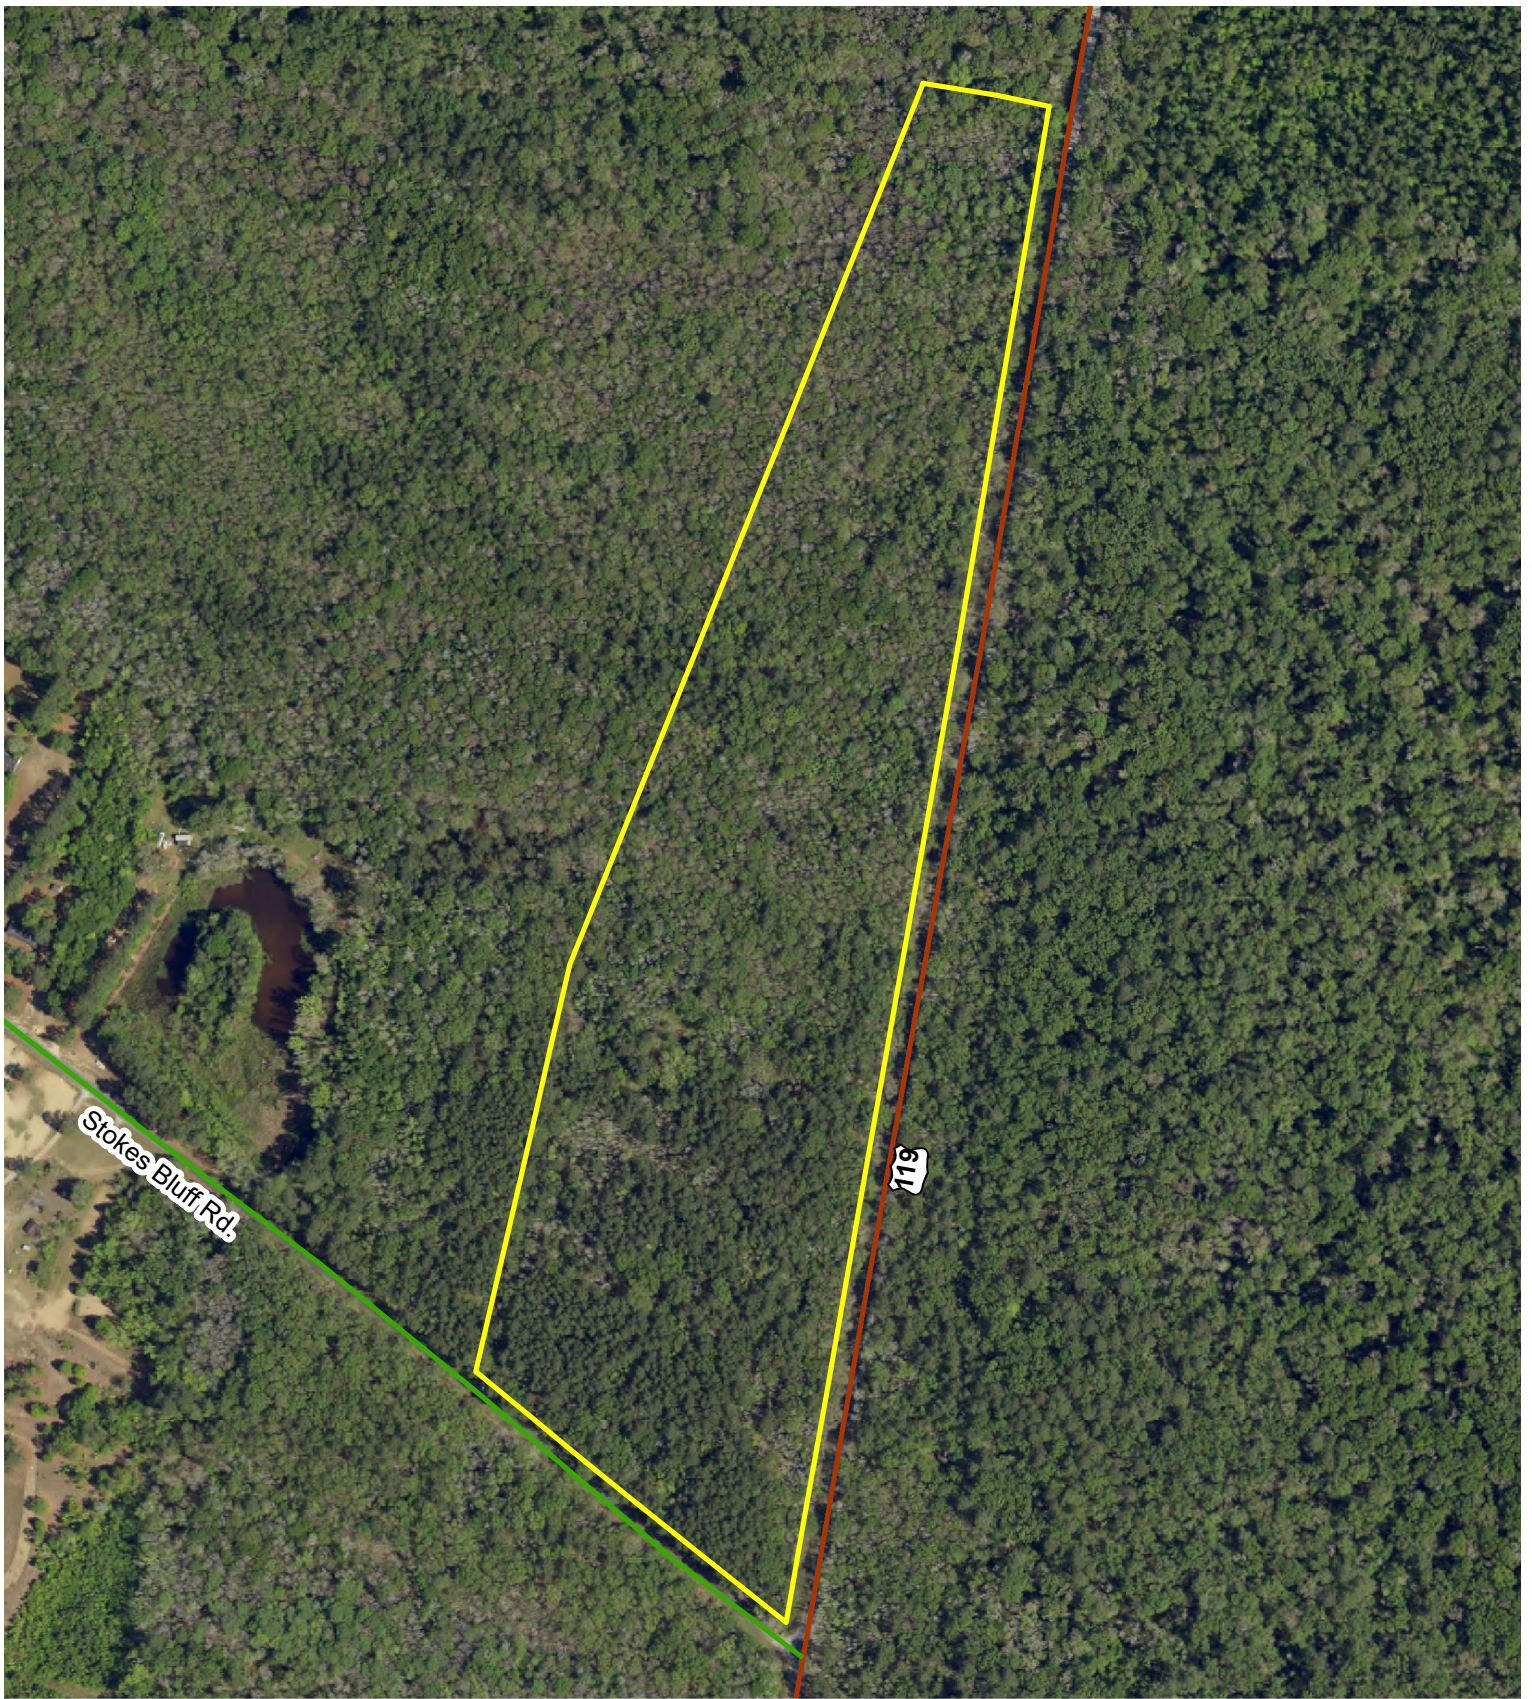

Boundary Map
Highway 119 Tract
41.3 +/- GIS Acres
38.94 +/- Plat Acres
Jasper County, SC
Date: 7/22/2024