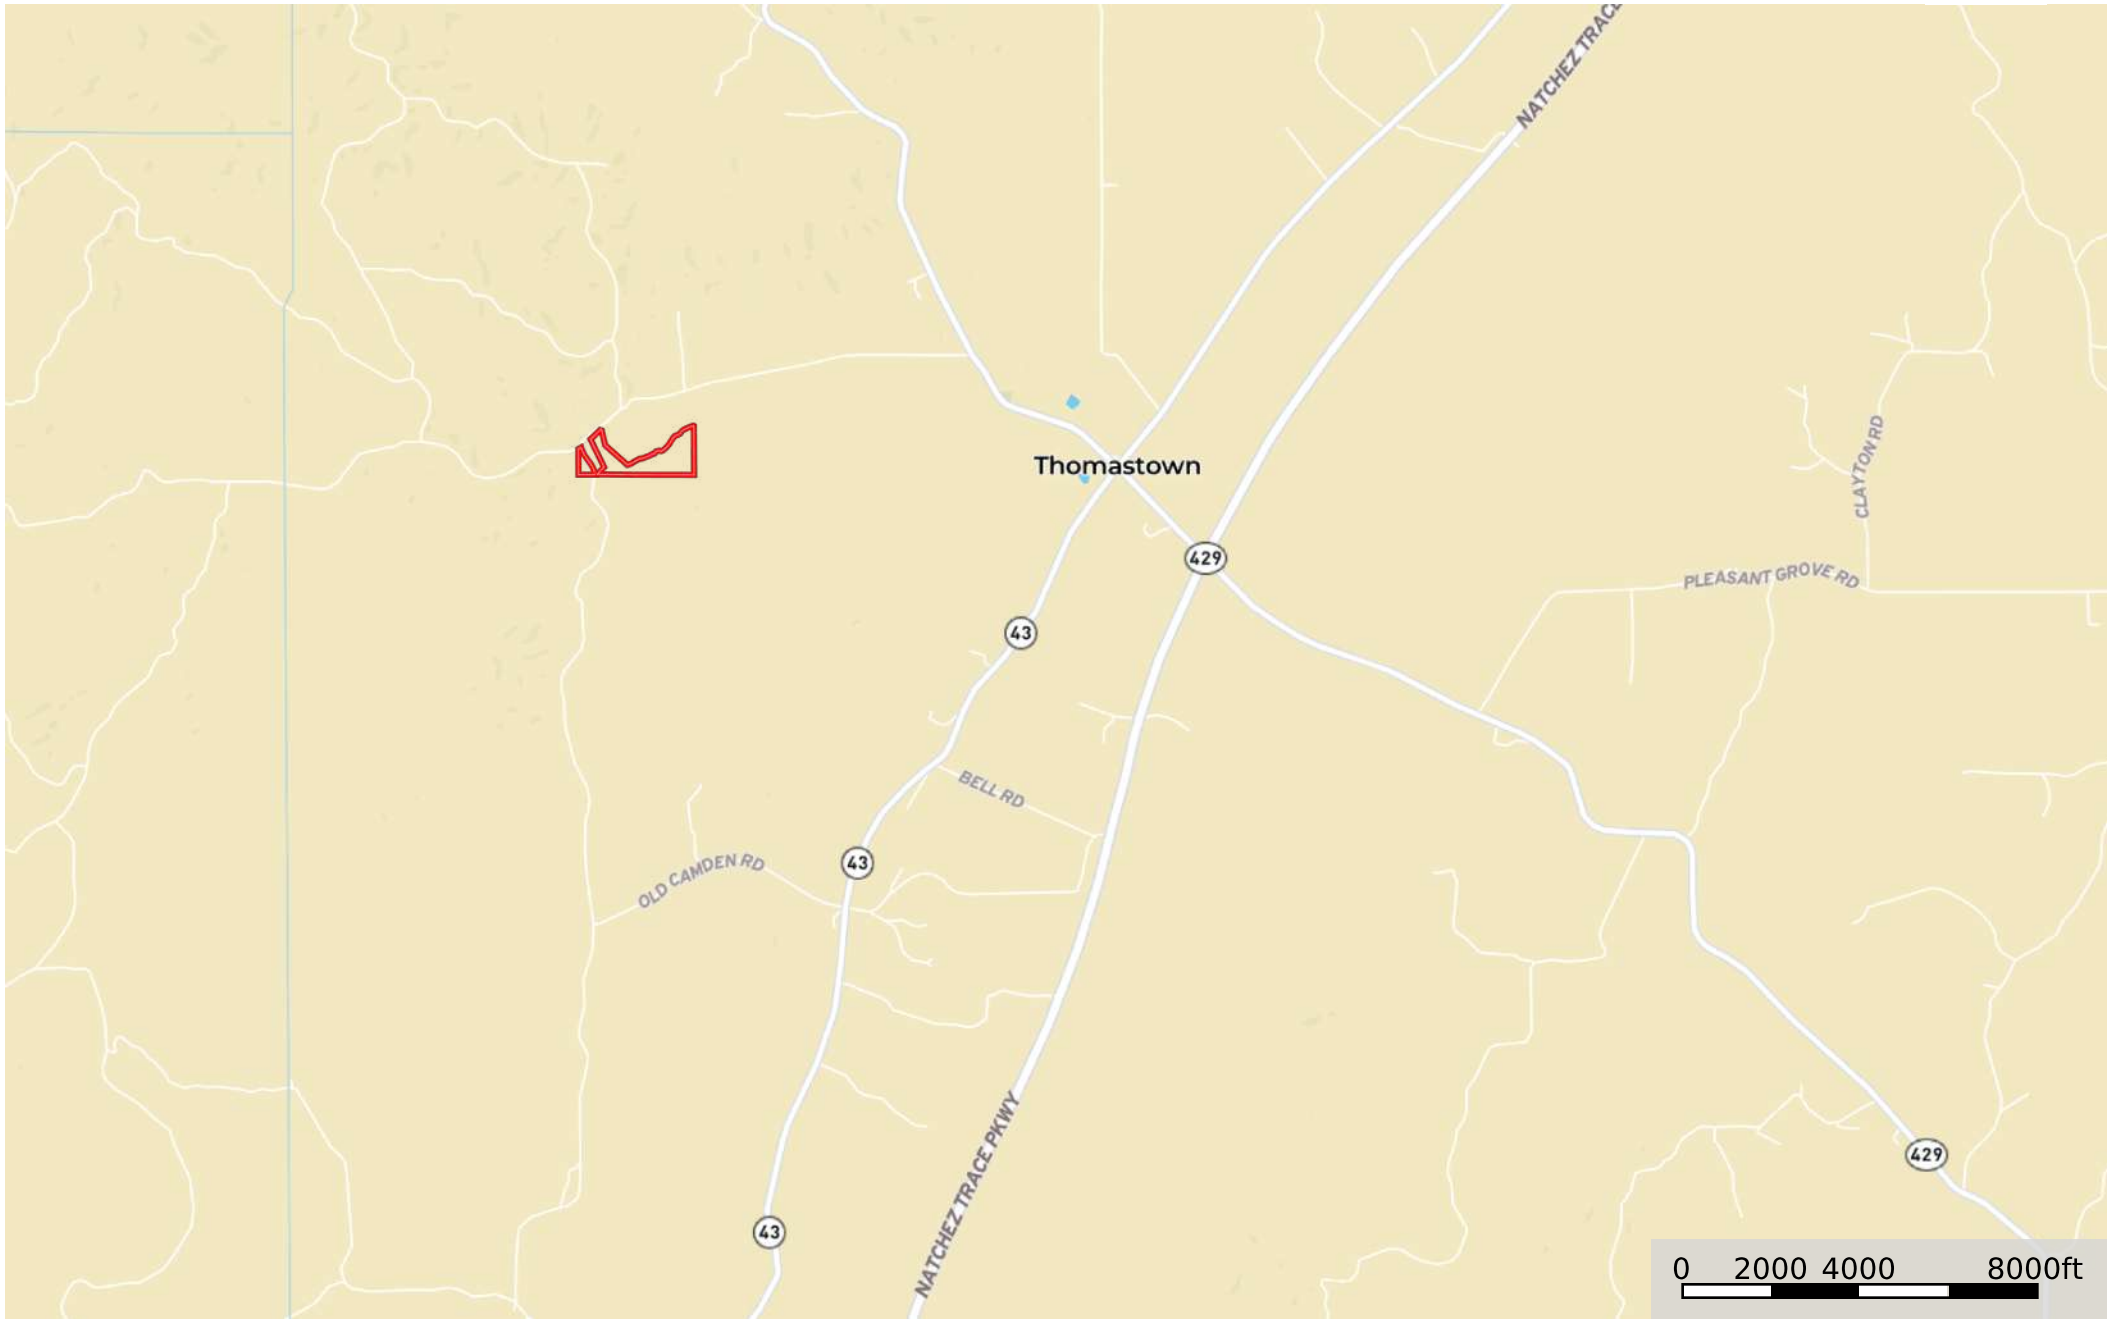

Leake 36 Old Pickens Rd
Leake County, Mississippi, 36 AC +/-

 Boundary

Leake 36 Old Pickens Rd
Leake County, Mississippi, 36 AC +/-

 Boundary

Leake 36 Old Pickens Rd

Leake County, Mississippi, 36 AC +/-

 Boundary