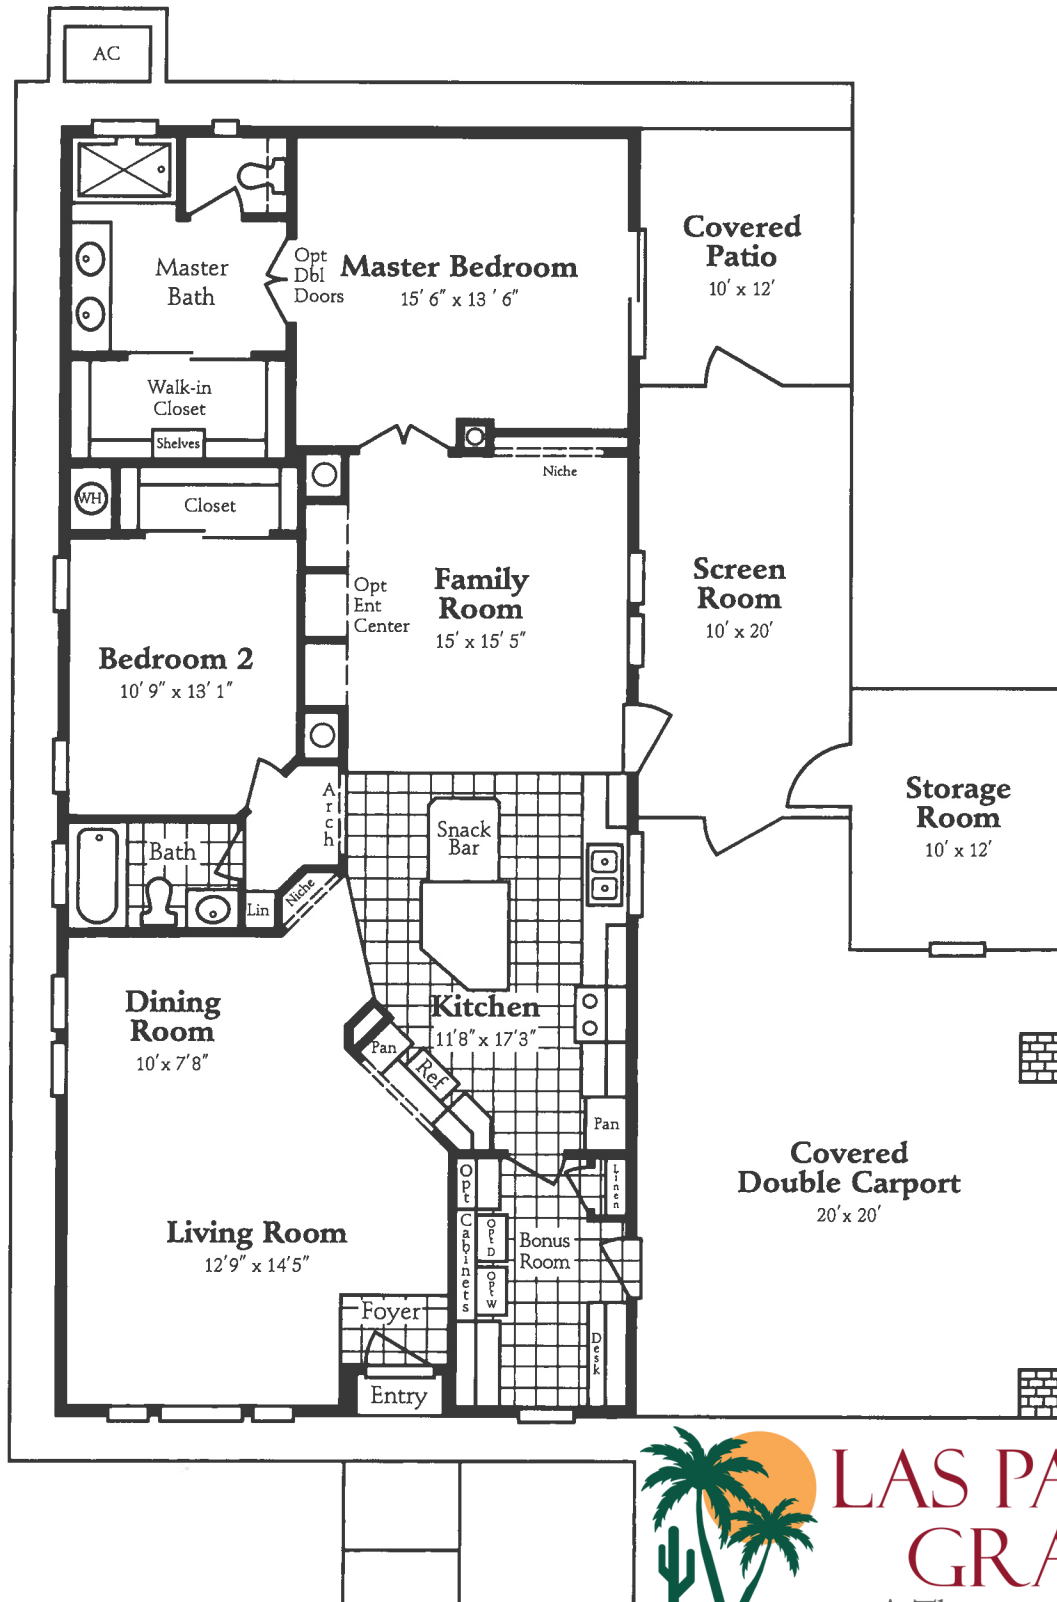

BROADMOOR Plan 1600 – Standard

Home	1600 sq.ft.
Screen Room	200 sq.ft.
Storage Room	<u>120</u> sq.ft.
Total (approx.)	1920 sq.ft.

2 Bedroom, 2 Bath, Bonus Room, 2-Car Carport

LAS PALMAS GRAND

A Thesman Community