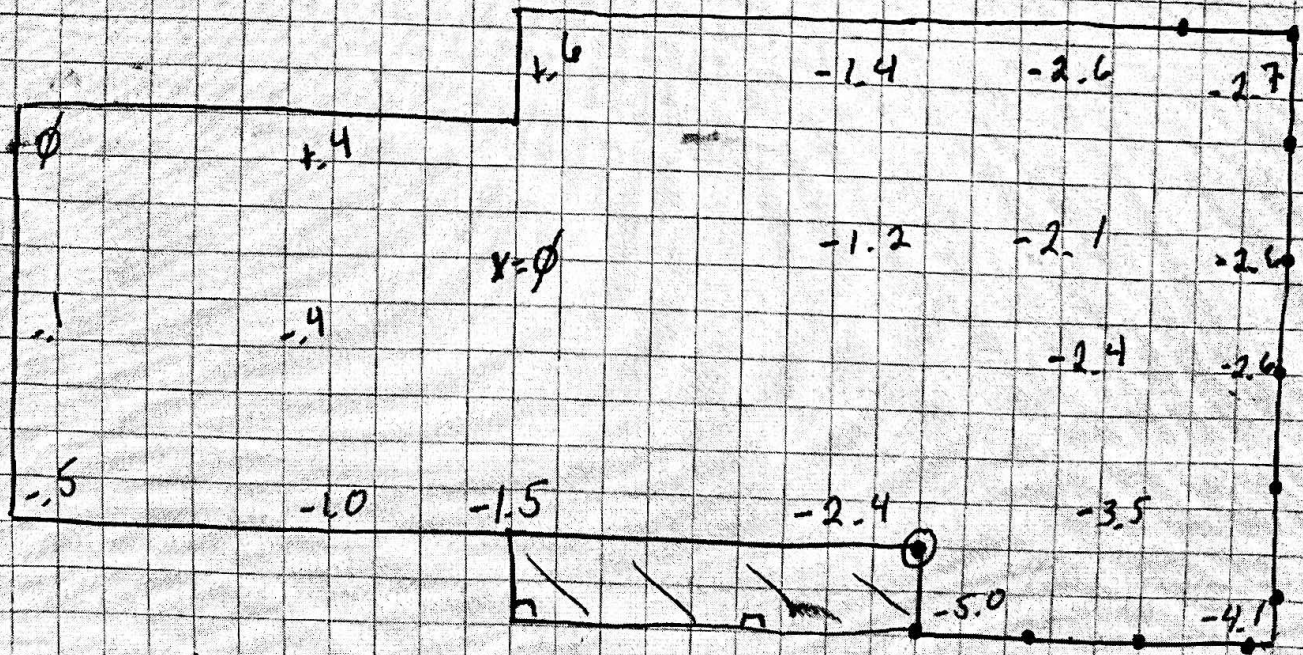

12445 S. FM 372
Valley View

11 EXT
1 BIO
Eng & Plumb

$5,585.⁰⁰