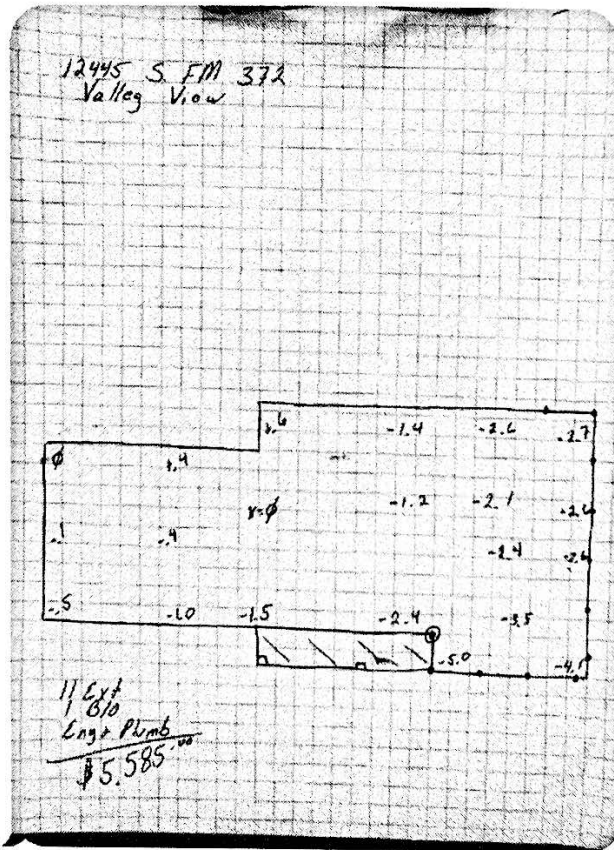

Doug Rushing >

Today 7:02 PM

12 piers. House is tilting. Not trying to level it just make it stop. I'll lift a little bit in the front. 5" is just too much.

Thank you!

iMessage

Camera, App Store, Cash, Target, Music, FaceTime, Photos, Safari